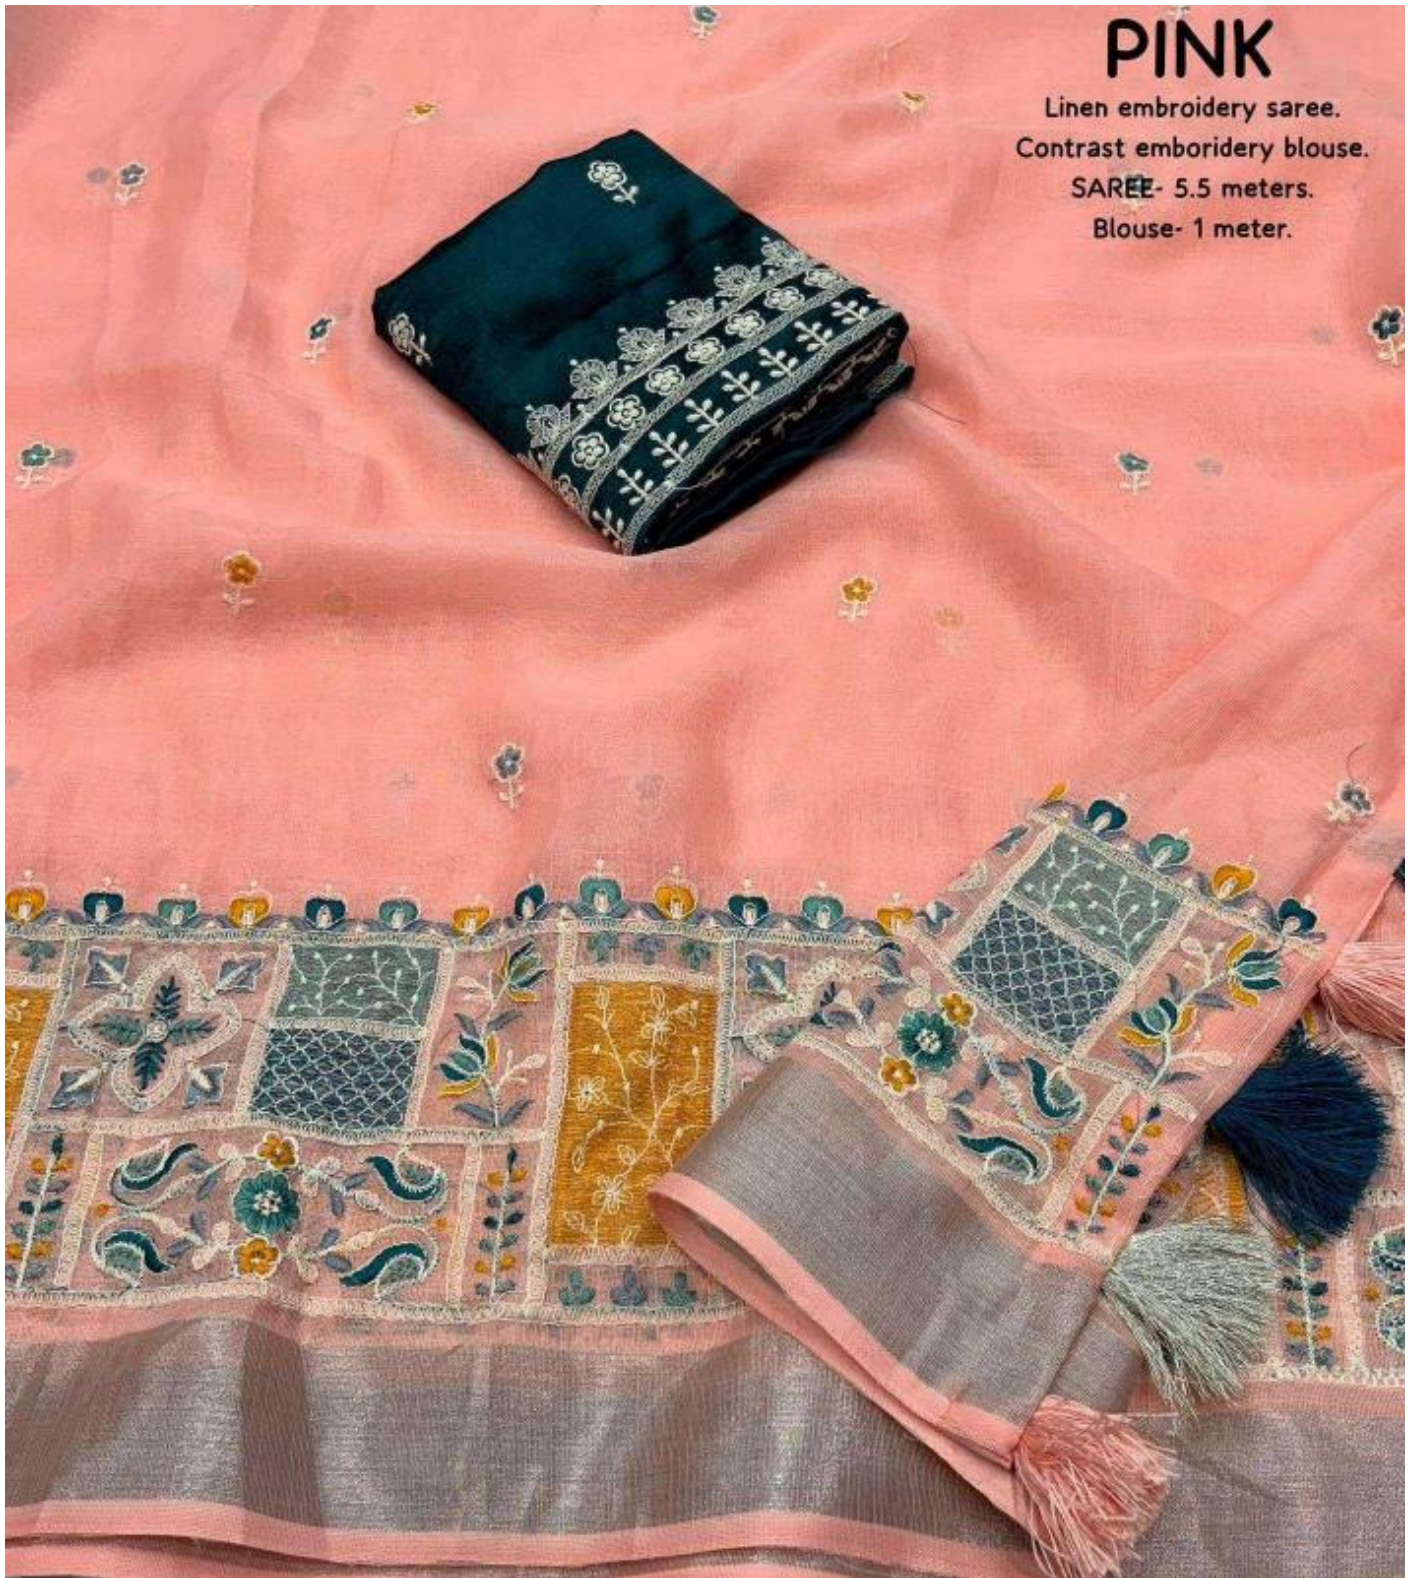

GREEN

Linen embroidery saree.
Contrast embroidery blouse.

SAREE- 5.5 meters.

Blouse- 1 meter.

GREY

Linen embroidery saree.

Contrast embroidery blouse.

SAREE- 5.5 meters.

Blouse- 1 meter.

BLUE

Linen embroidery saree.
Contrast embroidery blouse.
SAREE- 5.5 meters.
Blouse- 1 meter.

Green

Linen embroidery saree.
Contrast embroidery blouse.

SAREE- 5.5 meters.

Blouse- 1 meter.

PINK

Linen embroidery saree.
Contrast embroidery blouse.

SAREE- 5.5 meters.

Blouse- 1 meter.

PINK

Linen embroidery saree.
Contrast embroidery blouse.
SAREE- 5.5 meters.
Blouse- 1 meter.

Yellow

Linen embroidery saree.

Contrast embroidery blouse.

SAREE- 5.5 meters.

Blouse- 1 meter.

Off white

Linen embroidery saree.

Contrast embroidery blouse.

SAREE- 5.5 meters.

Blouse- 1 meter.