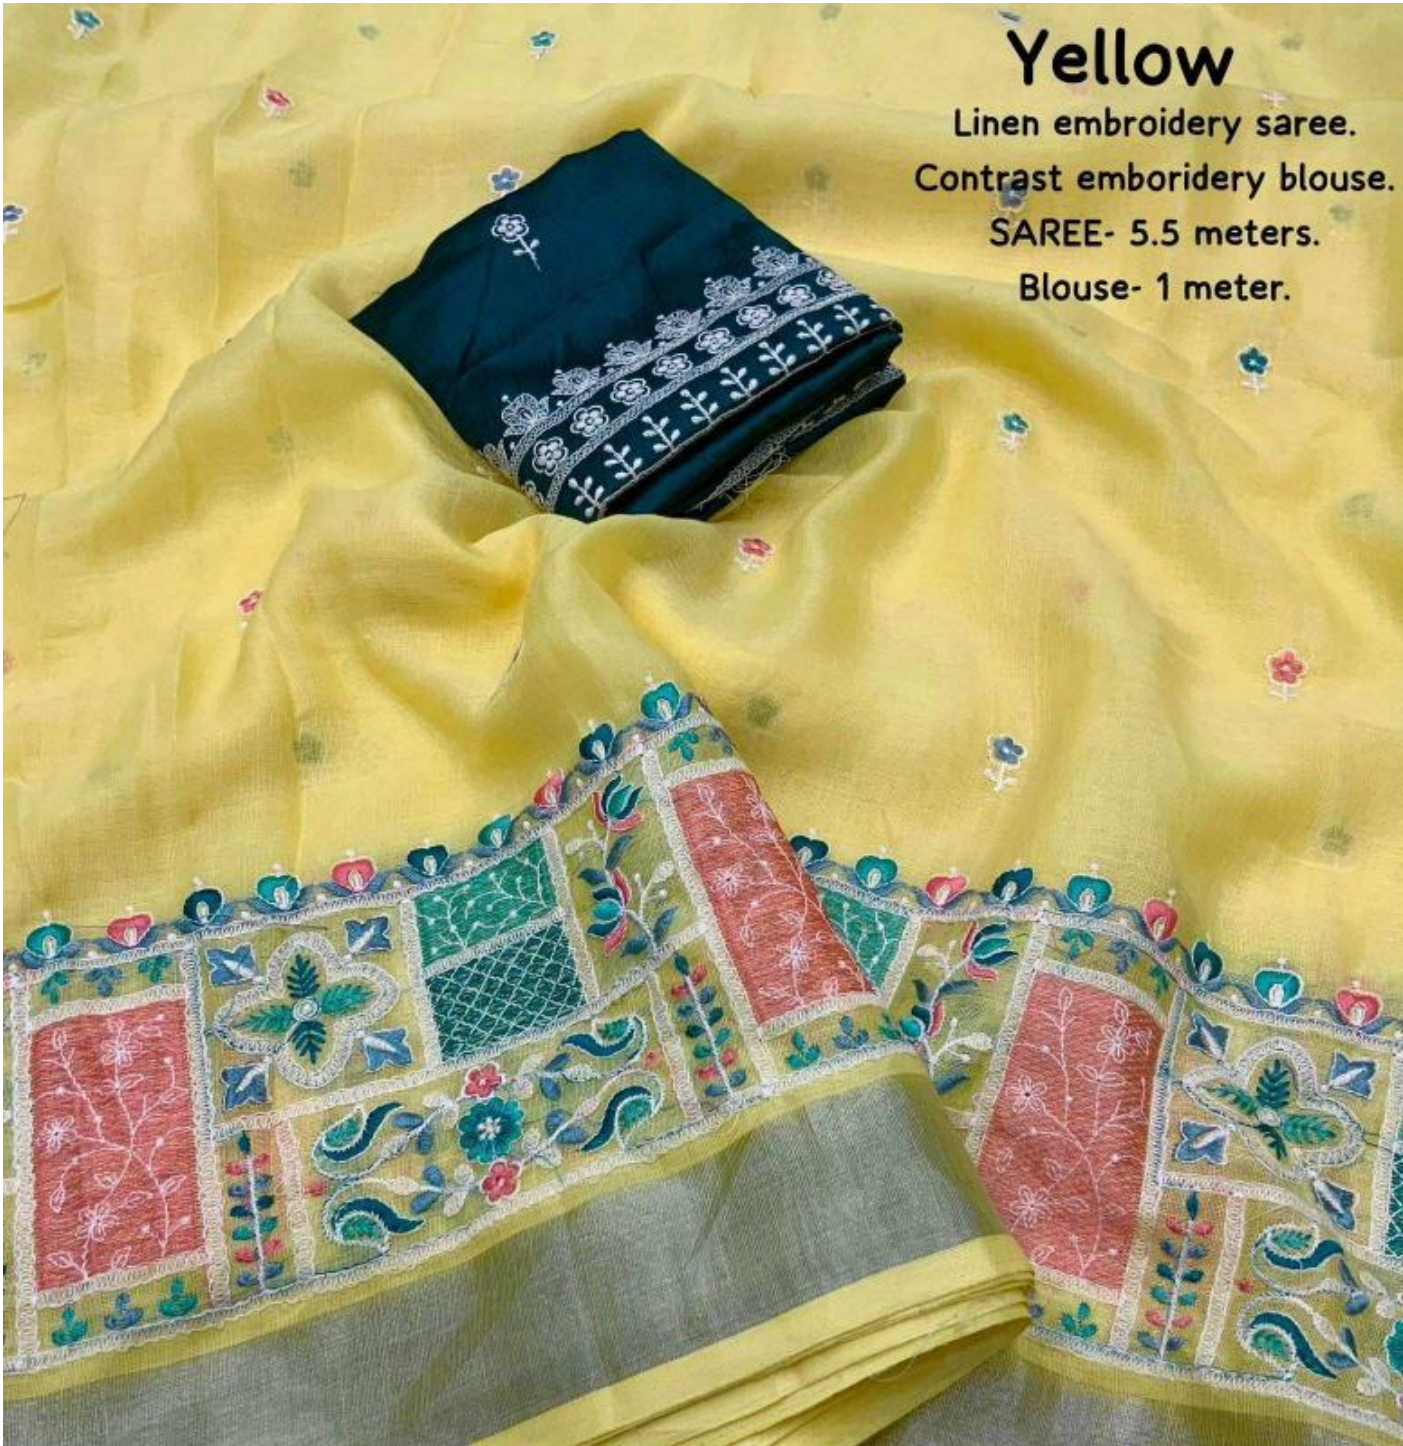

# GREY

Linen embroidery saree.  
Contrast embroidery blouse.  
SAREE- 5.5 meters.  
Blouse- 1 meter.

# Yellow

Linen embroidery saree.

Contrast embroidery blouse.

SAREE- 5.5 meters.

Blouse- 1 meter.