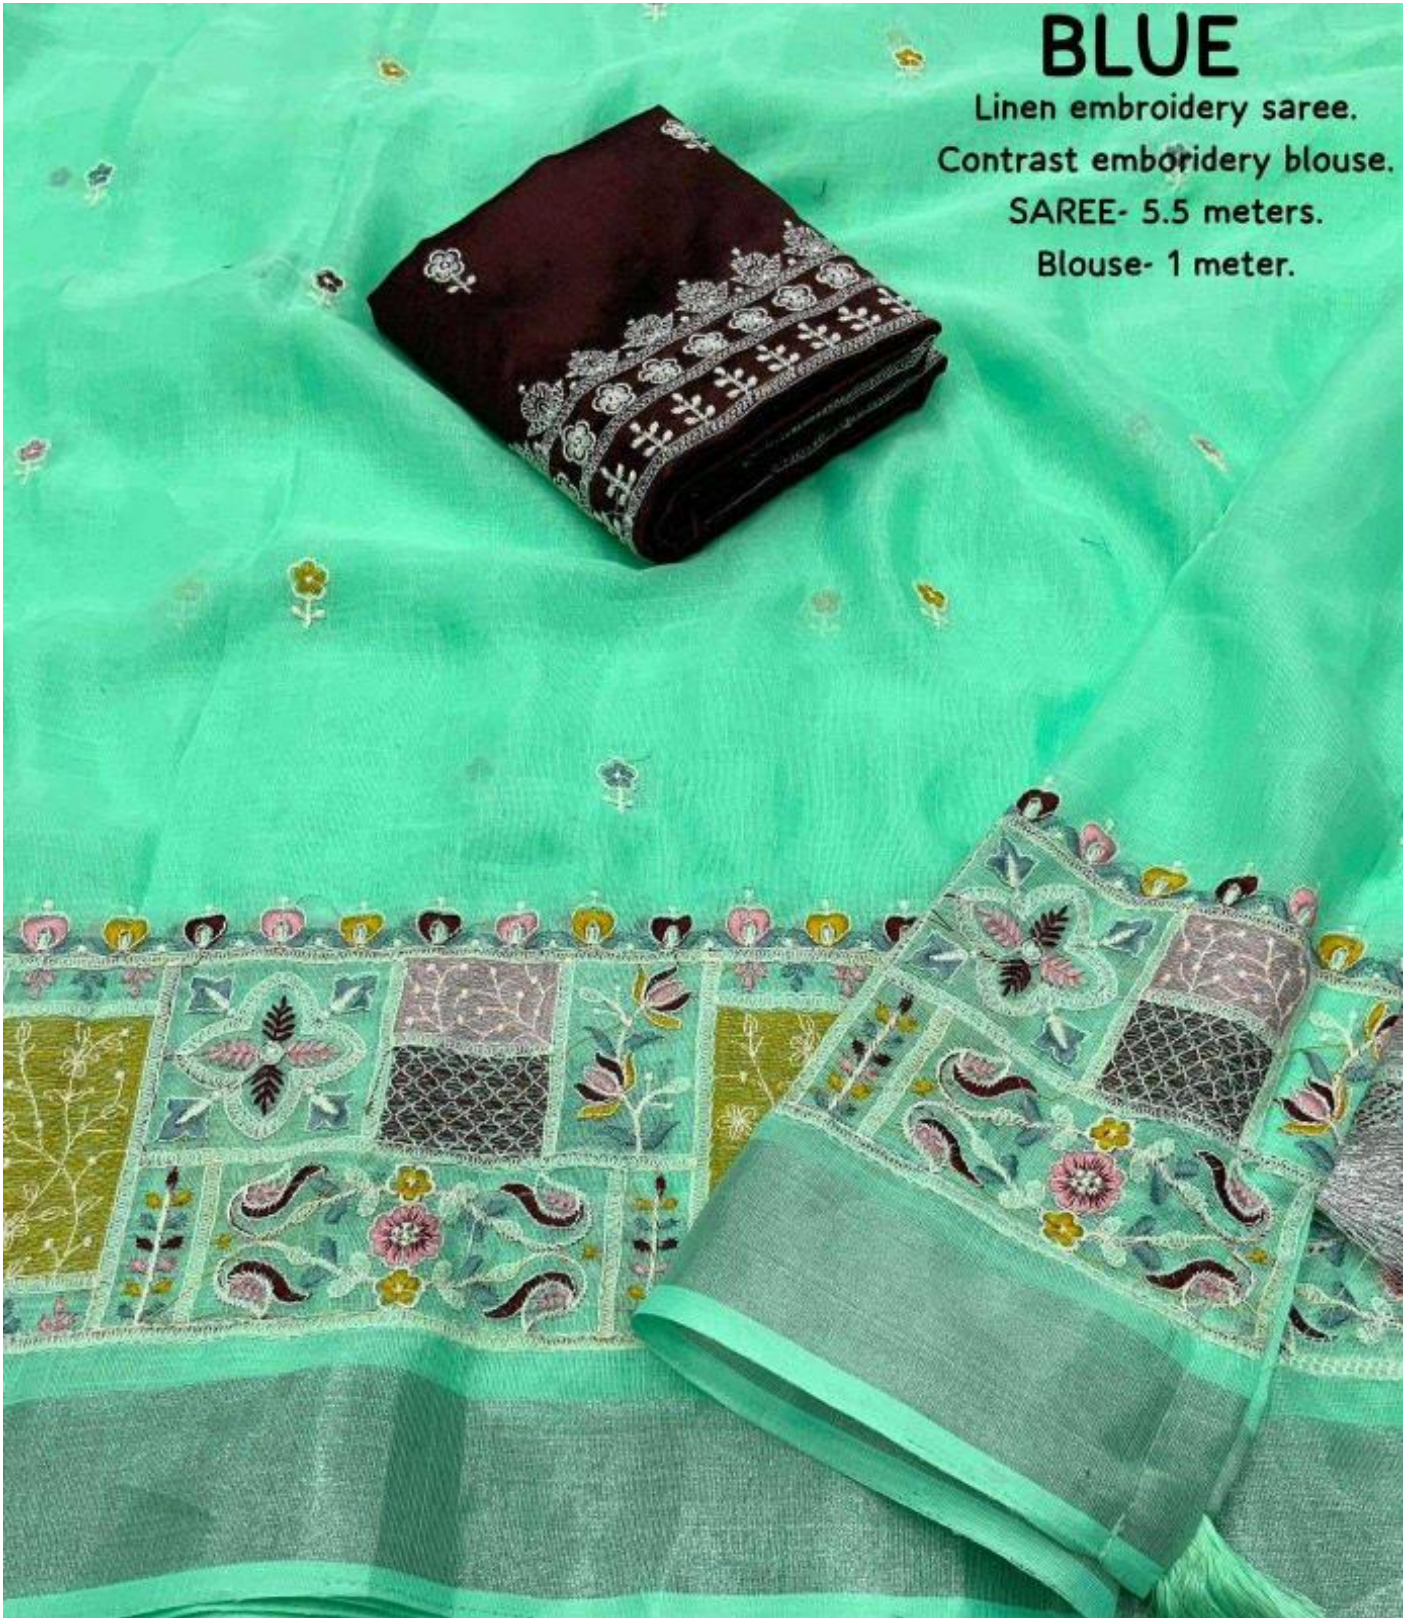

GREEN

Linen embroidery saree.
Contrast embroidery blouse.

SAREE- 5.5 meters.

Blouse- 1 meter.

GREY

Linen embroidery saree.

Contrast embroidery blouse.

SAREE- 5.5 meters.

Blouse- 1 meter.

BLUE

Linen embroidery saree.
Contrast embroidery blouse.
SAREE- 5.5 meters.
Blouse- 1 meter.

Green

Linen embroidery saree.
Contrast embroidery blouse.

SAREE- 5.5 meters.

Blouse- 1 meter.

PINK

Linen embroidery saree.
Contrast embroidery blouse.

SAREE- 5.5 meters.

Blouse- 1 meter.

PINK

Linen embroidery saree.
Contrast embroidery blouse.
SAREE- 5.5 meters.
Blouse- 1 meter.

Yellow

Linen embroidery saree.

Contrast embroidery blouse.

SAREE- 5.5 meters.

Blouse- 1 meter.

Off white

Linen embroidery saree.

Contrast embroidery blouse.

SAREE- 5.5 meters.

Blouse- 1 meter.