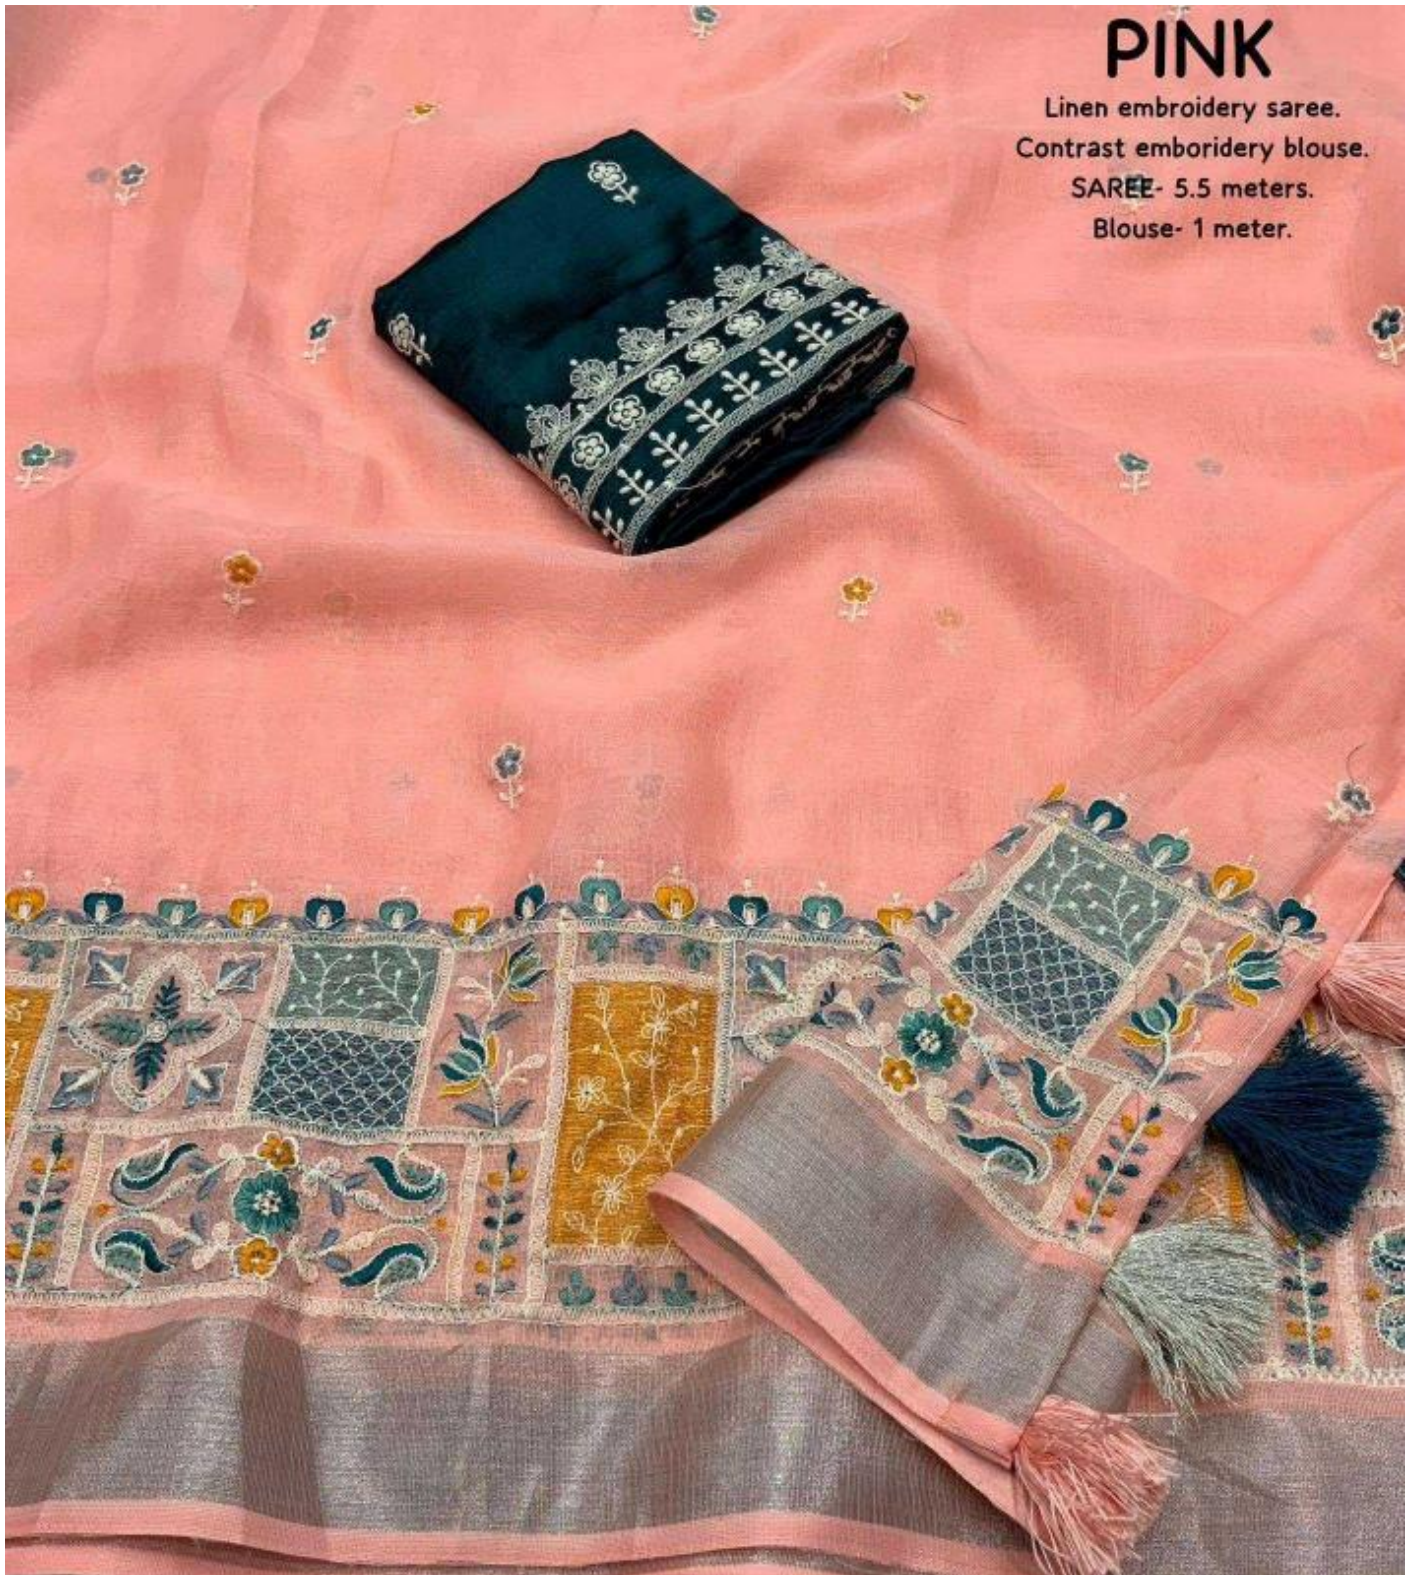

GREEN

Linen embroidery saree.
Contrast embroidery blouse.

SAREE- 5.5 meters.

Blouse- 1 meter.

GREY

Linen embroidery saree.

Contrast embroidery blouse.

SAREE- 5.5 meters.

Blouse- 1 meter.

BLUE

Linen embroidery saree.
Contrast embroidery blouse.
SAREE- 5.5 meters.
Blouse- 1 meter.

Green

Linen embroidery saree.
Contrast embroidery blouse.

SAREE- 5.5 meters.

Blouse- 1 meter.

PINK

Linen embroidery saree.
Contrast embroidery blouse.

SAREE- 5.5 meters.

Blouse- 1 meter.

PINK

Linen embroidery saree.
Contrast embroidery blouse.
SAREE- 5.5 meters.
Blouse- 1 meter.

Yellow

Linen embroidery saree.

Contrast embroidery blouse.

SAREE- 5.5 meters.

Blouse- 1 meter.

Off white

Linen embroidery saree.

Contrast embroidery blouse.

SAREE- 5.5 meters.

Blouse- 1 meter.