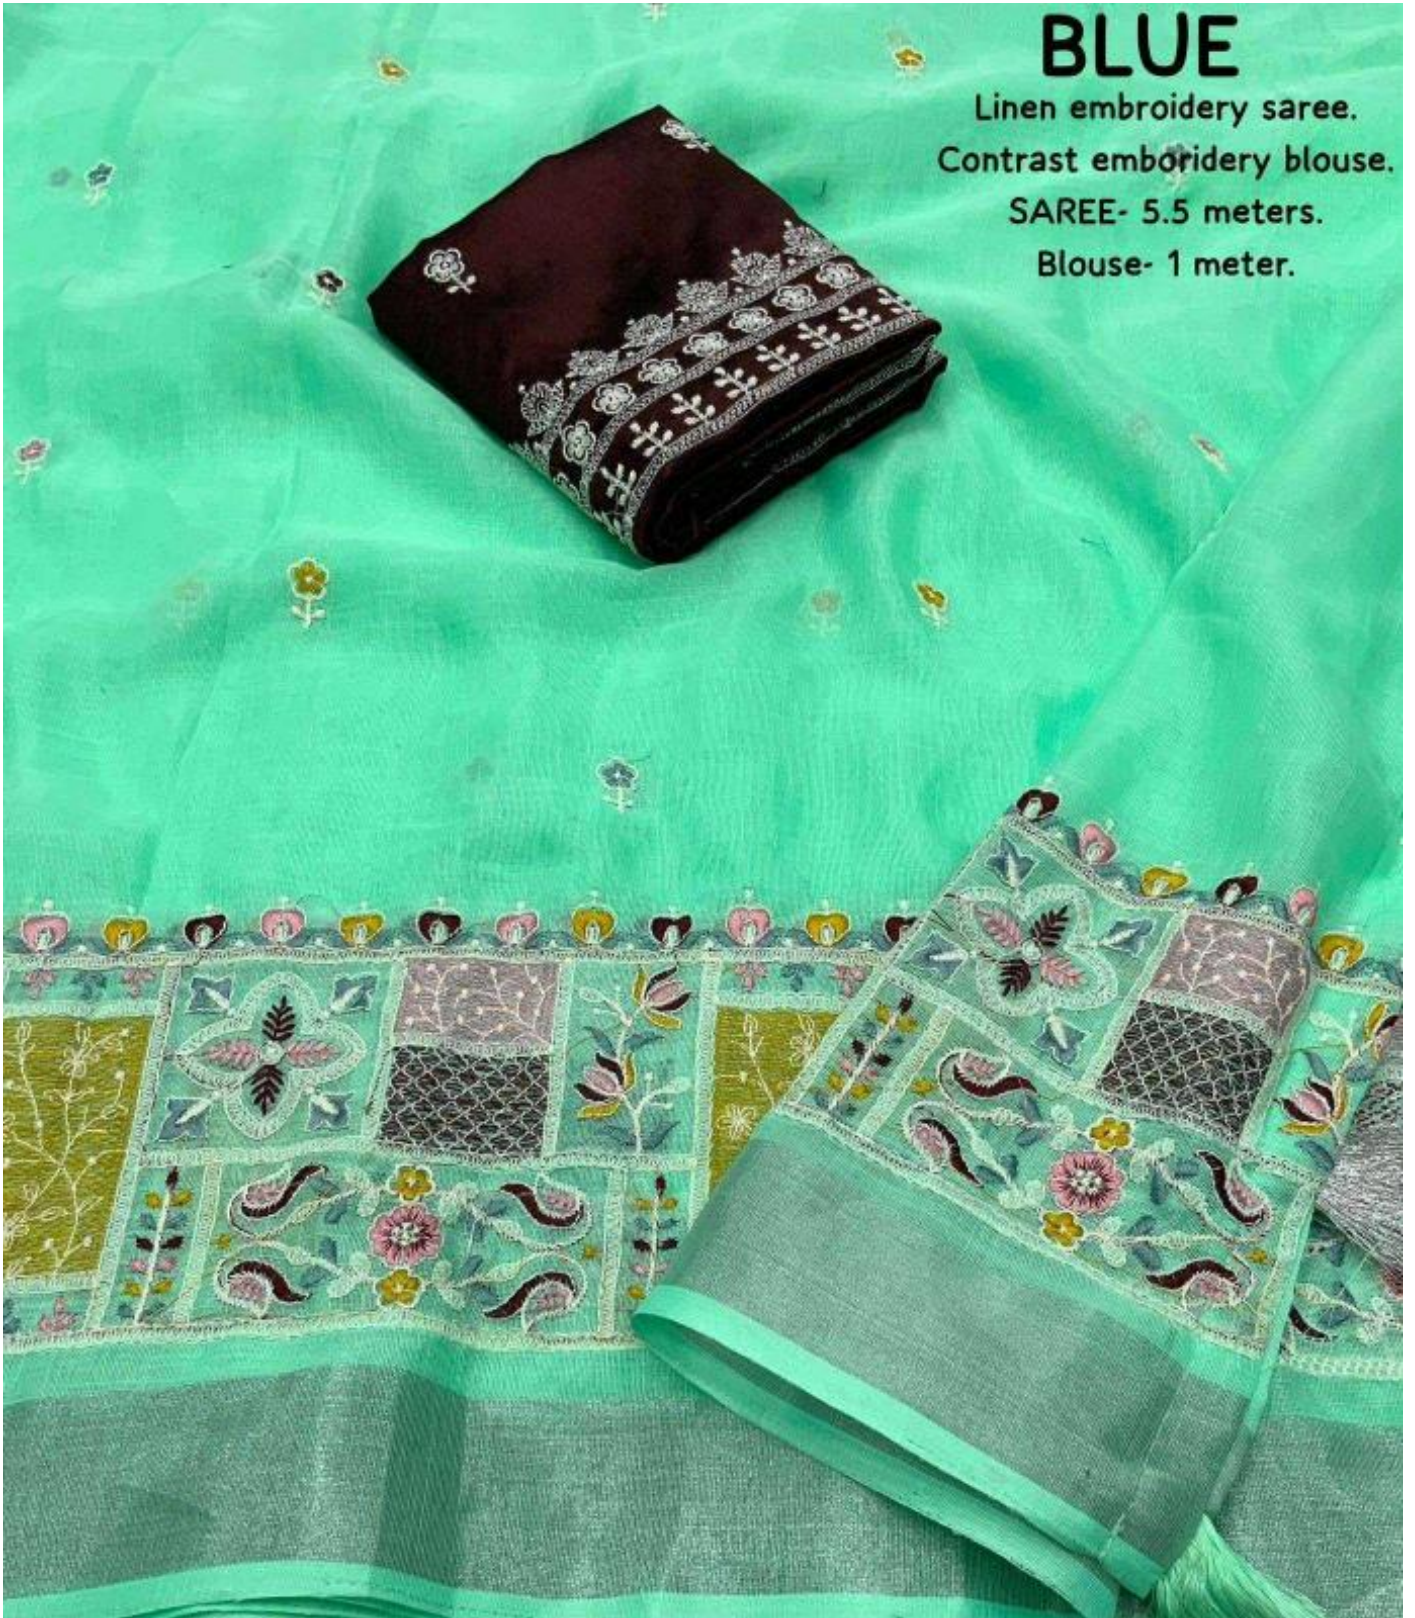

# GREEN

Linen embroidery saree.  
Contrast embroidery blouse.

SAREE- 5.5 meters.

Blouse- 1 meter.

# GREY

Linen embroidery saree.

Contrast embroidery blouse.

SAREE- 5.5 meters.

Blouse- 1 meter.

# BLUE

Linen embroidery saree.  
Contrast embroidery blouse.  
SAREE- 5.5 meters.  
Blouse- 1 meter.

# PINK

Linen embroidery saree.  
Contrast embroidery blouse.

SAREE- 5.5 meters.

Blouse- 1 meter.