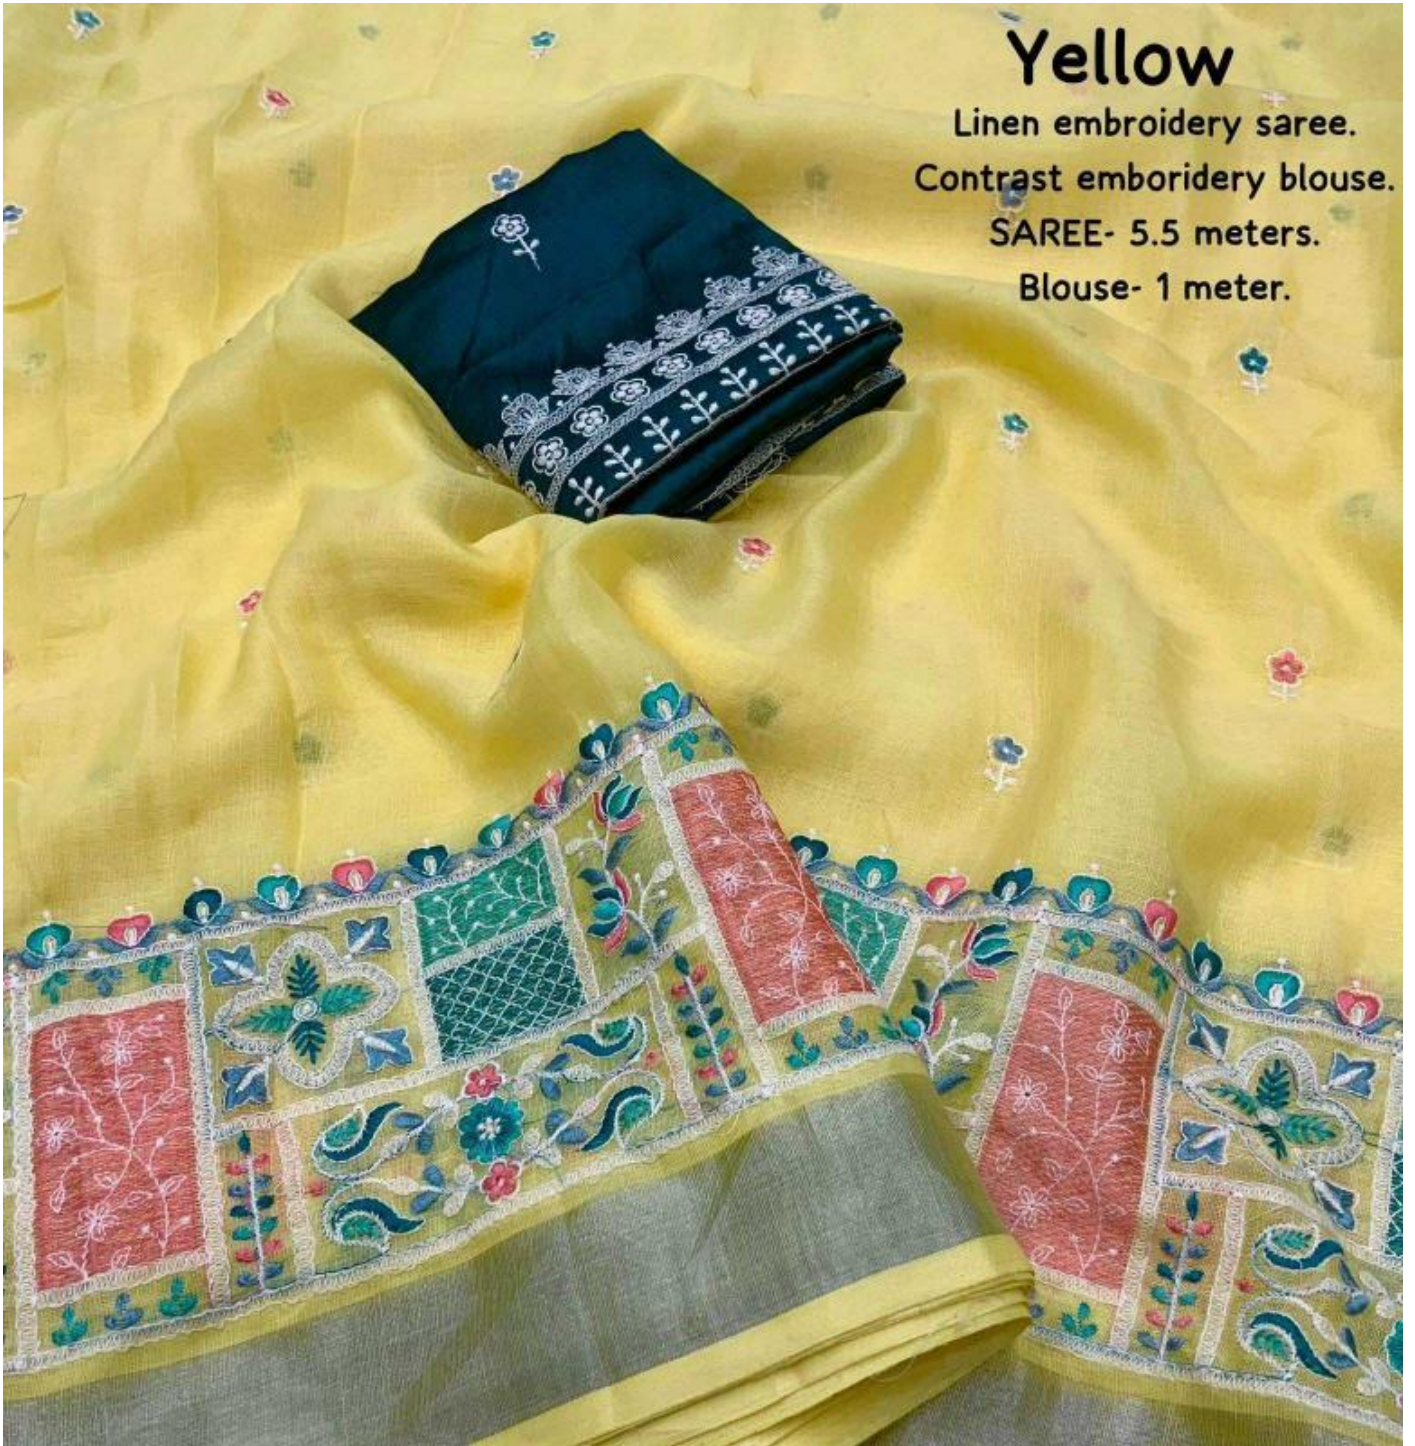

Contrast embroidery blouse.

SAREE- 5.5 meters.

Blouse- 1 meter.

Off white

Linen embroidery saree.

Contrast embroidery blouse.

SAREE- 5.5 meters.

Blouse- 1 meter.

Off white

Linen embroidery saree.

Contrast embroidery blouse.

SAREE- 5.5 meters.

Blouse- 1 meter.

BLUE

Linen embroidery saree.
Contrast embroidery blouse.

SAREE- 5.5 meters.

Blouse- 1 meter.

GREY

Linen embroidery saree.
Contrast embroidery blouse.
SAREE- 5.5 meters.
Blouse- 1 meter.

Yellow

Linen embroidery saree.

Contrast embroidery blouse.

SAREE- 5.5 meters.

Blouse- 1 meter.