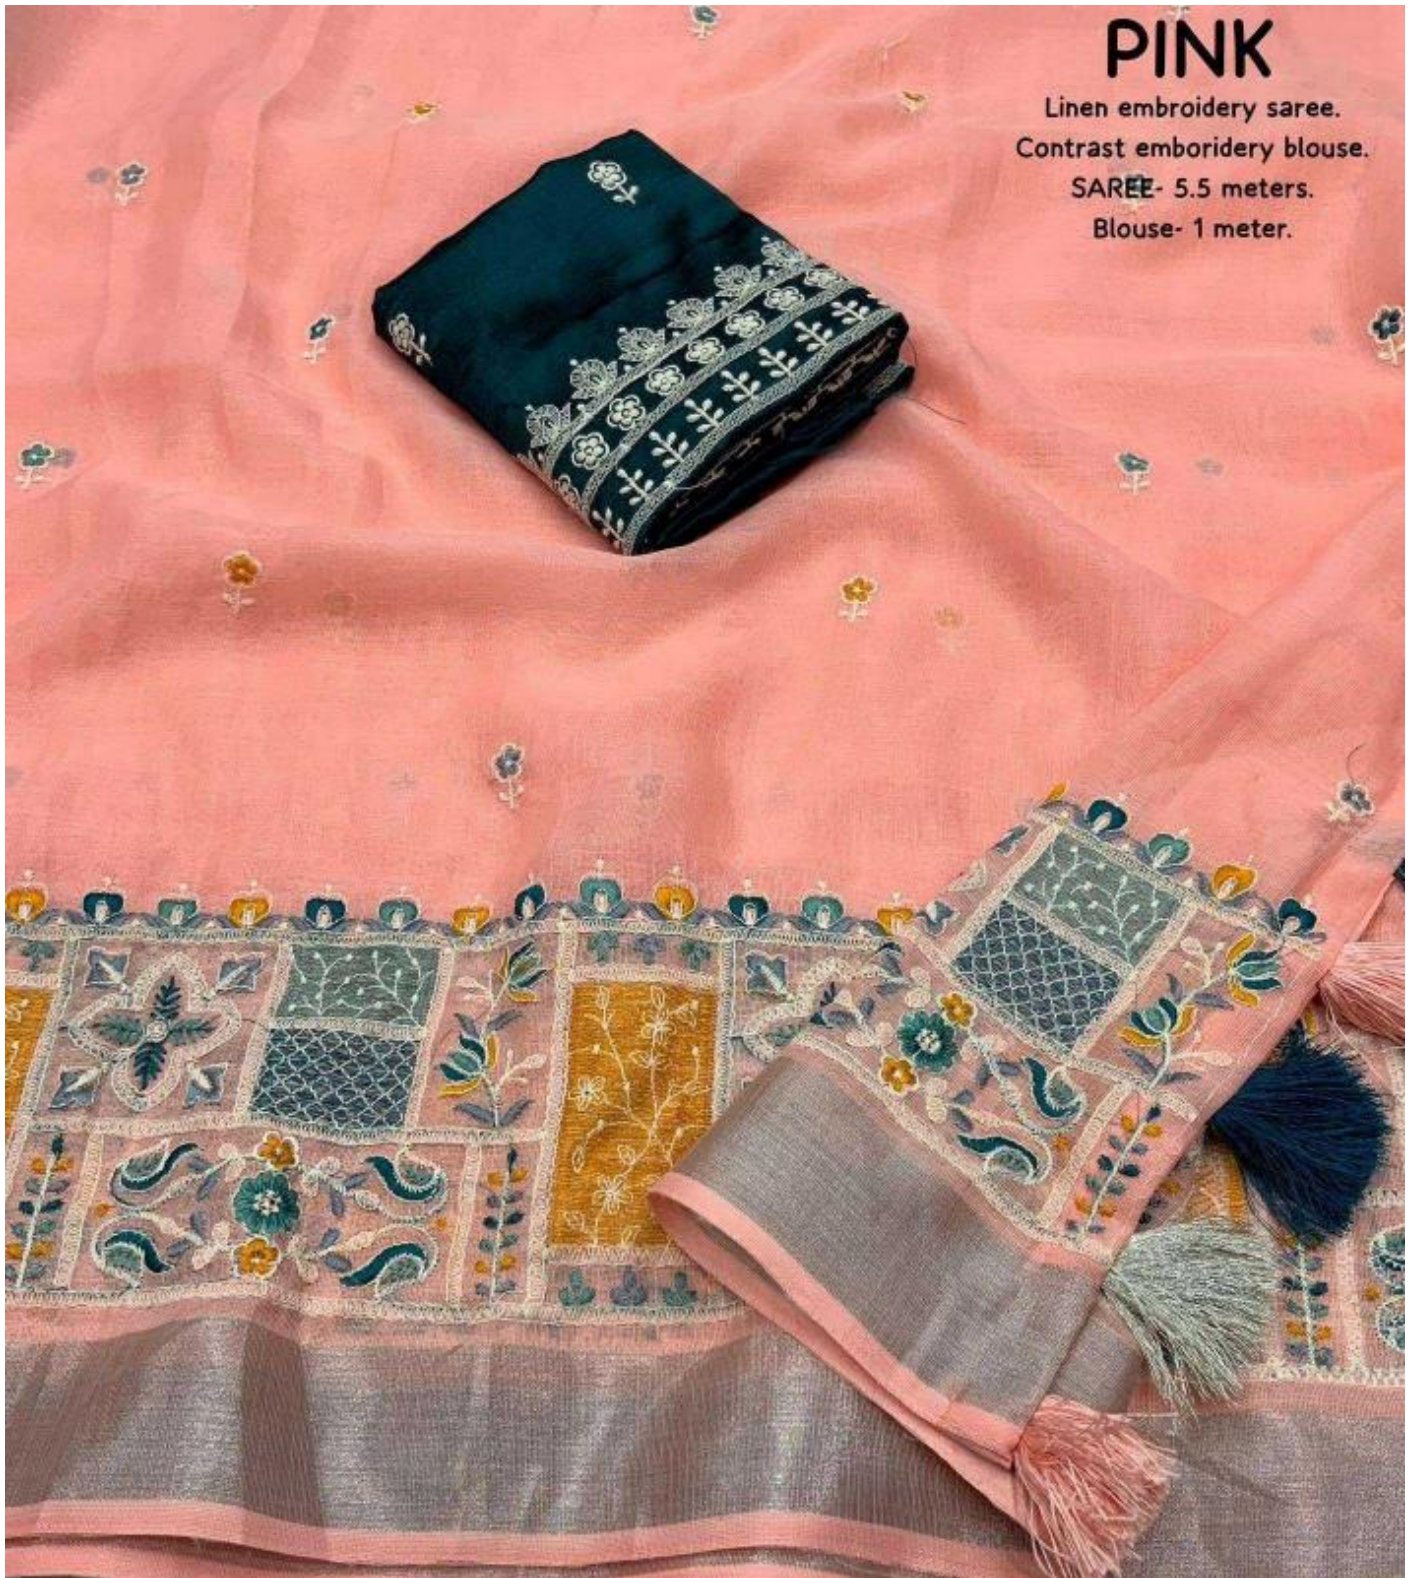

# Green

Linen embroidery saree.  
Contrast embroidery blouse.

SAREE- 5.5 meters.

Blouse- 1 meter.

# PINK

Linen embroidery saree.  
Contrast embroidery blouse.

SAREE- 5.5 meters.

Blouse- 1 meter.