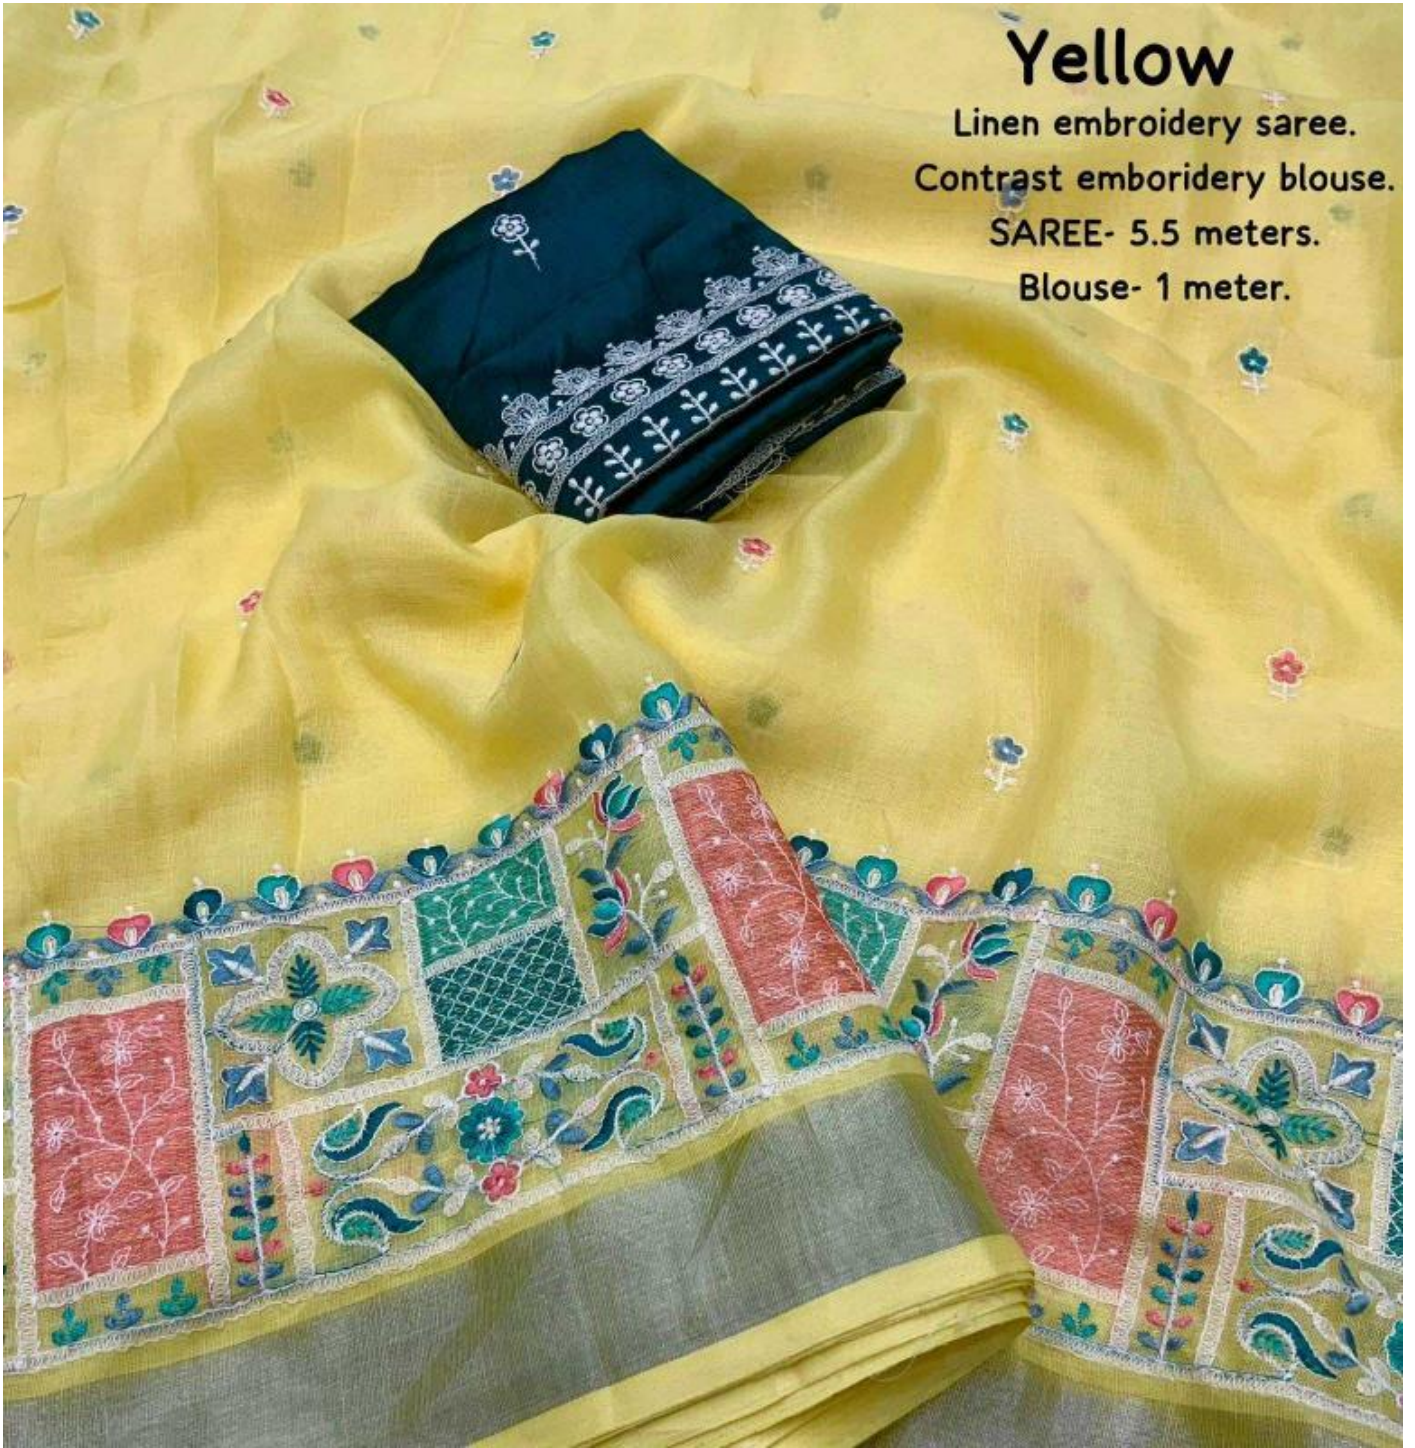

Contrast embroidery blouse.

SAREE- 5.5 meters.

Blouse- 1 meter.

Off white

Linen embroidery saree.

Contrast embroidery blouse.

SAREE- 5.5 meters.

Blouse- 1 meter.

Off white

Linen embroidery saree.

Contrast embroidery blouse.

SAREE- 5.5 meters.

Blouse- 1 meter.

BLUE

Linen embroidery saree.
Contrast embroidery blouse.

SAREE- 5.5 meters.

Blouse- 1 meter.

GREY

Linen embroidery saree.
Contrast embroidery blouse.
SAREE- 5.5 meters.
Blouse- 1 meter.

Yellow

Linen embroidery saree.

Contrast embroidery blouse.

SAREE- 5.5 meters.

Blouse- 1 meter.

Off white

Linen embroidery saree.

Contrast embroidery blouse.

SAREE- 5.5 meters.

Blouse- 1 meter.

BLUE

Linen embroidery saree.

Contrast embroidery blouse.