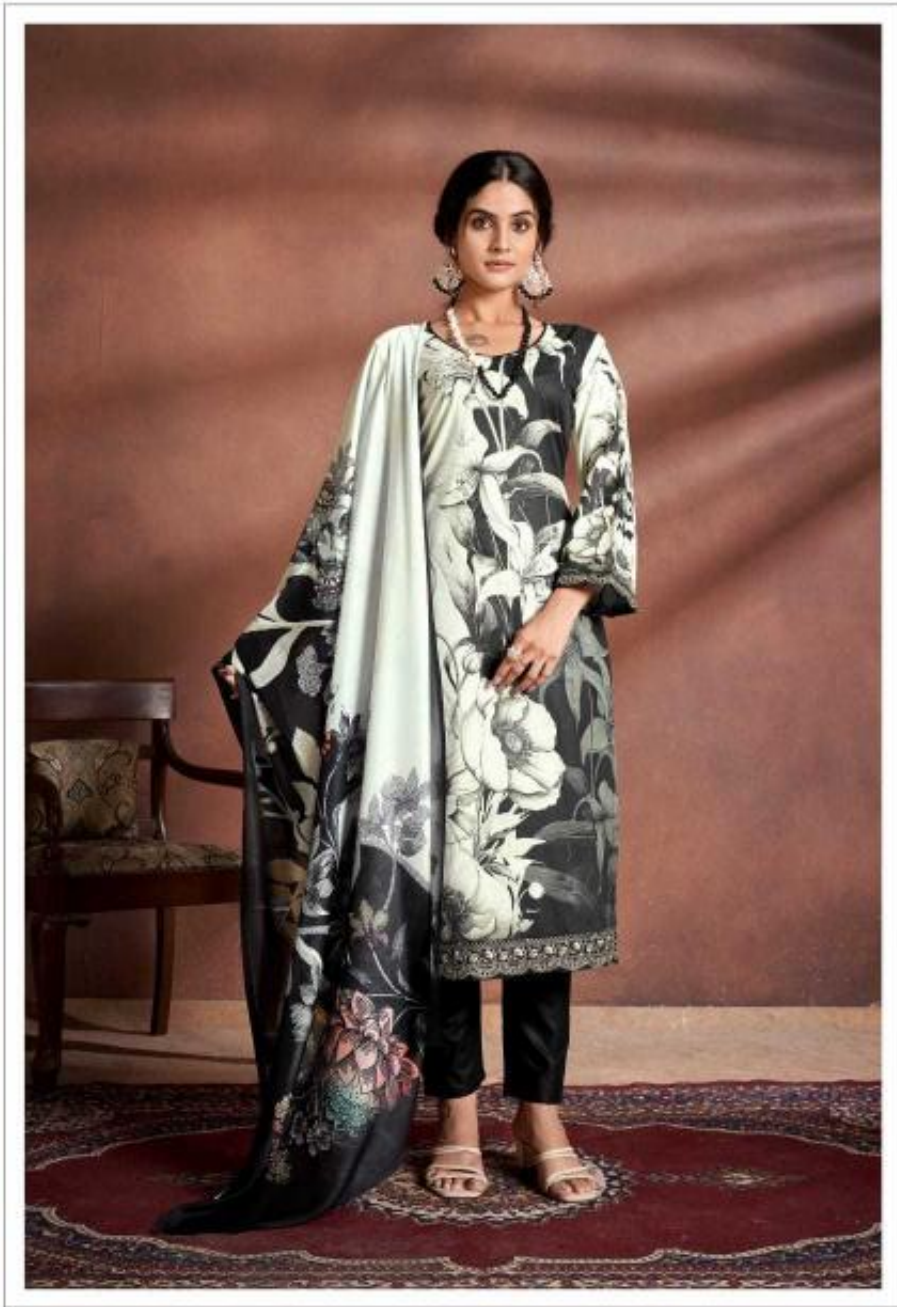

THE HERMITAGE SHOP

TARAZUU

The Balance Between Style & Elegance

TARAZUU

The Best of Style & Elegance

1003

1004

THE HERMITAGE SHOP

-TOP-
PURE LAWN COTTON
SLEEVES & DAMAN
EMBROIDERED

-BOTTOM-
PURE COTTON

-DUPATTA-
PURE COTTON DIGITAL PRINTS

Rate - 725+ GST 4 PCS ONLY

The Quality Will Surprise You

TARAZUU

The Balance Between Style & Elegance

THE HURES OF
ETERNITY

material, color, texture and the
modernistic simplicity of
design for a look of
New York style
1002

BEAUTIFUL

BLACK & WHITE
DESIGNS TOLD A STORY ABOUT GENERAL
FASHION AND TRENDS