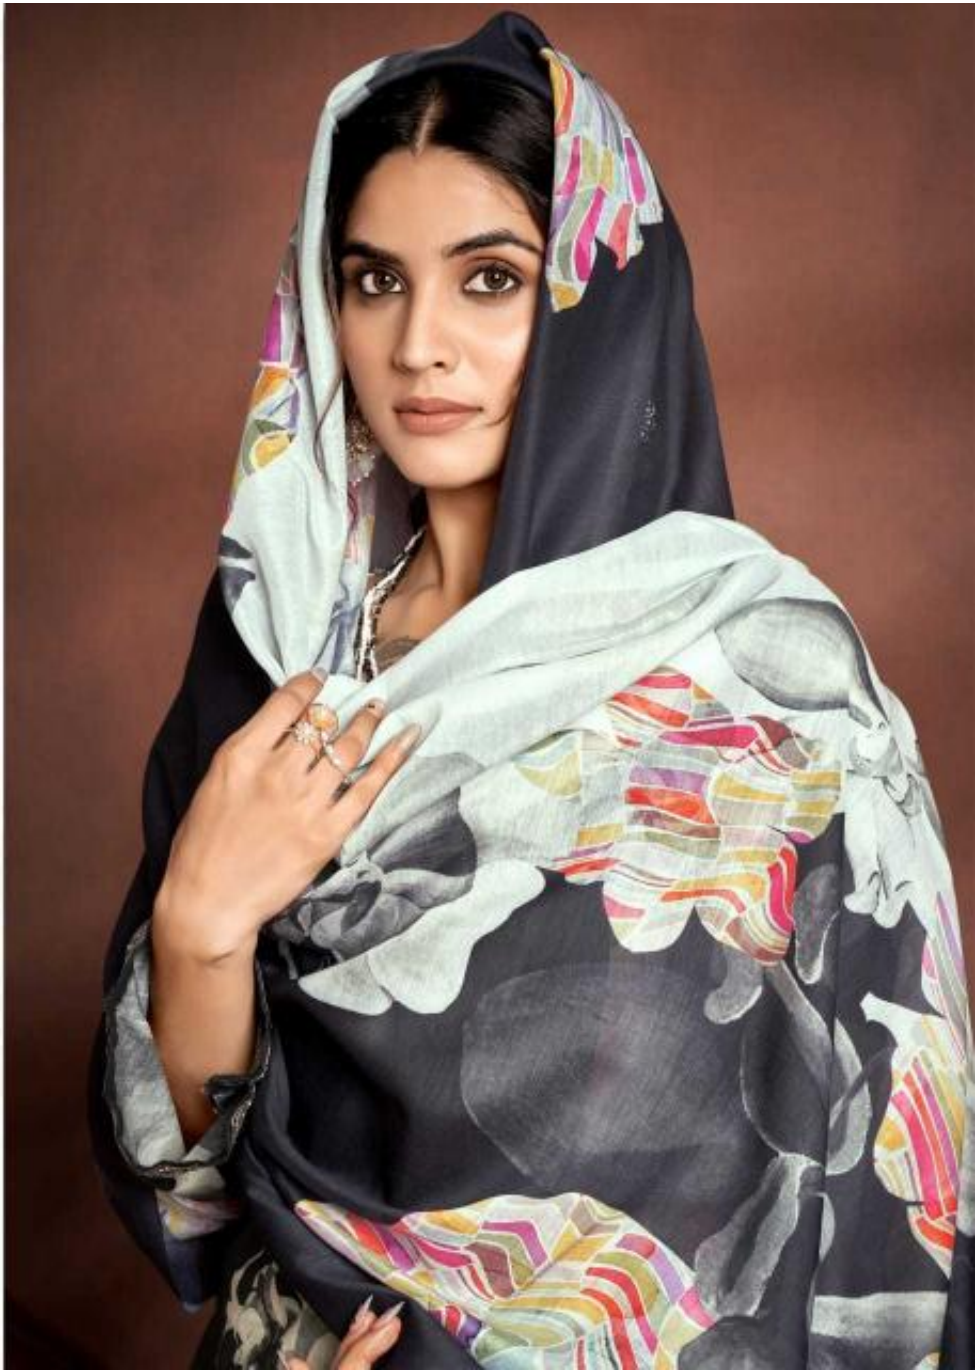

THE HERMITAGE SHOP

TARAZUU

The Balance Between Style & Elegance

TARAZUU

The Best of Style & Elegance

1003

1004

THE HERMITAGE SHOP

-TOP-
PURE LAWN COTTON
SLEEVES & DAMAN
EMBROIDERED

-BOTTOM-
PURE COTTON

-DUPATTA-
PURE COTTON DIGITAL PRINTS

Rate - 725+ GST 4 PCS ONLY

The Quality Will Surprise You

TARAZUU

The Balance Between Style & Elegance

THE HURES OF
ETERNITY

material, color, texture and the
modernistic sensibility of
design for a time or
timeless style
1002

BEAUTIFUL

BLACK & WHITE
DESIGNS TOLD A STORY ABOUT GENERAL
FASHION AND TRENDS