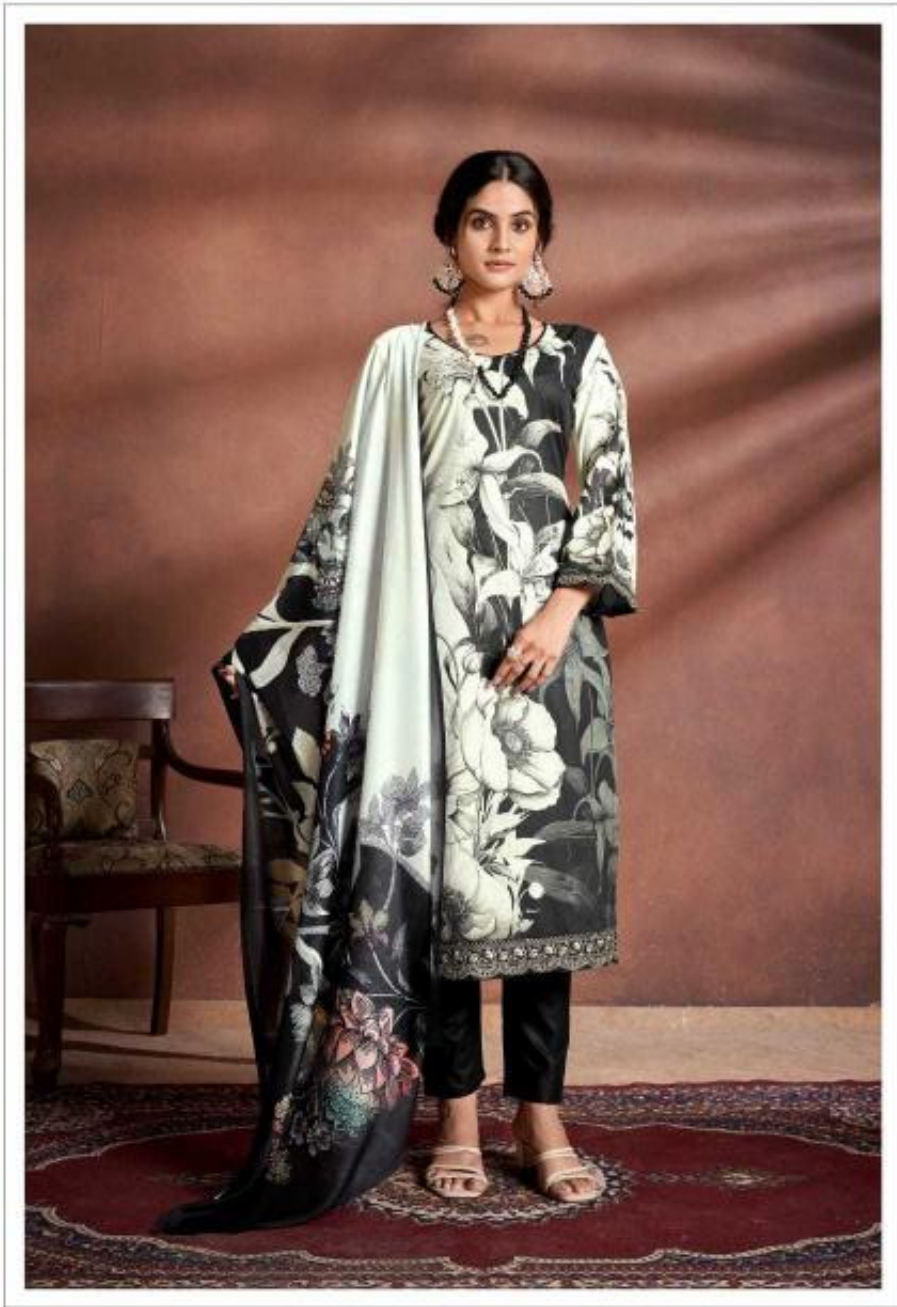

THE HERMITAGE SHOP

TARAZUU

The Balance Between Style & Elegance

TARAZUU

The Best of Style & Elegance

1003

1004

THE HERMITAGE SHOP

-TOP-
PURE LAWN COTTON
SLEEVES & DAMAN
EMBROIDERED

-BOTTOM-
PURE COTTON

-DUPATTA-
PURE COTTON DIGITAL PRINTS

Rate - 725+ GST 4 PCS ONLY

The Quality Will Surprise You

TARAZUU

The Balance Between Style & Elegance

THE HURES OF
ETERNITY

material, color, texture and the
modernistic sensibility of
design for a time or
timeless style
1002

BEAUTIFUL

BLACK & WHITE
DESIGNS TOLD A STORY ABOUT GENERAL
FASHION AND TRENDS