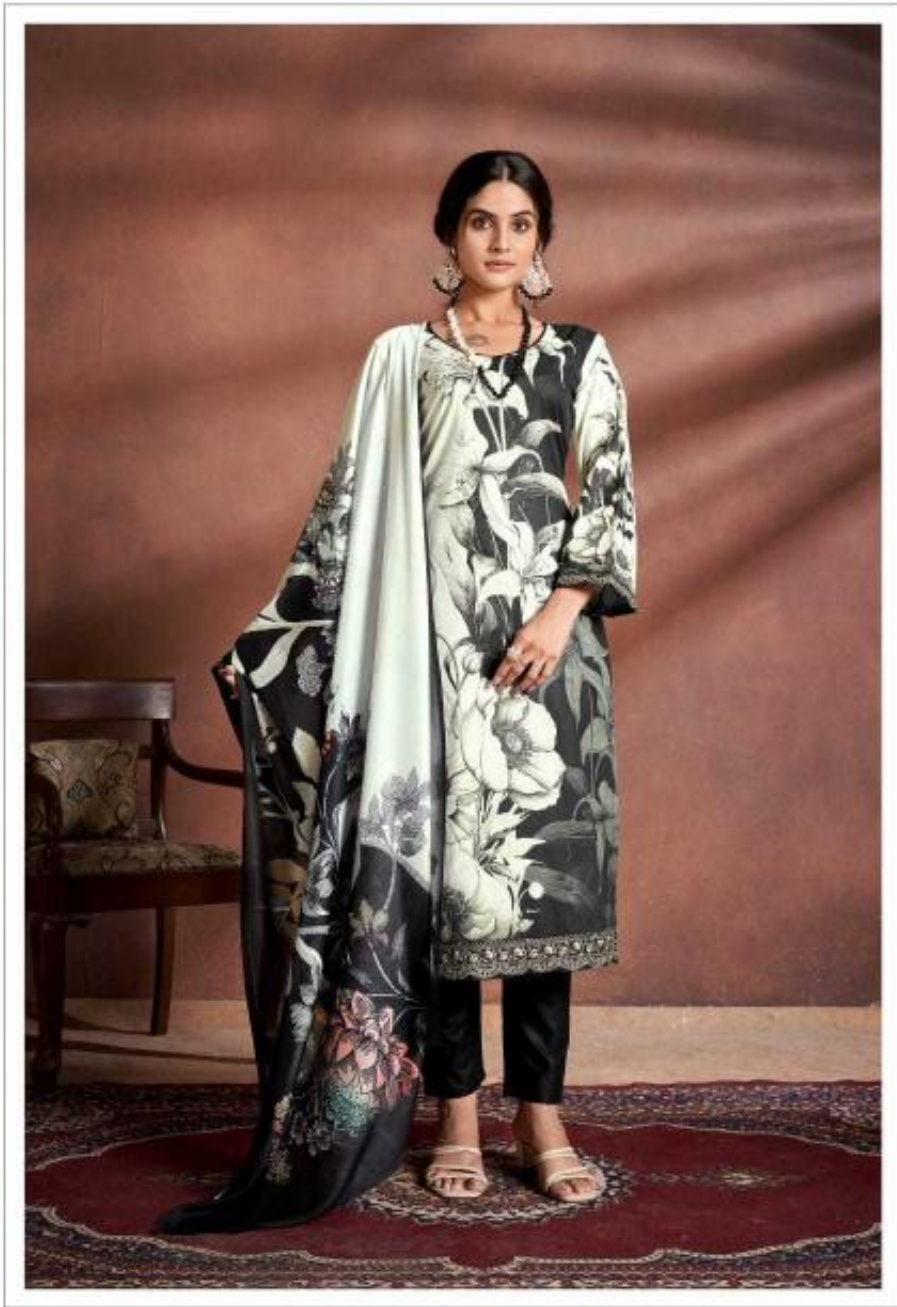

THE HERMITAGE SHOP

TARAZUU

The Balance Between Style & Elegance

TARAZUU

The Best of Style & Elegance

1003

1004

THE HERMITAGE SHOP

-TOP-
PURE LAWN COTTON
SLEEVES & DAMAN
EMBROIDERED

-BOTTOM-
PURE COTTON

-DUPATTA-
PURE COTTON DIGITAL PRINTS

Rate - 725+ GST 4 PCS ONLY

The Quality Will Surprise You

TARAZUU

The Balance Between Style & Elegance

THE HURES OF
ETERNITY

material, color, texture and the
modernist sensibility of
page for a time or
from China style
1002

BEAUTIFUL

BLACK & WHITE
DESIGNS TOLD A STORY ABOUT GENERAL
FASHION AND TRENDS