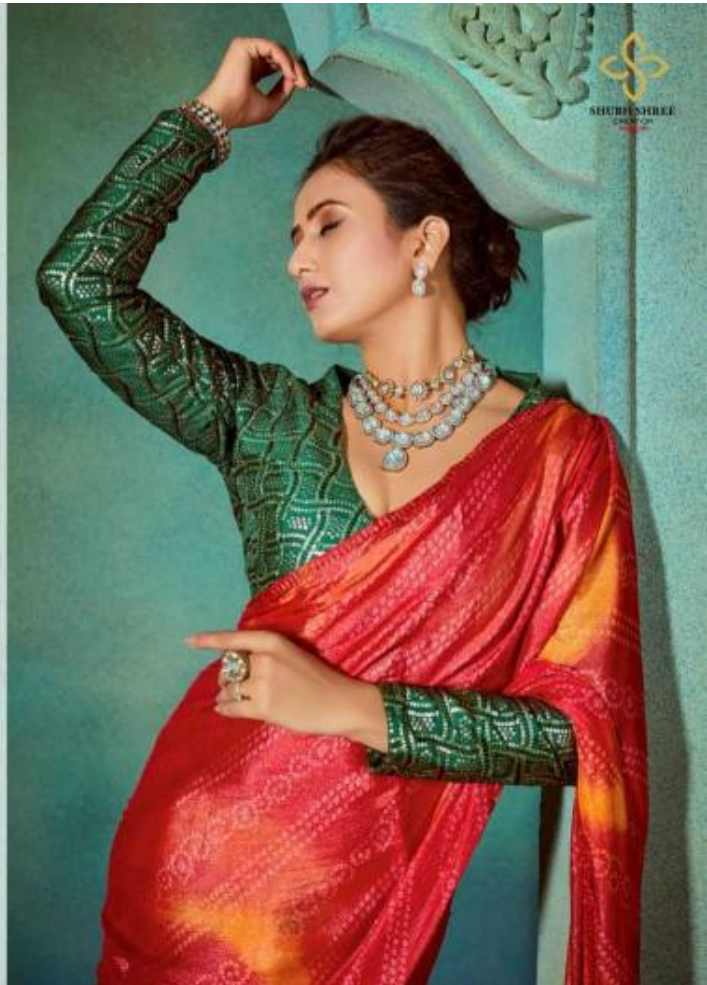

SHUBH SHREE
CREATION

GLAZE

BANDANI

ग्लेज़ बंदानी

● 1001 ●

● 1002 ●

● 1003 ●

● 1004 ●

● 1005 ●

● 1006 ●

SHUBH SHREE
CREATION

ETHNIC SIMPLICITY *Dynamia* BY ARCHANA IN STYLE ●●

Sensibility
CELEBRATE TO STYLE **FABULOUS FASHION 1003**

SHUBH SHREE
CREATION

GLAZE

BANDANI