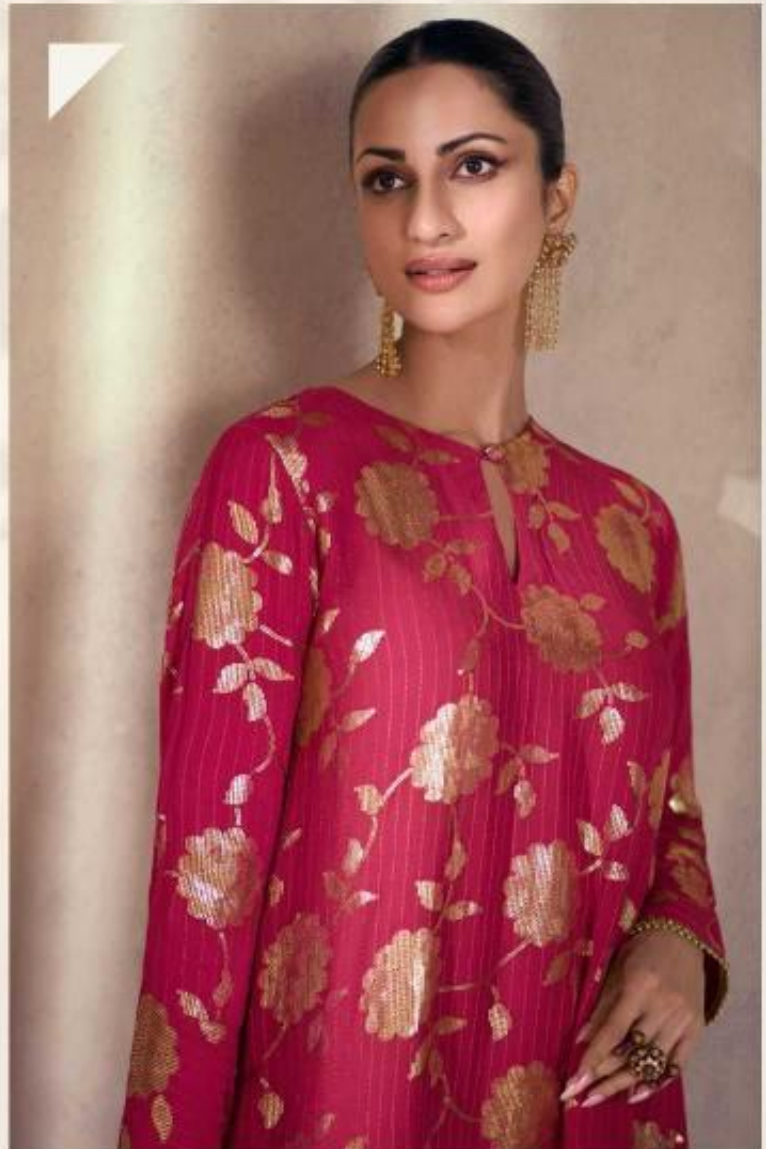

Stand out

your grace is your x factor which makes you
stand out from the rest!