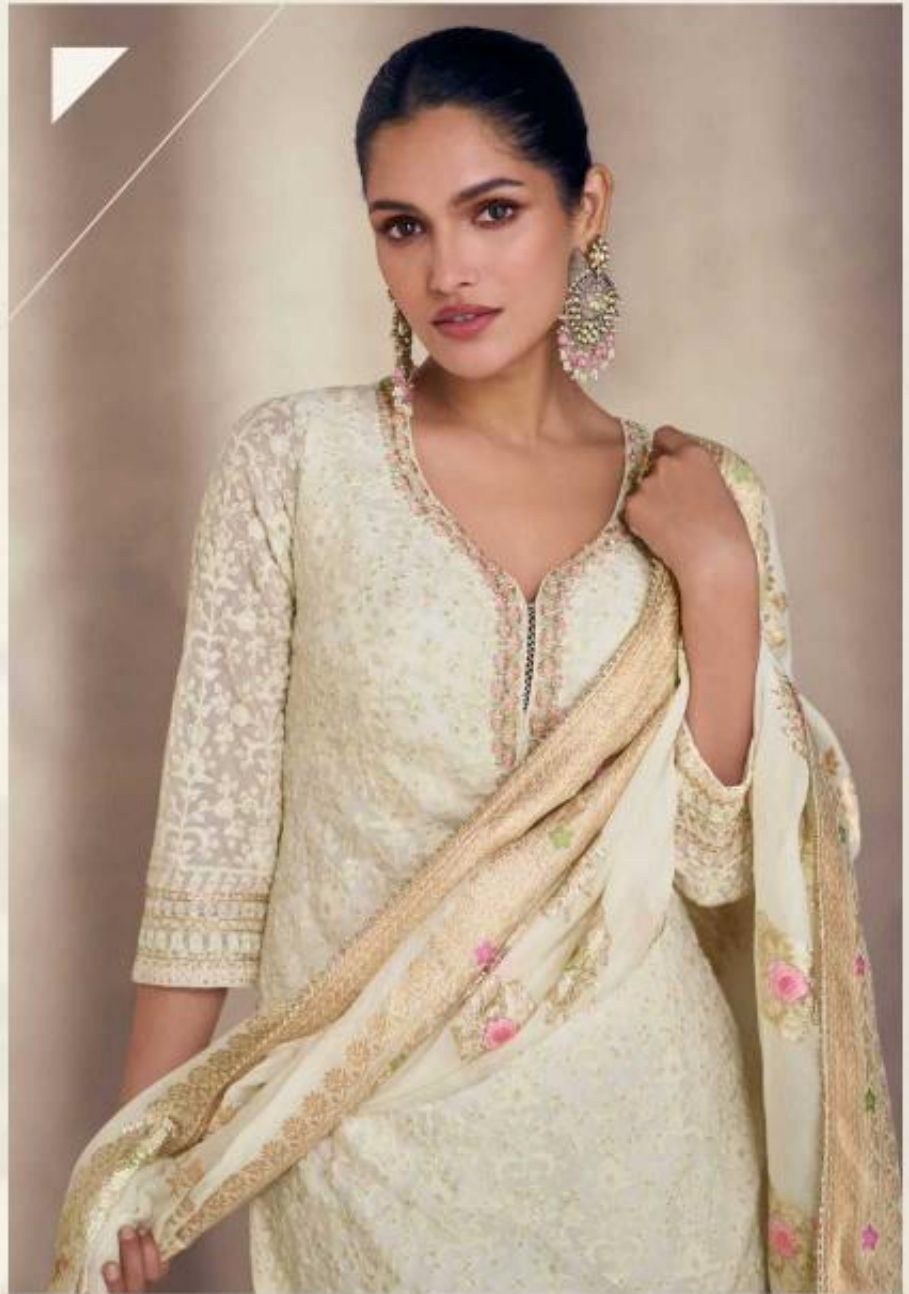

Style statement

make an unforgettable impression with your inimitable style statement.