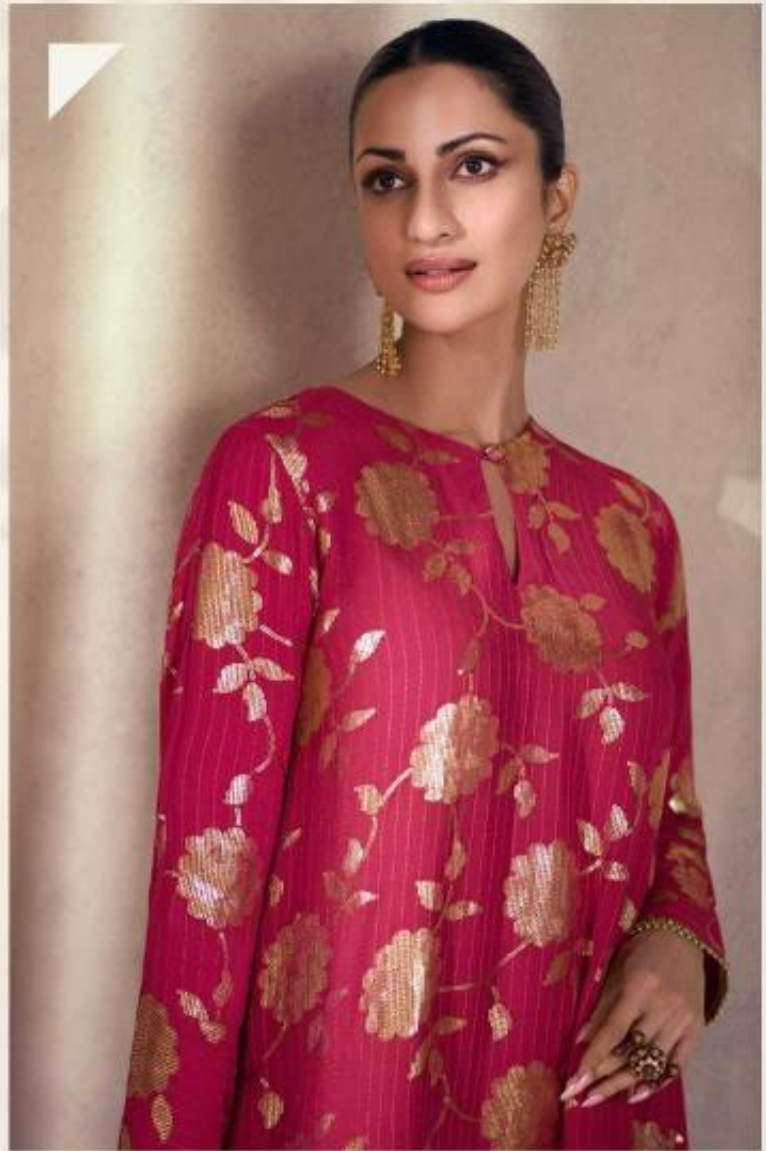

Stand out

your grace is your x factor which makes you
stand out from the rest!