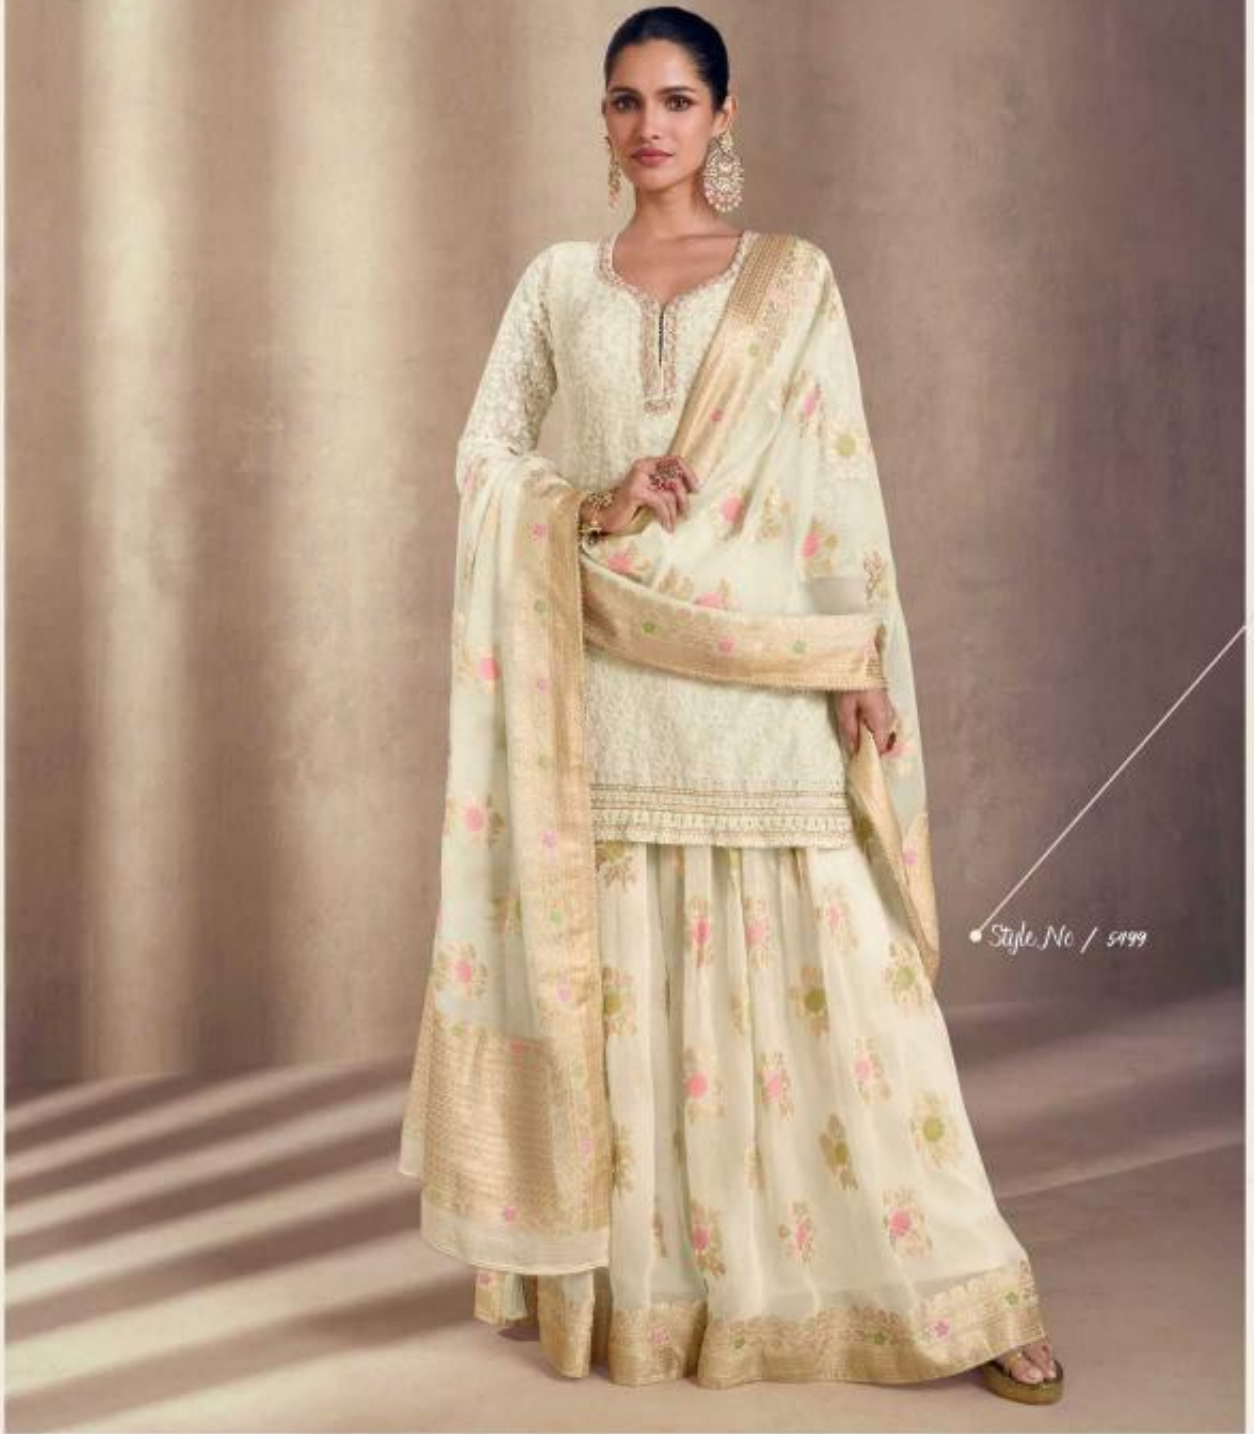

SAYURI®
Designer

• Style No / 5499