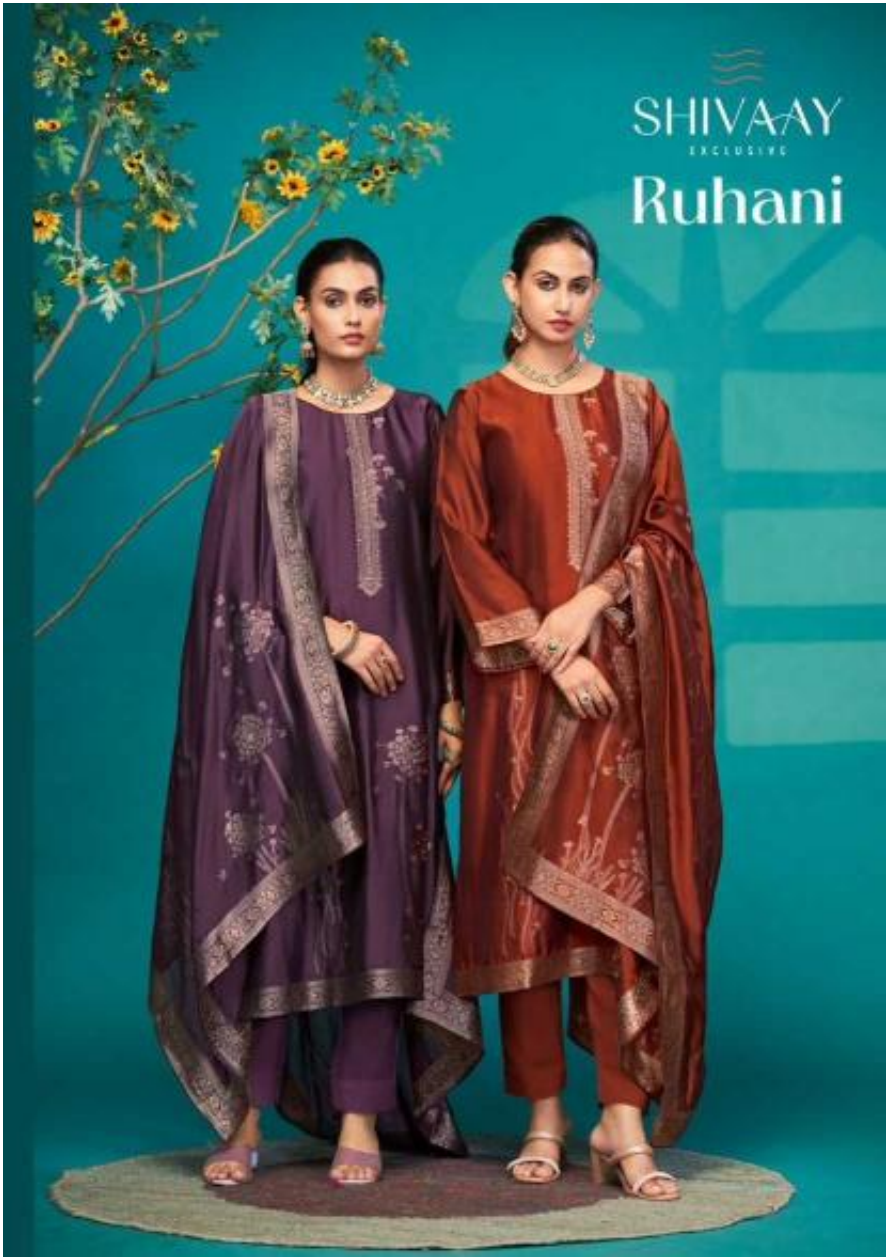

SHIVAAY
EXCLUSIVE
Ruhani