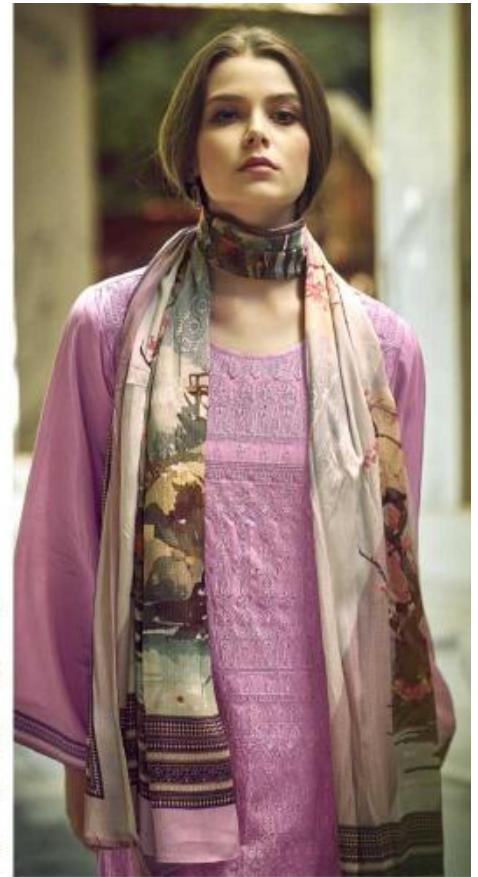

LAVENDER

HER STYLE

Her style reflects her persona,
she shines when she steps out of the crowd.

A-1090

• Her sensibility is elegant, like in all sorts of things and styles! •

A-1095

... Her choice is the perfect blend of class and practicality, she knows how to balance these necessities!