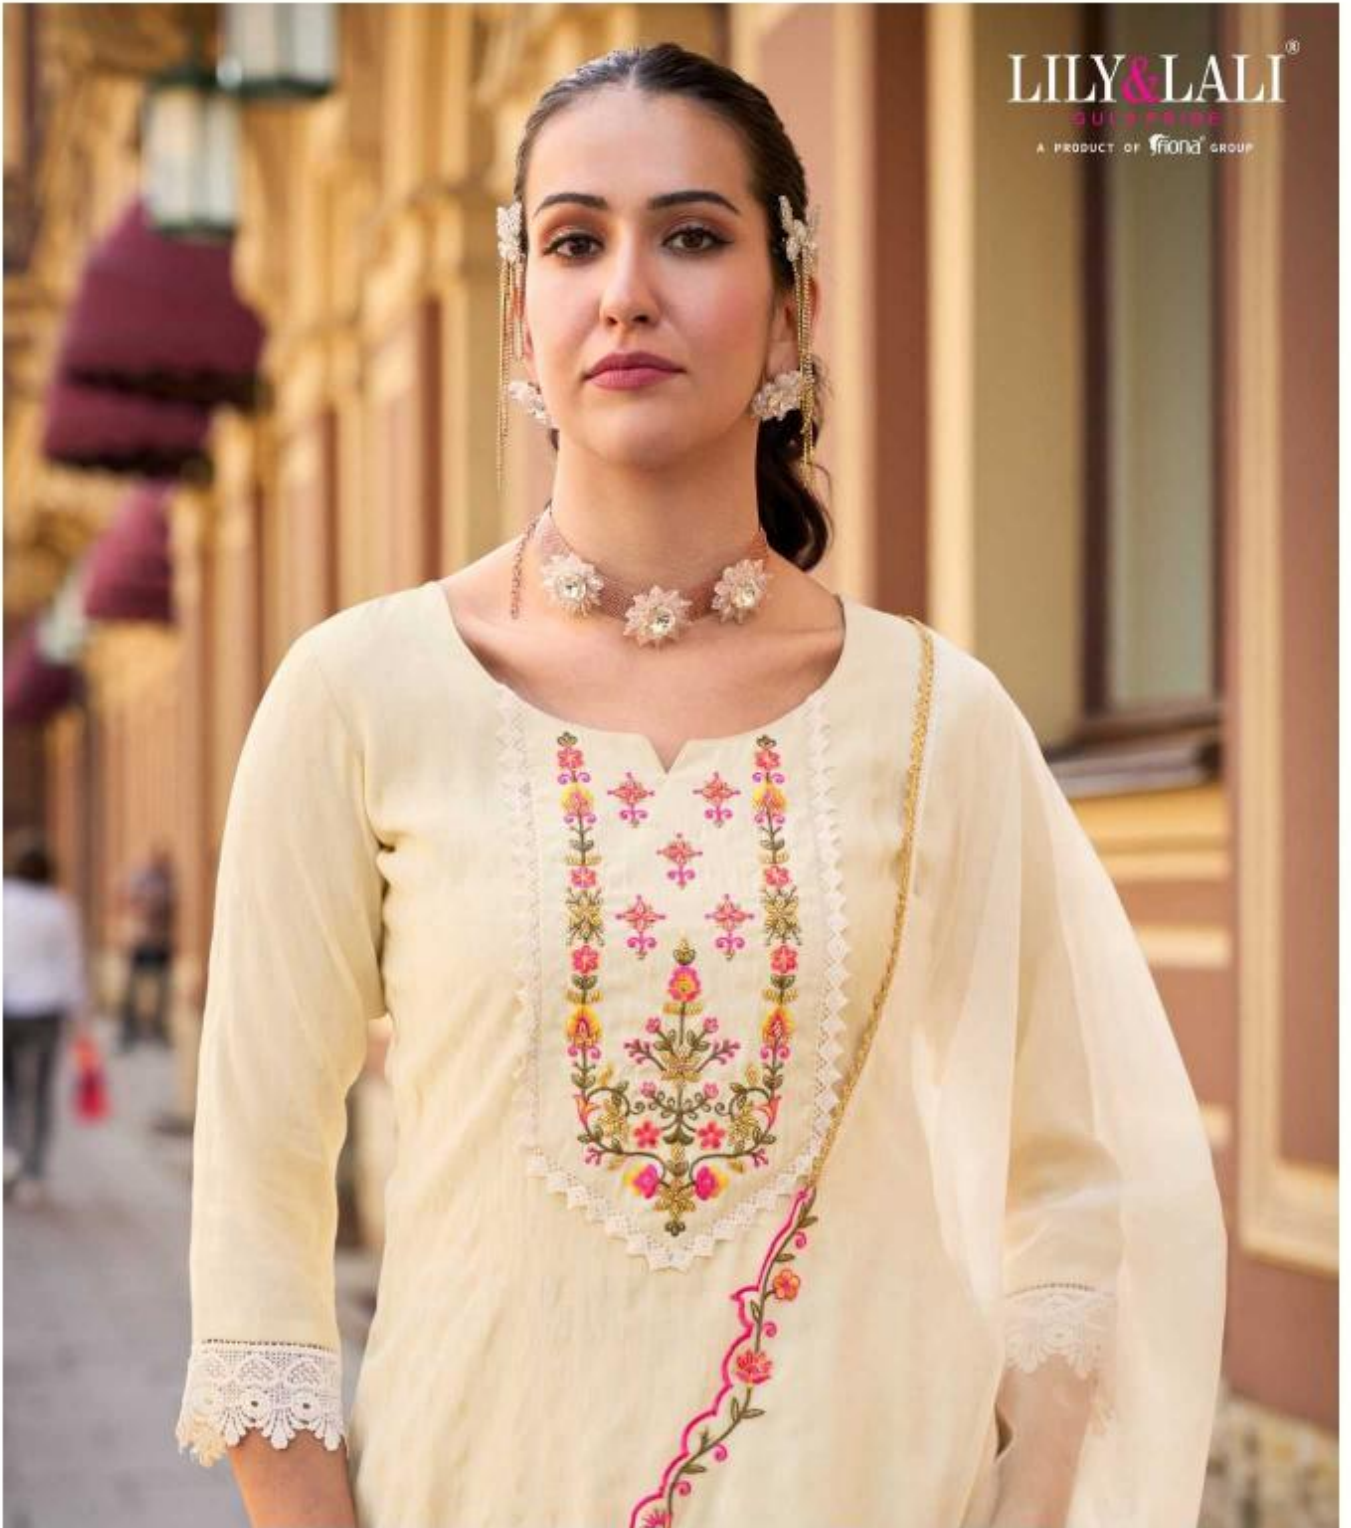

LILY & LALI®
SUIF 19100
A PRODUCT OF fiond GROUP