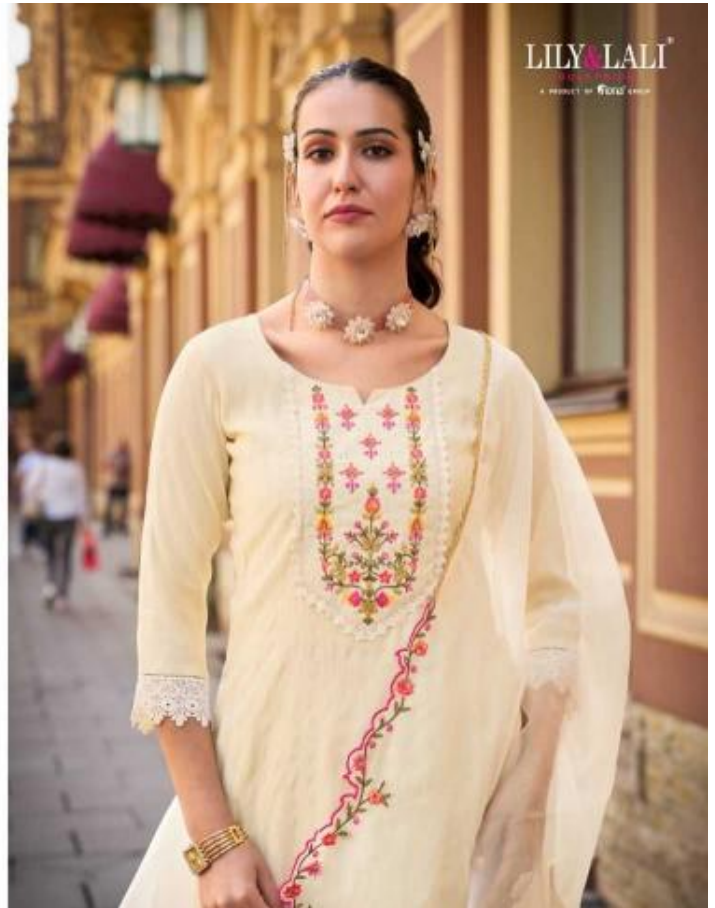

LILY LALI
A PRODUCT OF KLEIN GROUP