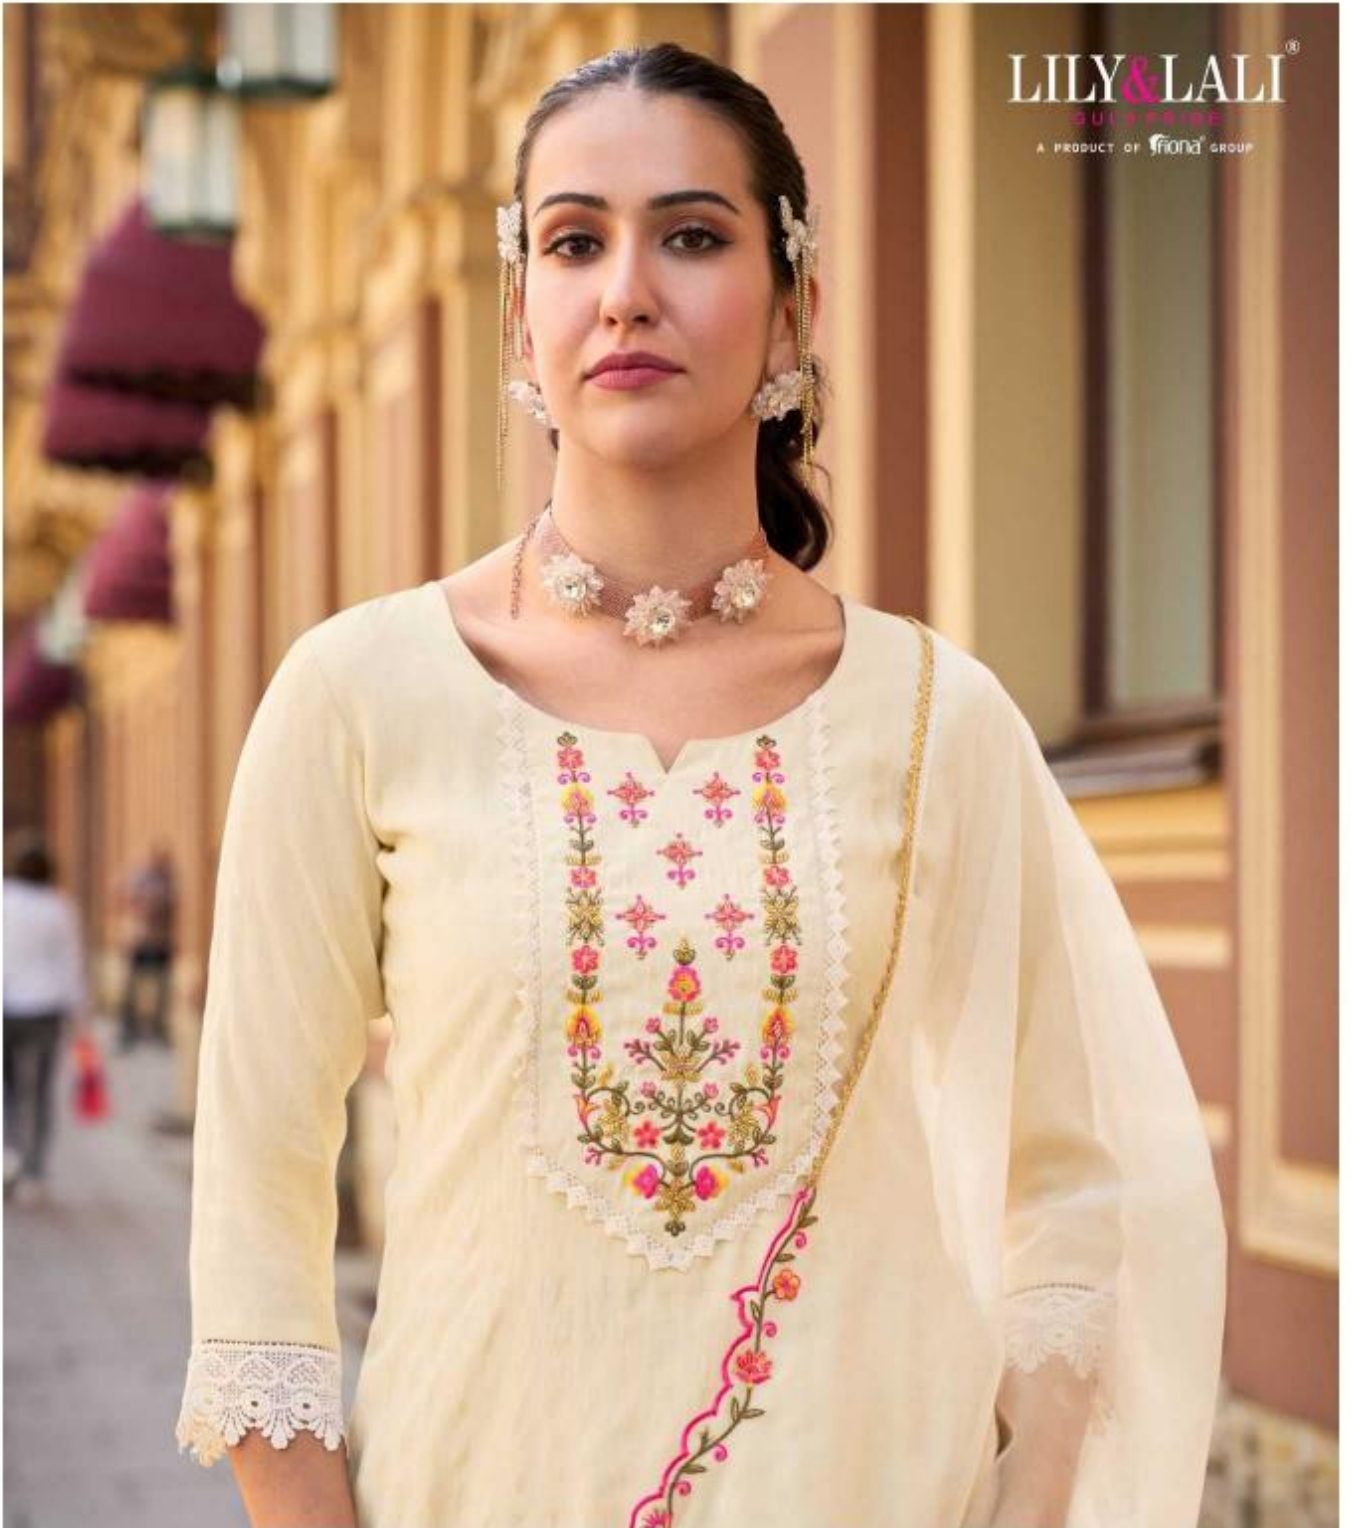

LILY & LALI®
SUIF 19100
A PRODUCT OF fiond® GROUP