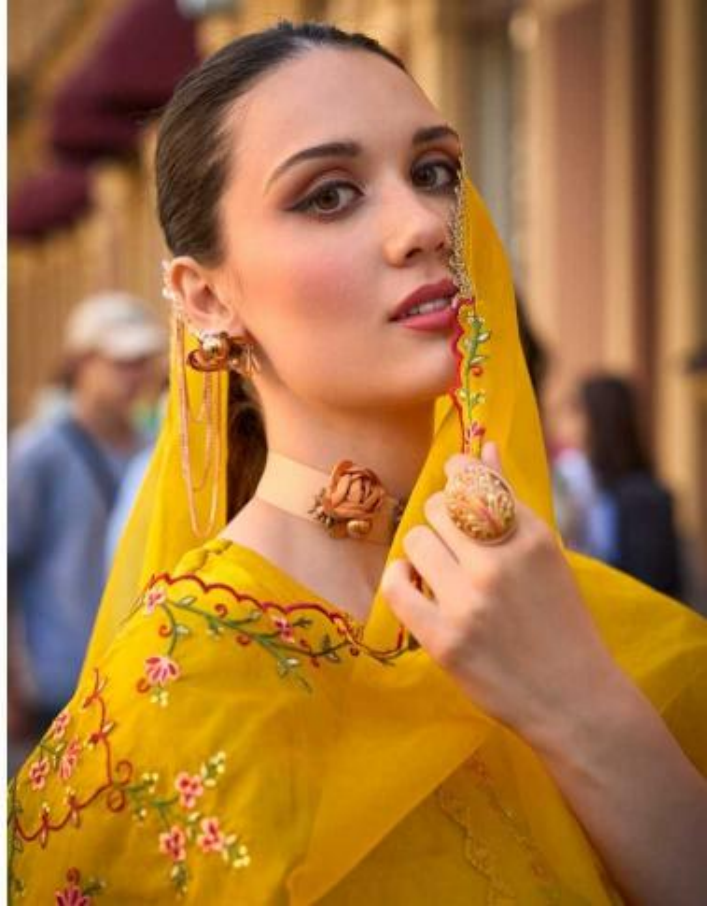

LILY&LALI®
GOLD PRIDE
A PRODUCT OF **INDIA** MADE IN INDIA

Good grooming is a reflection
of good manners