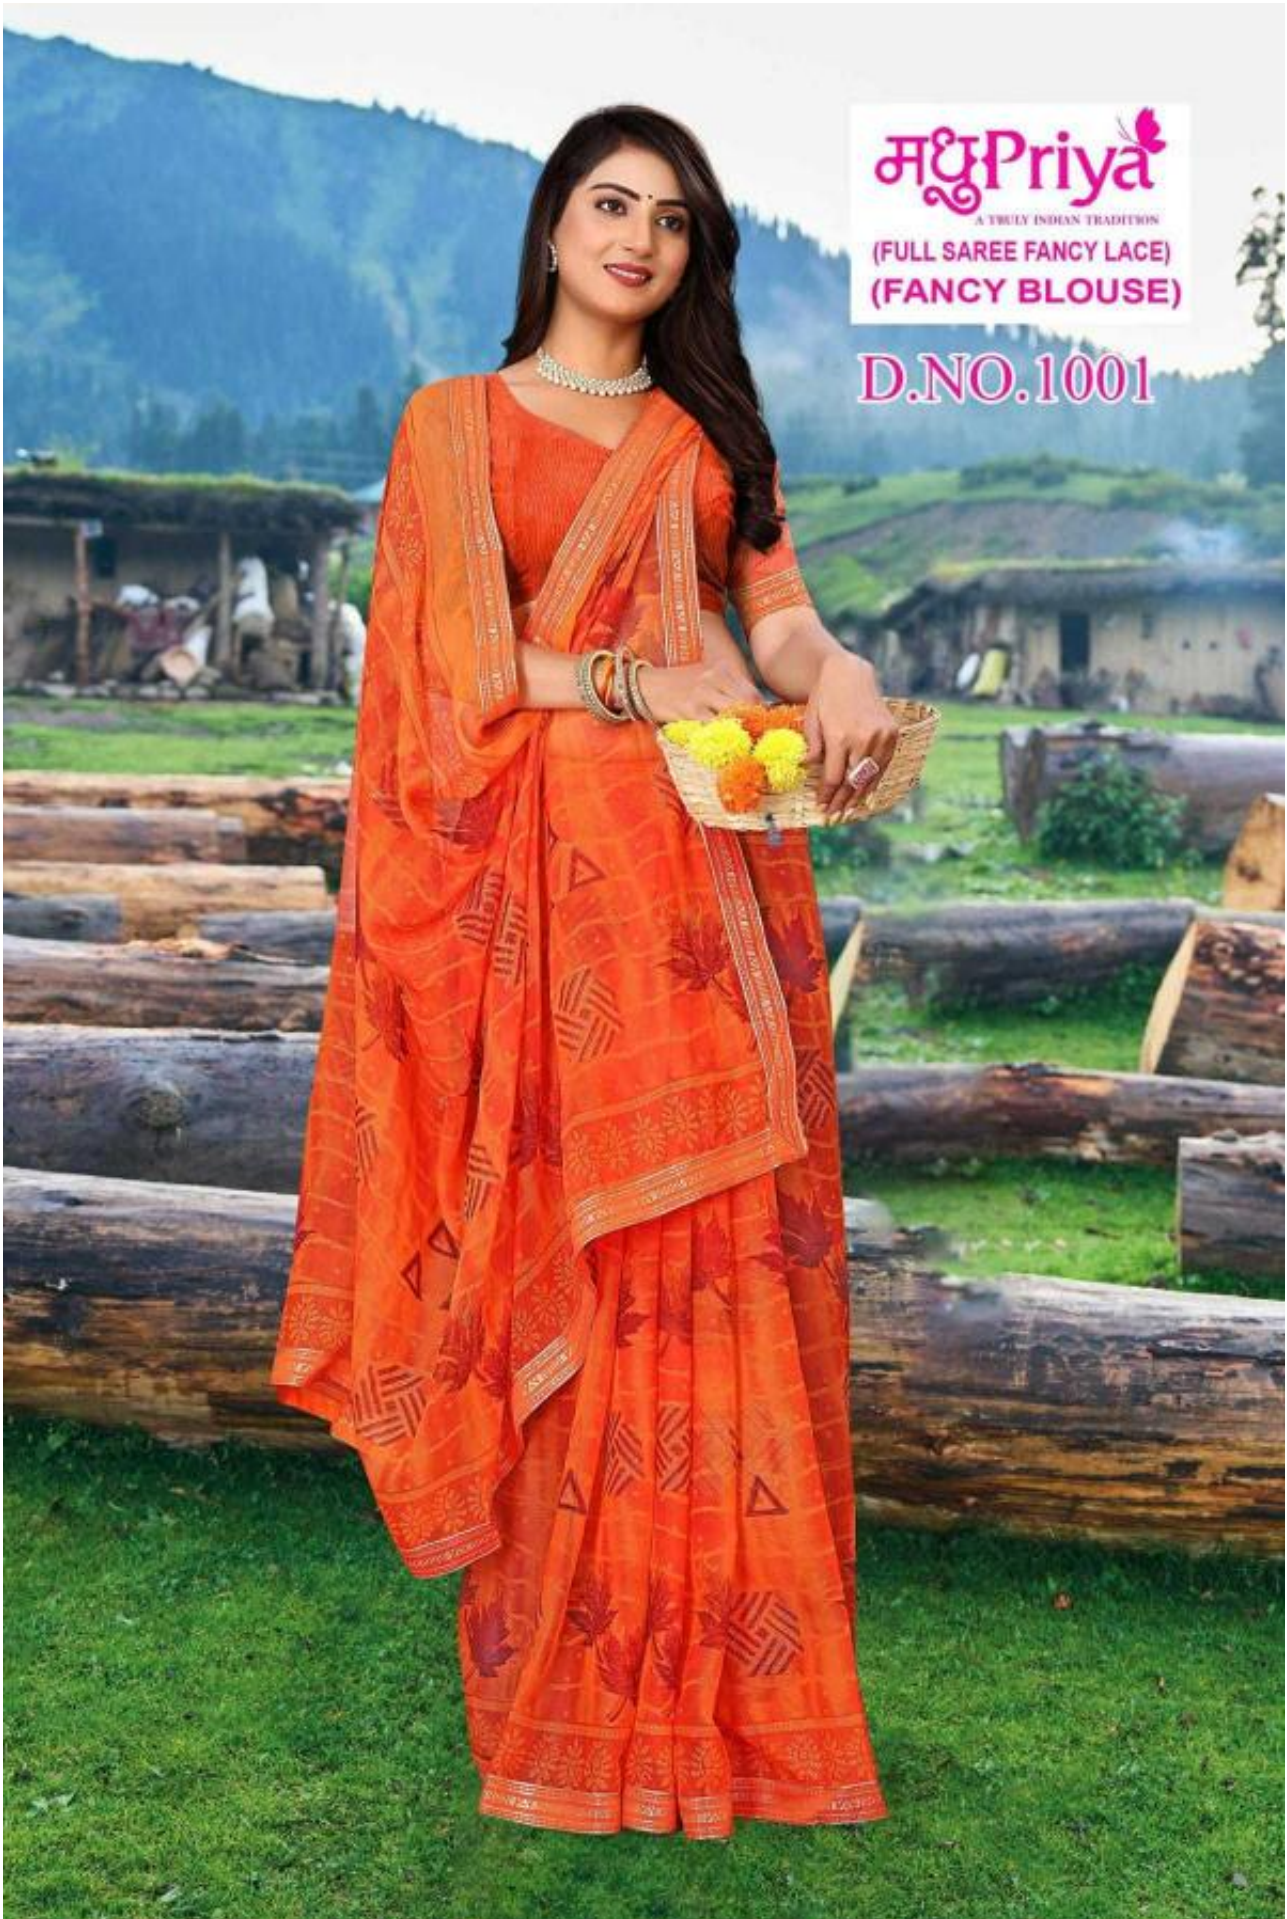

मधुPriya

A TRULY INDIAN TRADITION
(FULL SAREE FANCY LACE)
(FANCY BLOUSE)

D.NO.1002

मधुPriya

A TRULY INDIAN TRADITION
(FULL SAREE FANCY LACE)
(FANCY BLOUSE)

D.NO.1004

मधुPriya

A TRULY INDIAN TRADITION
(FULL SAREE FANCY LACE)
(FANCY BLOUSE)

D.NO.1008

मधुPriya

A TRULY INDIAN TRADITION
(FULL SAREE FANCY LACE)
(FANCY BLOUSE)

D.NO.1006

मधुPriya

A TRULY INDIAN TRADITION
(FULL SAREE FANCY LACE)
(FANCY BLOUSE)

D.NO.1005

मधुPriya

A TRULY INDIAN TRADITION
(FULL SAREE FANCY LACE)
(FANCY BLOUSE)

D.NO.1001

मधुPriya

A TRULY INDIAN TRADITION
(FULL SAREE FANCY LACE)
(FANCY BLOUSE)

D.NO.1003

मधुPriya

A TRULY INDIAN TRADITION

(FULL SAREE FANCY LACE)
(FANCY BLOUSE)