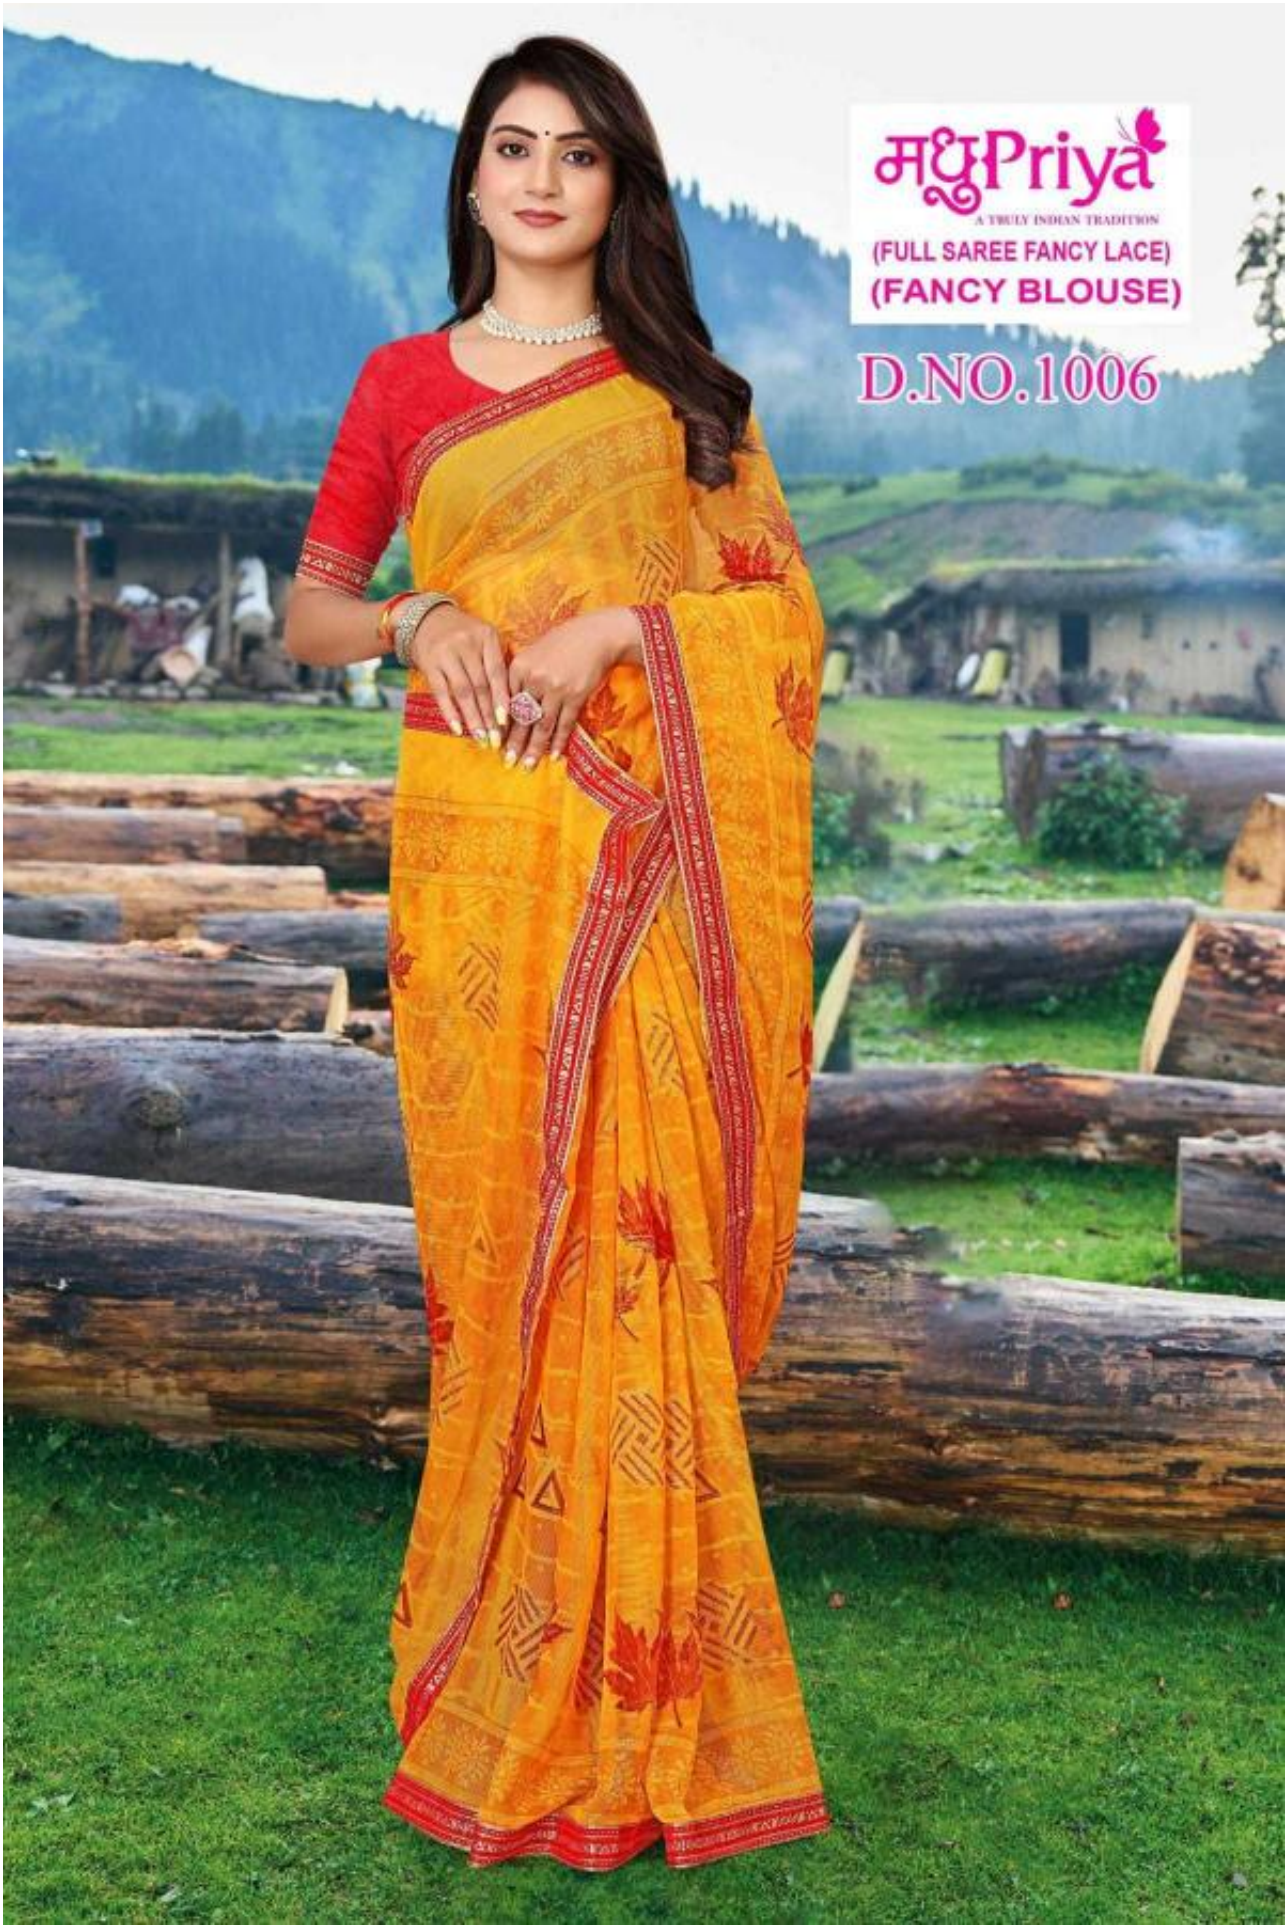

मधुPriya

A TRULY INDIAN TRADITION
(FULL SAREE FANCY LACE)
(FANCY BLOUSE)

D.NO.1002

मधुPriya

A TRULY INDIAN TRADITION
(FULL SAREE FANCY LACE)
(FANCY BLOUSE)

D.NO.1004

मधुPriya

A TRULY INDIAN TRADITION
(FULL SAREE FANCY LACE)
(FANCY BLOUSE)

D.NO.1008

मधुPriya

A TRULY INDIAN TRADITION
(FULL SAREE FANCY LACE)
(FANCY BLOUSE)

D.NO.1006

मधुPriya

A TRULY INDIAN TRADITION
(FULL SAREE FANCY LACE)
(FANCY BLOUSE)

D.NO.1005

मधुPriya

A TRULY INDIAN TRADITION
(FULL SAREE FANCY LACE)
(FANCY BLOUSE)

D.NO.1001

मधुPriya

A TRULY INDIAN TRADITION
(FULL SAREE FANCY LACE)
(FANCY BLOUSE)

D.NO.1003

मधुPriya

A TRULY INDIAN TRADITION

(FULL SAREE FANCY LACE)
(FANCY BLOUSE)

D.NO.1007

Vibrant

Get Gorgeous or just be different

CHOCOLATE
VOL-29
(FULL SAREE FANCY LACE FANCY BLOUSE)