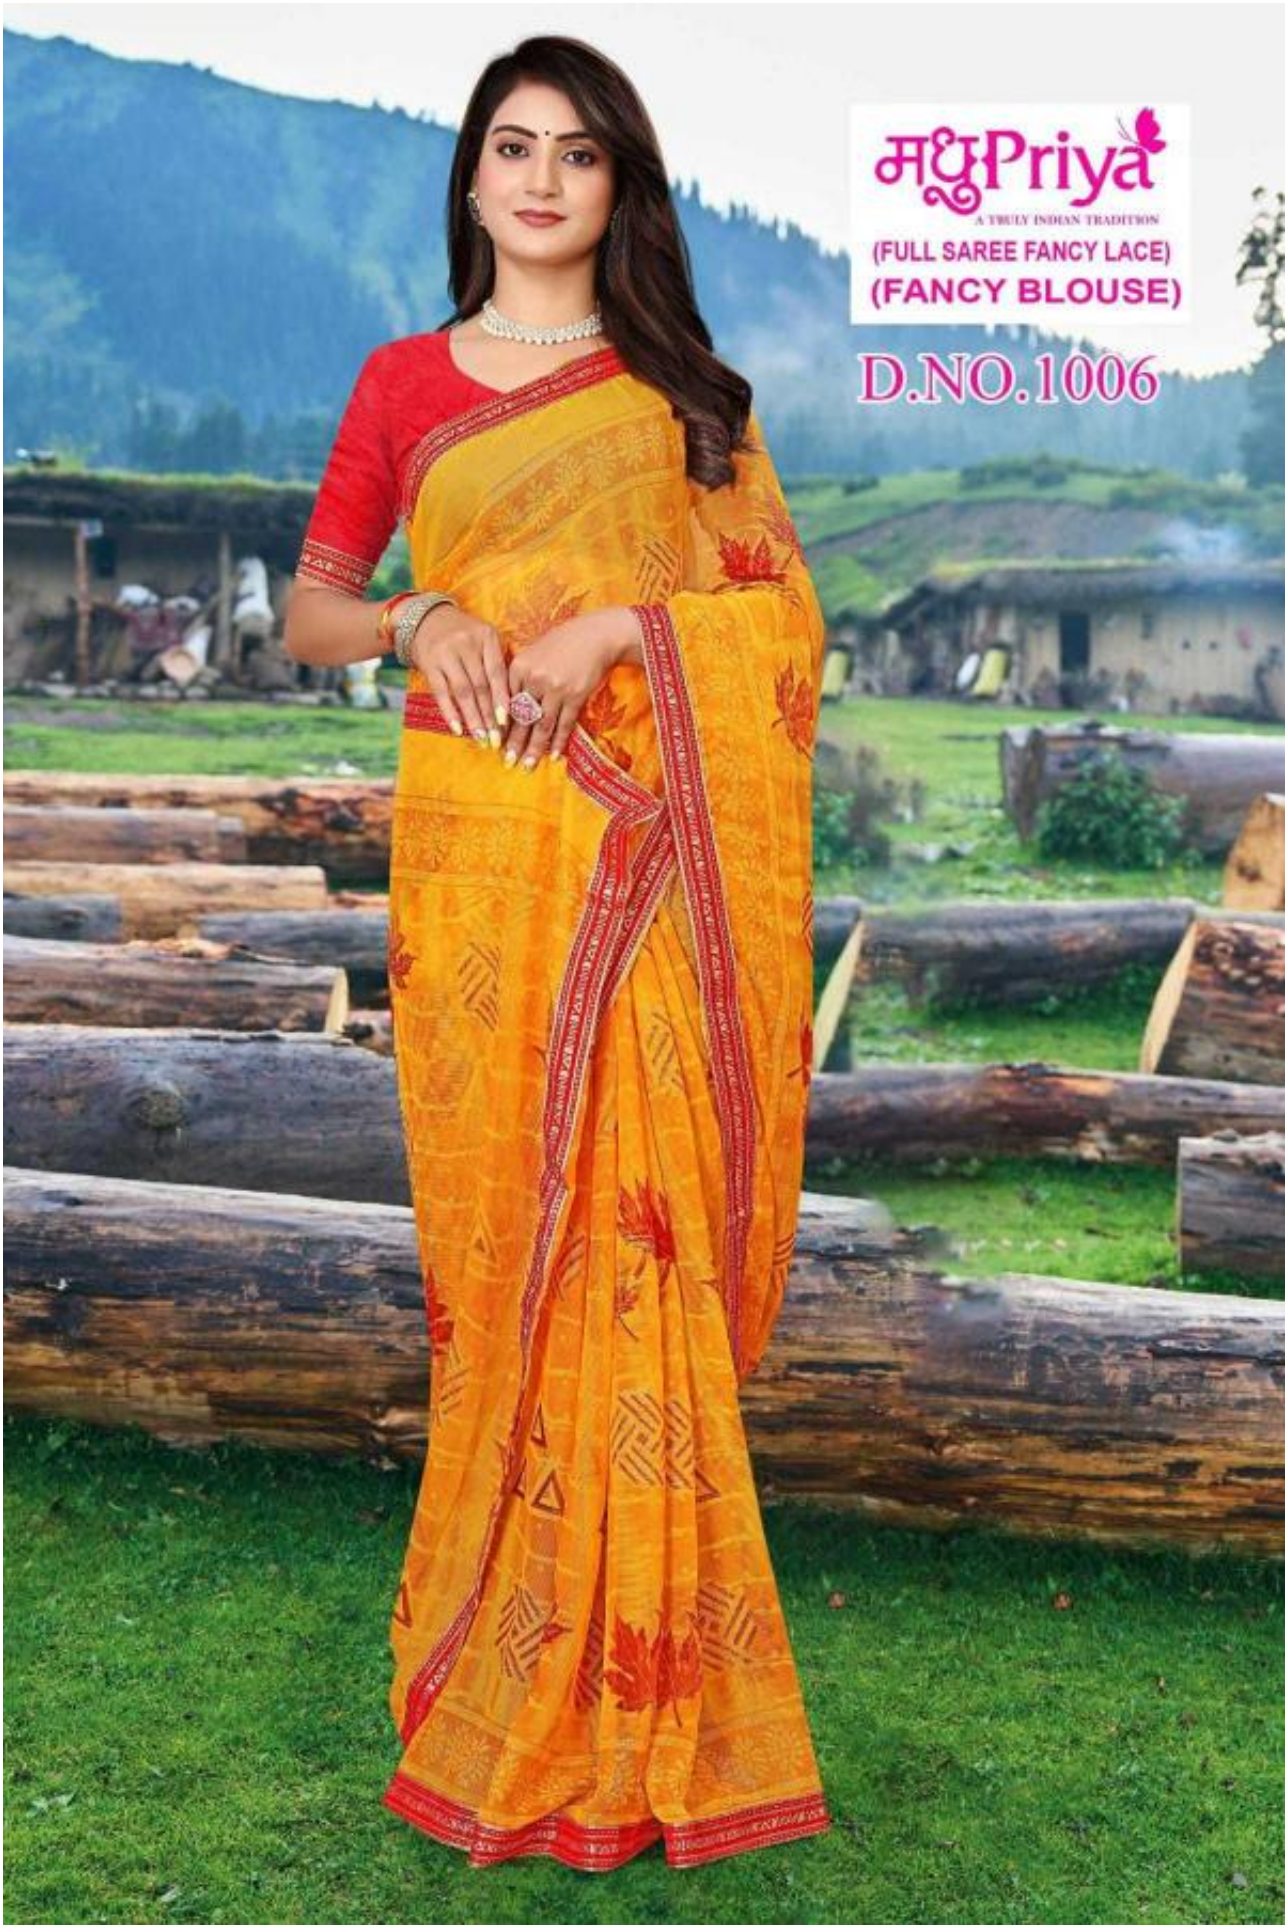

मधुPriya

A TRULY INDIAN TRADITION
(FULL SAREE FANCY LACE)
(FANCY BLOUSE)

D.NO.1002

मधुPriya

A TRULY INDIAN TRADITION
(FULL SAREE FANCY LACE)
(FANCY BLOUSE)

D.NO.1004

मधुPriya

A TRULY INDIAN TRADITION
(FULL SAREE FANCY LACE)
(FANCY BLOUSE)

D.NO.1008

मधुPriya
A TRULY INDIAN TRADITION

(FULL SAREE FANCY LACE)
(FANCY BLOUSE)

D.NO.1006

मधुPriya

A TRULY INDIAN TRADITION
(FULL SAREE FANCY LACE)
(FANCY BLOUSE)

D.NO.1005

मधुPriya

A TRULY INDIAN TRADITION
(FULL SAREE FANCY LACE)
(FANCY BLOUSE)

D.NO.1001

मधुPriya

A TRULY INDIAN TRADITION
(FULL SAREE FANCY LACE)
(FANCY BLOUSE)

D.NO.1003

मधुPriya

A TRULY INDIAN TRADITION

(FULL SAREE FANCY LACE)
(FANCY BLOUSE)

D.NO.1007

CHOCOLATE VOL-29
(FULL SAREE FANCY LACE FANCY BLOUSE)