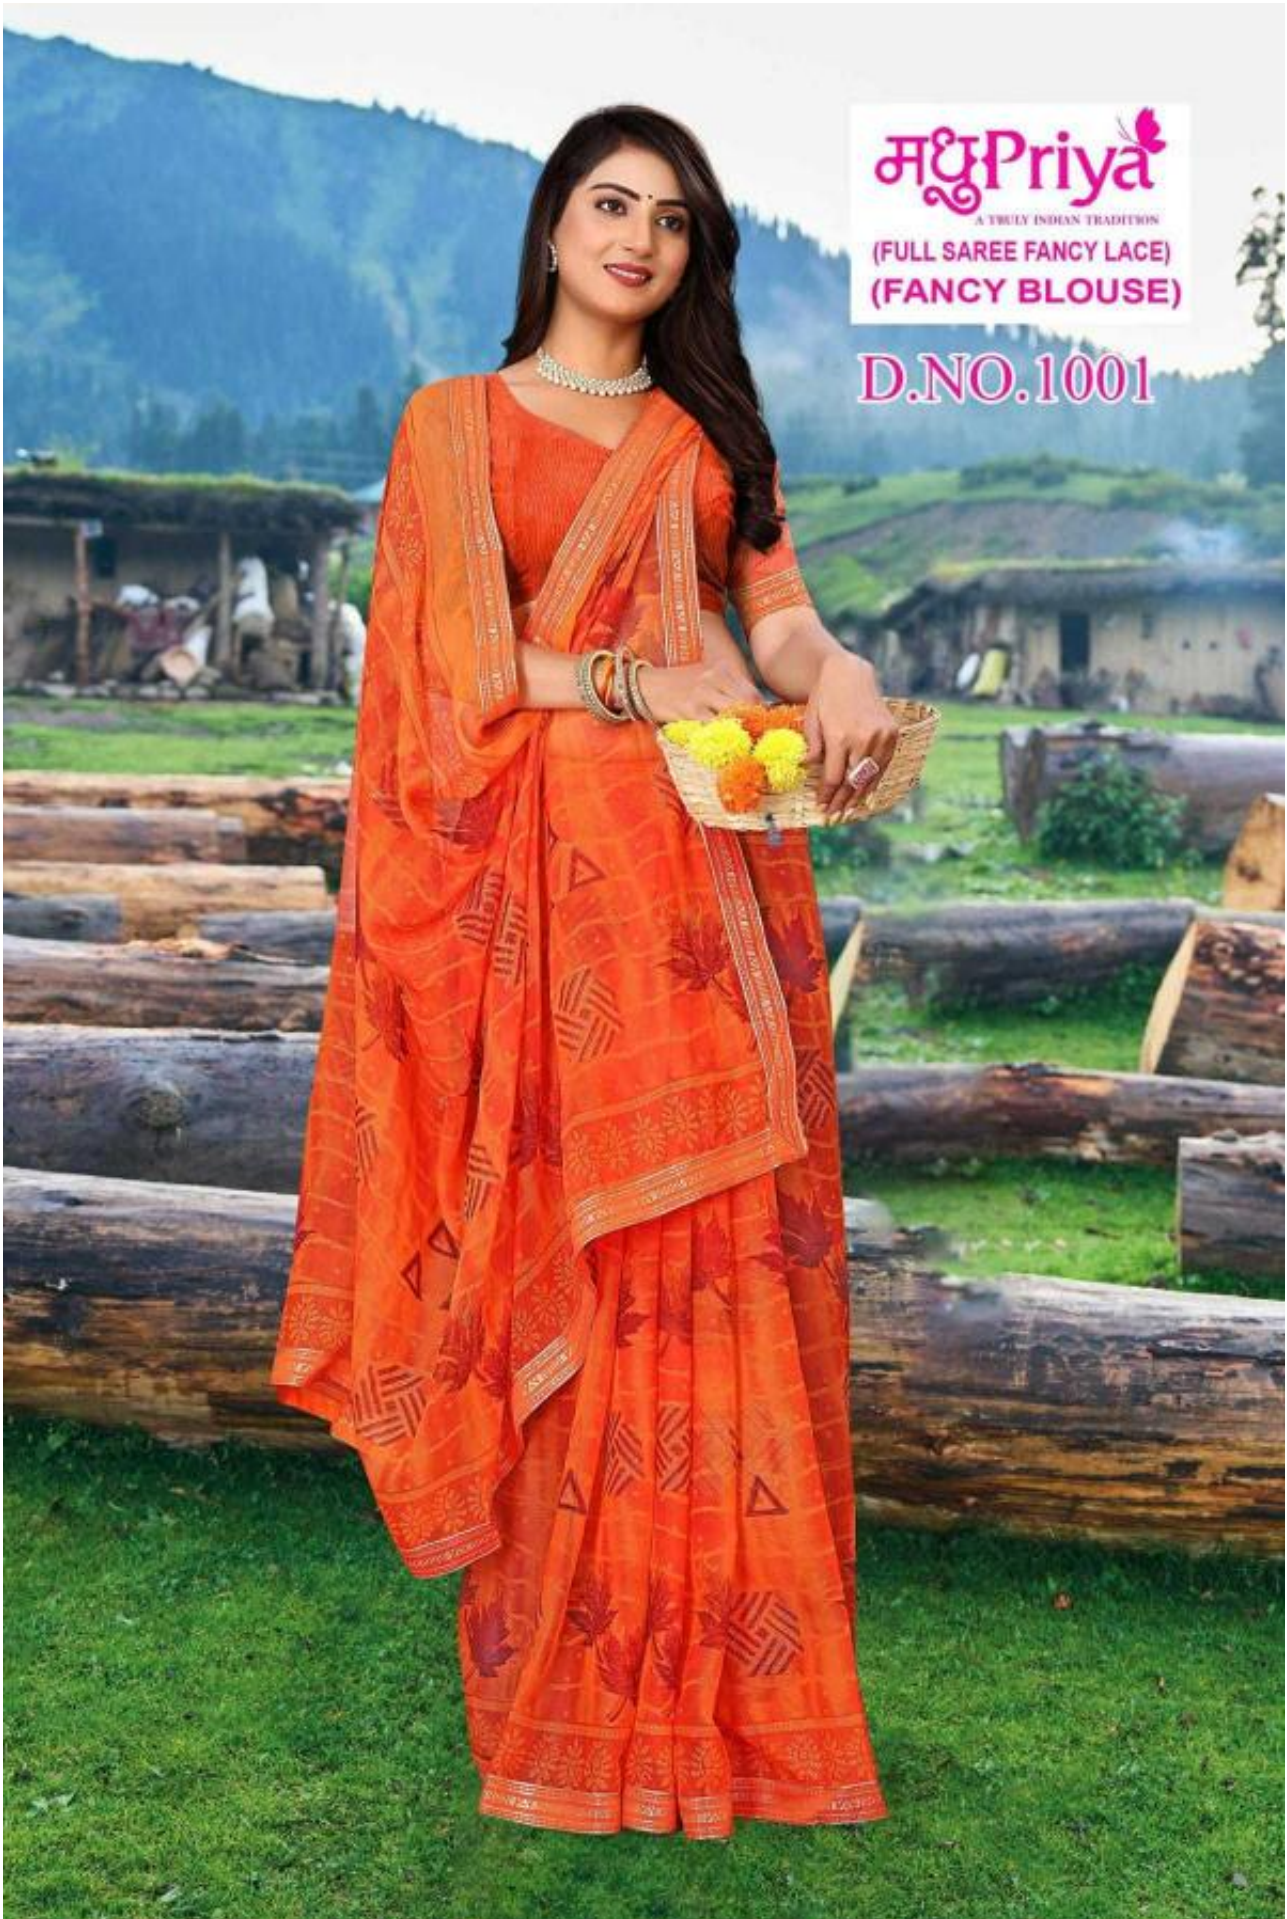

मधुPriya

A TRULY INDIAN TRADITION
(FULL SAREE FANCY LACE)
(FANCY BLOUSE)

D.NO.1002

मधुPriya

A TRULY INDIAN TRADITION
(FULL SAREE FANCY LACE)
(FANCY BLOUSE)

D.NO.1004

मधुPriya

A TRULY INDIAN TRADITION
(FULL SAREE FANCY LACE)
(FANCY BLOUSE)

D.NO.1008

मधुPriya
A TRULY INDIAN TRADITION

(FULL SAREE FANCY LACE)
(FANCY BLOUSE)

D.NO.1006

मधुPriya

A TRULY INDIAN TRADITION
(FULL SAREE FANCY LACE)
(FANCY BLOUSE)

D.NO.1005

मधुPriya

A TRULY INDIAN TRADITION
(FULL SAREE FANCY LACE)
(FANCY BLOUSE)

D.NO.1001

मधुPriya

A TRULY INDIAN TRADITION
(FULL SAREE FANCY LACE)
(FANCY BLOUSE)

D.NO.1003

मधुPriya

A TRULY INDIAN TRADITION

(FULL SAREE FANCY LACE)
(FANCY BLOUSE)

D.NO.1007

CHOCOLATE VOL-29
(FULL SAREE FANCY LACE FANCY BLOUSE)