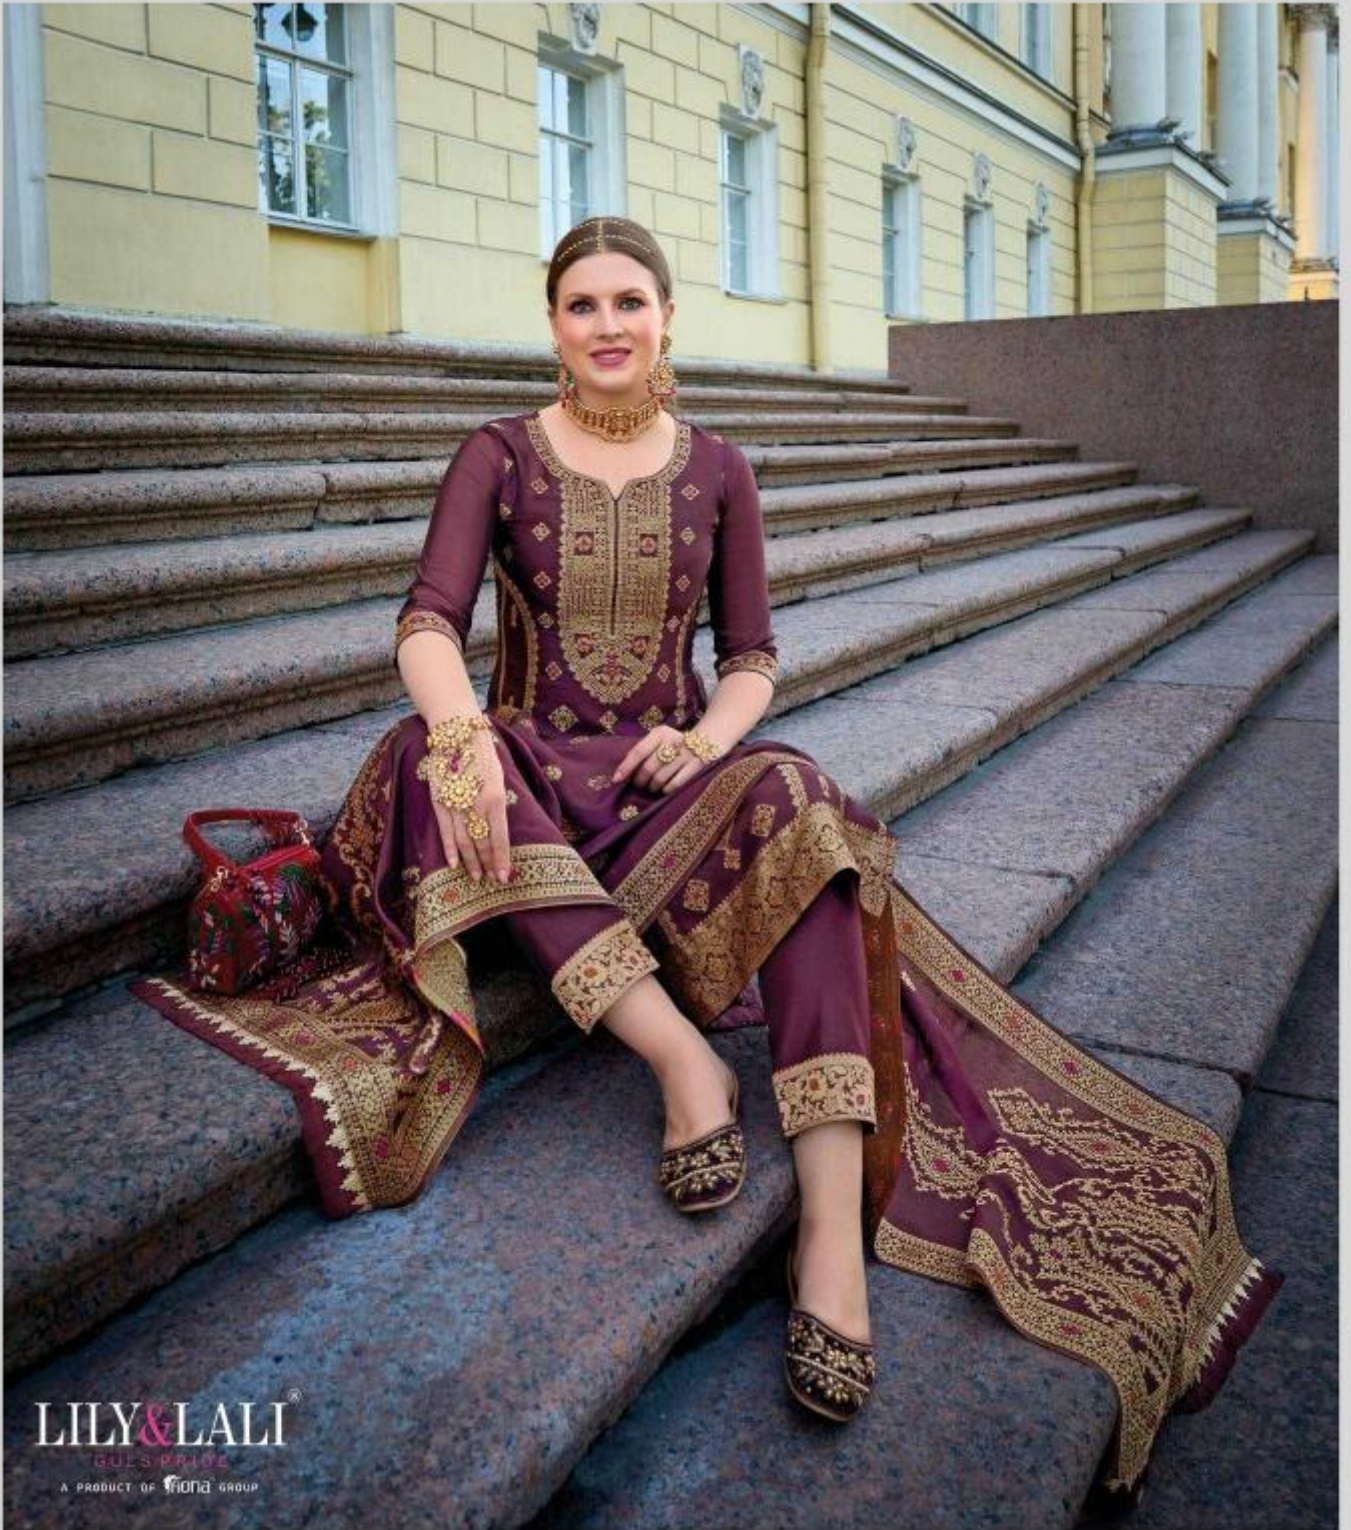

# Silkyness

VOL - 02

LILY&LALI<sup>®</sup>  
GULS PRIDE  
A PRODUCT OF FIONA GROUP

LILY & LALI<sup>®</sup>  
WOMEN'S PRIDE  
A DIVISION OF FIONA GROUP

YOU CAN WEAR BLACK AT ANY TIME, YOU CAN WEAR IT AT ANY AGE, YOU MAY WEAR IT FOR ALMOST ANY OCCASION