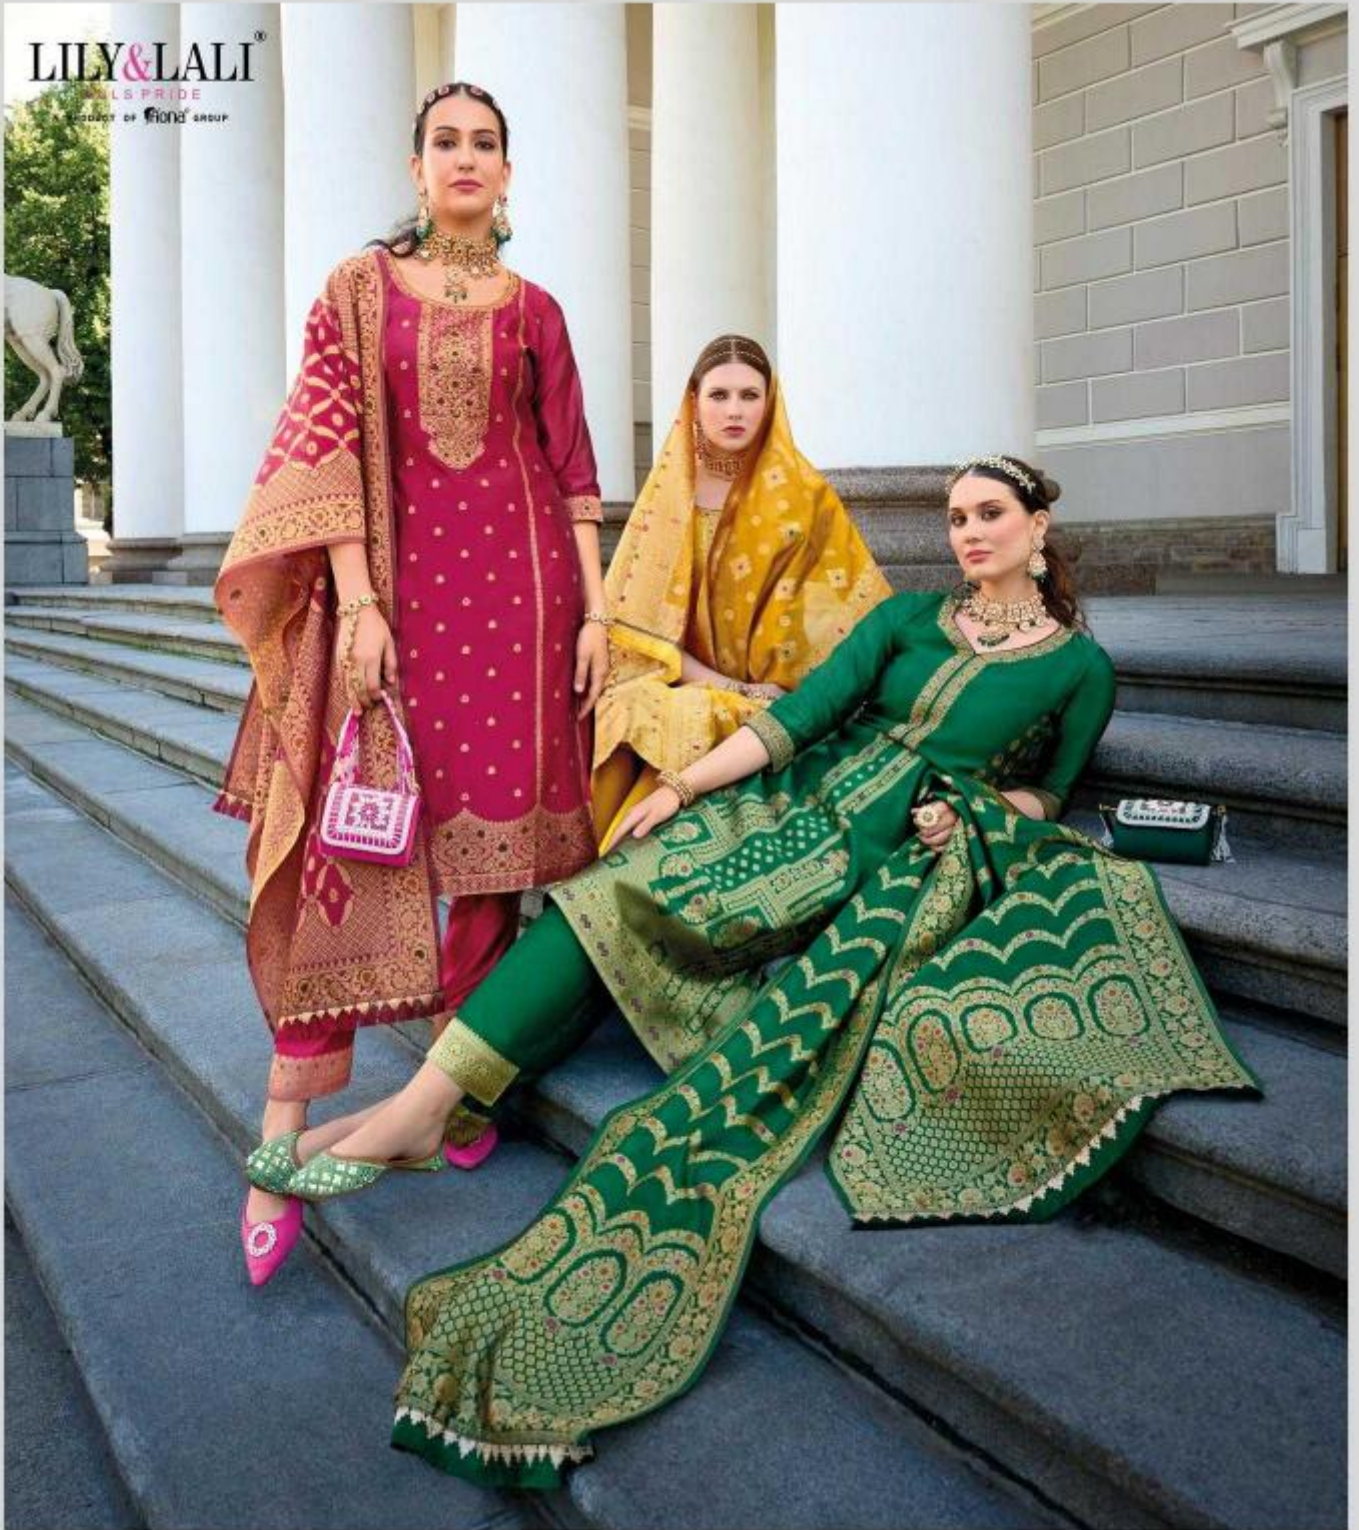

# Silkyness

VOL - 02

LILY&LALI<sup>®</sup>  
GULS PRIDE  
A PRODUCT OF FIONA GROUP

LILY & LALI<sup>®</sup>  
WOMEN'S PRIDE  
A DIVISION OF FIONA GROUP

YOU CAN WEAR BLACK AT ANY TIME, YOU CAN WEAR IT AT ANY AGE, YOU MAY WEAR IT FOR ALMOST ANY OCCASION