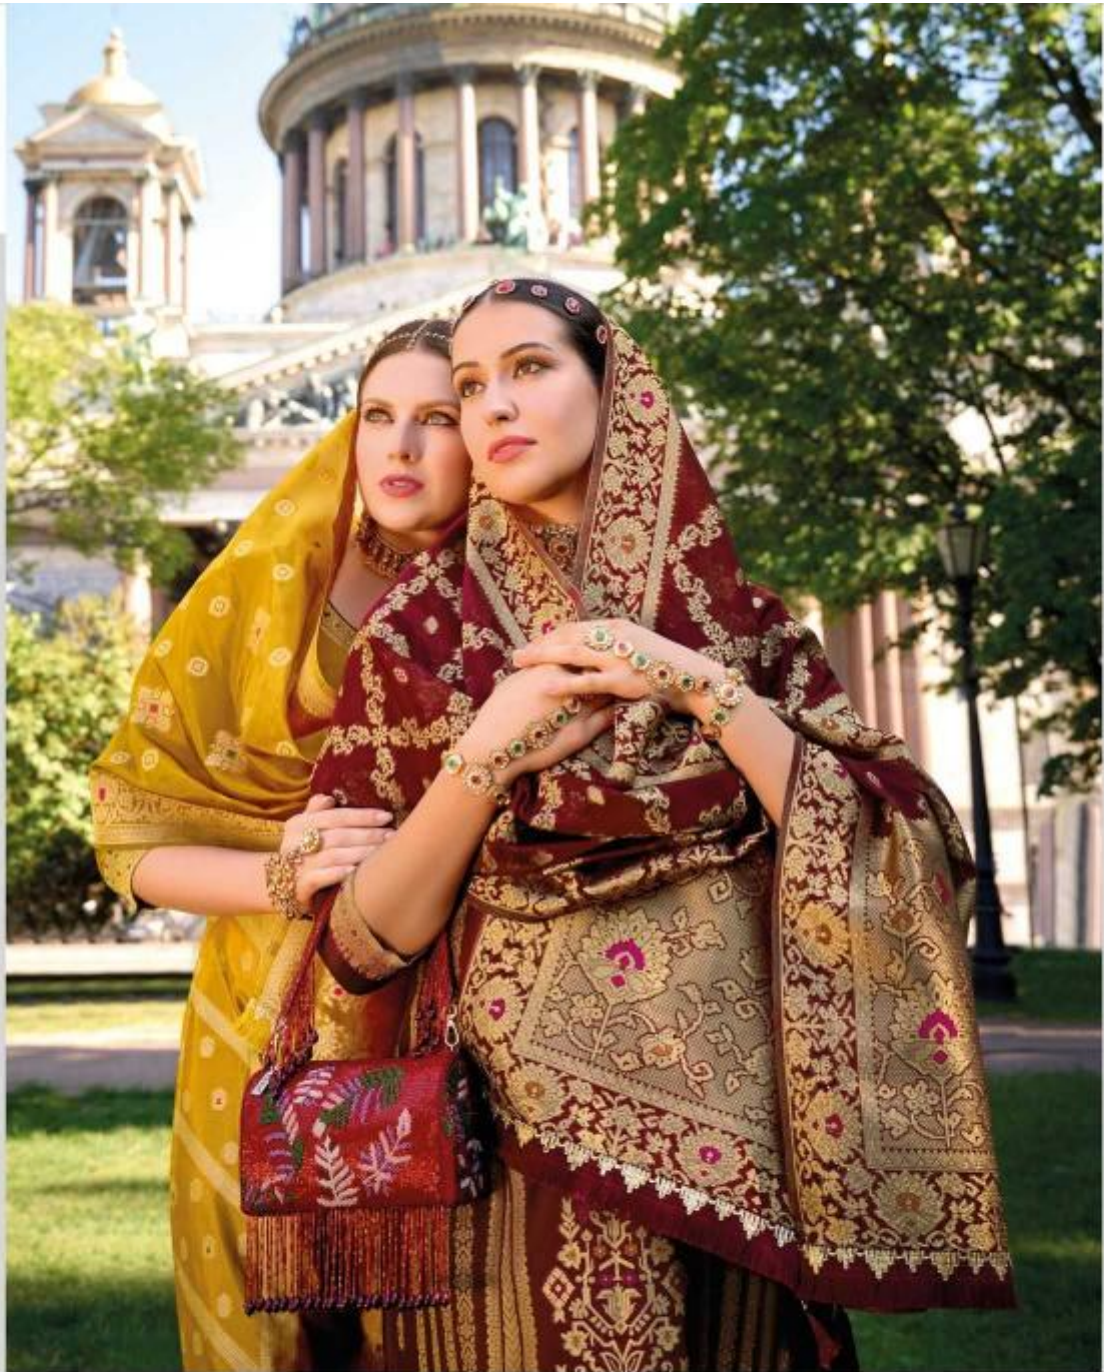

# Silkyness

VOL - 02

LILY&LALI<sup>®</sup>  
GULS PRIDE  
A PRODUCT OF FIONA GROUP

LILY & LALI<sup>®</sup>  
WOMEN'S PRIDE  
A DIVISION OF FIONA GROUP

YOU CAN WEAR BLACK AT ANY TIME, YOU CAN WEAR IT AT ANY AGE, YOU MAY WEAR IT FOR ALMOST ANY OCCASION