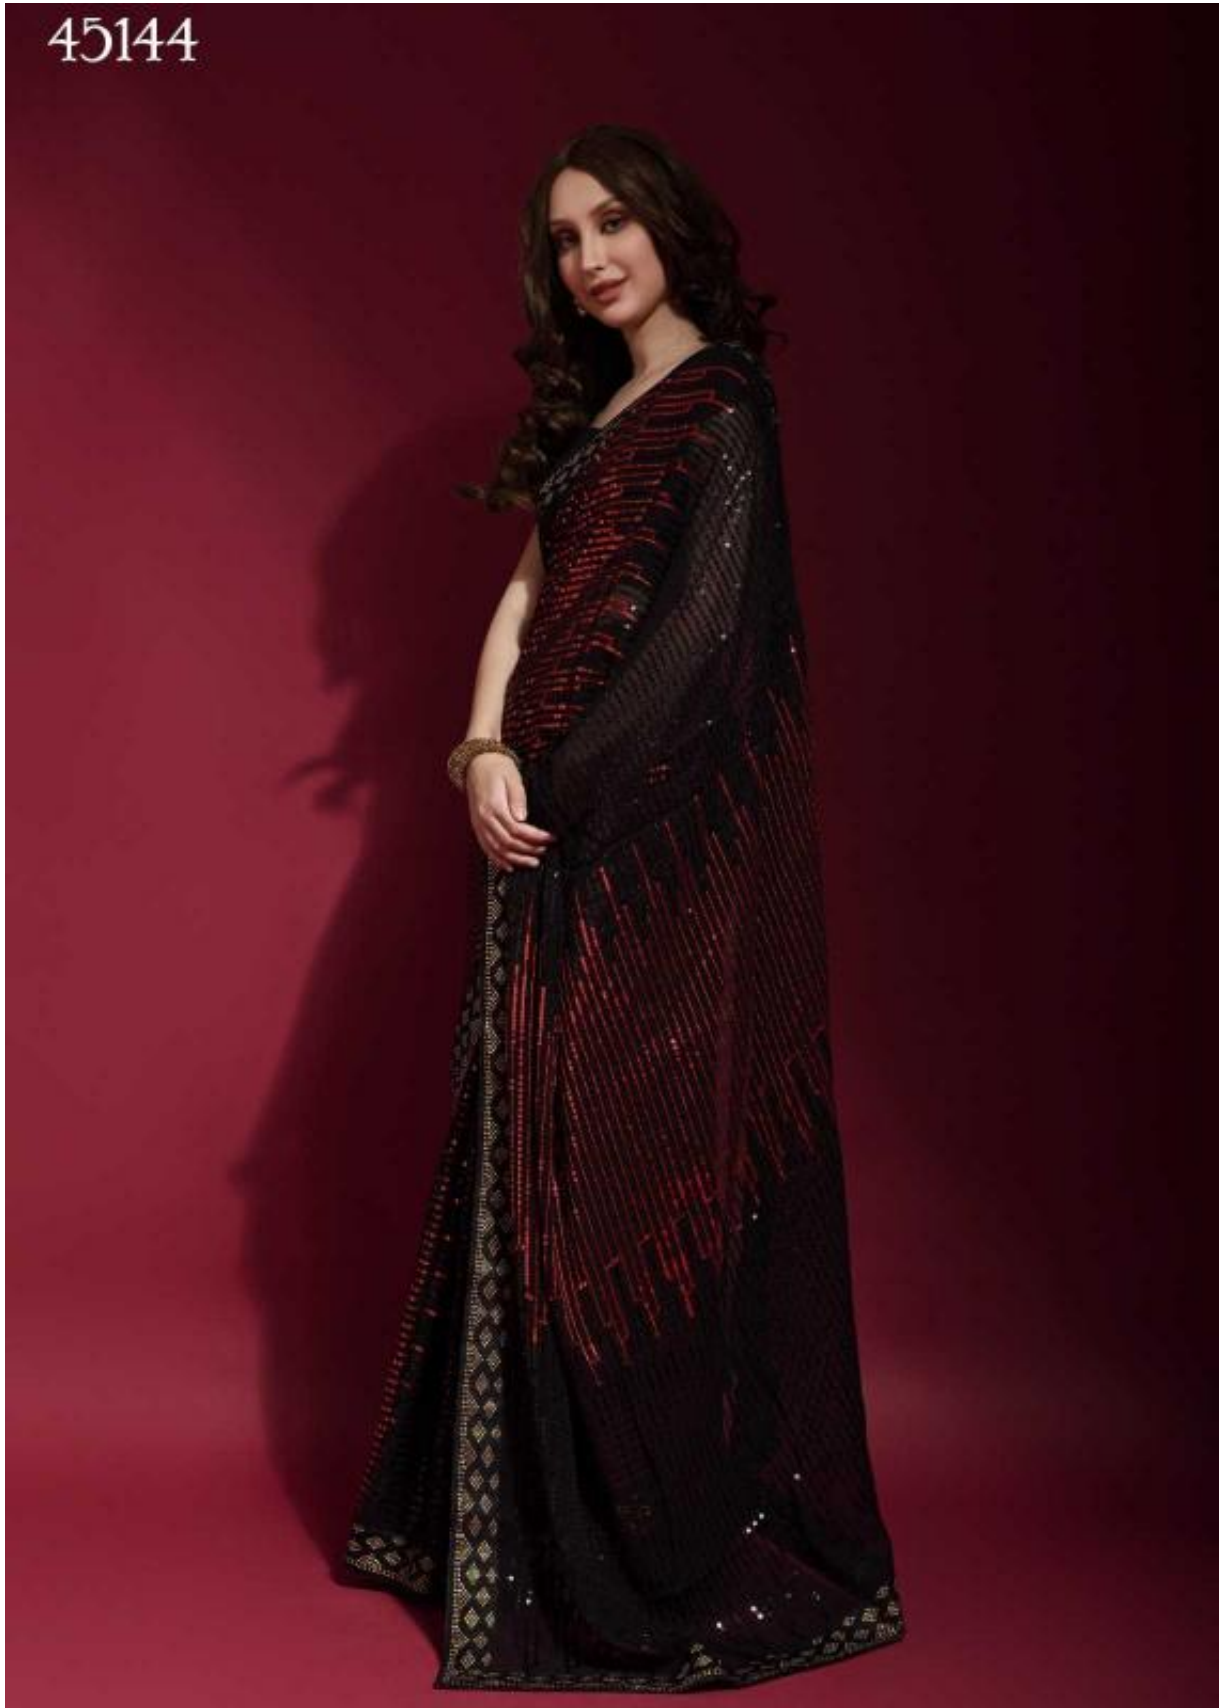

45019

45019

45015

45016

45139

45144

MINNIE

SKU	Saree Fabric	Blouse Fabric	Saree Length	Blouse Length	Blouse TYPE	WORK
45025	BANGLORI SILK	BANGLORI SILK	5.50 mtr	0.80 mtr	UN-Stitched	Embroidery and sequenc Work
45026	BANGLORI SILK	BANGLORI SILK	5.50 mtr	0.80 mtr	UN-Stitched	Embroidery and sequenc Work
45029	BANGLORI SILK	BANGLORI SILK	5.50 mtr	0.80 mtr	UN-Stitched	Embroidery and sequenc Work
45239	GEORGETTE	ART SILK	5.50 mtr	0.80 mtr	UN-Stitched	SEQUENCE
45244	GEORGETTE	ART SILK	5.50 mtr	0.80 mtr	UN-Stitched	SEQUENCE