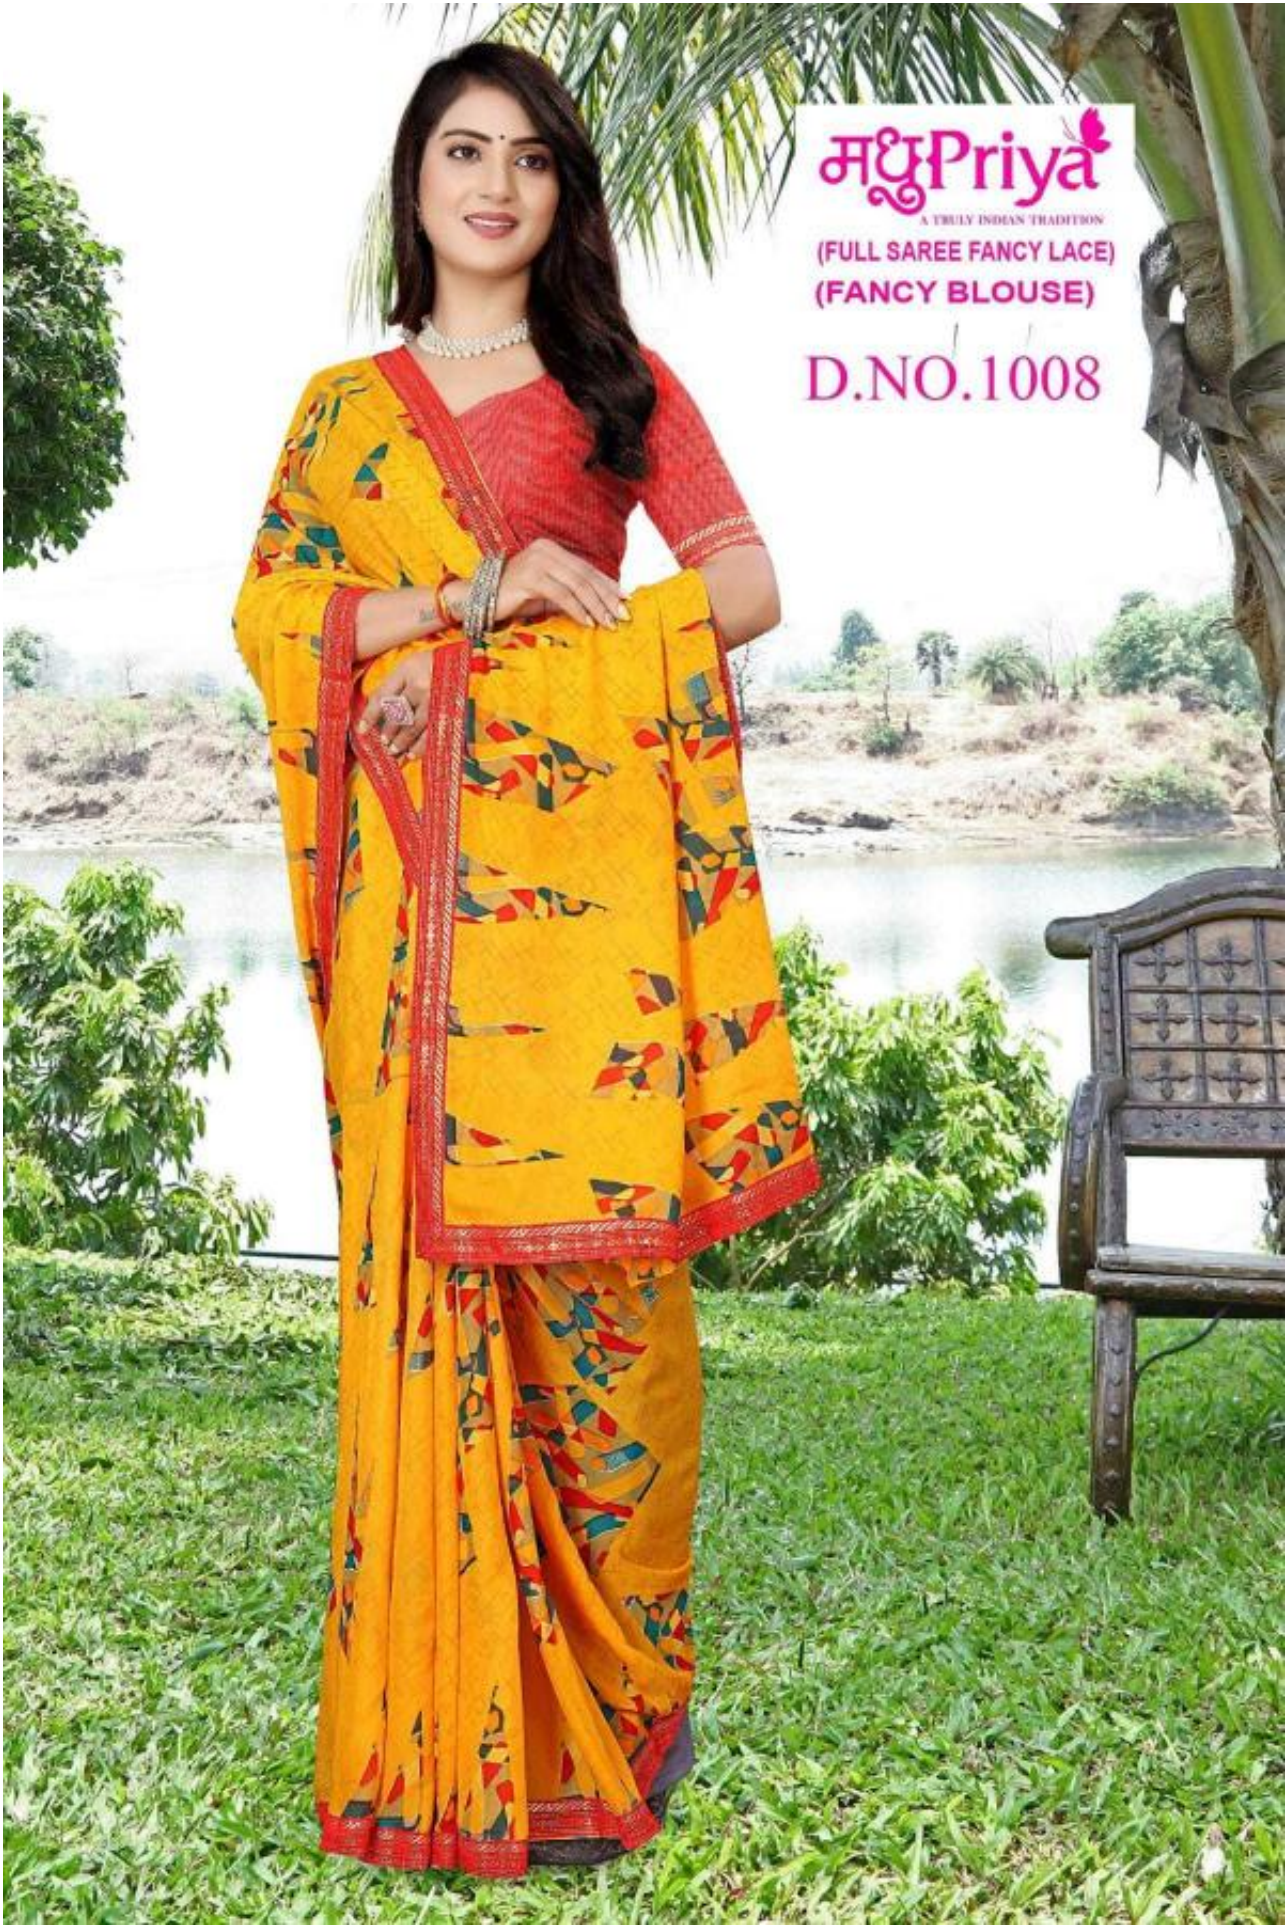

मधुPriya

A TRULY INDIAN TRADITION
(FULL SAREE FANCY LACE)
(FANCY BLOUSE)

D.NO.1004

मधुPriya

A TRULY INDIAN TRADITION
(FULL SAREE FANCY LACE)
(FANCY BLOUSE)

D.NO.1002

मधुPriya

A TRULY INDIAN TRADITION
(FULL SAREE FANCY LACE)
(FANCY BLOUSE)

D.NO.1007

मधुPriya

A TRULY INDIAN TRADITION
(FULL SAREE FANCY LACE)
(FANCY BLOUSE)

D.NO.1003

मधुPriya

A TRULY INDIAN TRADITION
(FULL SAREE FANCY LACE)
(FANCY BLOUSE)

D.NO.1006

मधुPriya

A THREE INDIAN TRADITION

(FULL SAREE FANCY LACE)

(FANCY BLOUSE)

D.NO.1005

मधुPriya

A TRULY INDIAN TRADITION
(FULL SAREE FANCY LACE)
(FANCY BLOUSE)

D.NO.1008

मधुPriya