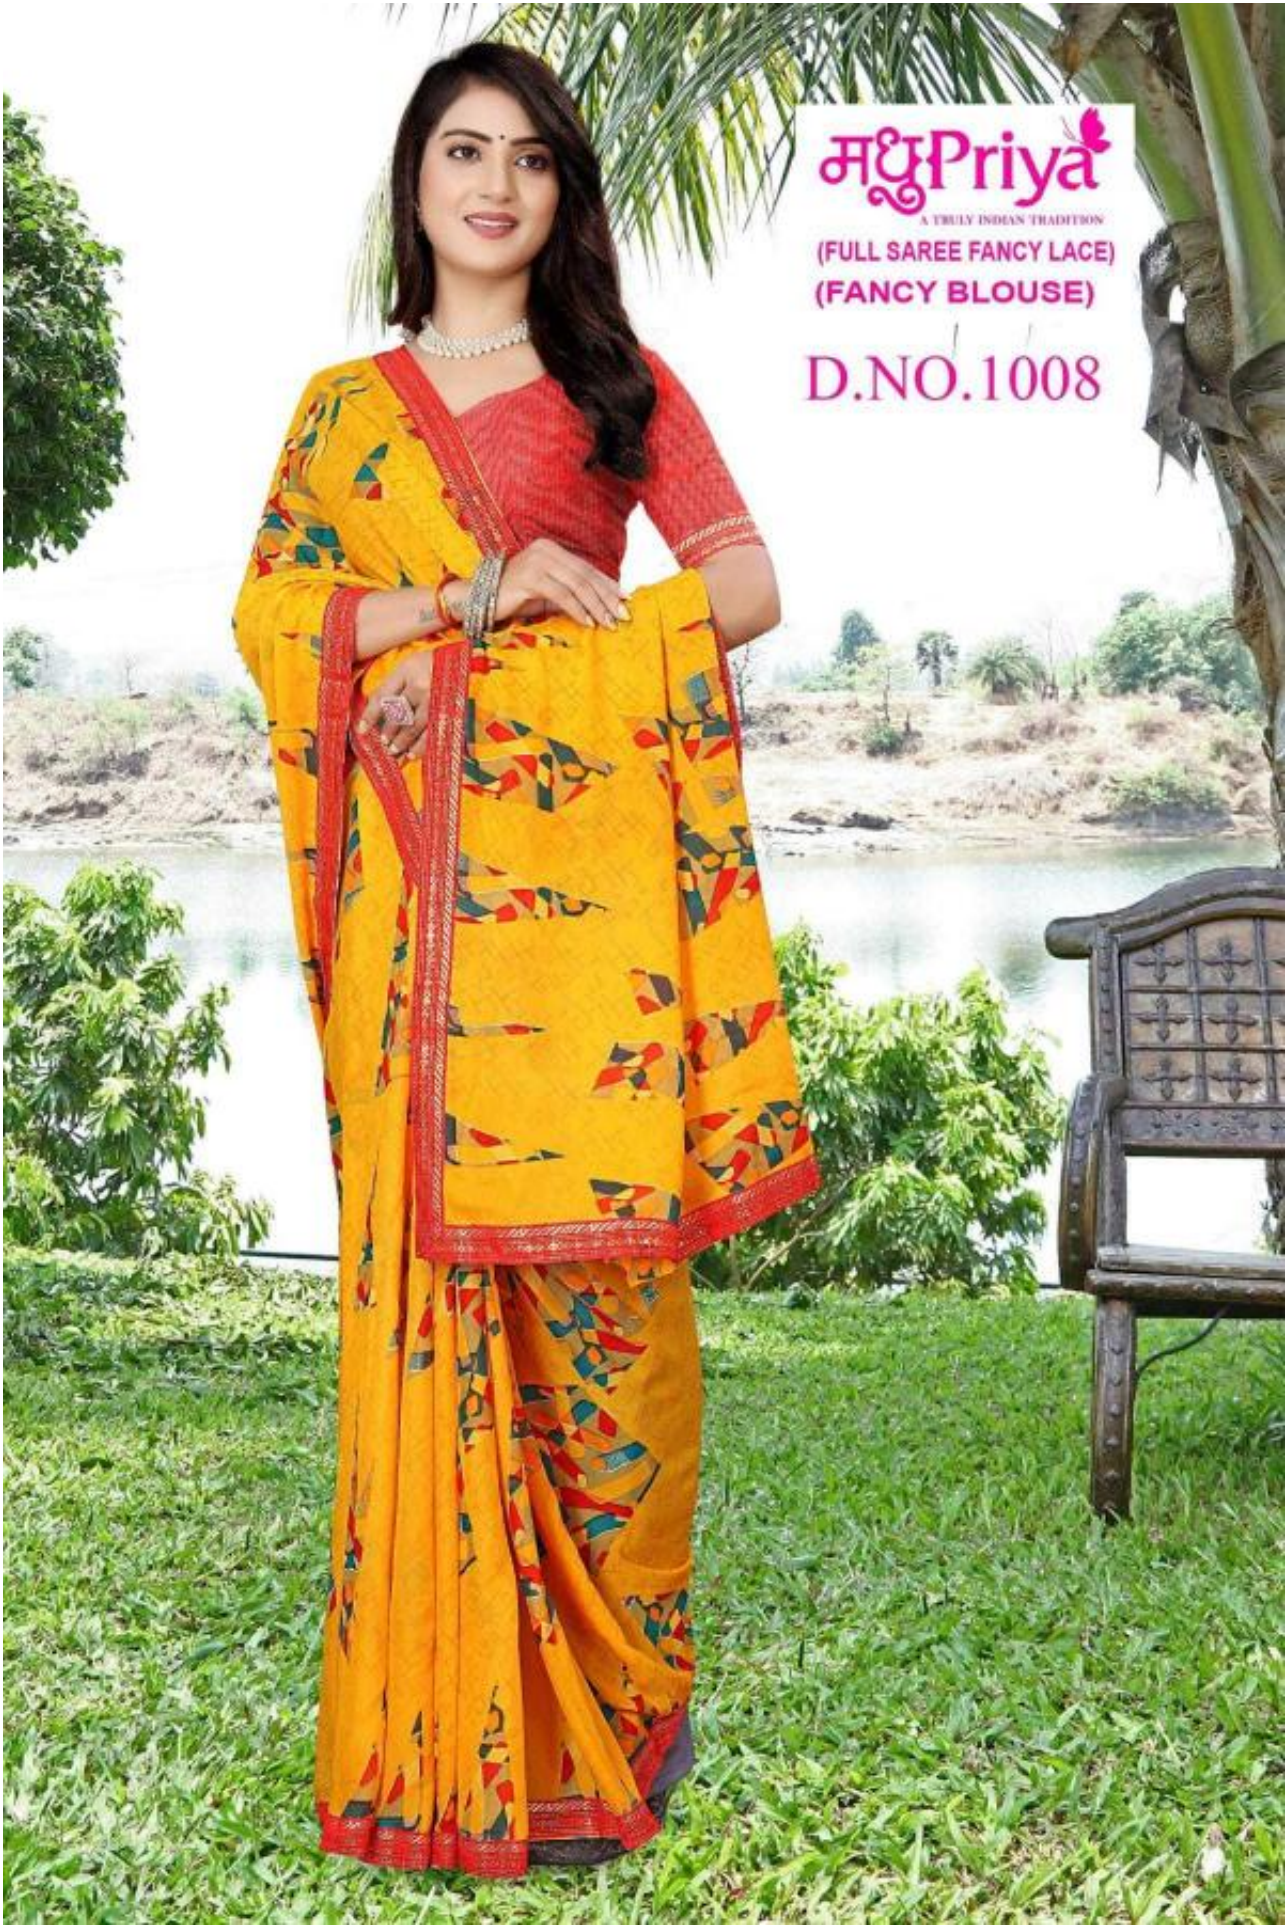

मधुPriya

A TRULY INDIAN TRADITION
(FULL SAREE FANCY LACE)
(FANCY BLOUSE)

D.NO.1004

मधुPriya

A TRULY INDIAN TRADITION
(FULL SAREE FANCY LACE)
(FANCY BLOUSE)

D.NO.1002

मधुPriya

A TRULY INDIAN TRADITION
(FULL SAREE FANCY LACE)
(FANCY BLOUSE)

D.NO.1007

मधुPriya

A TRULY INDIAN TRADITION
(FULL SAREE FANCY LACE)
(FANCY BLOUSE)

D.NO.1003

मधुPriya

A TRULY INDIAN TRADITION
(FULL SAREE FANCY LACE)
(FANCY BLOUSE)

D.NO.1006

मधुPriya

A THREE INDIAN TRADITION

(FULL SAREE FANCY LACE)

(FANCY BLOUSE)

D.NO.1005

मधुPriya

A TRULY INDIAN TRADITION
(FULL SAREE FANCY LACE)
(FANCY BLOUSE)

D.NO.1008

मधुPriya

A TRULY INDIAN TRADITION
**(FULL SAREE FANCY LACE)
(FANCY BLOUSE)**

D.NO.1001

1001

1002

1003

1004

1005

1006