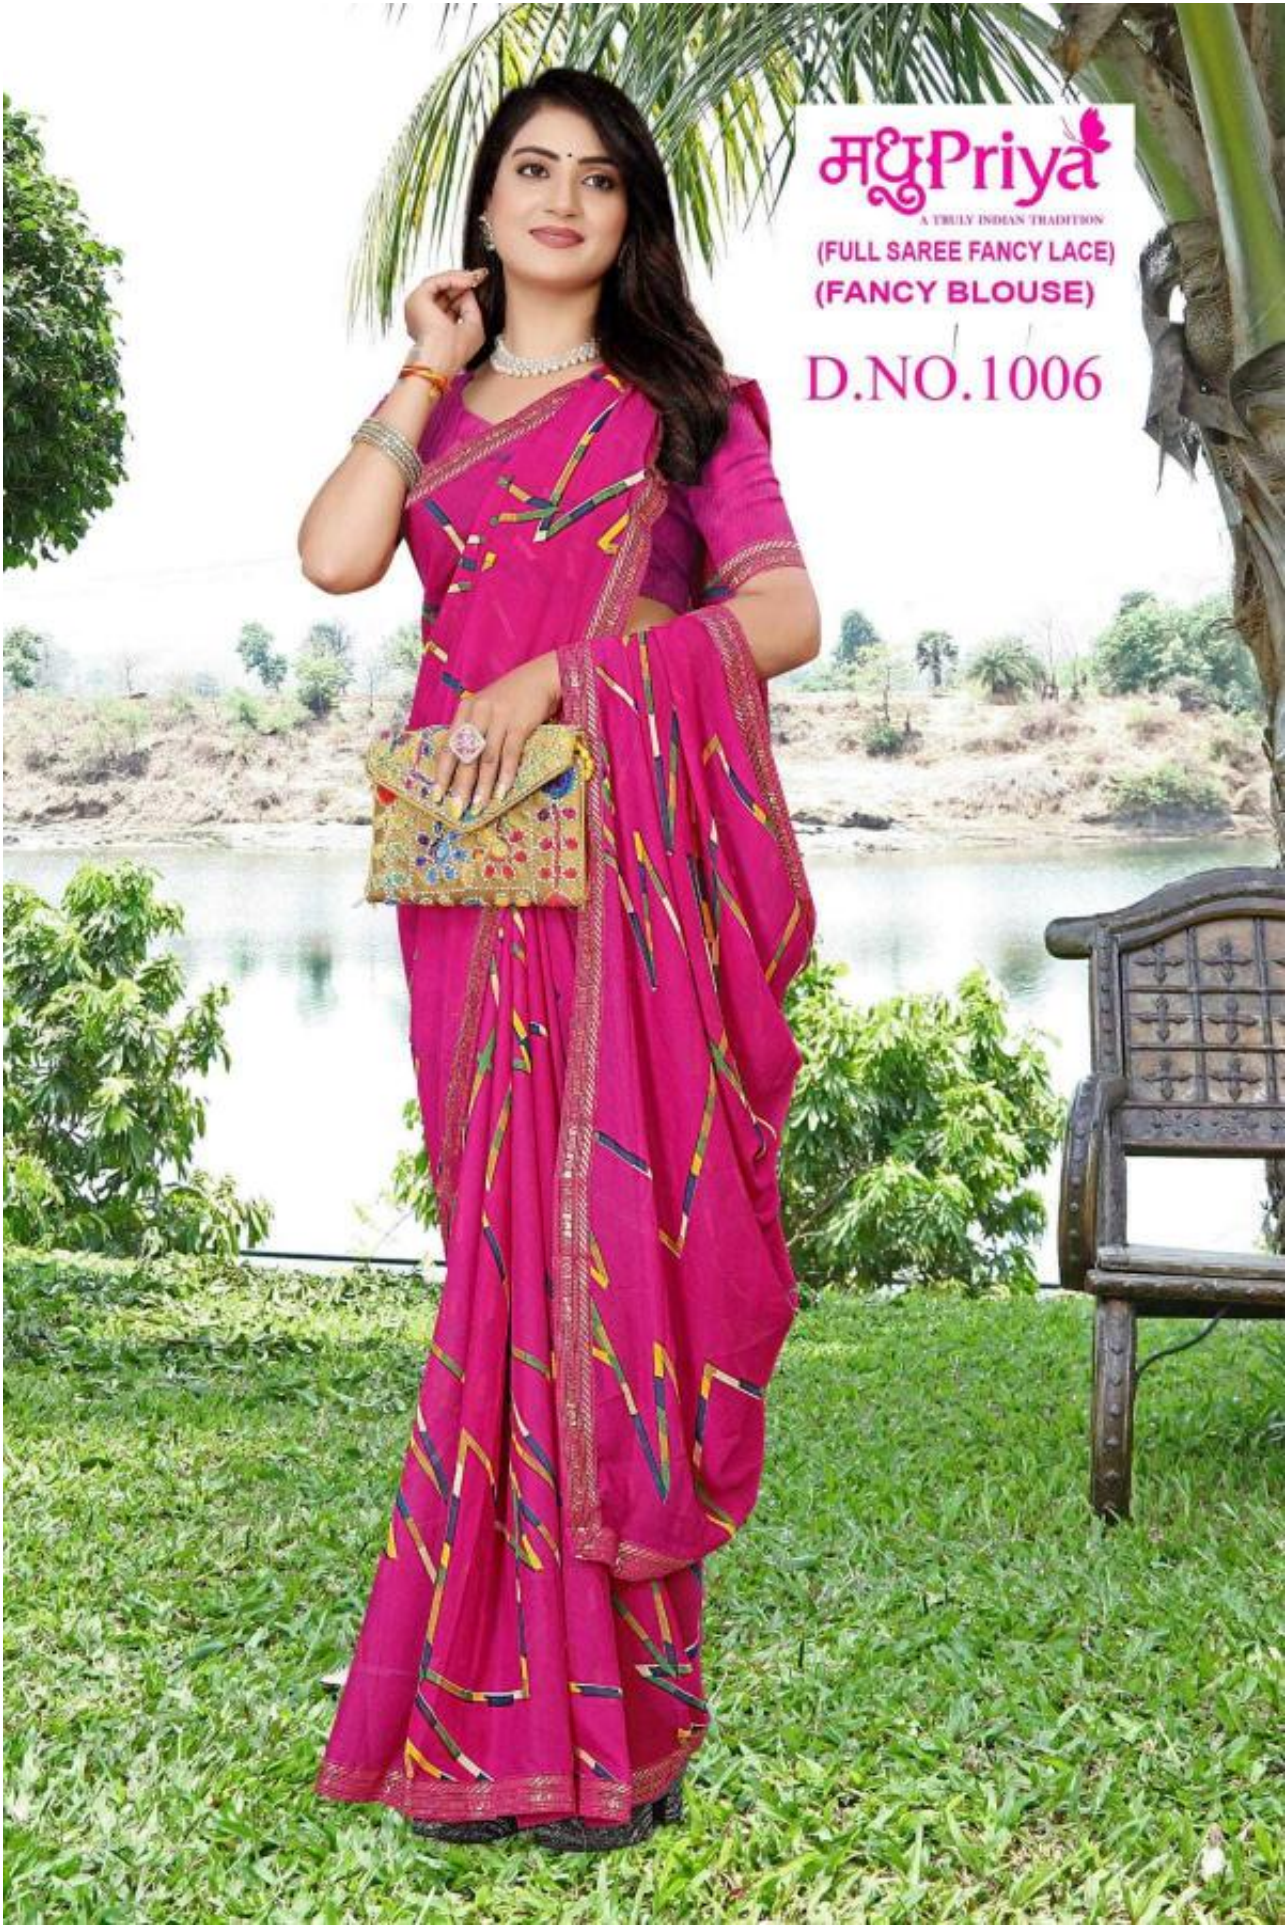

मधुPriya

A TRULY INDIAN TRADITION
(FULL SAREE FANCY LACE)
(FANCY BLOUSE)

D.NO.1004

मधुPriya

A TRULY INDIAN TRADITION
(FULL SAREE FANCY LACE)
(FANCY BLOUSE)

D.NO.1002

मधुPriya

A TRULY INDIAN TRADITION
(FULL SAREE FANCY LACE)
(FANCY BLOUSE)

D.NO.1007

मधुPriya

A TRULY INDIAN TRADITION
(FULL SAREE FANCY LACE)
(FANCY BLOUSE)

D.NO.1003

मधुPriya

A TRULY INDIAN TRADITION
(FULL SAREE FANCY LACE)
(FANCY BLOUSE)

D.NO.1006

मधुPriya

A THREE INDIAN TRADITION

(FULL SAREE FANCY LACE)

(FANCY BLOUSE)

D.NO.1005

मधुPriya

A TRULY INDIAN TRADITION
(FULL SAREE FANCY LACE)
(FANCY BLOUSE)

D.NO.1008

मधुPriya

A TRULY INDIAN TRADITION
**(FULL SAREE FANCY LACE)
(FANCY BLOUSE)**

D.NO.1001

YOU
TO
SAREE
LACE

(FULL SAREE FANCY LACE (FANCY BLOUSE))

CHIPS

1001

1002

1003