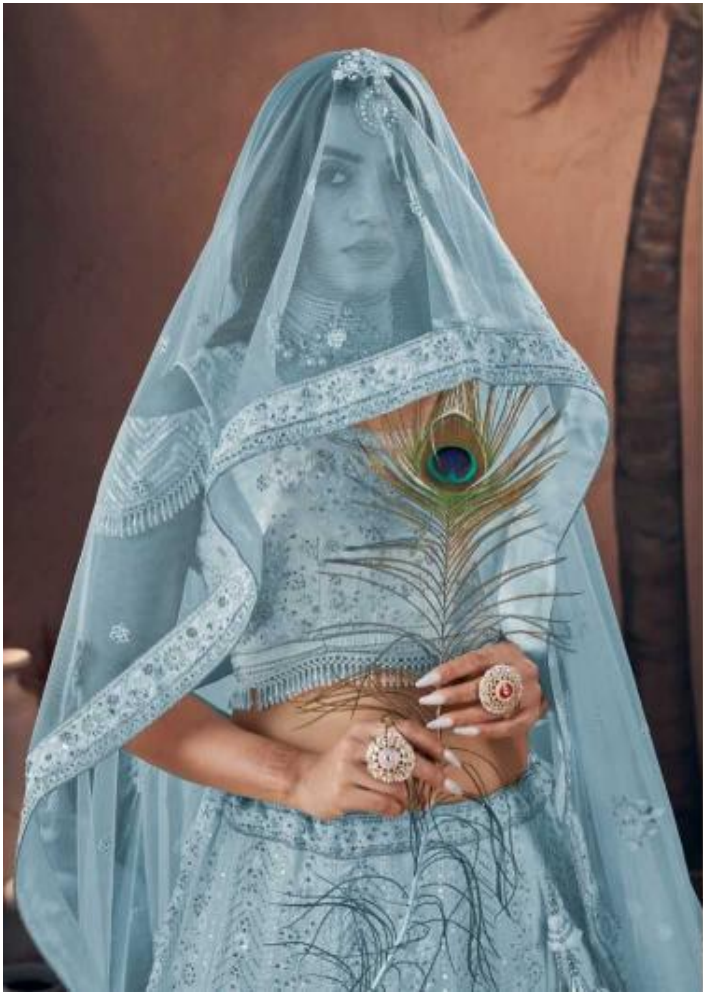

अनंतेश
Lifestyle

Fashion is a language that creates itself in cloth to interpret reality.

9005 B