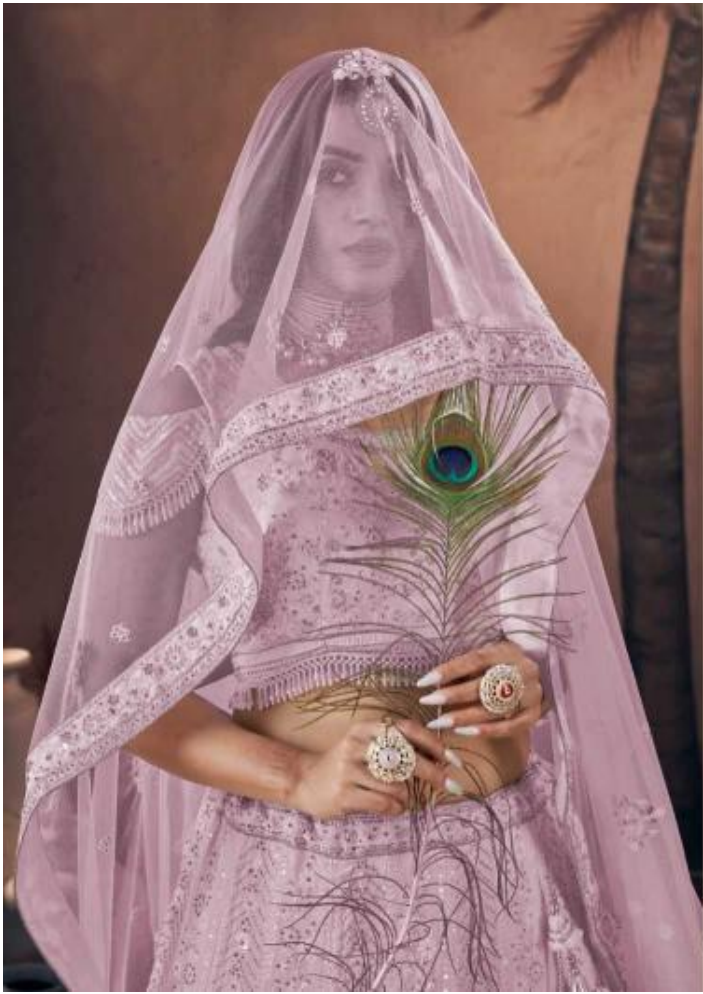

अनंतेश
Lifestyle

fashion is a language that creates itself in cloth to interpret reality.

9005 A