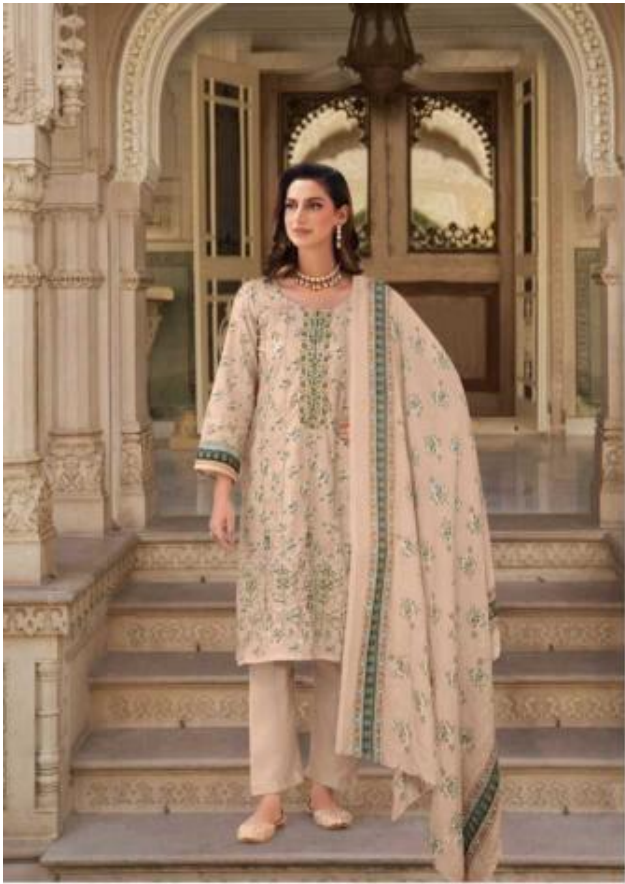

BIN SAEED
COLOR COLLECTION

shodho

Shroddha
DESIGNS

Shradha
DESIGNER

BIN SAIED
LADIES SUIT

■ ■ 1001 B

■ ■ 1001 D

■ ■ 1001 C

■ ■ 1001 A

1001 A

1001 B

1001 C

1001 D

BIN SAEED
COLOR COLLECTION