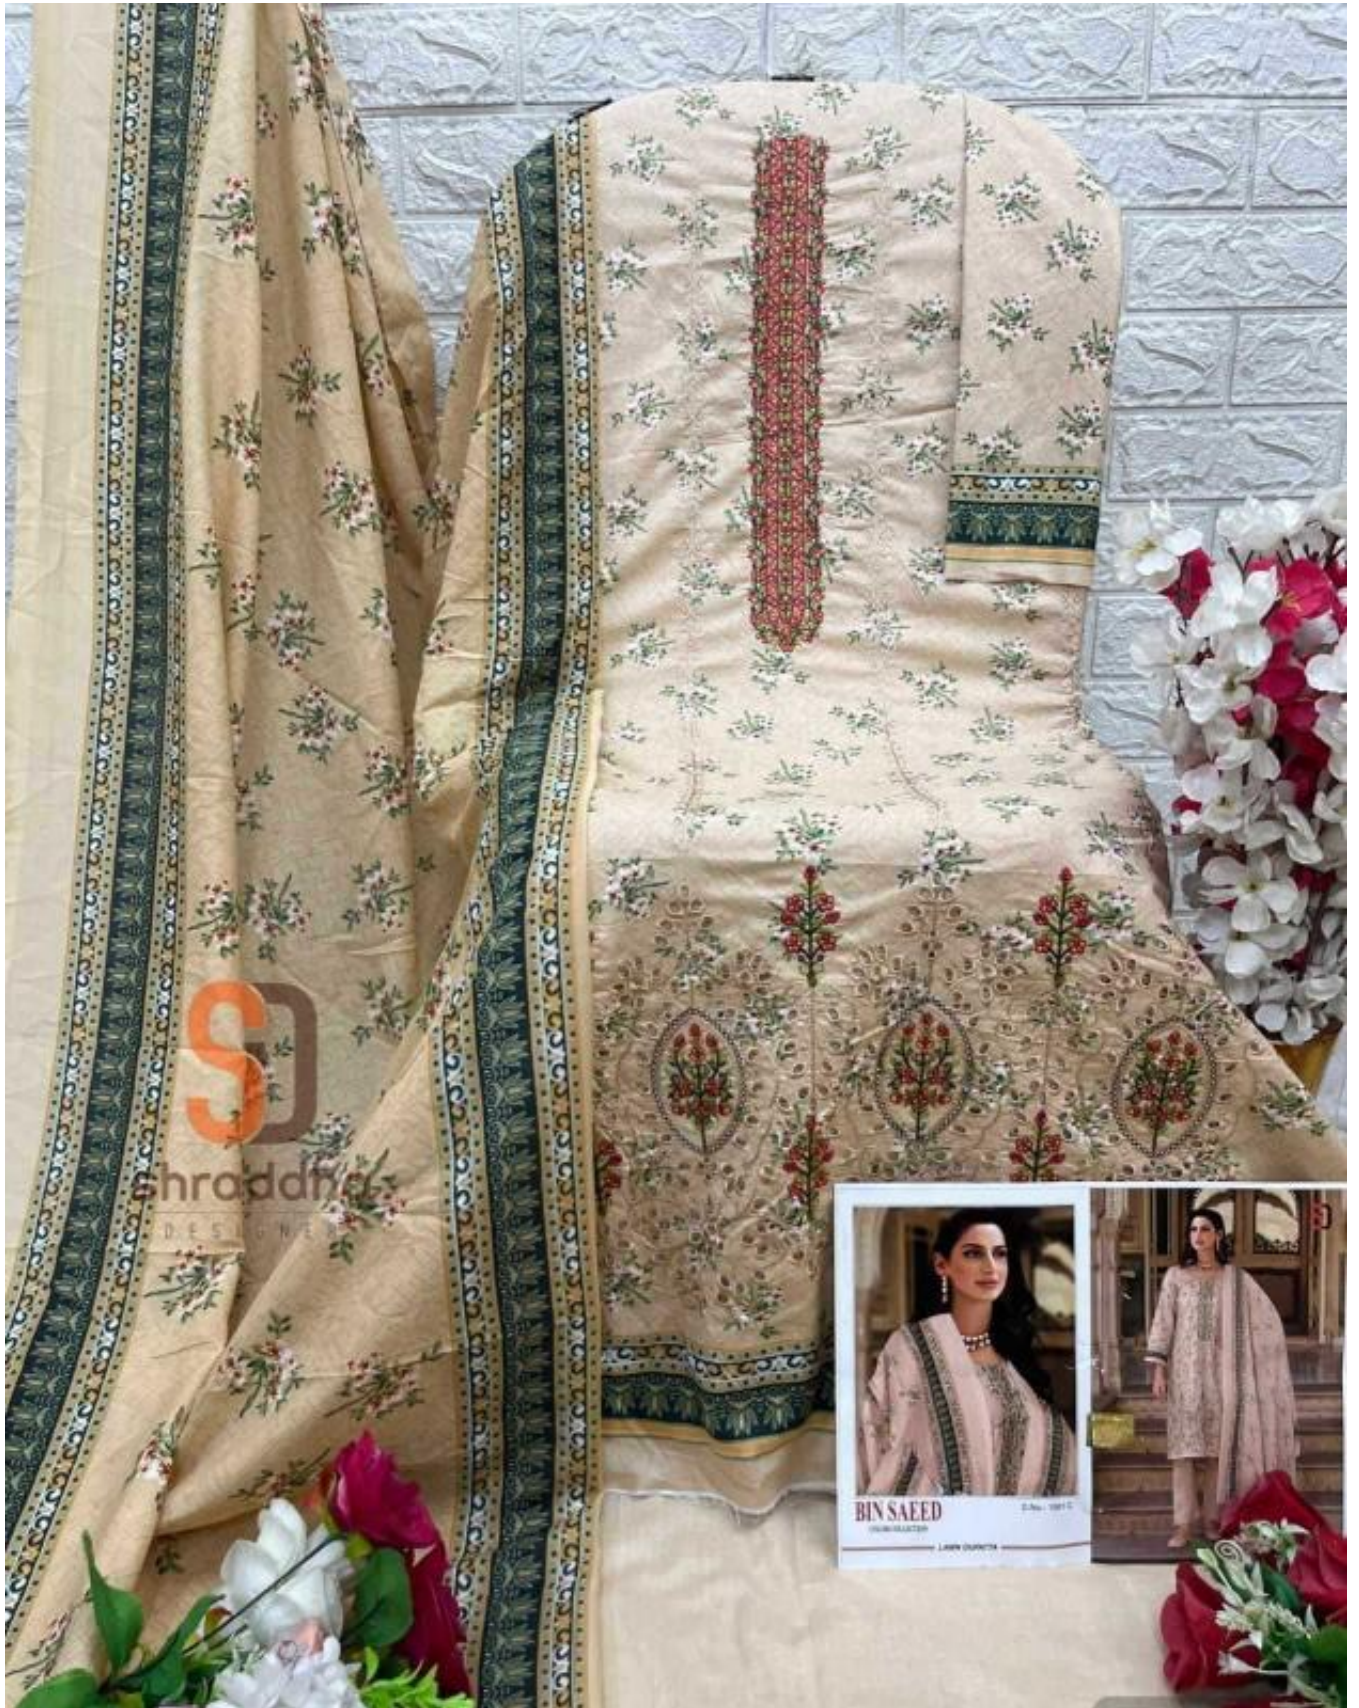

**BIN SAEED**  
COLOR COLLECTION

shodho

**BIN SAEED**

D No - 3001 B

LADIES COLLECTION

LADIES COLLECTION

shroddho

Shroddha  
DESIGNS

Shradha  
DESIGNER

**BIN SAEED**  
LADIES SUIT

■ ■ 1001 B

■ 1001 D

■ ■ 1001 C

■ ■ 1001 A

1001 A

1001 B

1001 C

1001 D

**BIN SAEED**  
COLOR COLLECTION