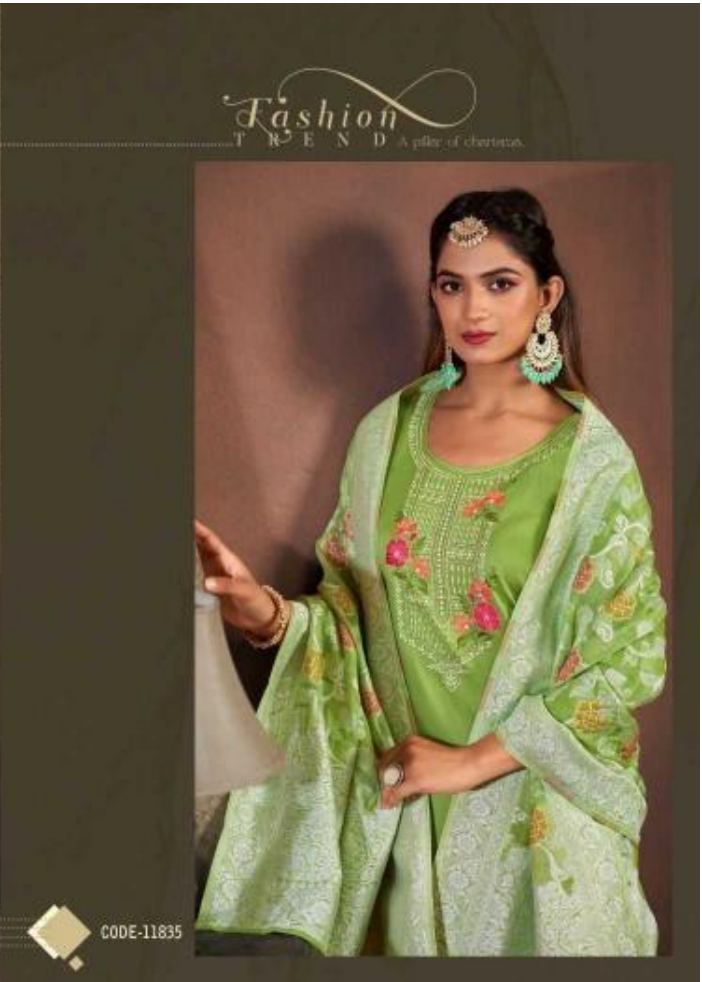

11831

11832

11833

11834

11835

11836

- TOP - JAM COTON WORK WITH JARKAN WORK
- BOTTOM - PURE REYON
- DUPATTA - PURE LAKHNAVI JWDARED MINAKARI
- DESIGNS - 06

CATALOGUE :- **AAS**
Edition - 7

Fashion
T R E N D A pillar of character.

CODE-11835

TRIP E

CODE-11832

Golden
BEAUTY
Ethereal Magic

CODE-11836

unbeatable
PATERN
Eye to get the attention

CODE-11831