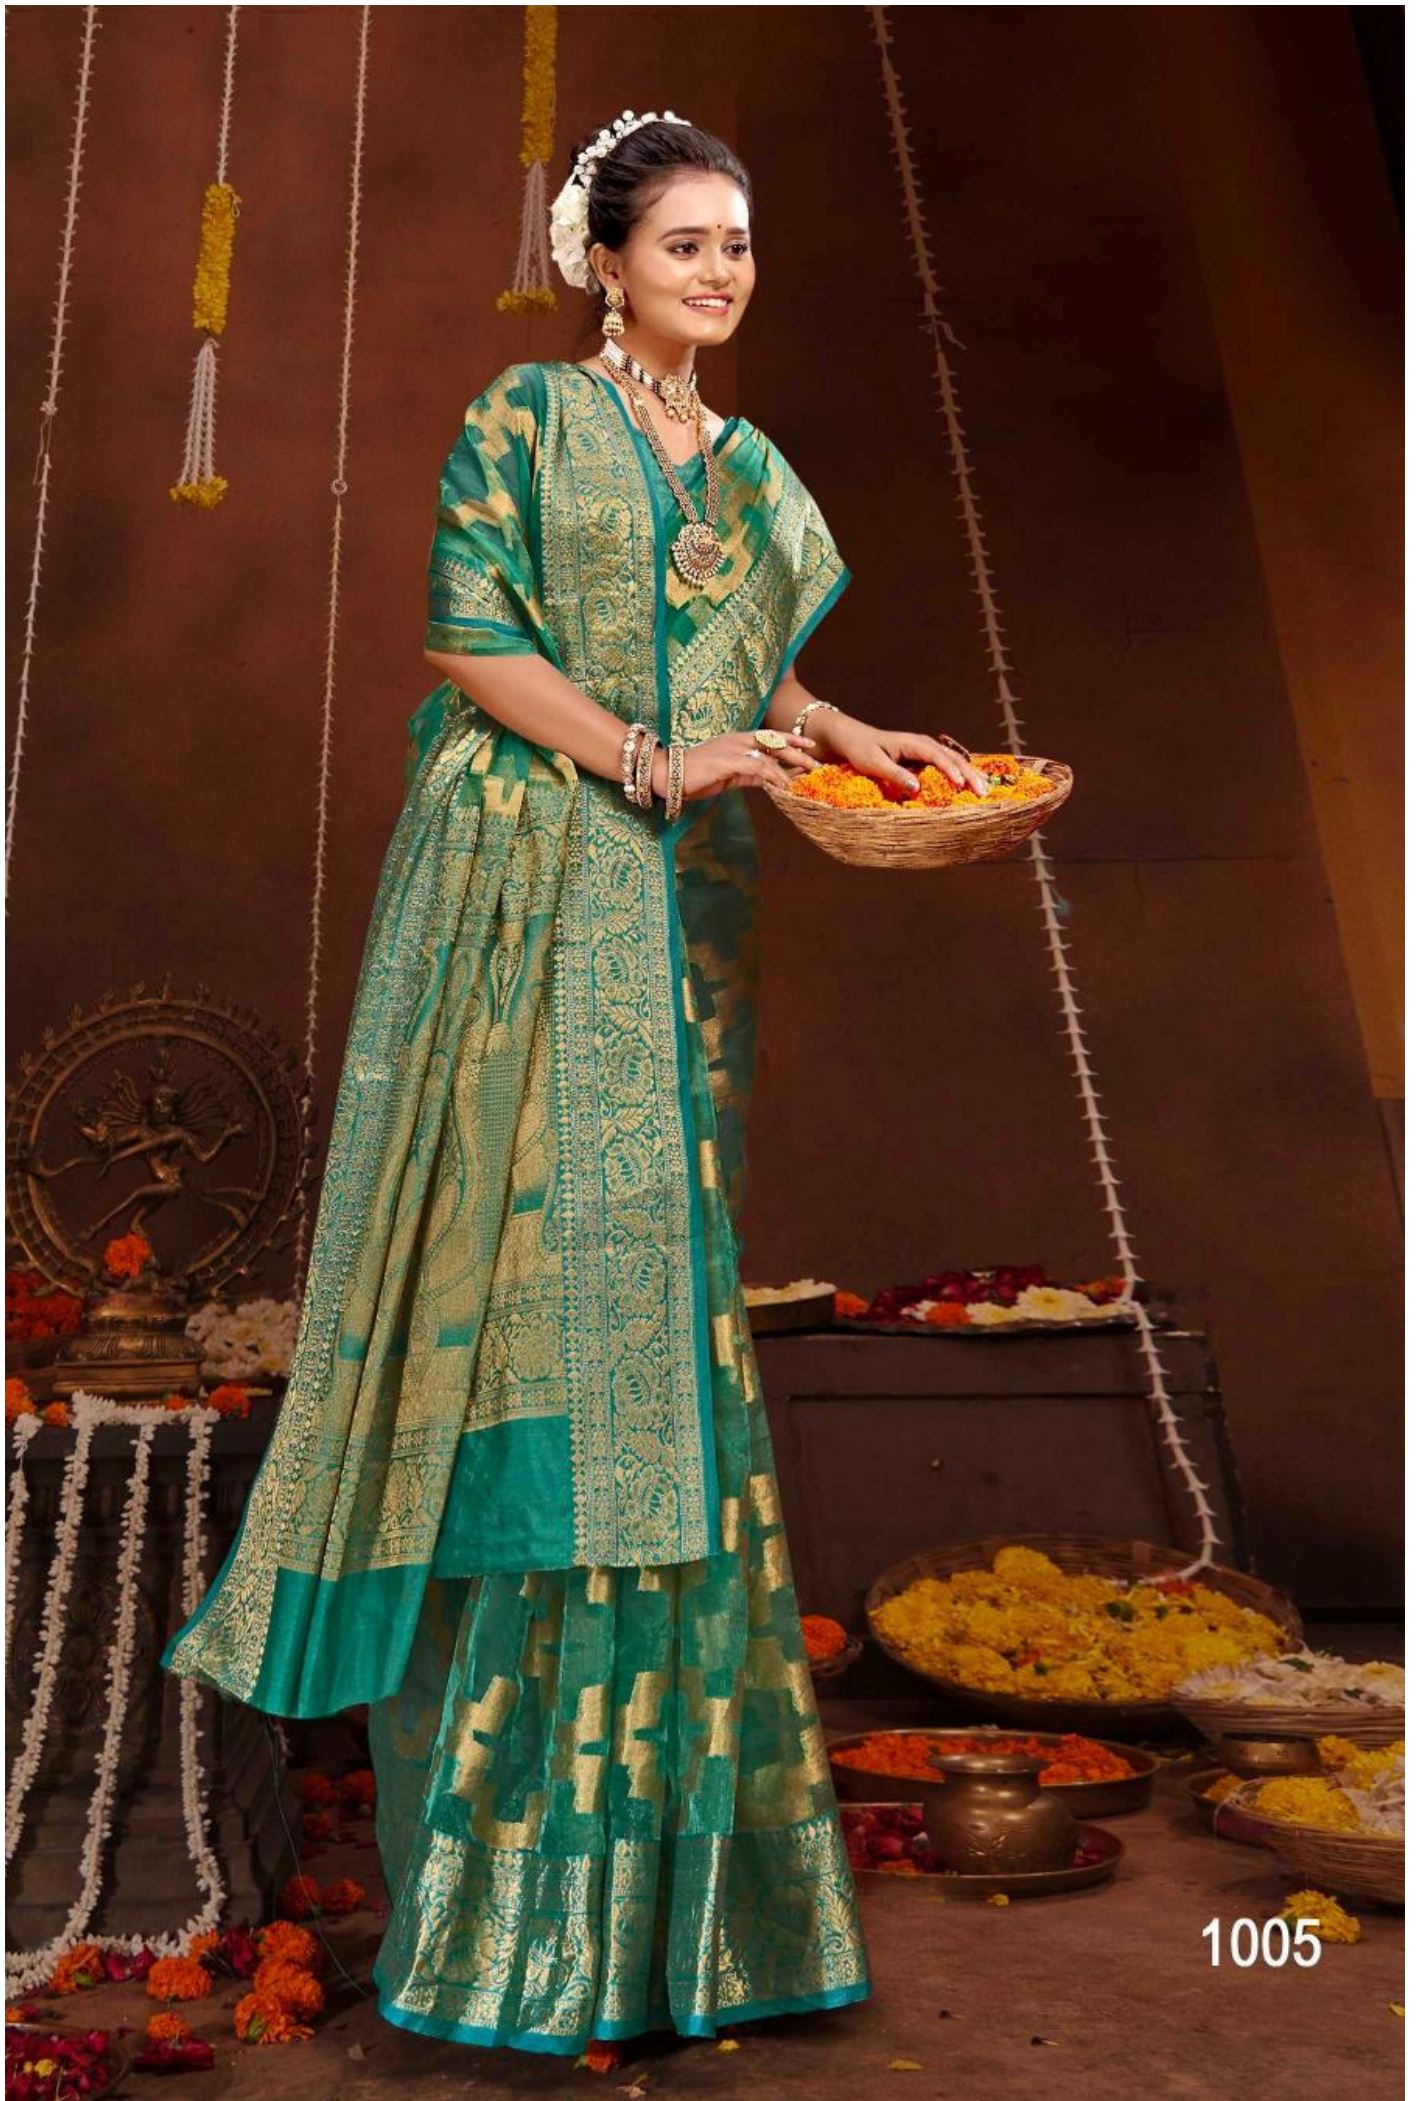

*Saroj*

*Orchid Silk* VOL-1

1004

1003

1002

1005

STYLE  
*of Design*  
They say there's something special about her, maybe it's her eyes, maybe it's her smile, maybe just maybe, it's her increasing clothes, which transforms her into a modern day Empress like never before. She's unmatched in her class.

1001

1002

1003

1004

1005

1006

*Saroj*

*Orchid Silk* VOL-1