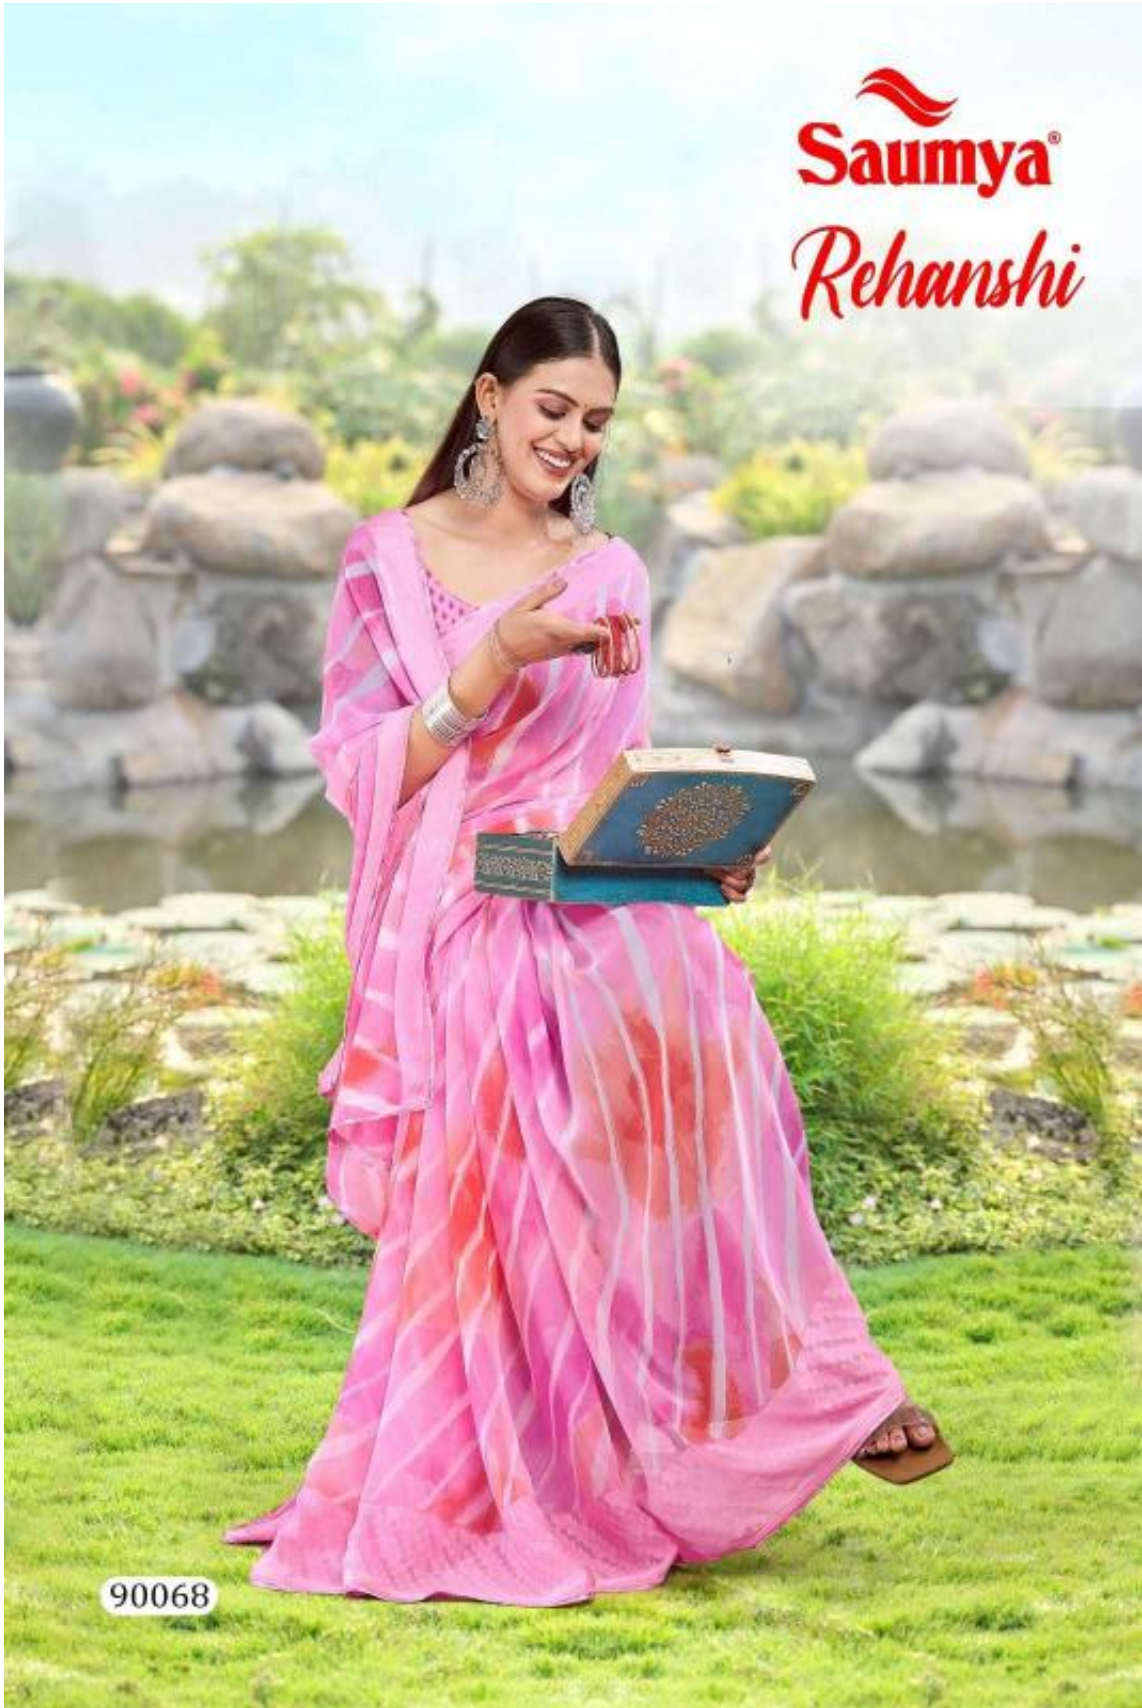

Saumya[®]
Rehanshi

90067

Saumya[®]
Rehanshi

90067

Saumya[®]
Rehanshi

90069

A woman with long dark hair, wearing a pink and orange striped saree with a matching blouse, stands in a lush garden. She is smiling and looking down. The background features a stone wall, green plants, and a small pond. The sky is blue with light clouds.

Saumya[®]
Rehanshi

90065

Saumya[®]
Rehanshi

90068

A woman with long dark hair is standing in a lush garden. She is wearing a yellow and white striped saree with a matching blouse. She is also wearing large earrings, a ring, and a bracelet. The background features a pond, rocks, and greenery under a blue sky.

Saumya[®]
Rehanshi

90063

A woman with long dark hair, wearing a bright yellow saree with a subtle pattern and a matching blouse with polka dots, stands in a lush garden. She is holding a small, ornate blue box with gold detailing. The background features a stone wall, green foliage, and a clear blue sky. The brand name 'Saumya' is written in red with a wave-like logo above it, and 'Rehanshi' is written in a red cursive font below it.