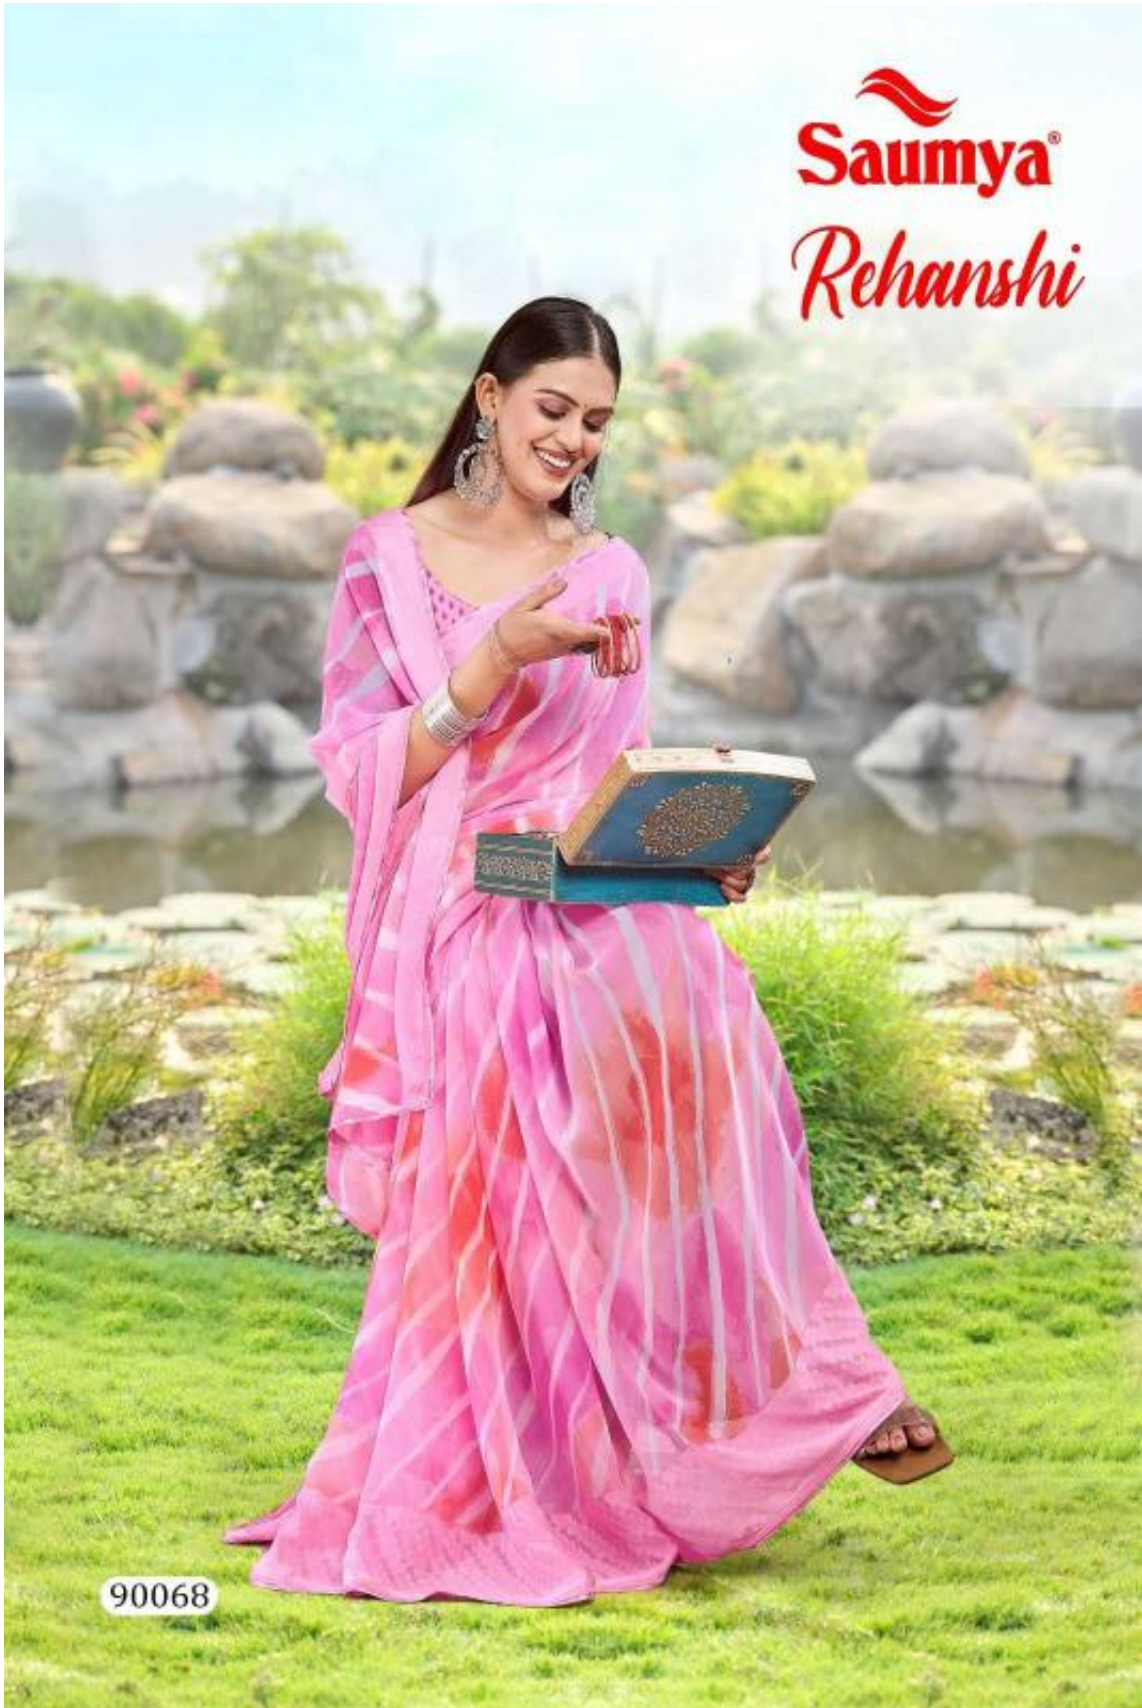

Saumya[®]
Rehanshi

90067

Saumya[®]
Rehanshi

90067

Saumya[®]
Rehanshi

90069

A woman with long dark hair, wearing a pink and orange striped saree with a matching blouse, stands in a lush garden. She is smiling and looking down. The background features a stone wall, green plants, and a small pond. The sky is blue with light clouds.

Saumya[®]
Rehanshi

90065

Saumya[®]
Rehanshi

90068

A woman with long dark hair is standing in a lush garden. She is wearing a yellow and white striped saree with a matching blouse. She is also wearing large earrings, a watch, and a bracelet. The background features a pond, rocks, and greenery under a blue sky.

Saumya[®]
Rehanshi

90063

A woman with long dark hair, wearing a bright yellow saree with a subtle pattern and a matching blouse with polka dots, stands in a lush garden. She is holding a small, ornate blue box with gold detailing. The background features a stone wall, green foliage, and a clear blue sky. The brand name 'Saumya' is written in red with a wave-like logo above it, and 'Rehanshi' is written in a red cursive font below it.