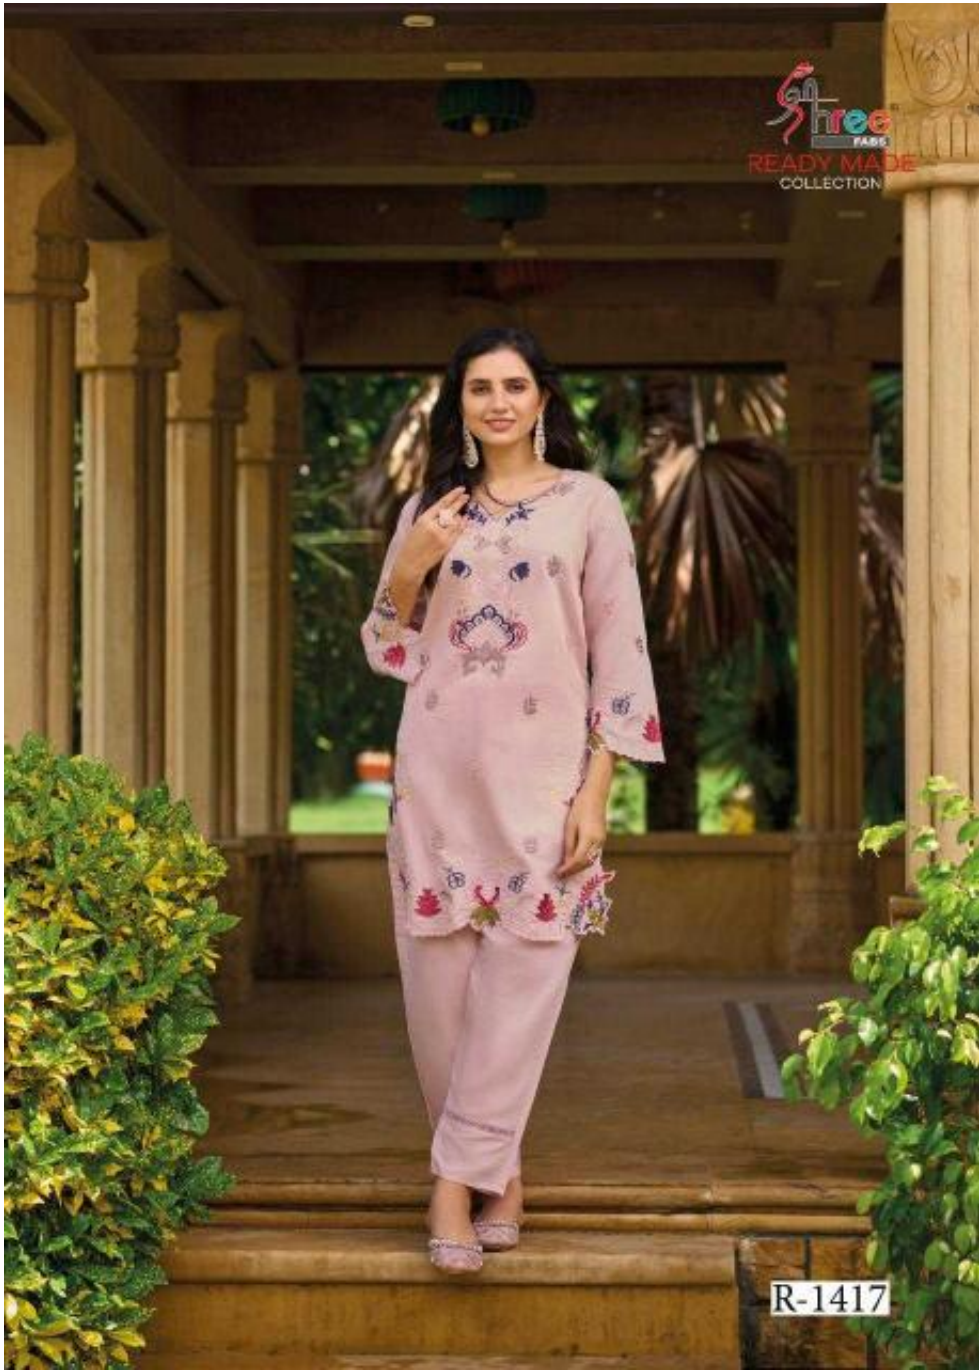

- DO NOT USE ANY TYPE OF BLEACH OR STAIN REMOVING CHEMICALS
- DO NOT OVER EXPOSE DAMP FABRIC TO STRONG SUNLIGHT
- IRON AT MODERATE TEMPERATURE

Shree  
FABRS  
READY MADE  
COLLECTION

R-1417

**Shree**  
FABR  
READY MADE  
COLLECTION