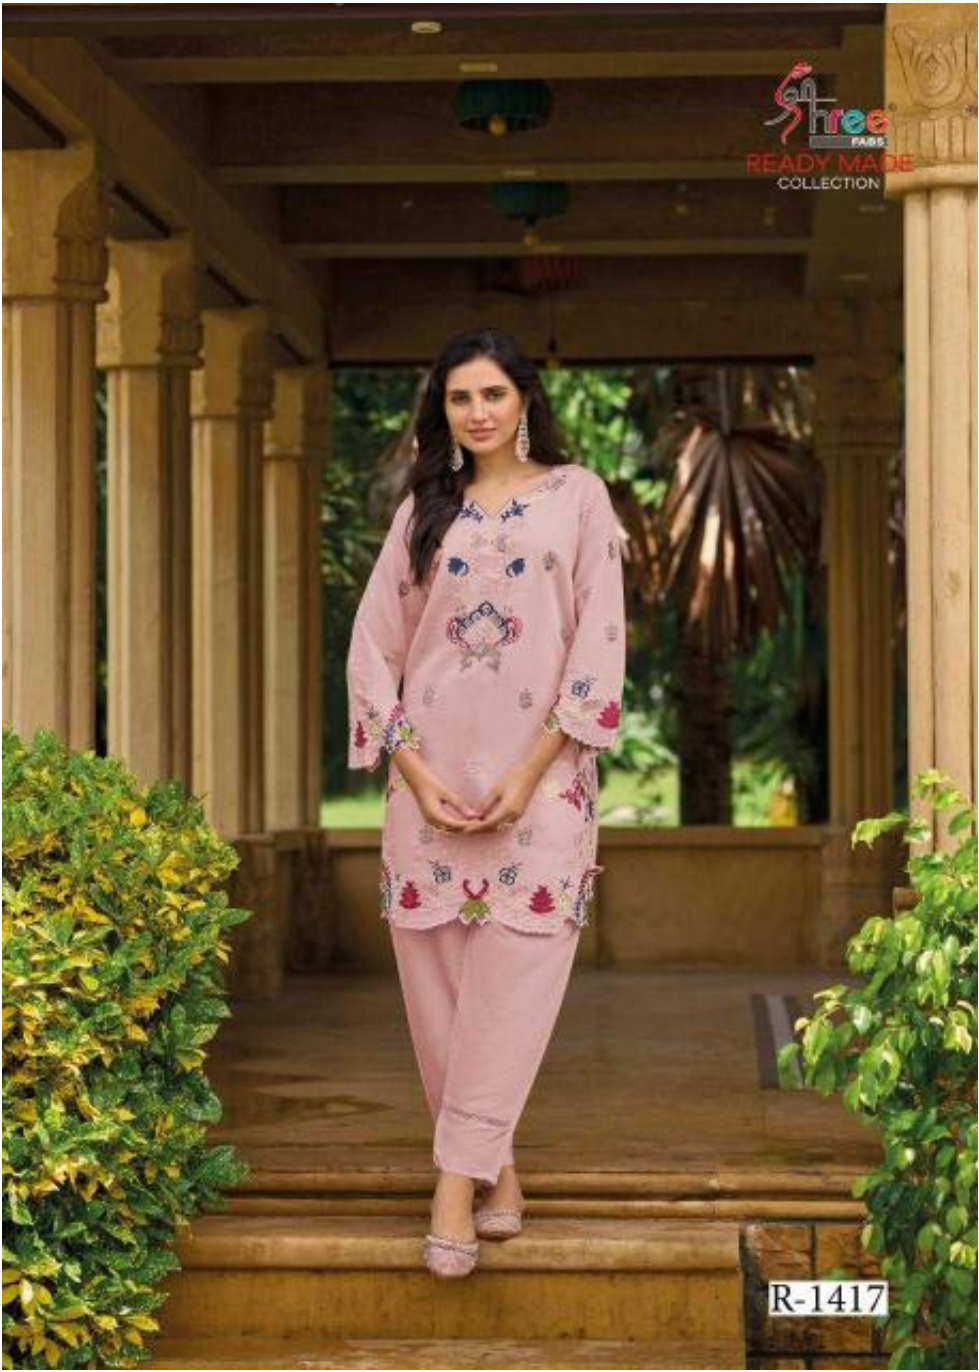

- DO NOT USE ANY TYPE OF BLEACH OR STAIN REMOVING CHEMICALS
- DO NOT OVER EXPOSE DAMP FABRIC TO STRONG SUNLIGHT
- IRON AT MODERATE TEMPERATURE

Shree  
FABRS  
READY MADE  
COLLECTION

R-1417

**Shree**  
FABR  
READY MADE  
COLLECTION