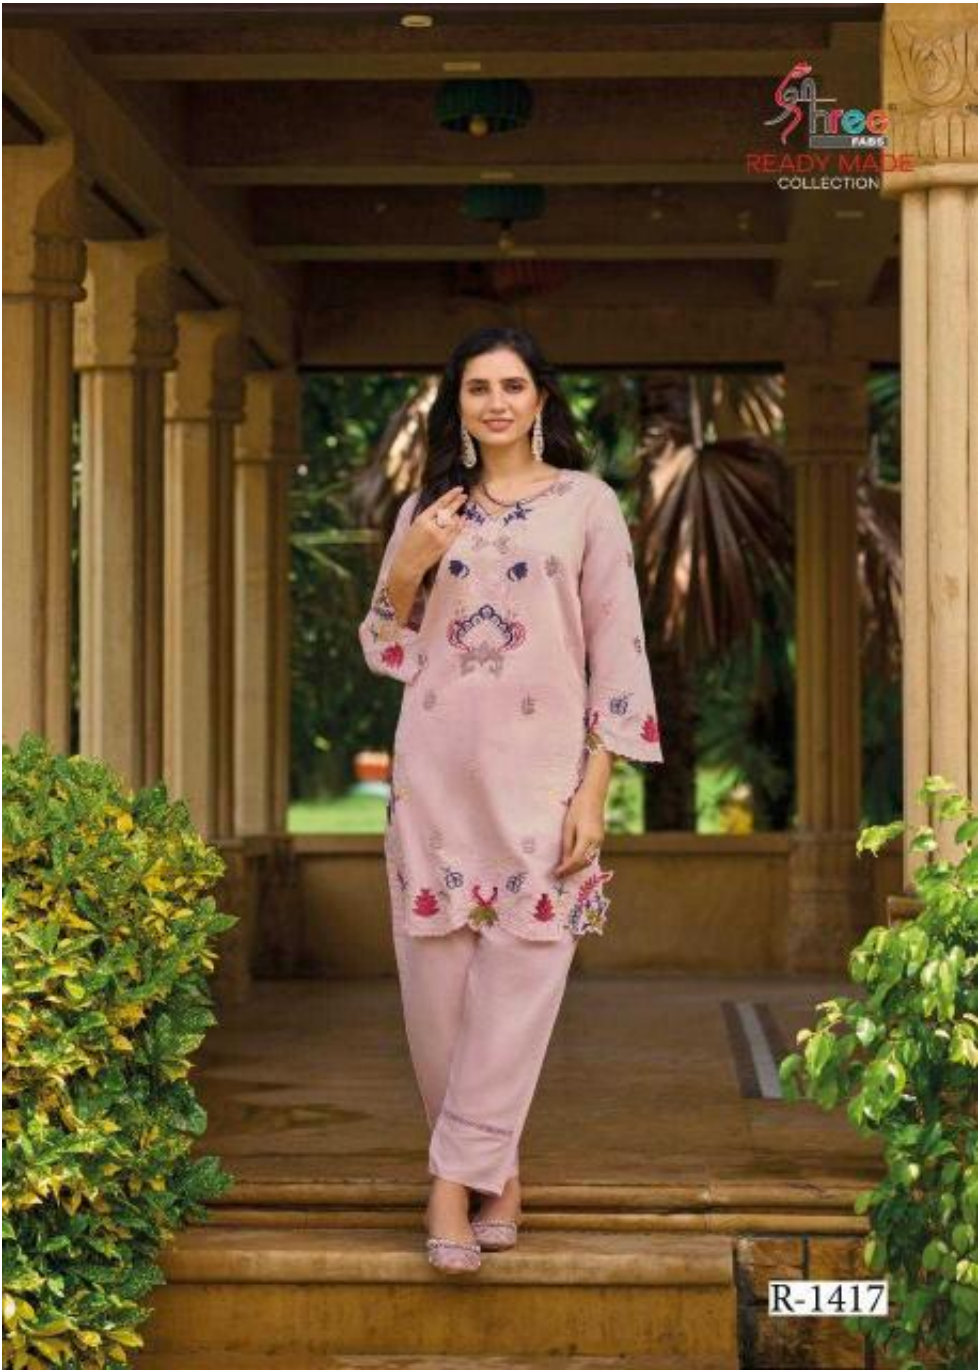

Shree
FABRICS
READY MADE
COLLECTION

R-1417