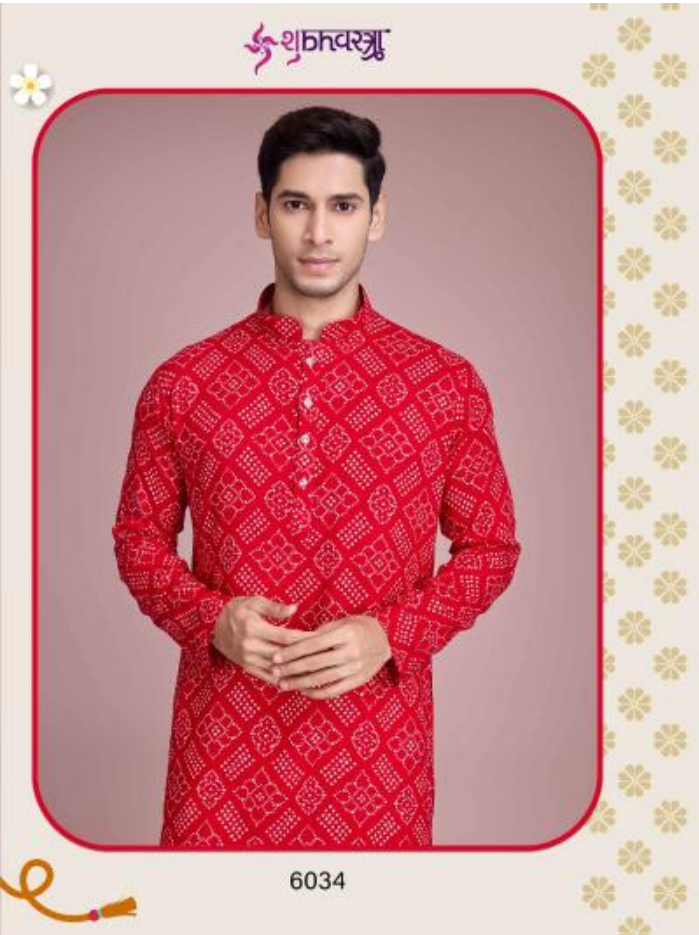

6033

शुभवस्तु

Vastra Vol. 4

6031

Vastra Vol. 4

Design NO. (SKU)	KURTA Color	KURTA - Fabric	Type READY TO WEAR SIZE				TOP MEASUREMENT TOP BUST				TOP MEASUREMENT TOP LENGTH				Kurta Work	Weight
			M	L	XL	XXL	M	L	XL	XXL	M	L	XL	XXL		
6031	GREEN	RAYON	M	L	XL	XXL	42	44	46	48	40	40	40	40	Print With Foil	0.5 KG
6032	NAVY	RAYON	M	L	XL	XXL	42	44	46	48	40	40	40	40	Print With Foil	0.5 KG
6033	RANI	RAYON	M	L	XL	XXL	42	44	46	48	40	40	40	40	Print With Foil	0.5 KG
6034	RED	RAYON	M	L	XL	XXL	42	44	46	48	40	40	40	40	Print With Foil	0.5 KG