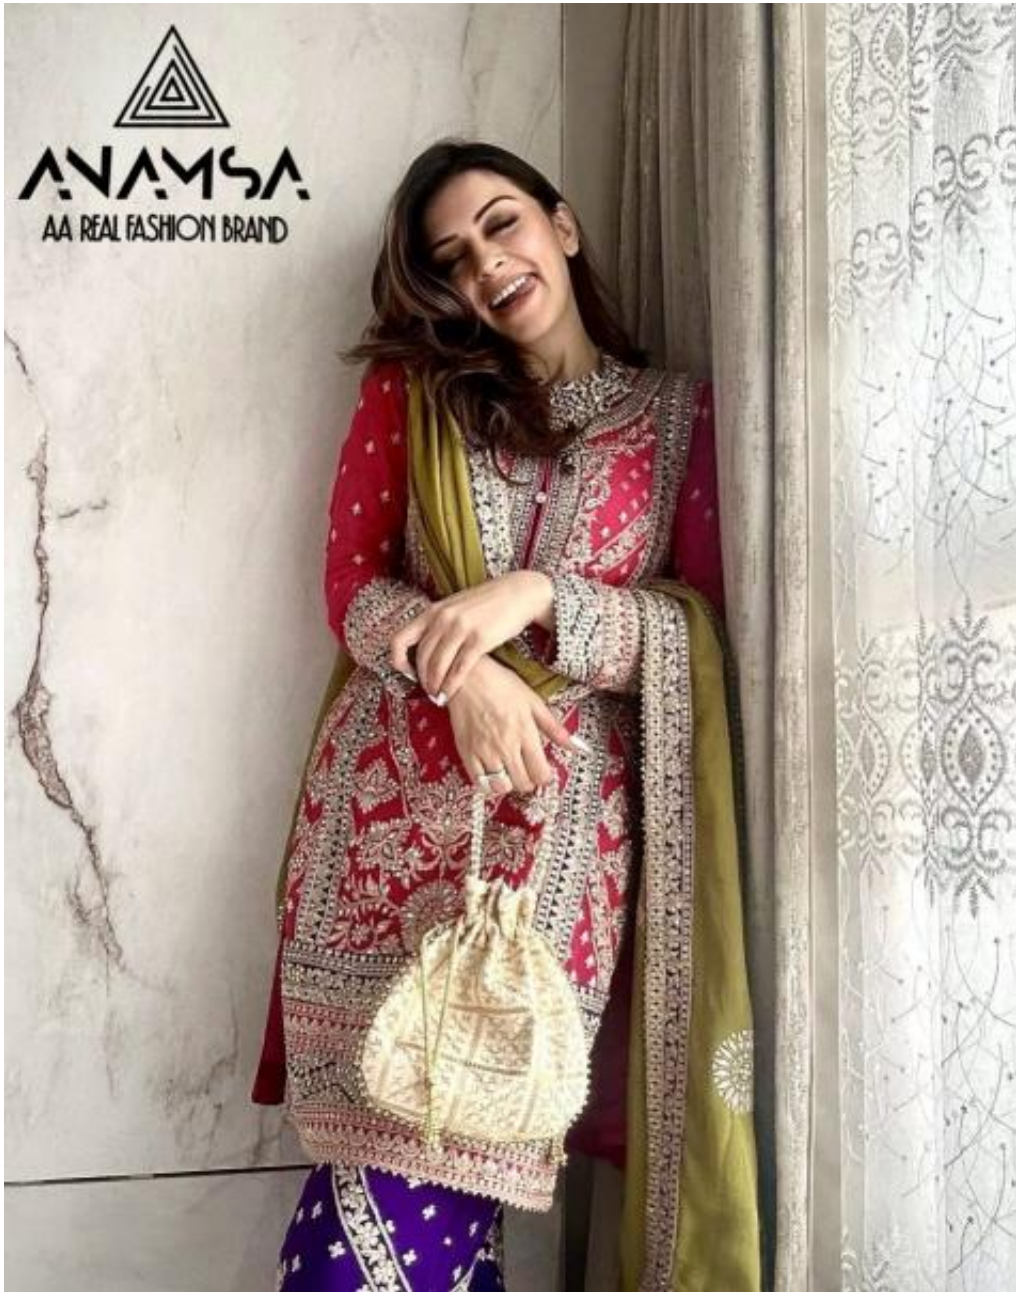

ANAMSA
AA REAL FASHION BRAND

READY MADE COLLECTION

TOP- PURE FOX GEORGETTE WITH HEAVY EMBROIDERY AND SEQUENCE WORK

BOTTOM INNER- DULL SHANTOON

DUPATTA- PURE CHINON WITH DIGITAL PRINT FANCY DUPATTA AND HEAVY EMBROIDERY