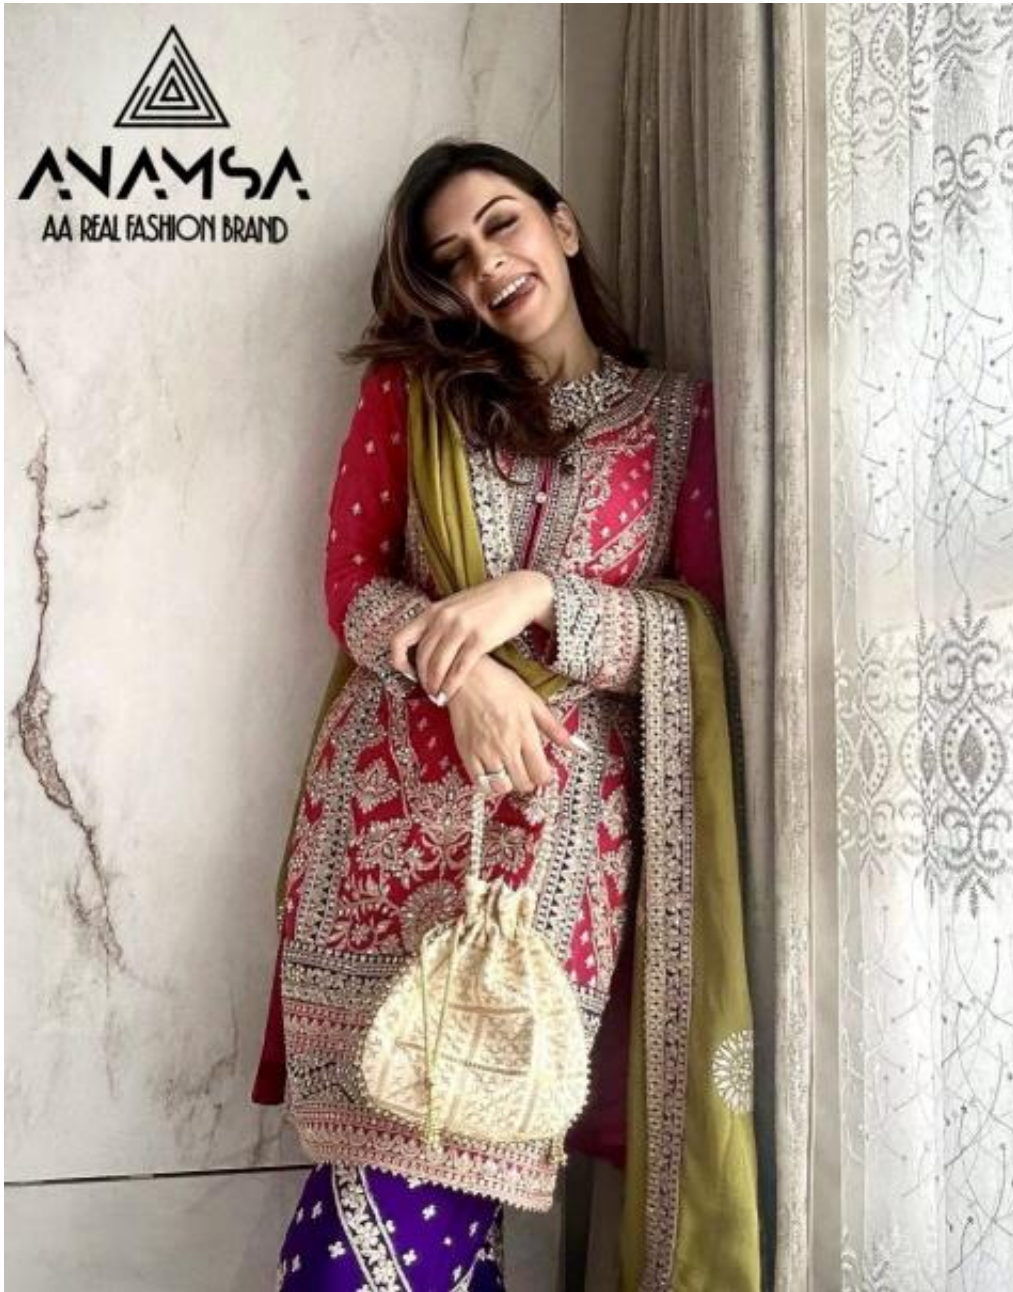

ANAMSA
AA REAL FASHION BRAND

READY MADE COLLECTION

TOP- PURE FOX GEORGETTE WITH HEAVY EMBROIDERY AND SEQUENCE WORK

BOTTOM INNER- DULL SHANTOON

DUPATTA- PURE CHINON WITH DIGITAL PRINT FANCY DUPATTA AND HEAVY EMBROIDERY