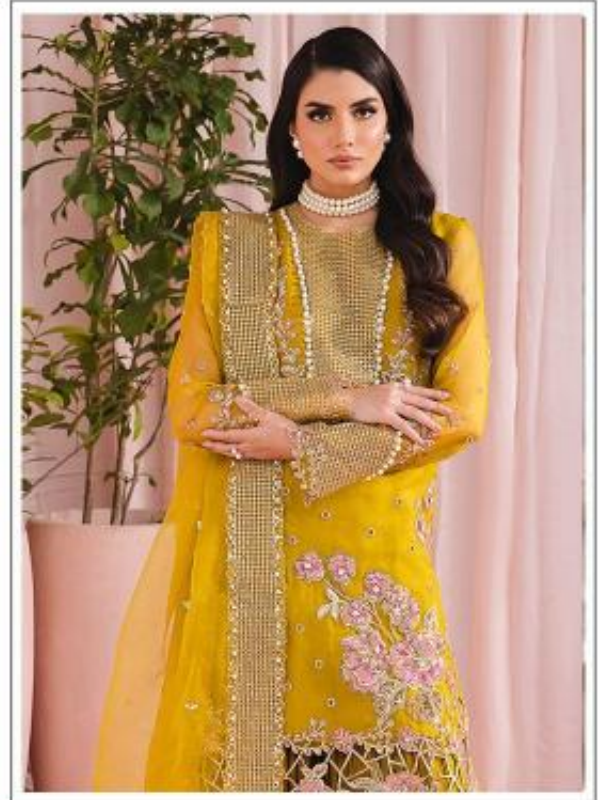

HOOR TEX

**TOP- DULL ORGANZA WITH HEAVY EMBROIDERY**

**OR-34**

**BOTTOM/INNER- SANTOON**

**DUPATTA/NET- ORGANZA WITH WORK WITH 4 SIDE CUT WORK LACE**

-  DRY CLEAN ONLY.
-  DO NOT USE ANY BLEACH OR STAIN REMOVING CHEMICAL.
-  IRON THE FABRIC AT MODERATE TEMPERATURE.