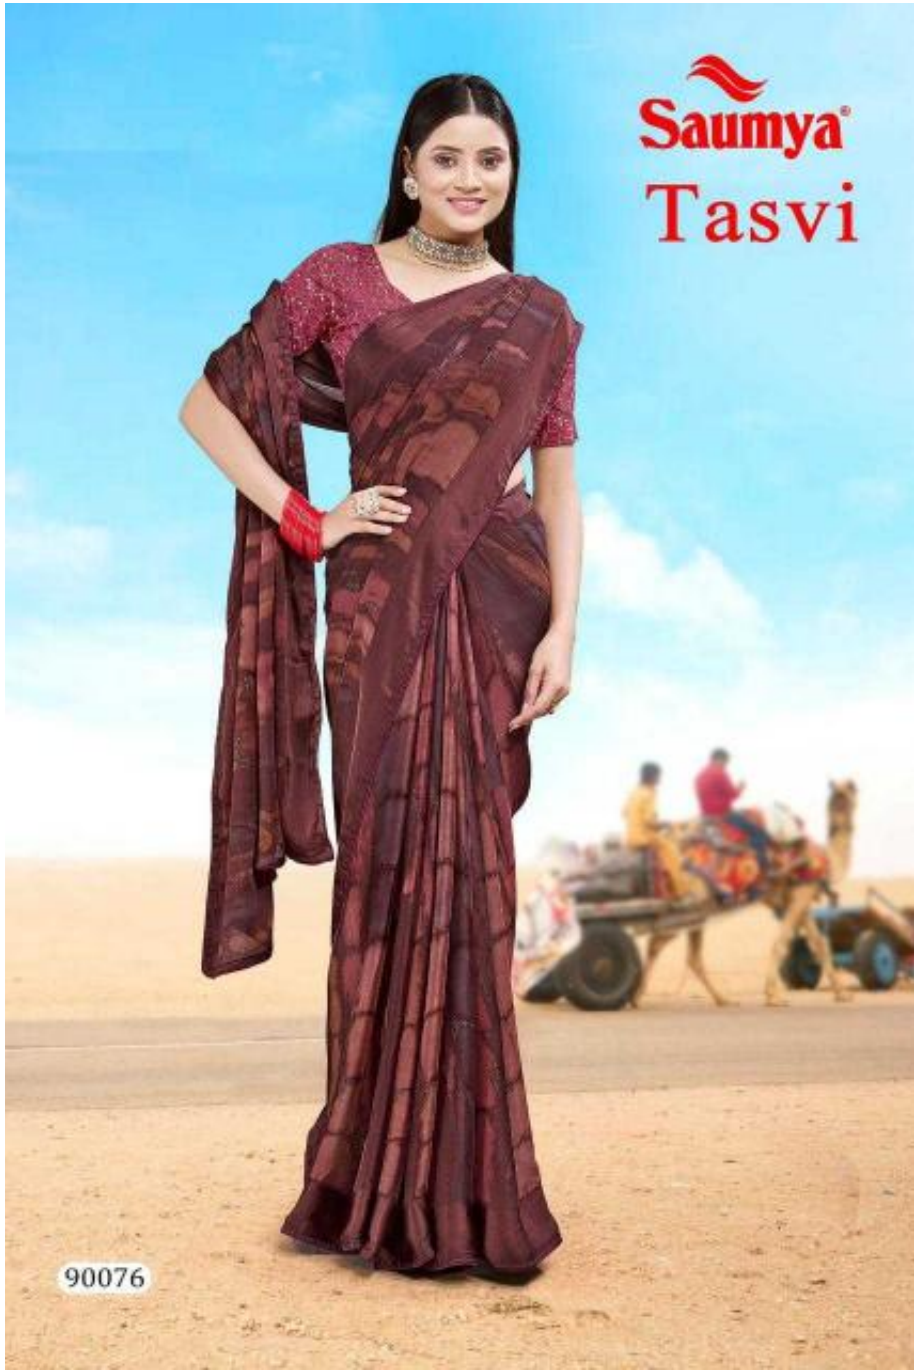

Saumya
Tasvi

90076