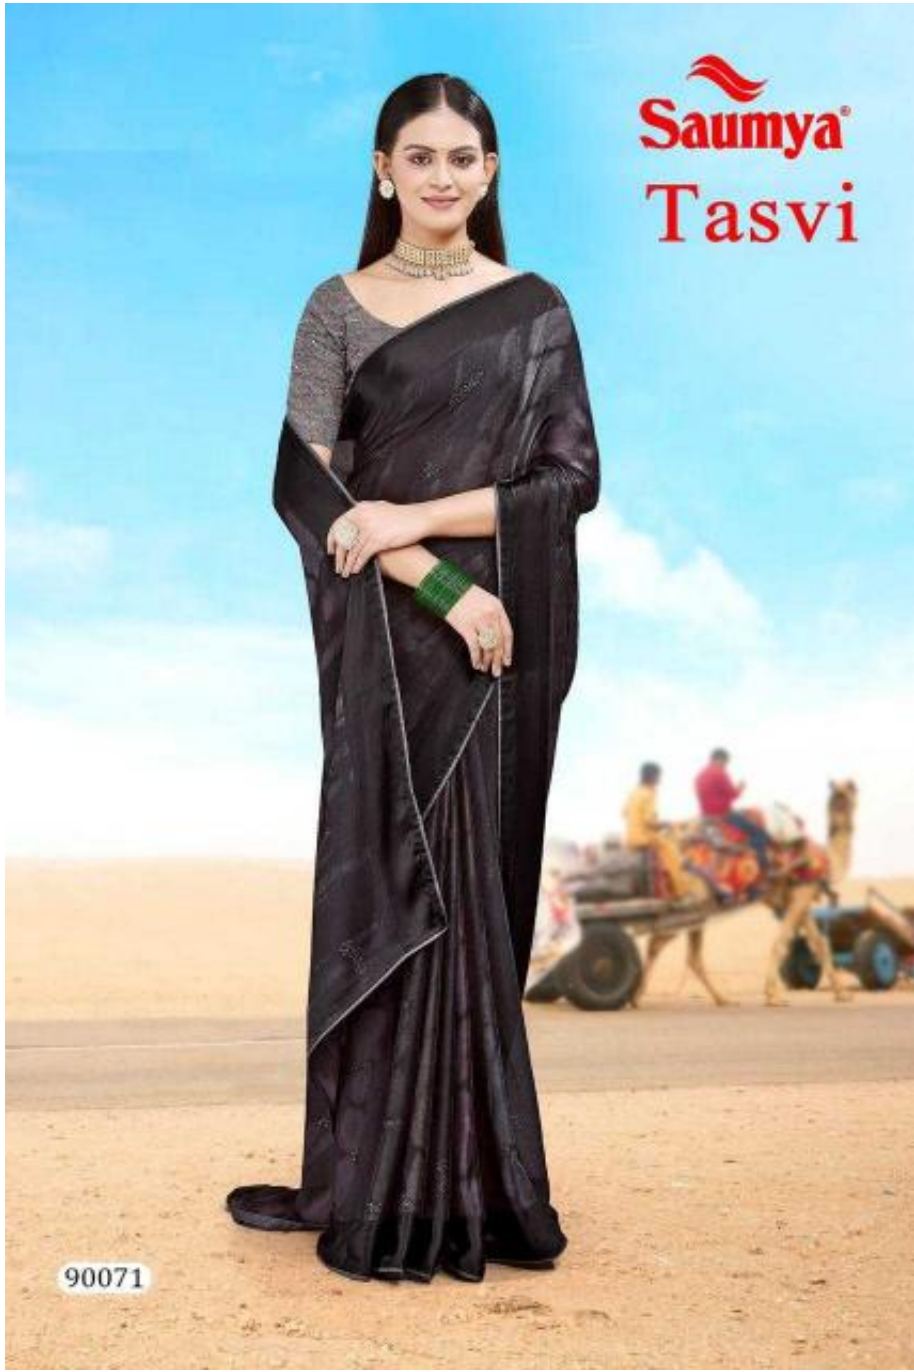

Saumya®
Tasvi

90071