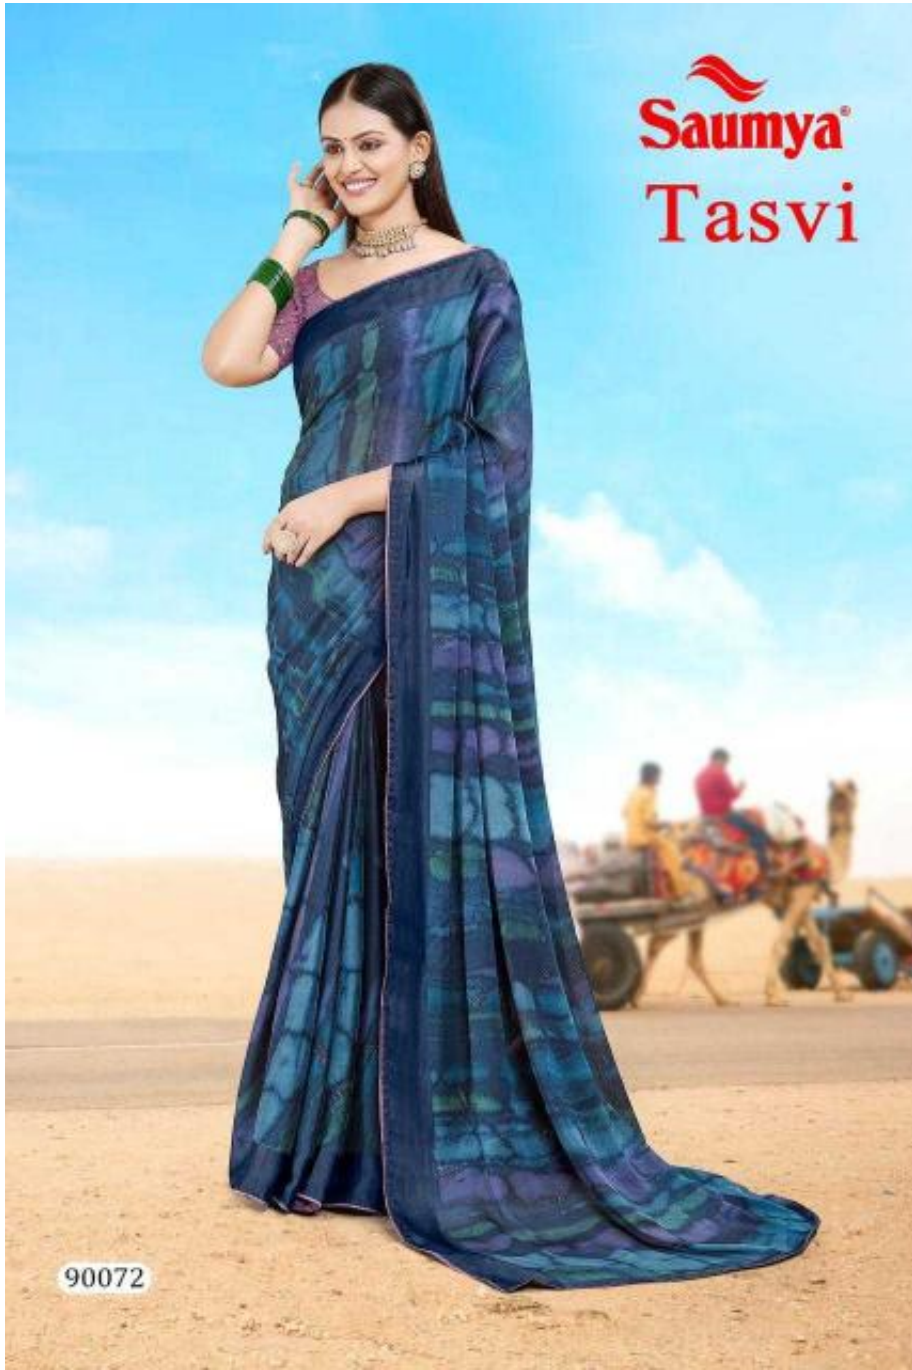

Saumya®
Tasvi

90072