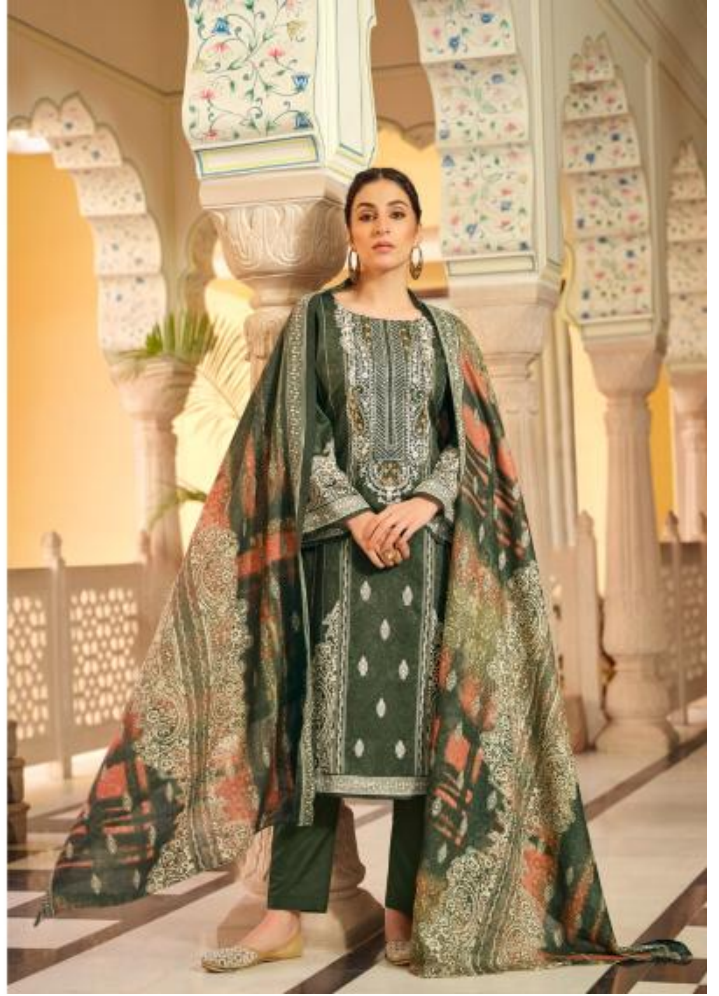

BelliZa®
Designer Studio

940-006