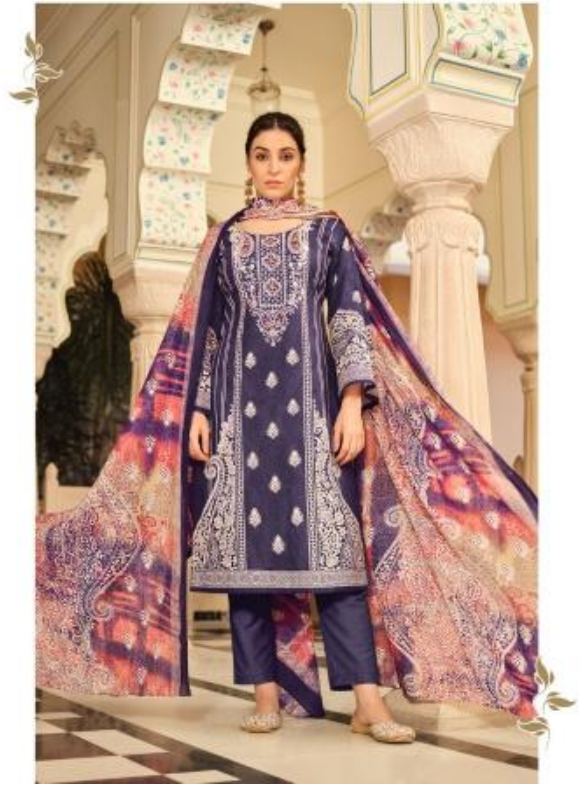

Belliza®
Designer Studio
940-007