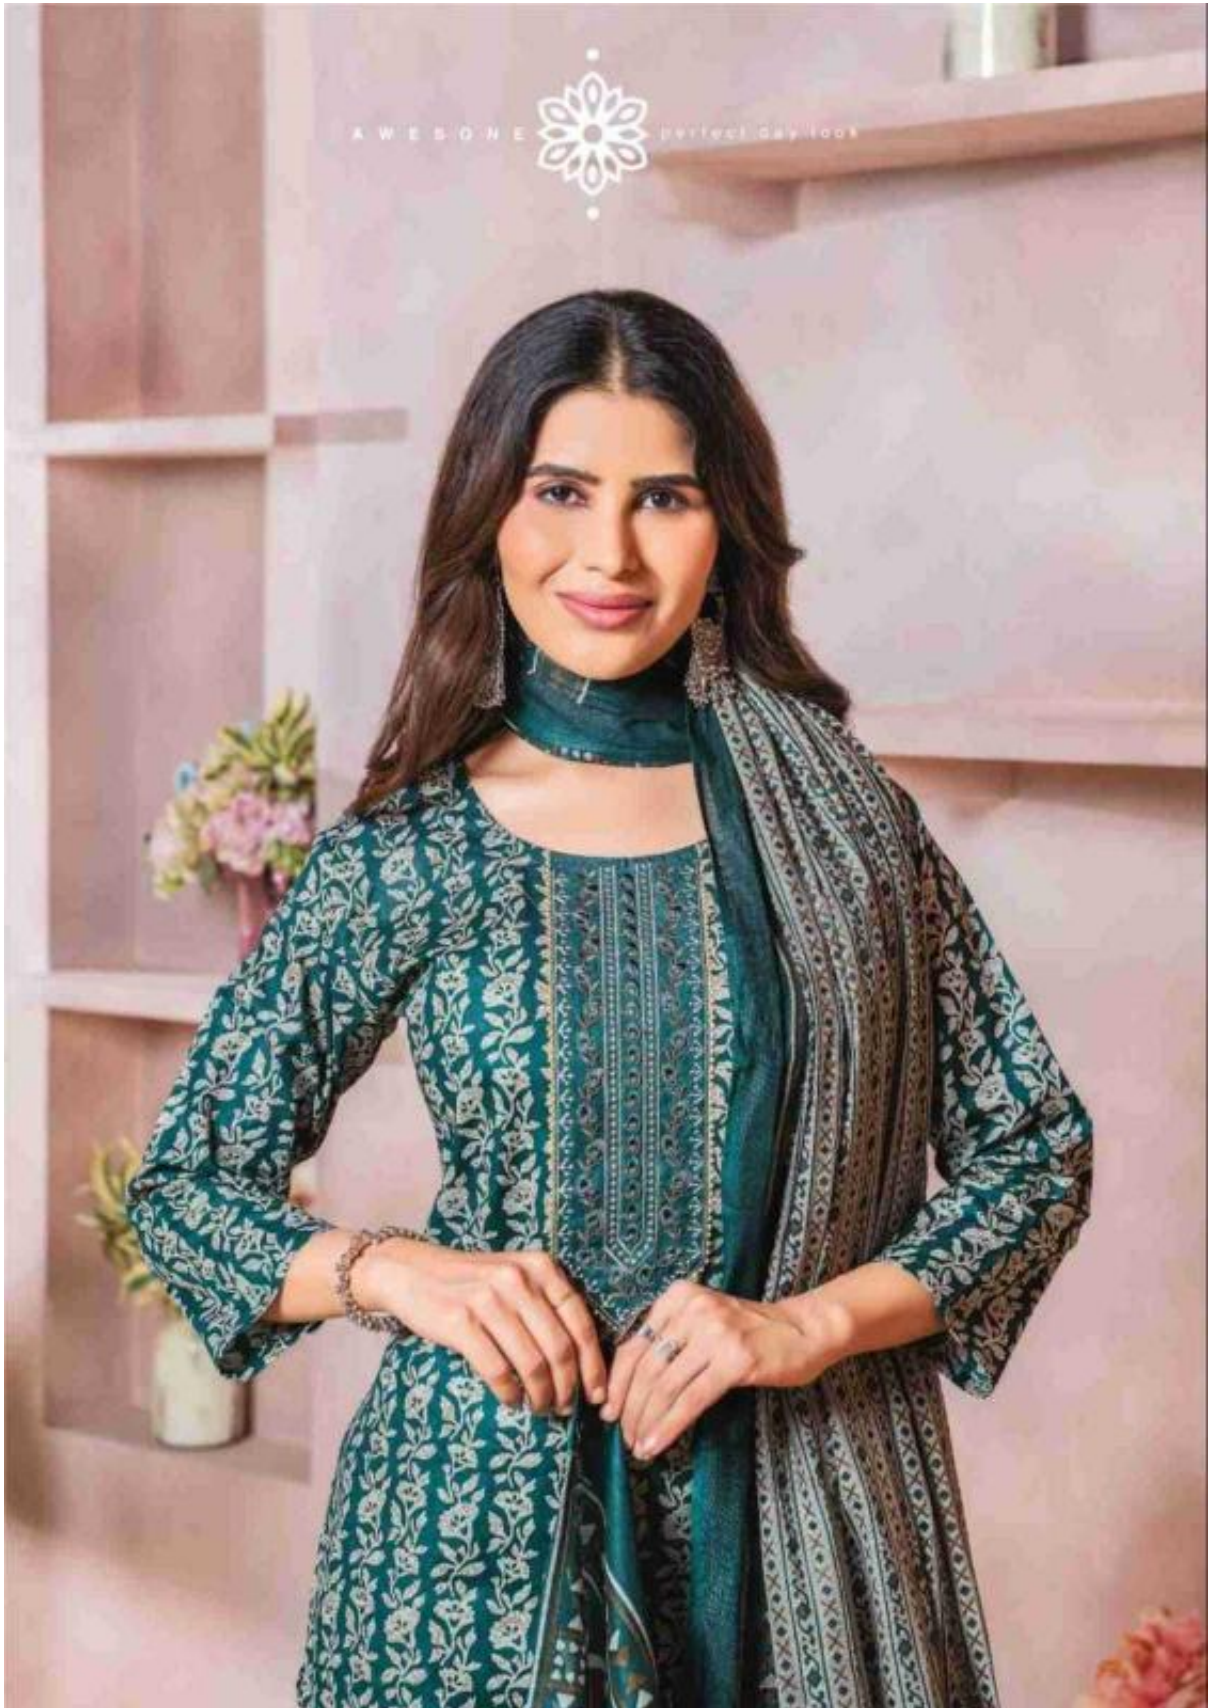

A W E B O N E perfect day look

DIVINE  HOLD THE BEAUTIFUL

Mqyyr
CREATION
ELEGANCE

5007

LUXURIOUS  NATURAL RAY OF FABRIC

A W E B O N E  P R I F T O I D A Y L O O K

Mayur
CREATION

ELEGANCE