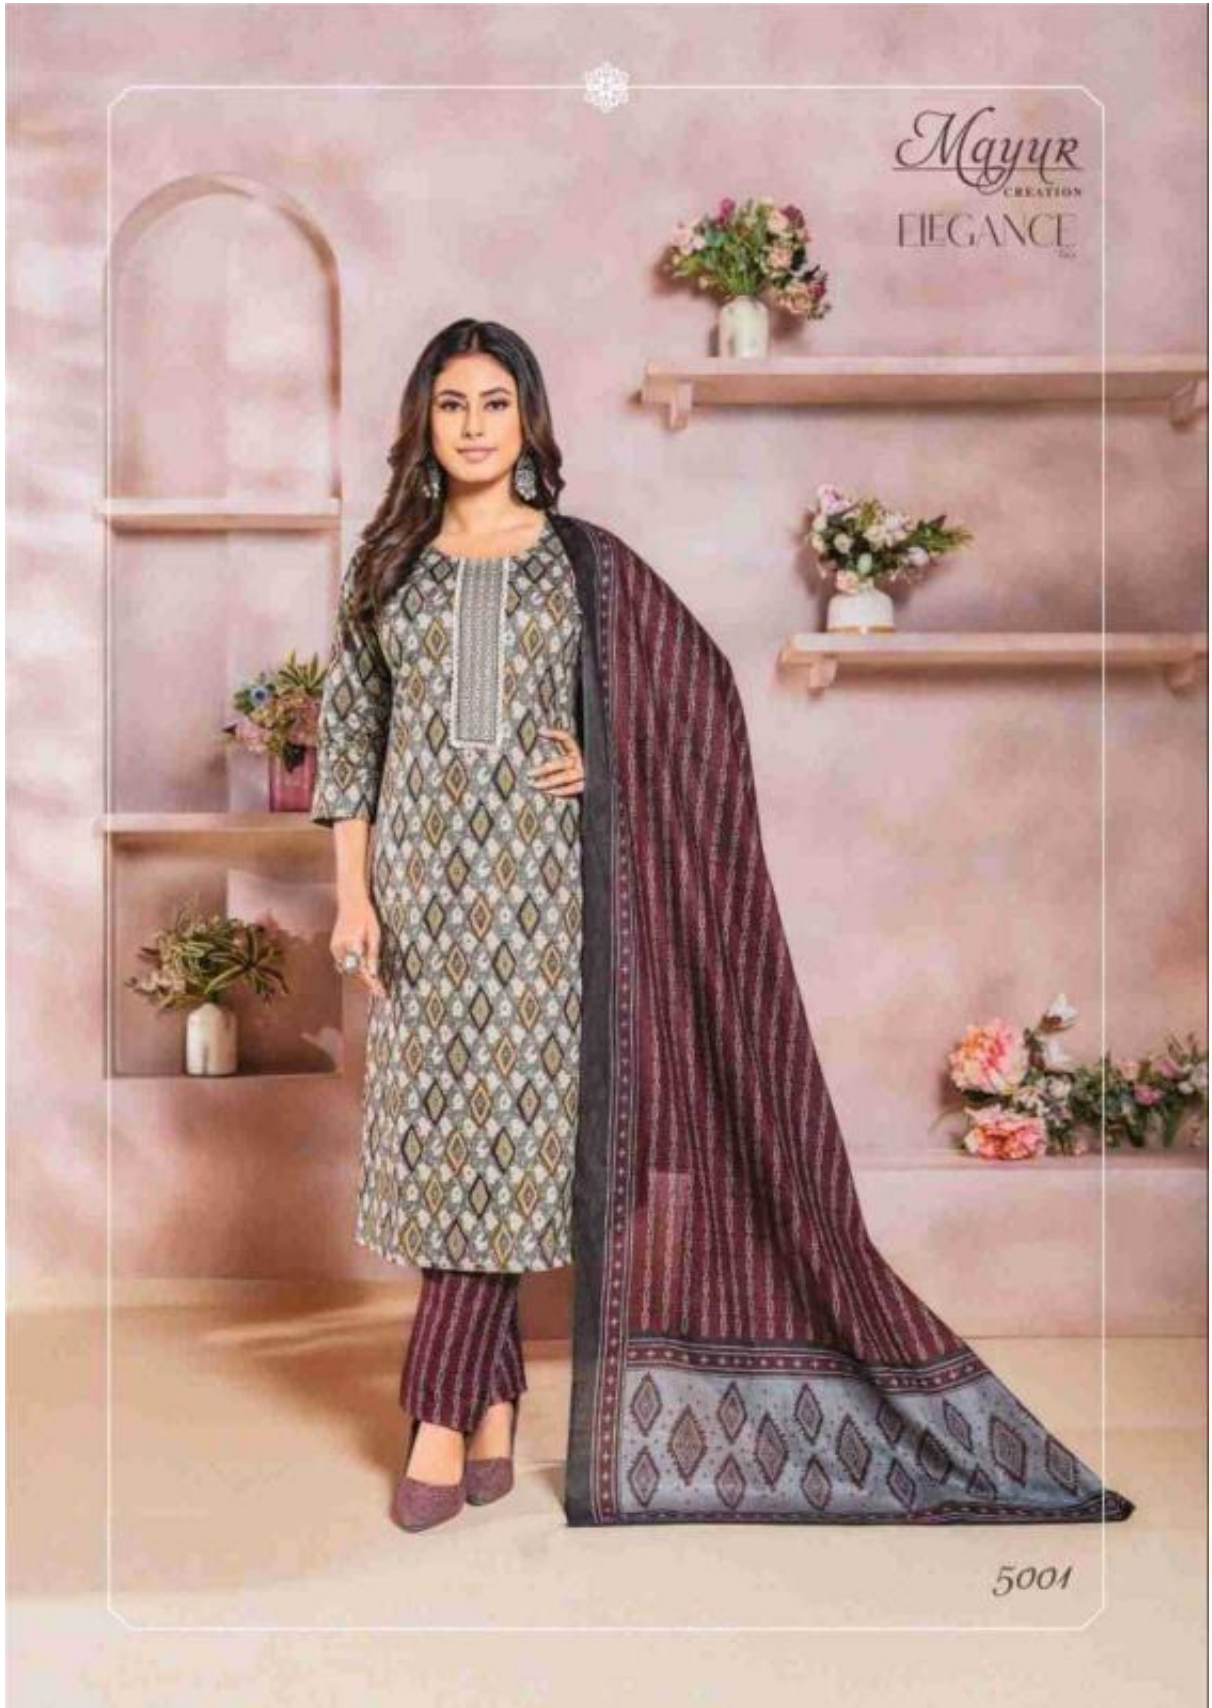

Mgyur
CREATION
ELEGANCE

5001