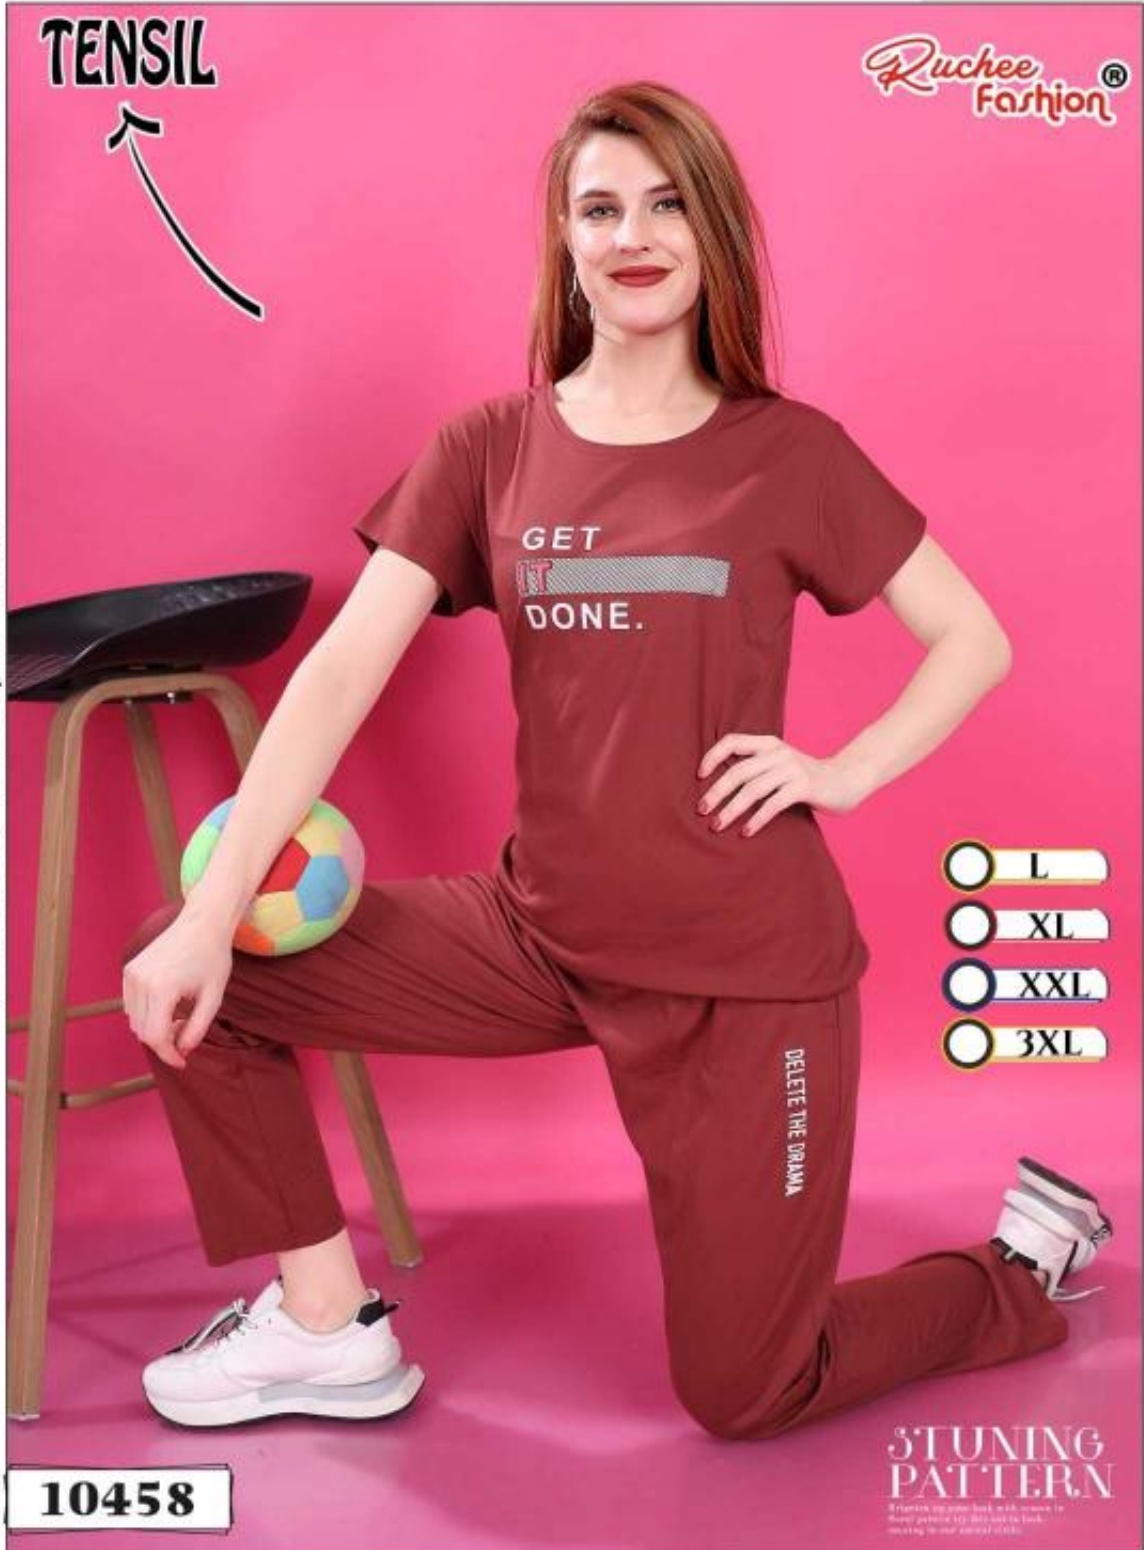

TENSIL

Ruchee Fashion®

Premium Lounge Wear

- ☐ L
- ☐ XL
- ☐ XXL
- ☐ 3XL

10458

STUNNING
PATTERN

"THE SIMPLE THINGS TO BETTER SLEEP"