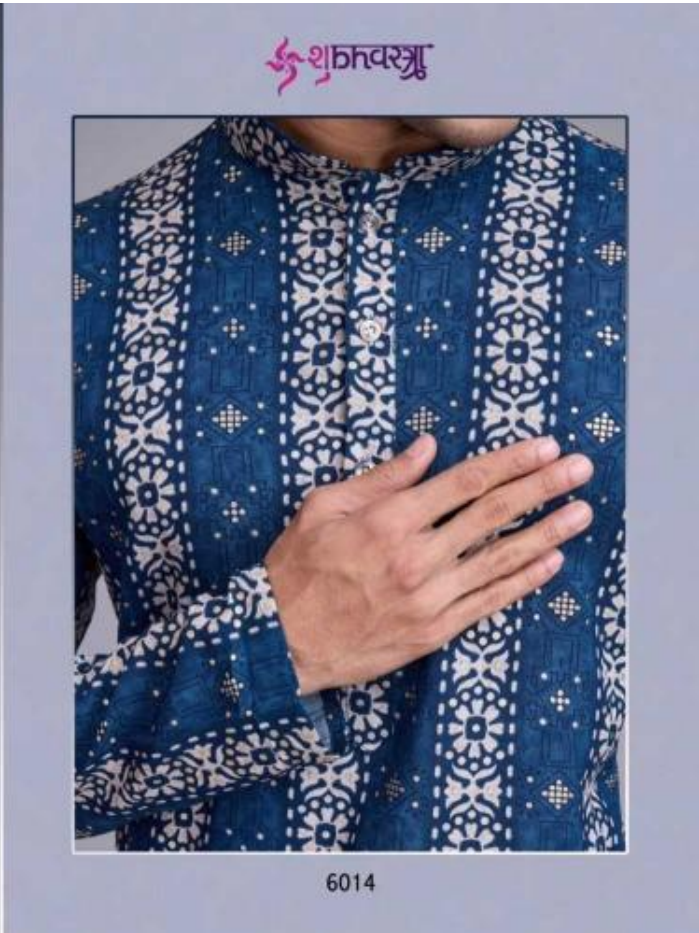

शिववस्त्र

6014