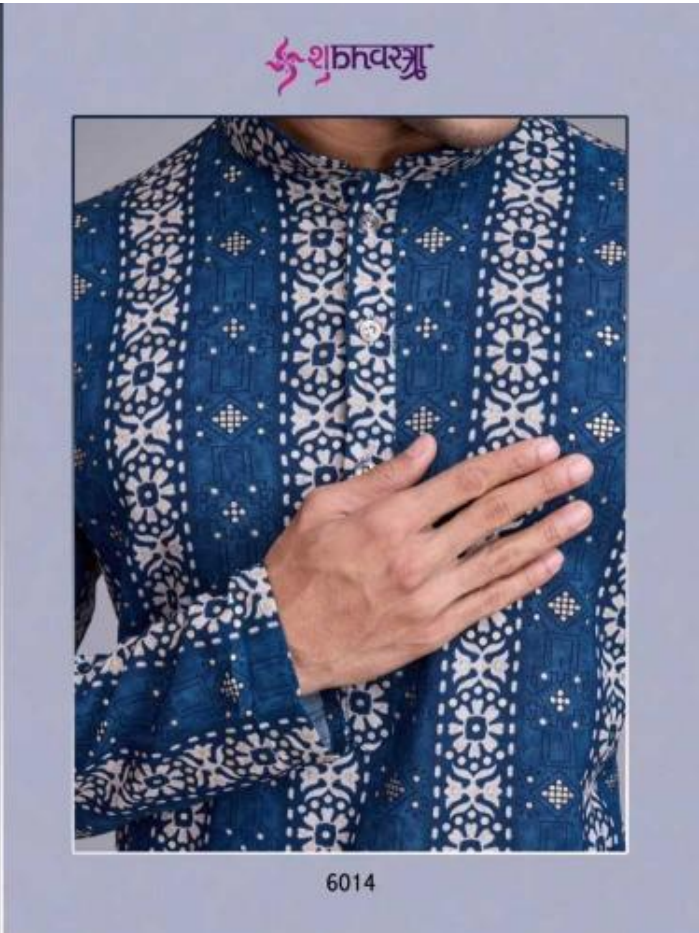

6015

शिववस्त्र

6014

शिवरत्न

6014

Vastra Vol.2

| Design NO. (SKU) | KURTA Color | KURTA - DUPATTA Fabric | Type READY TO WEAR SIZE | | | | TOP MEASUREMENT TOP BUST | | | | TOP MEASUREMENT TOP LENGTH | | | | Kurta Work | Weight |
|------------------|--------------|------------------------|-------------------------|---|----|-----|--------------------------|----|----|-----|----------------------------|----|----|-----|-----------------|--------|
| | | | M | L | XL | XXL | M | L | XL | XXL | M | L | XL | XXL | | |
| 6011 | Sky Blue | RAYON | M | L | XL | XXL | 42 | 44 | 46 | 48 | 40 | 40 | 40 | 40 | Print With Foil | 0.5 KG |
| 6012 | Dusty Pink | RAYON | M | L | XL | XXL | 42 | 44 | 46 | 48 | 40 | 40 | 40 | 40 | Print With Foil | 0.5 KG |
| 6013 | Grey | RAYON | M | L | XL | XXL | 42 | 44 | 46 | 48 | 40 | 40 | 40 | 40 | Print With Foil | 0.5 KG |
| 6014 | Blue | RAYON | M | L | XL | XXL | 42 | 44 | 46 | 48 | 40 | 40 | 40 | 40 | Print With Foil | 0.5 KG |
| 6015 | Dusty Maroon | RAYON | M | L | XL | XXL | 42 | 44 | 46 | 48 | 40 | 40 | 40 | 40 | Print With Foil | 0.5 KG |