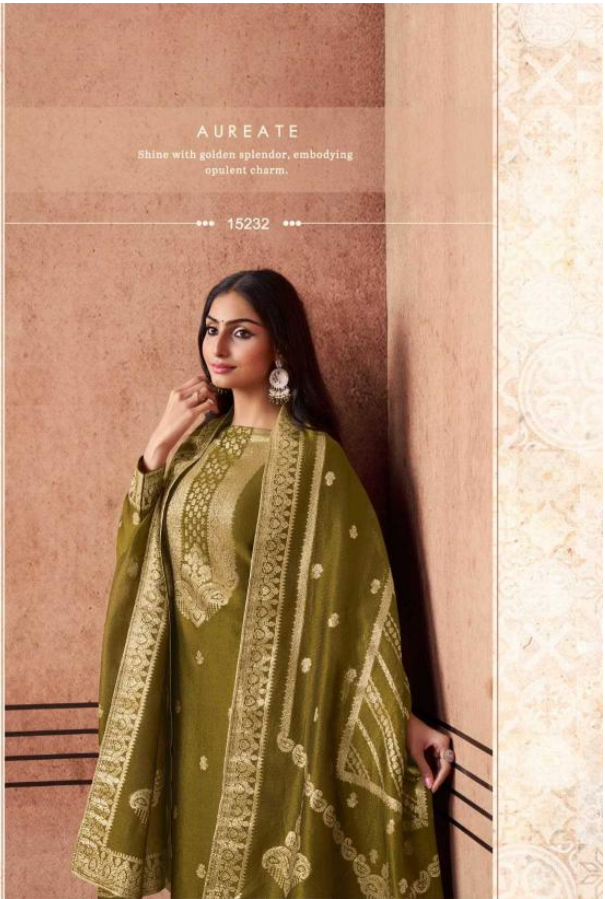

ZISA[®]

ESSENCE

AUREATE

Shine with golden splendor, embodying opulent charm.

*** 15232 ***

*** VORTEX ***

Spin into the center of fashion, creating a whirlwind of style.

15234