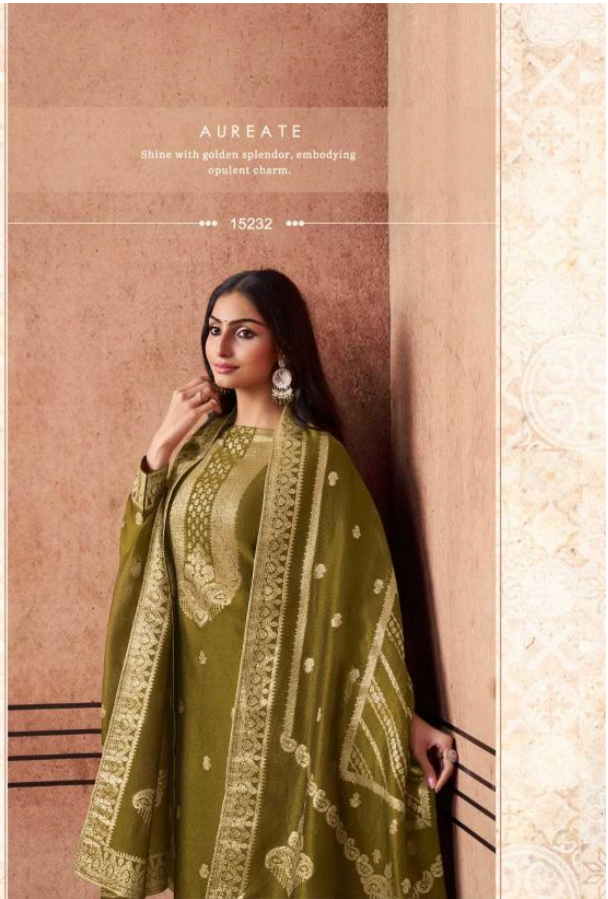

ZISA[®]

ESSENCE

AUREATE

Shine with golden splendor, embodying opulent charm.

*** 15232 ***

*** VORTEX ***

Spin into the center of fashion, creating a whirlwind of style.

15234