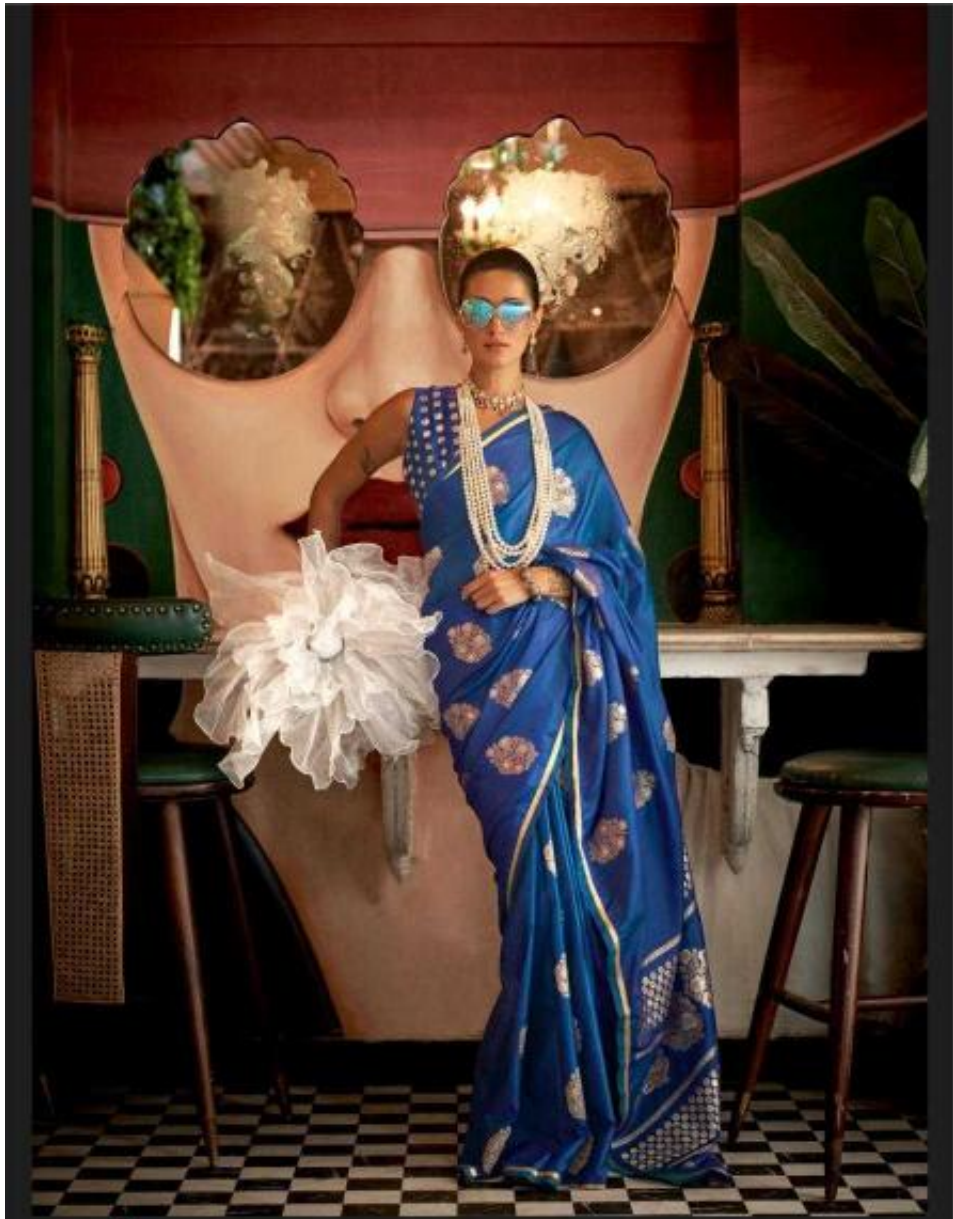

RAJTEX
Sarees
Puravasi | Uniquely | 18 Years

KANTHKALA - TOPAZ
PURE SATIN HANDLOOM WEAVING SILK

3 8 8 0 0 4