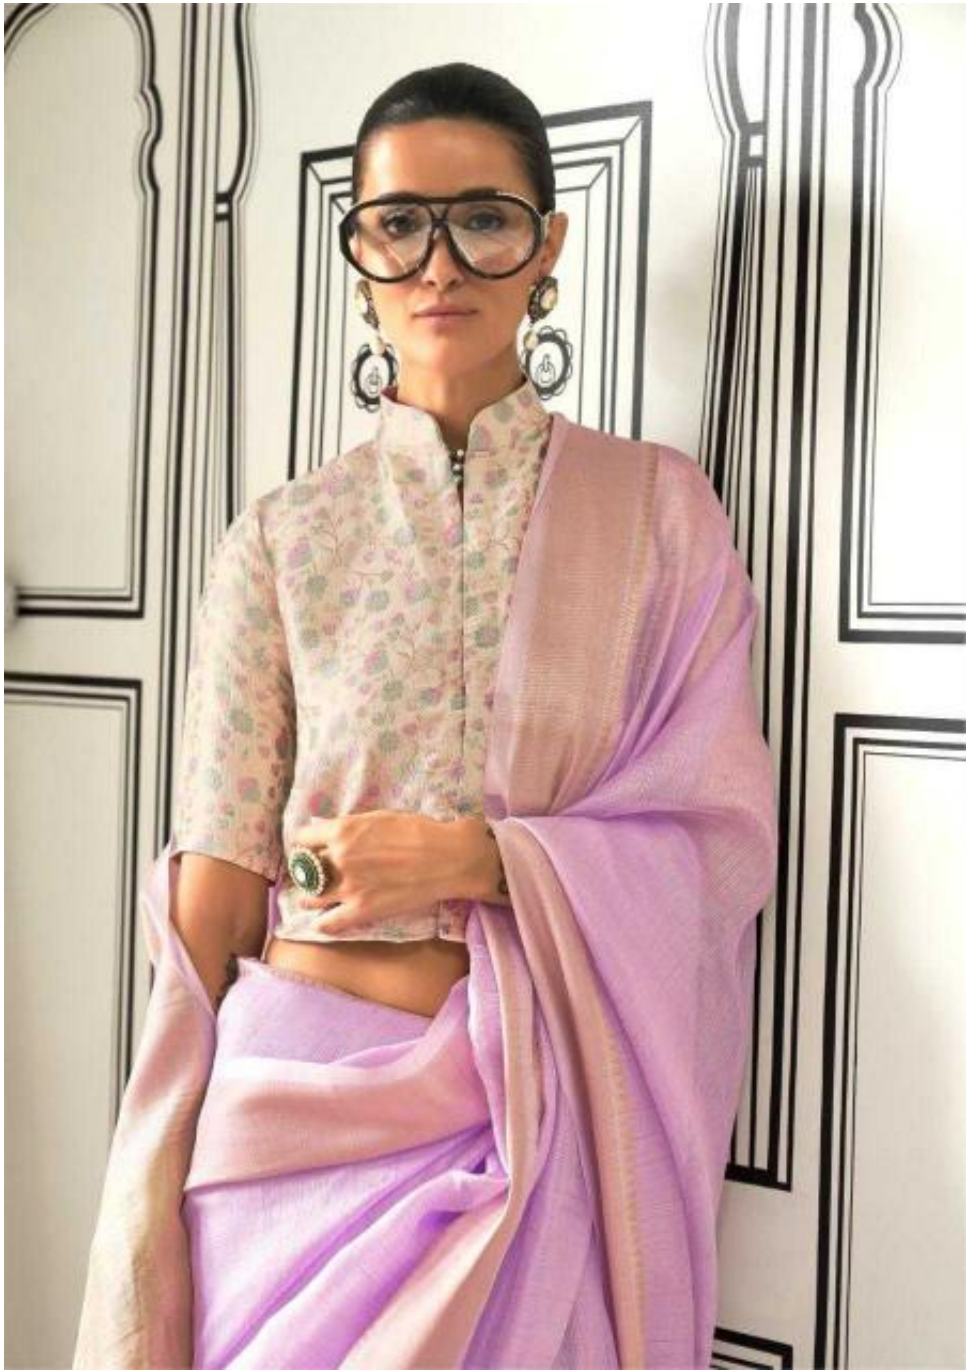

RAJTEX
Handloom
DESIGN | CRAFT | INNOVATION

KNOORIE
MOSS CHIFFON HANDLOOM WEAVING

3 8 7 0 0 2

RAJTEX
Bangalore
Permanence | Versatility | Innovation

KNOORIE
MOSS CHIFFON HANDLOOM WEAVING

387005

RAJTEX
Rajasthan
Rajasthan | Udaipur | 18 0000