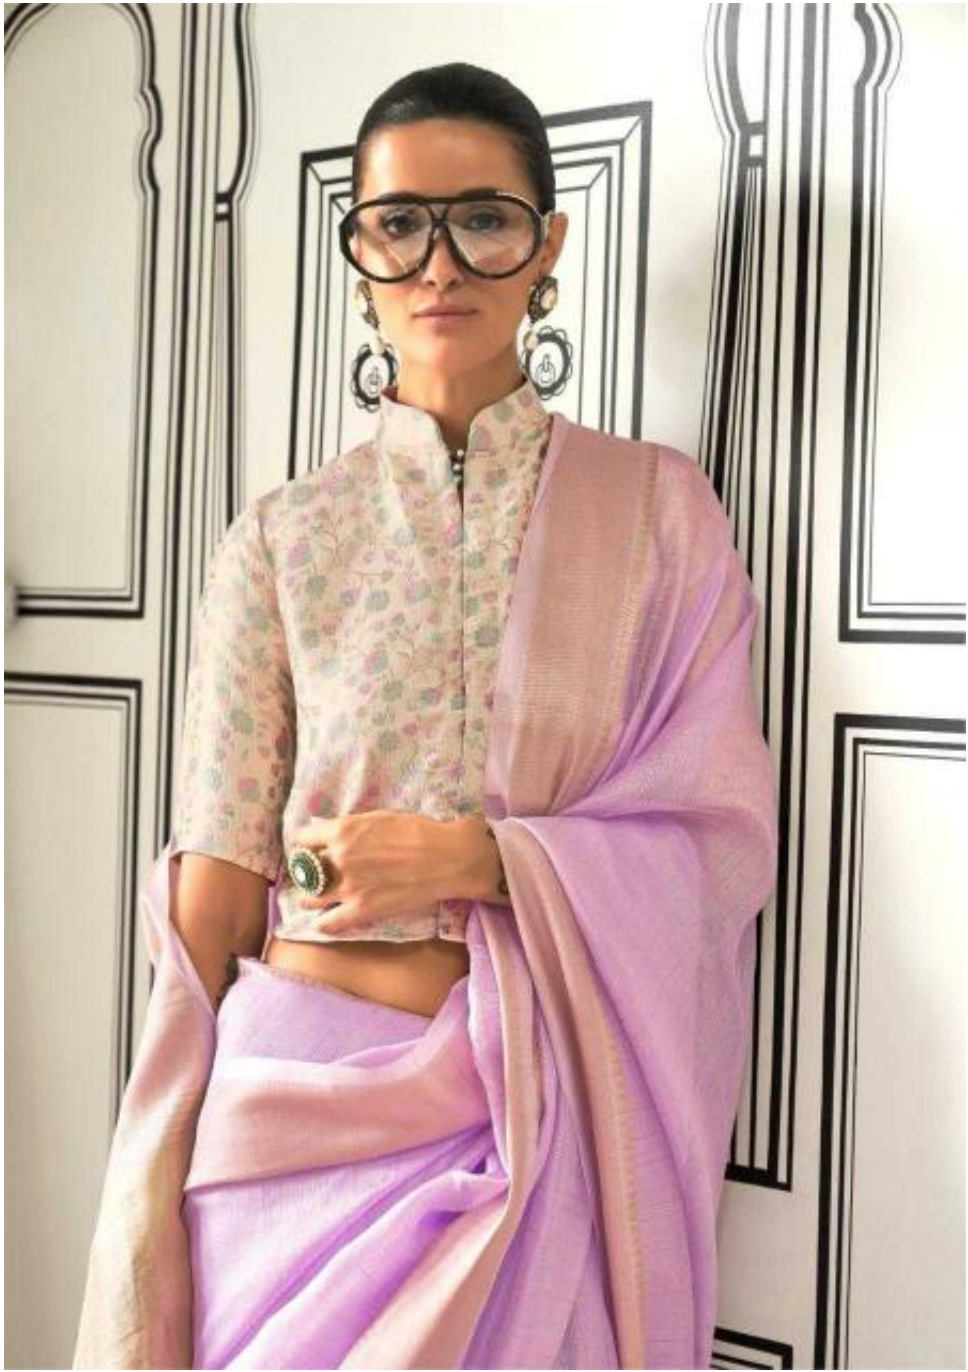

RAJTEX
Handloom
KARNATAKA | BANGALORE | 18 YEARS

KNOORIE
MOSS CHIFFON HANDLOOM WEAVING

3 8 7 0 0 2

RAJTEX
Bangalore
Permanence | Versatility | Innovation

KNOORIE
MOSS CHIFFON HANDLOOM WEAVING

387005

RAJTEX
Rajasthan
Rajasthan | Udaipur | 18 0000