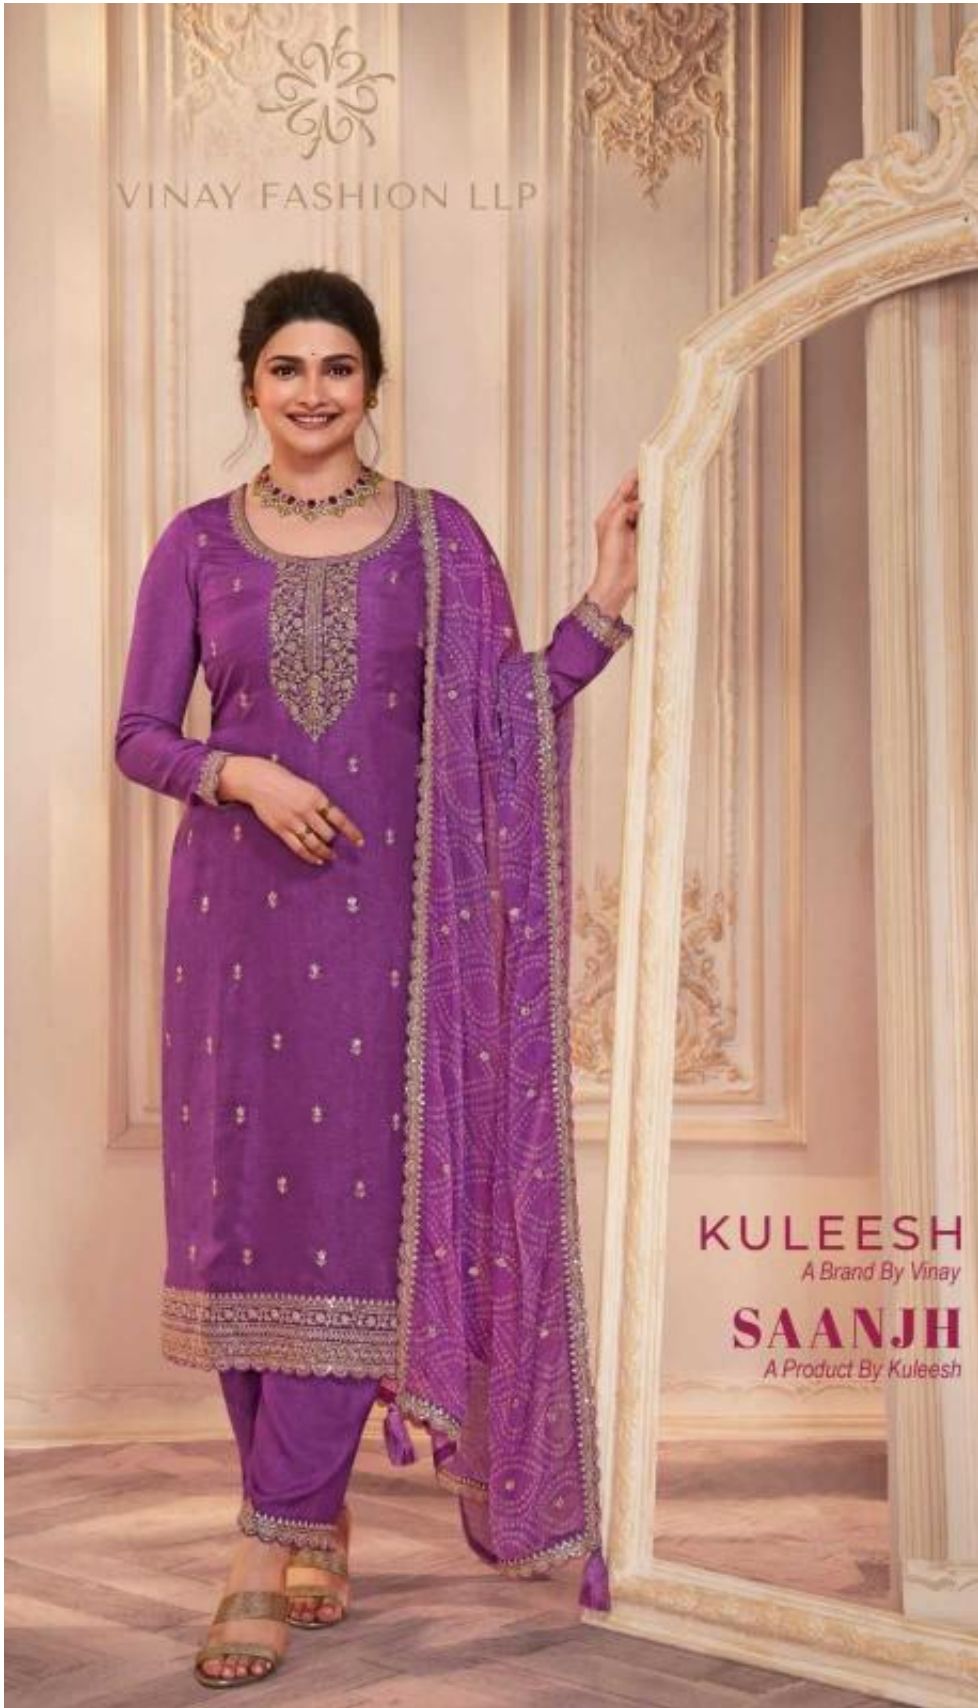

68735

**KULEESH***A Brand By Vinay***SAANJH***A Product By kuleesh*

PRODUCT DESCRIPTION	DSN NO.	RATE
TOP : EMBROIDERED SILK GEORGETTE	68731	1580/-
TOP	68732	1580/-
BOTTOM : SANTOON	68733	1580/-
	68734	1580/-
DUPATTA : EMBROIDERED CHINON	68735	1580/-
DUPATTA	68736	1580/-

68732

68736

68733

68734

VINAY FASHION LLP

**KULEESH**  
A Brand By Vinay

**SAANJH**  
A Product By Kuleesh