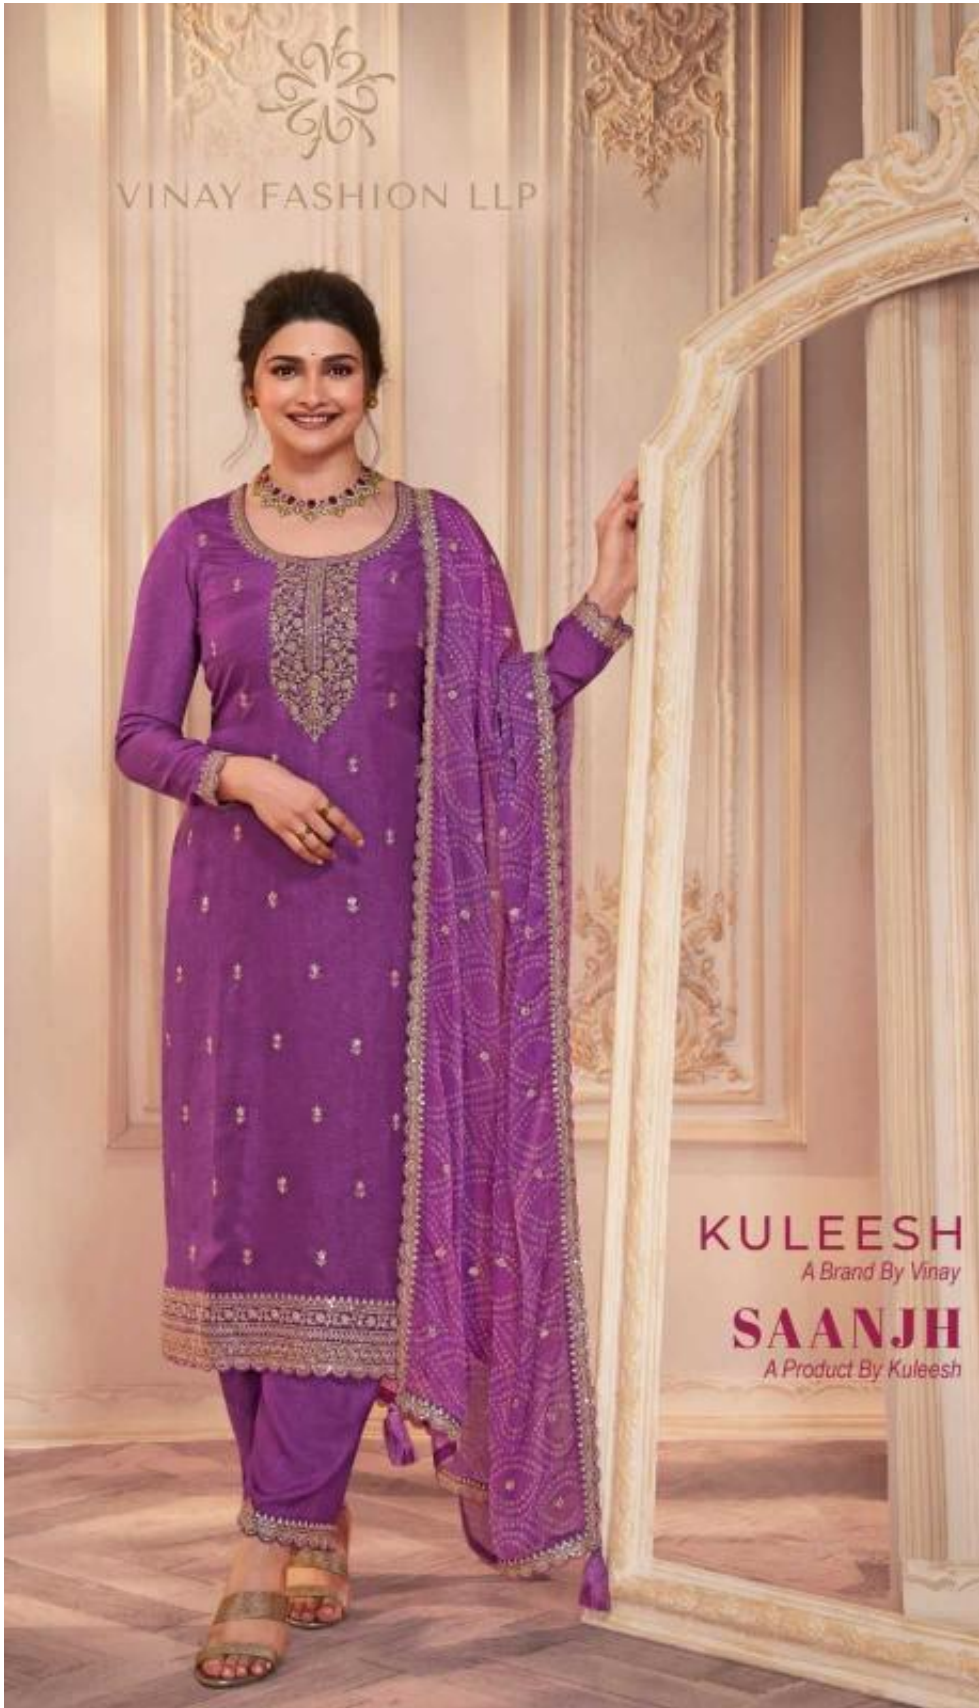

68735

**KULEESH***A Brand By Vinay***SAANJH***A Product By kuleesh*

| PRODUCT DESCRIPTION              | DSN NO. | RATE   |
|----------------------------------|---------|--------|
| TOP : EMBROIDERED SILK GEORGETTE | 68731   | 1580/- |
| TOP                              | 68732   | 1580/- |
| BOTTOM : SANTOON                 | 68733   | 1580/- |
|                                  | 68734   | 1580/- |
| DUPATTA : EMBROIDERED CHINON     | 68735   | 1580/- |
| DUPATTA                          | 68736   | 1580/- |

68732

68736

68733

68734

VINAY FASHION LLP

**KULEESH**  
*A Brand By Vinay*

**SAANJH**  
*A Product By Kuleesh*