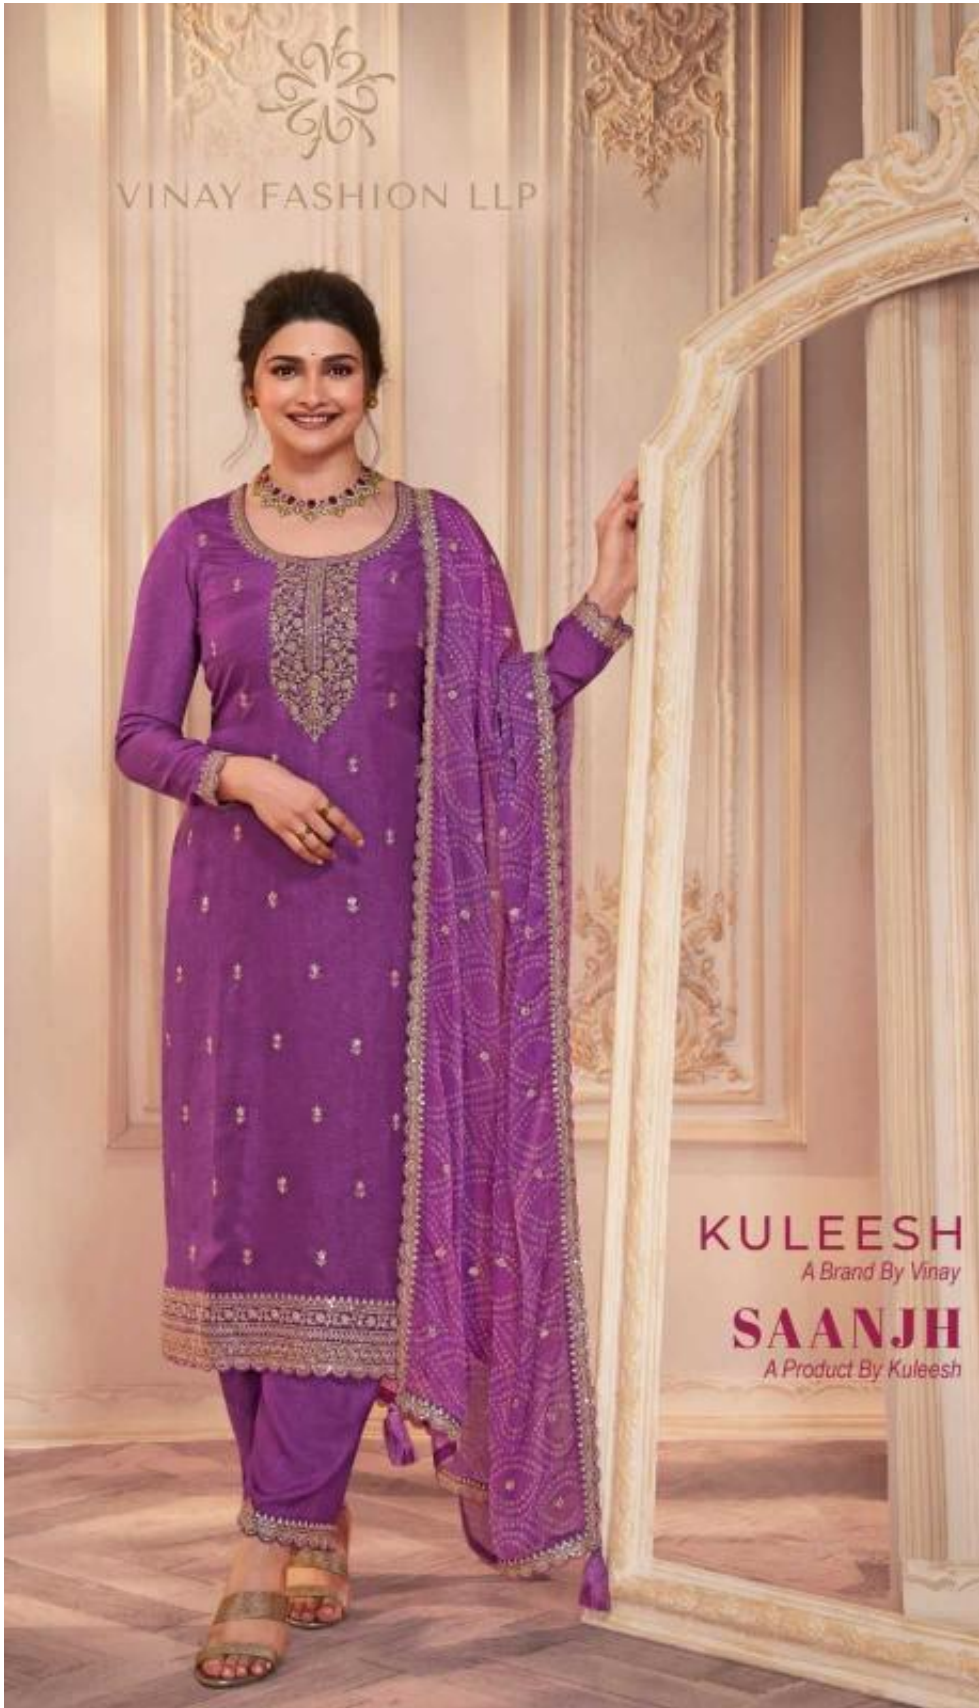

VINAY FASHION LLP

KULEESH
A Brand By Vinay

SAANJH
A Product By Kuleesh