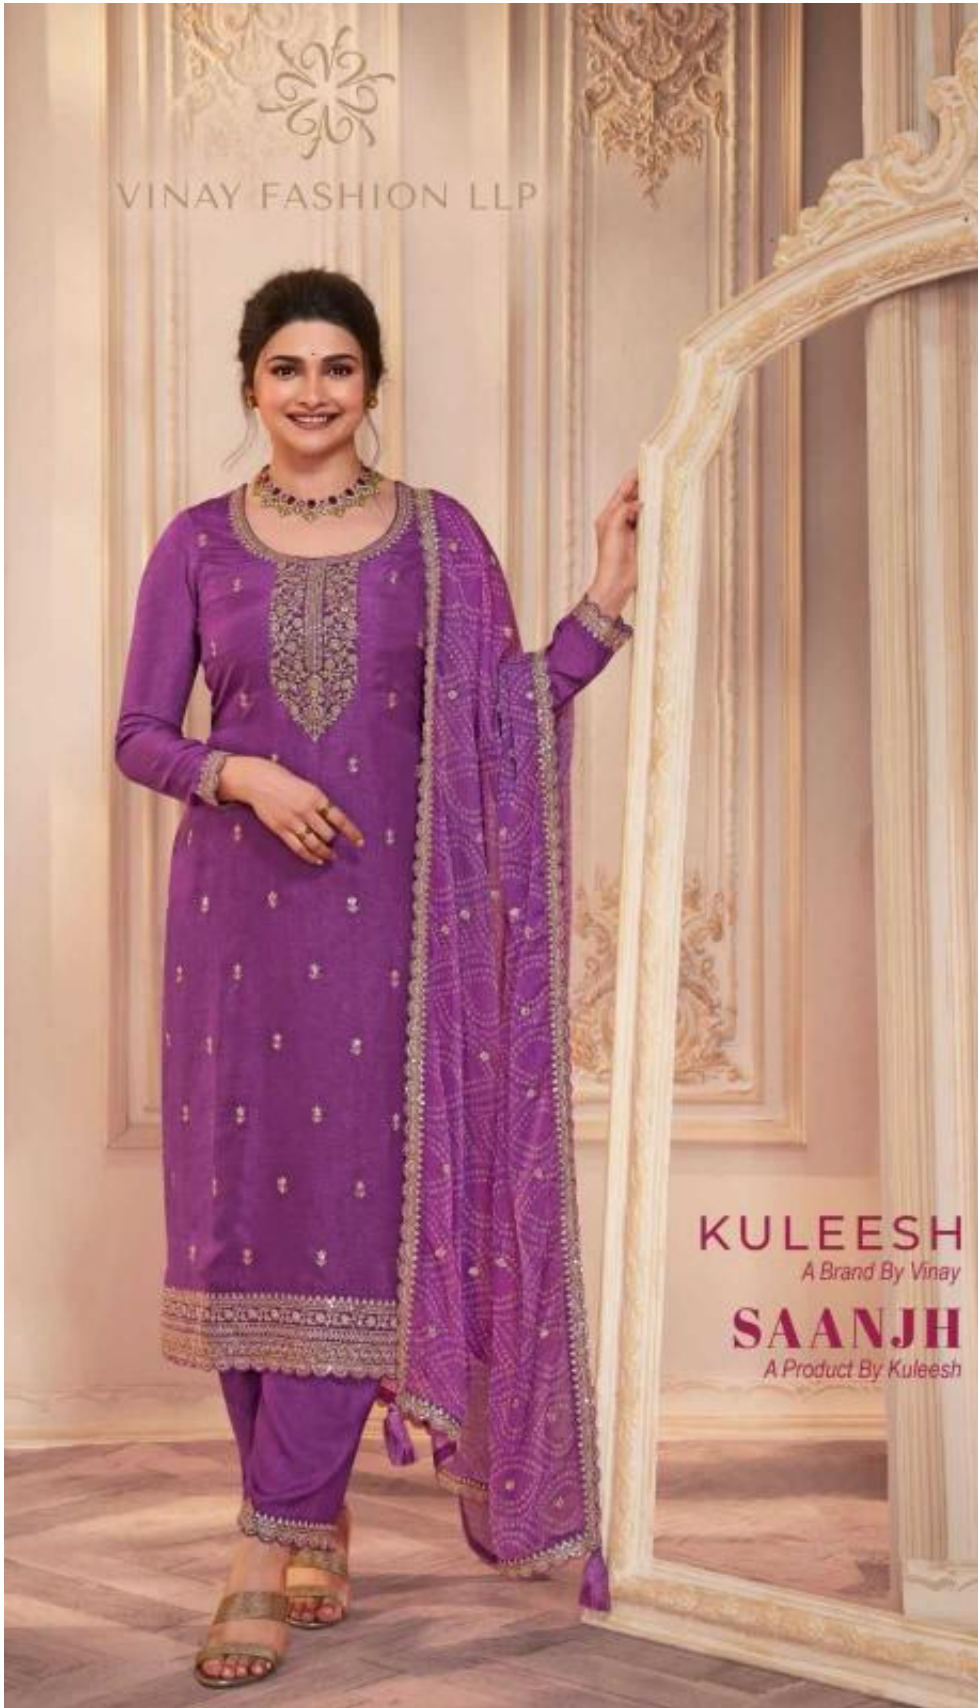

VINAY FASHION LLP

KULEESH
A Brand By Vinay

SAANJH
A Product By Kuleesh