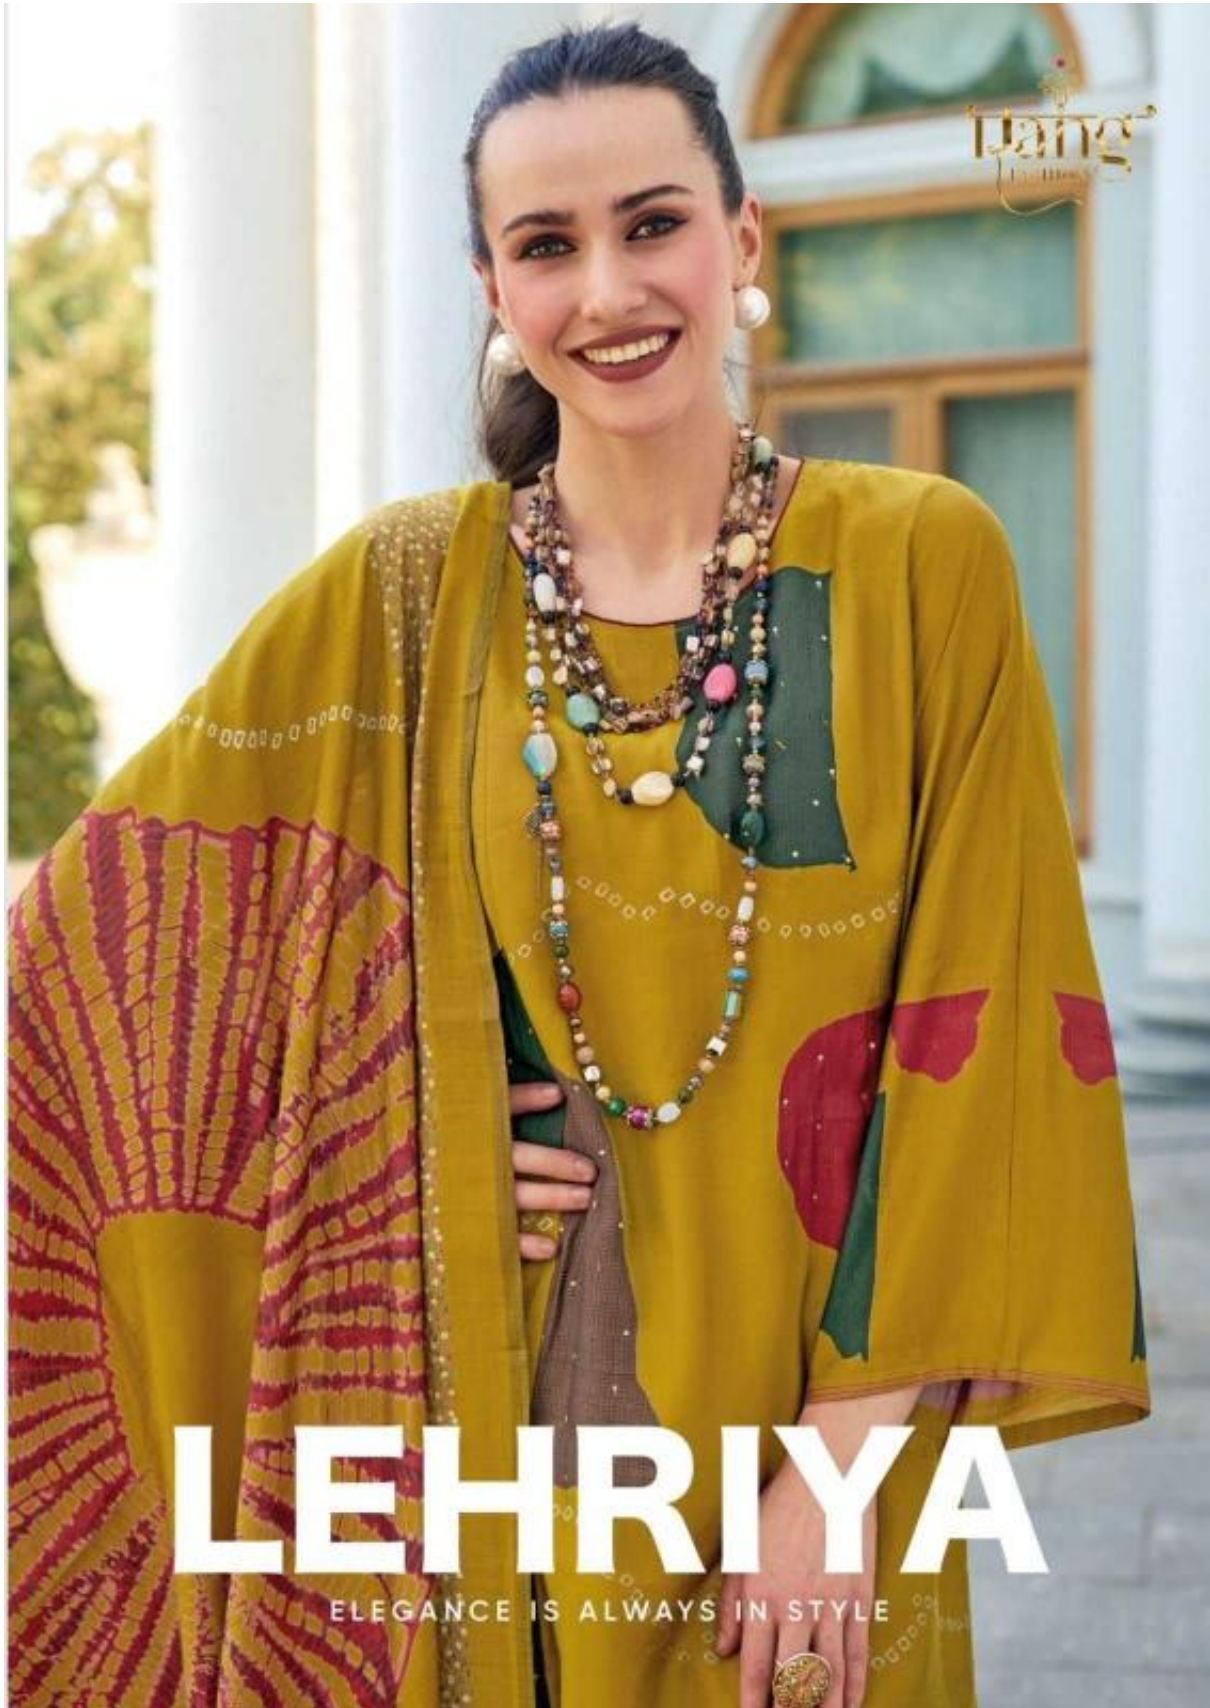

Dang
Lifestyle

LEHRIYA

ELEGANCE IS ALWAYS IN STYLE

AN INSPIRATIONAL FABRIC UNDER THE DESIGNER PRINTED IS TRUE TO ITS
NAME, TRADITIONAL, AND FOR WOMAN FROM ALL WALKS OF LIFE.

ALLURING FLORAL

PURE ELEGANCE WITH ALLURING FLORAL PATTERNS ON LACY FABRIC AND ADD GLAMOUR TO YOUR STYLE

AN INSPIRATIONAL FABRICS UNDER THE DESIGNER PRINTED, IS TRUE TO ITS
UNCONVENTIONAL AND FOR WOMAN FROM ALL WALKS OF LIFE.

Dang
Lifestyle

LEHRIYA

ELEGANCE IS ALWAYS IN STYLE

INDIAN BEAUTY

WHEN WE CHOSE TO TAKE INSPIRATION FROM INDIAN BEAUTY, THE RESULT IS HERE A SET OF VIVID
COLORFUL DESIGN TOLD A STORY ABOUT FASHION