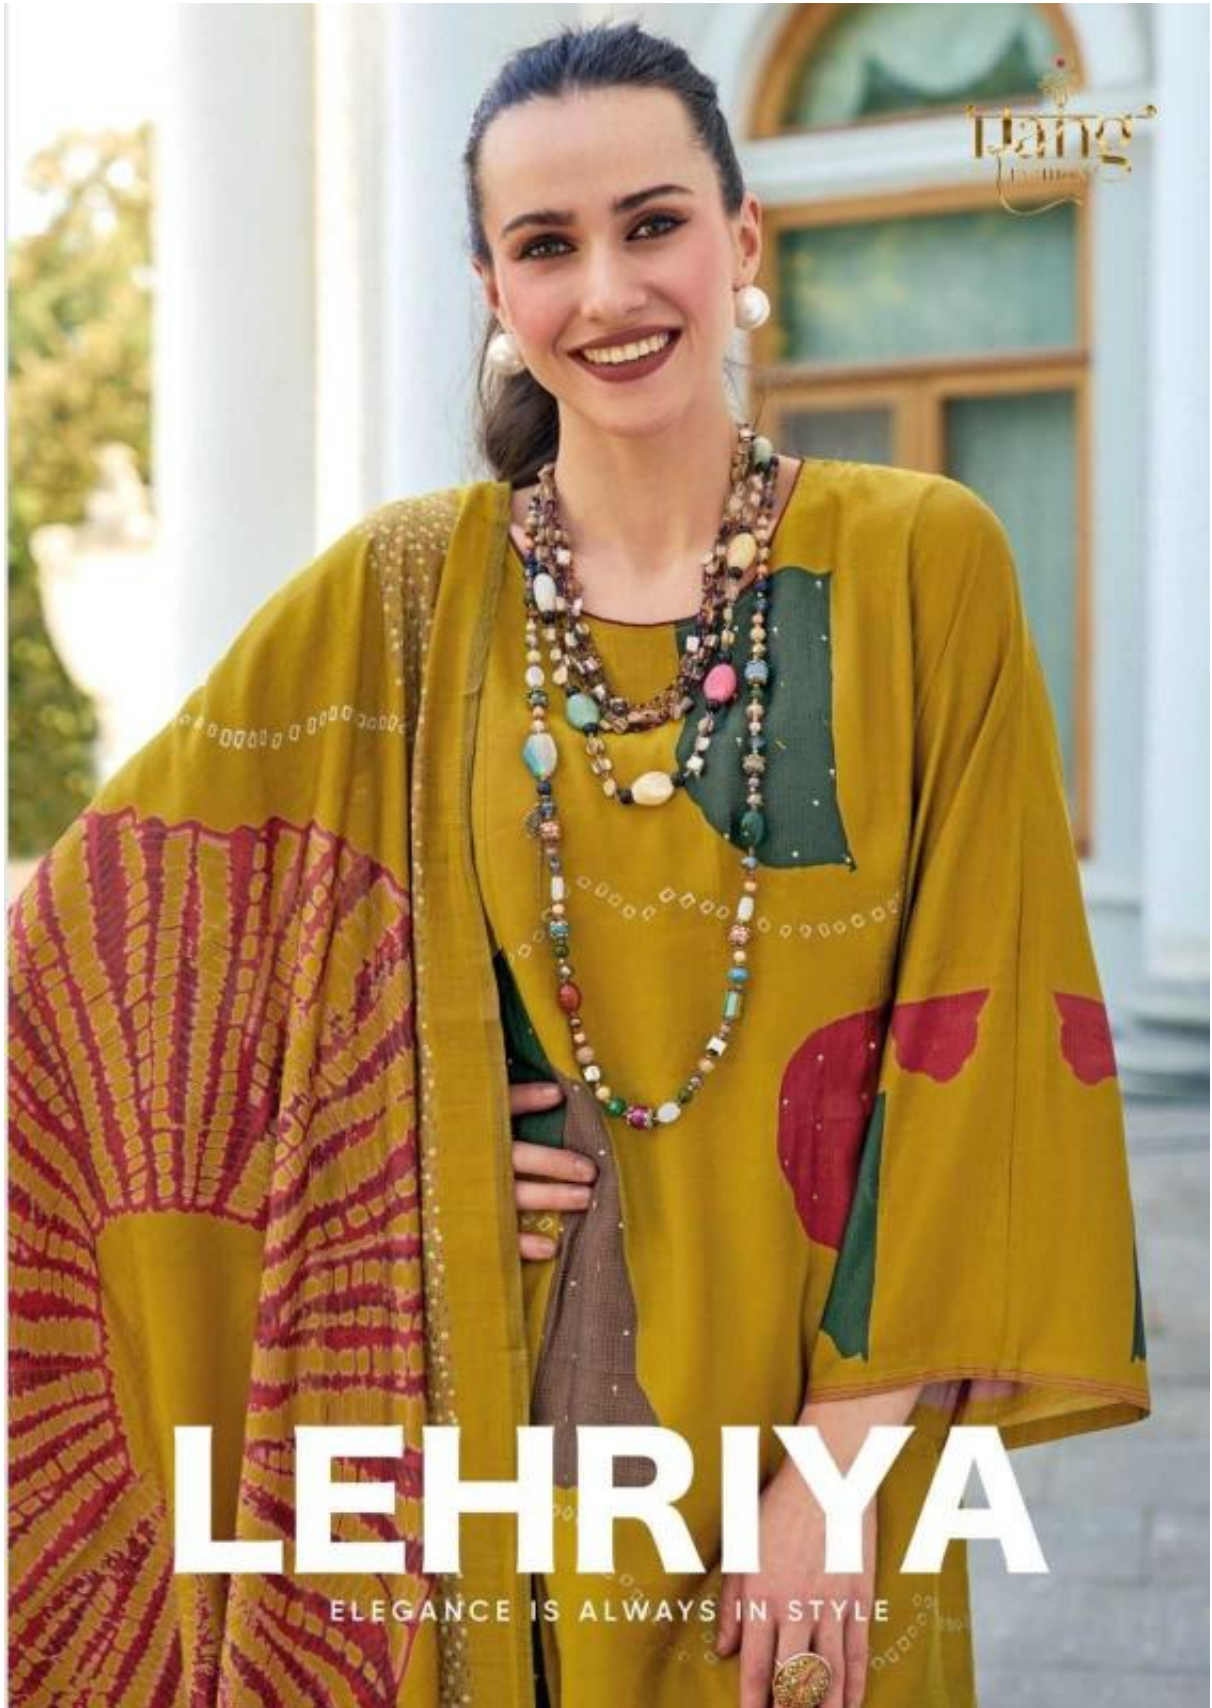

Dang
Lifestyle

LEHRIYA

ELEGANCE IS ALWAYS IN STYLE

AN INSPIRATIONAL FABRIC UNDER THE DESIGNER PRINTED IS TRUE TO ITS
NAME, TRADITIONAL, AND FOR WOMAN FROM ALL WALKS OF LIFE.

ALLURING FLORAL

PURE ELEGANCE WITH ALLURING FLORAL PATTERNS ON LACY FABRIC AND ADD GLAMOUR TO YOUR STYLE

AN INSPIRATIONAL FABRICS UNDER THE DESIGNER PRINTED, IS TRUE TO ITS
UNCONVENTIONAL AND FOR WOMAN FROM ALL WALKS OF LIFE.

Dang
Lifestyle

LEHRIYA

ELEGANCE IS ALWAYS IN STYLE

INDIAN BEAUTY

WHEN WE CHOSE TO TAKE INSPIRATION FROM INDIAN BEAUTY, THE RESULT IS HERE A SET OF VIVID
COLORFUL DESIGN TOLD A STORY ABOUT FASHION