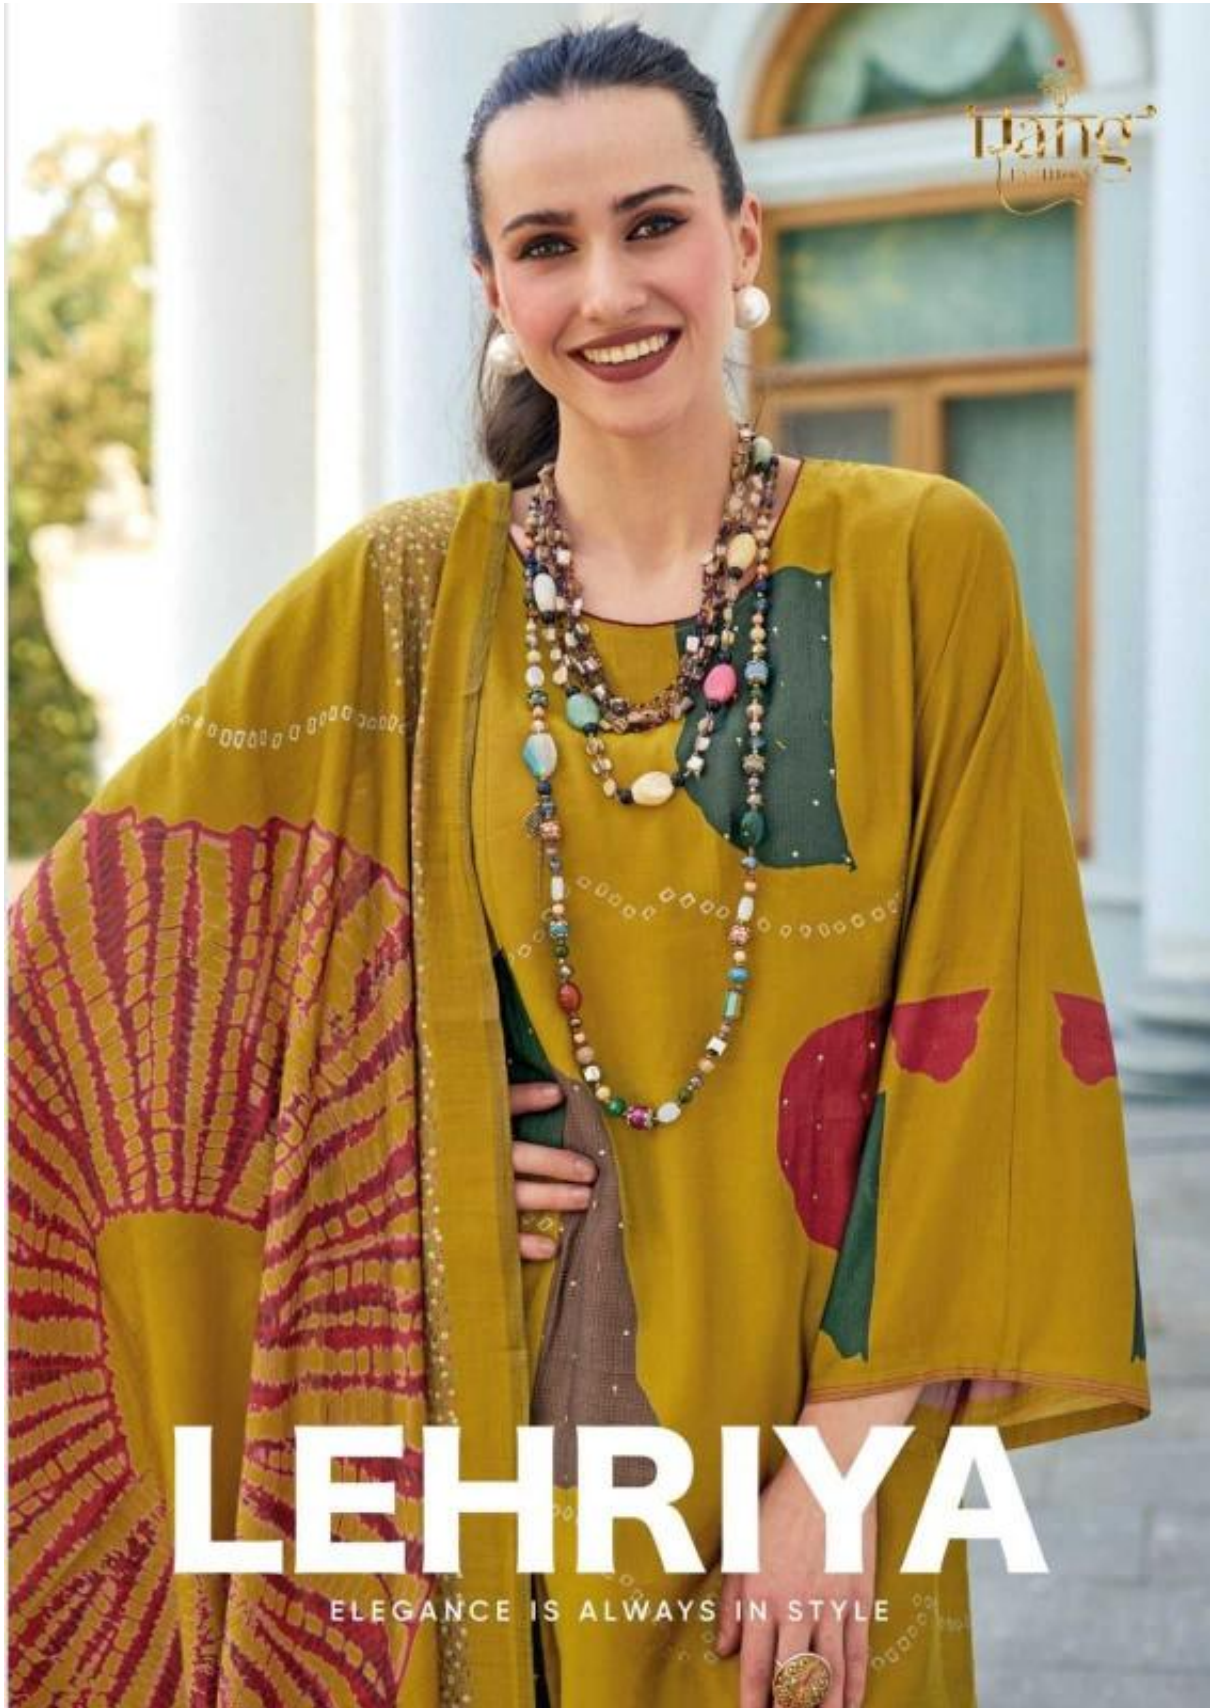

Dang
Lifestyle

LEHRIYA

ELEGANCE IS ALWAYS IN STYLE

AN INSPIRATIONAL FABRIC UNDER THE DESIGNER PRINTED IS TRUE TO ITS
NAME, TRADITIONAL, AND FOR WOMAN FROM ALL WALKS OF LIFE.

ALLURING FLORAL

PURE ELEGANCE WITH **ALLURING FLORAL** PATTERNS ON LACY FABRIC AND ADD GLAMOUR TO YOUR STYLE

AN INSPIRATIONAL FABRICS UNDER THE DESIGNER PRINTED, IS TRUE TO ITS
UNCONVENTIONAL AND FOR WOMAN FROM ALL WALKS OF LIFE.

Dang
Lifestyle

LEHRIYA

ELEGANCE IS ALWAYS IN STYLE

INDIAN BEAUTY

WHEN WE CHOSE TO TAKE INSPIRATION FROM INDIAN BEAUTY, THE RESULT IS HERE A SET OF VIVID
COLORFUL DESIGN TOLD A STORY ABOUT FASHION