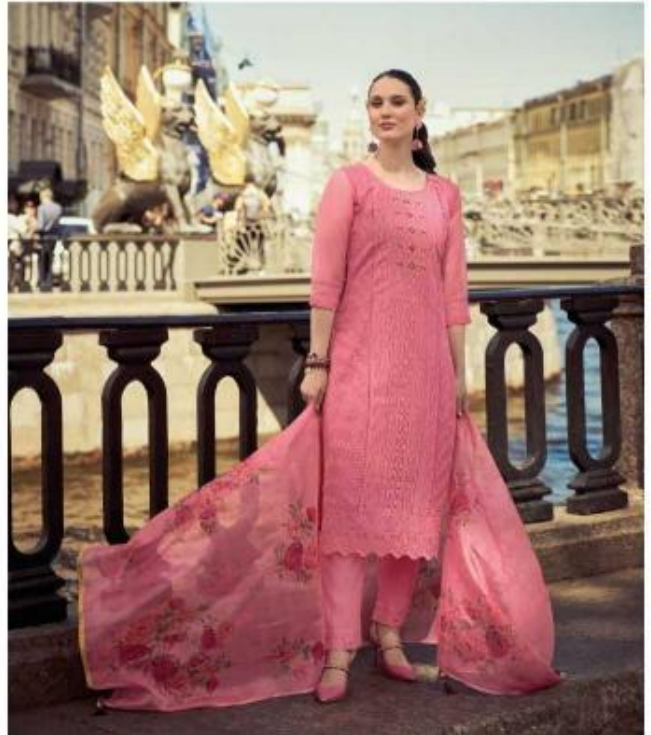

NEW ELEGANCE