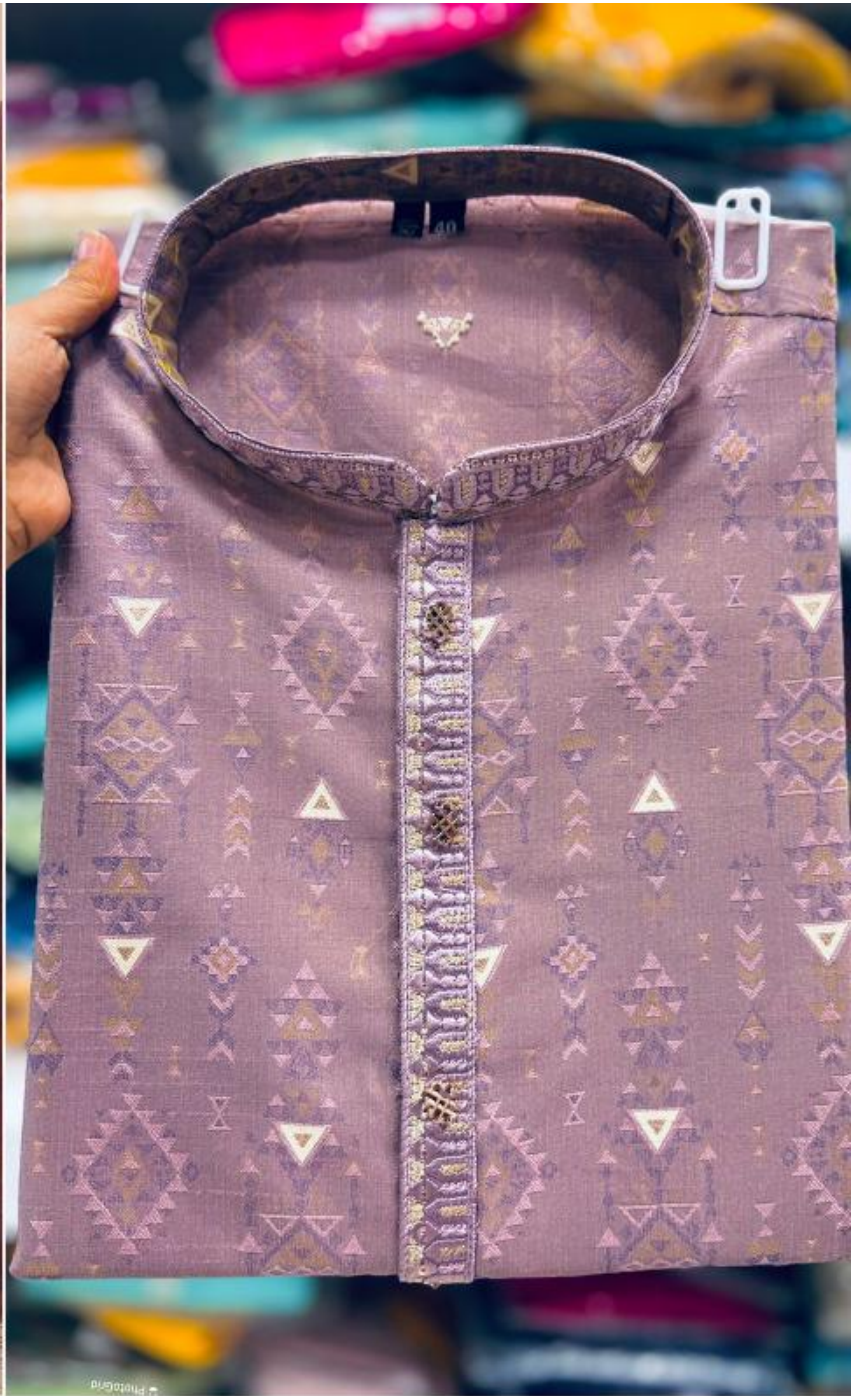

Photography

	SIZE CHART		IN INCHES
SIZE	CHEST	TOP LENGTH	SHOULDER
36	40	41	17.5
38	42	43	18
40	44	43	18.5
42	46	43	19
44	48	43	20
46	50	43	20.5