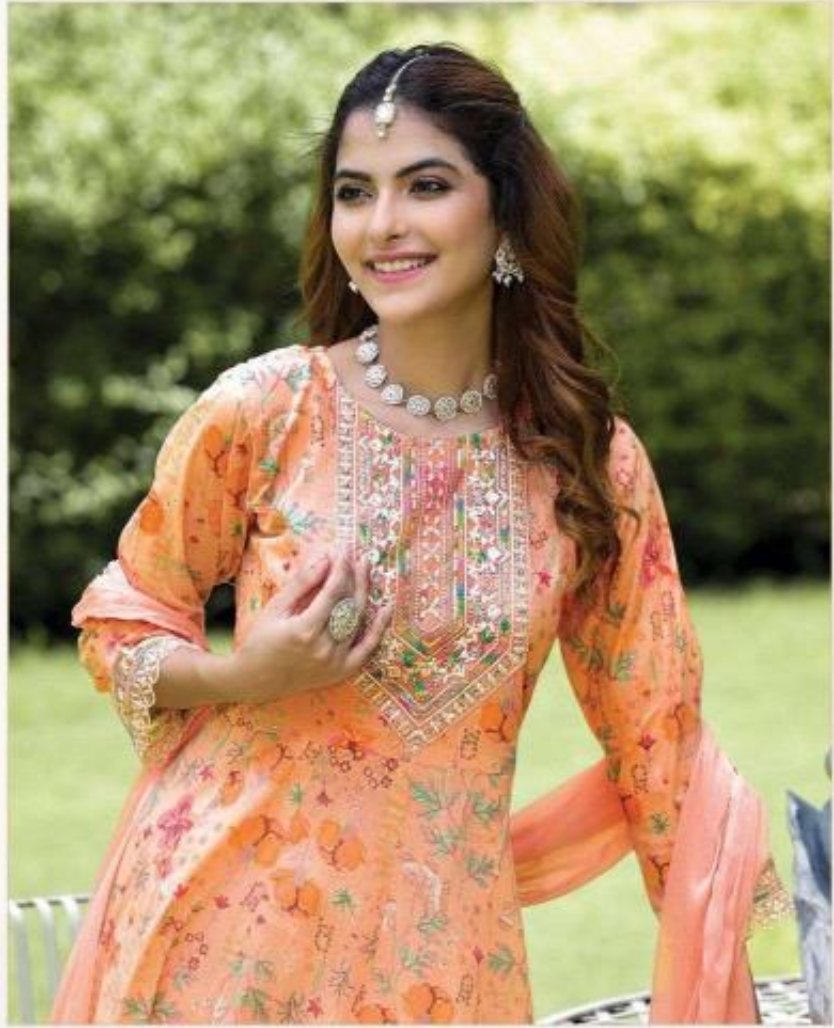

//
"TRADITIONAL CHARM,
REIMAGINED."