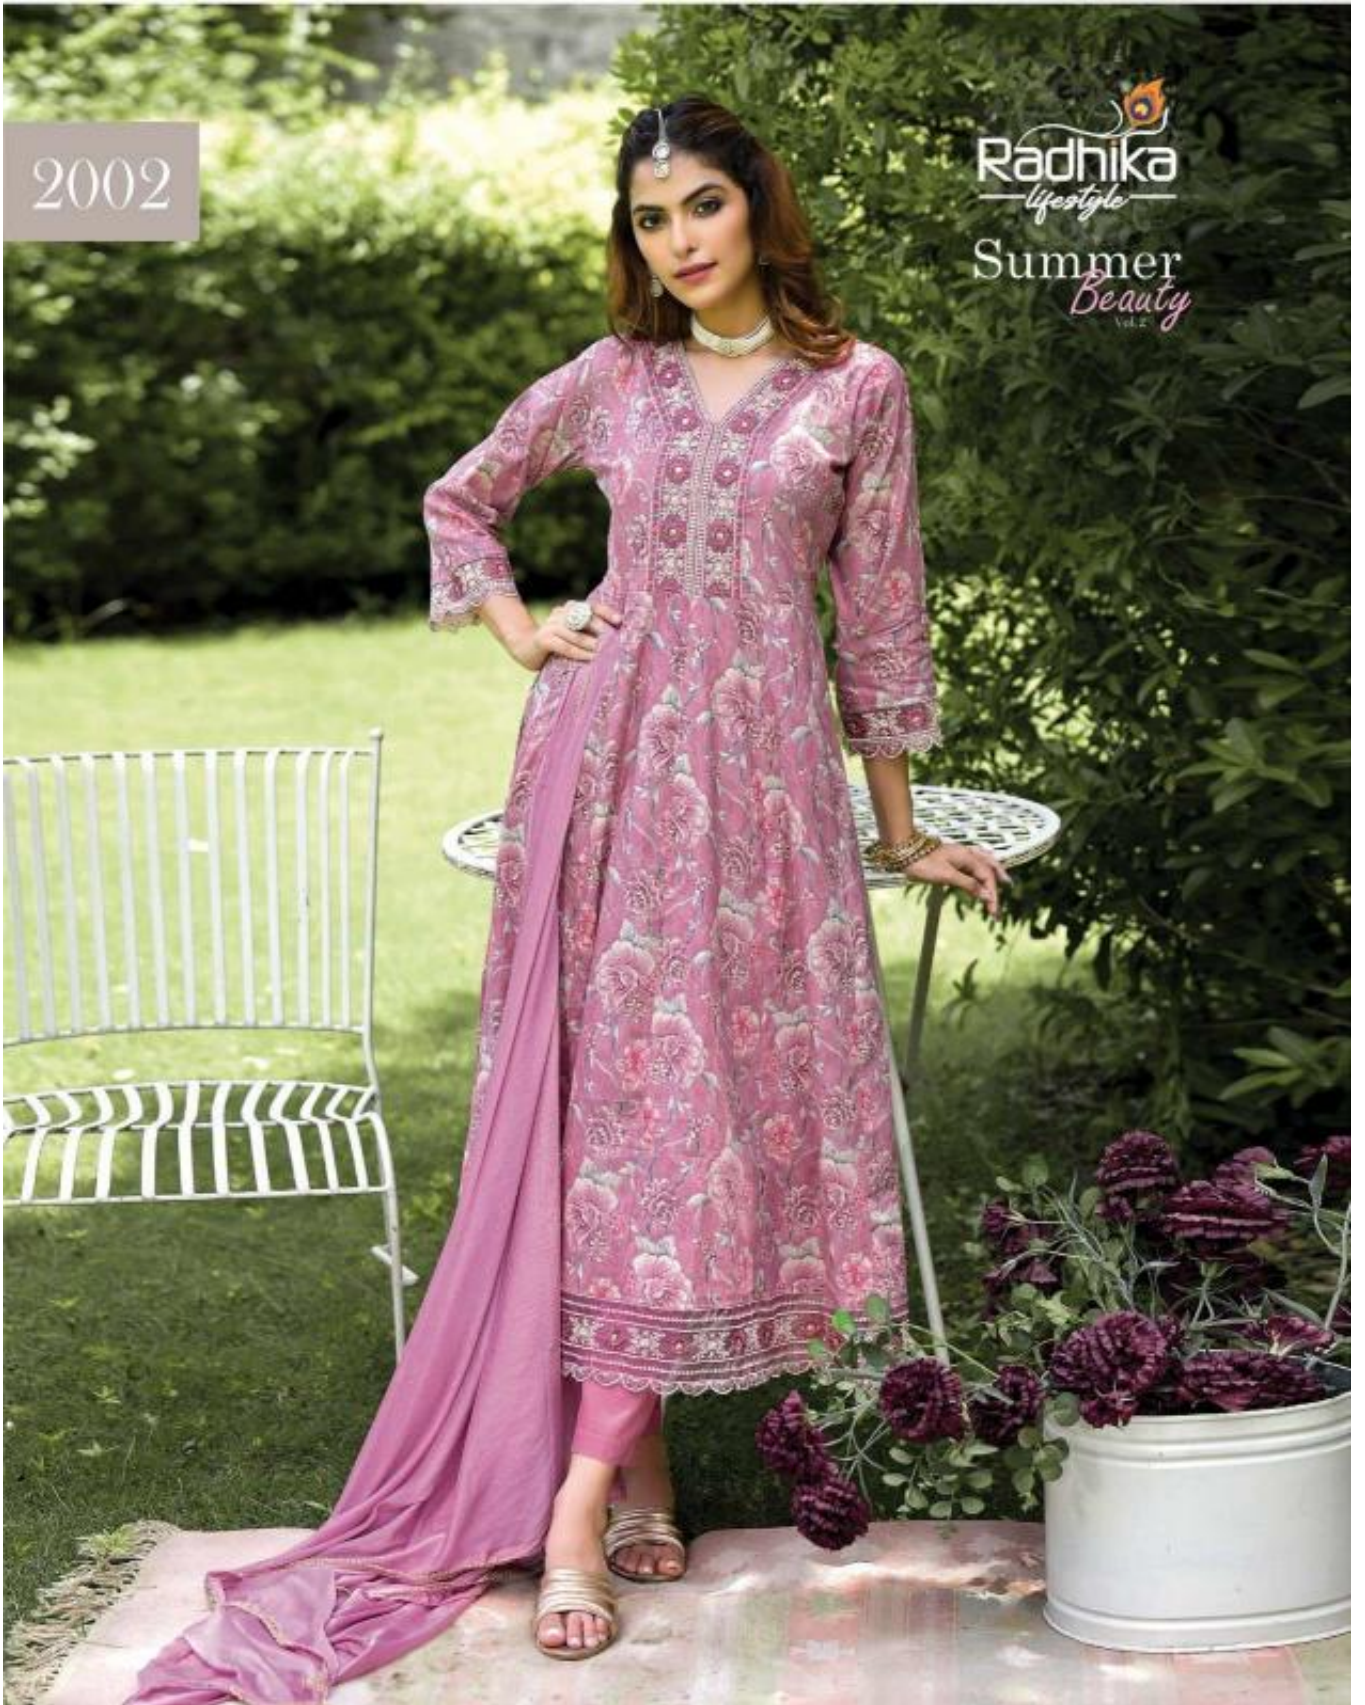

2002

Radhika
lifestyle
Summer
Beauty
Vol. 2