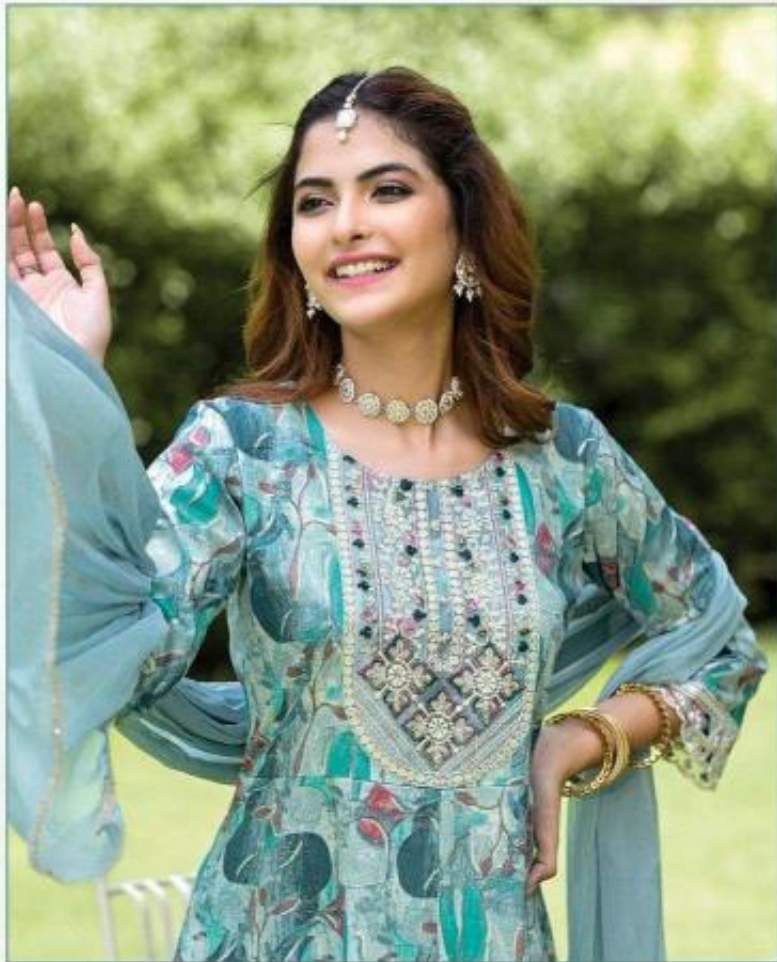

Radhika^{TM}
lifestyle

//
ELEGANCE IS
WHEN THE
INSIDE IS AS
THE OUTSIDE.