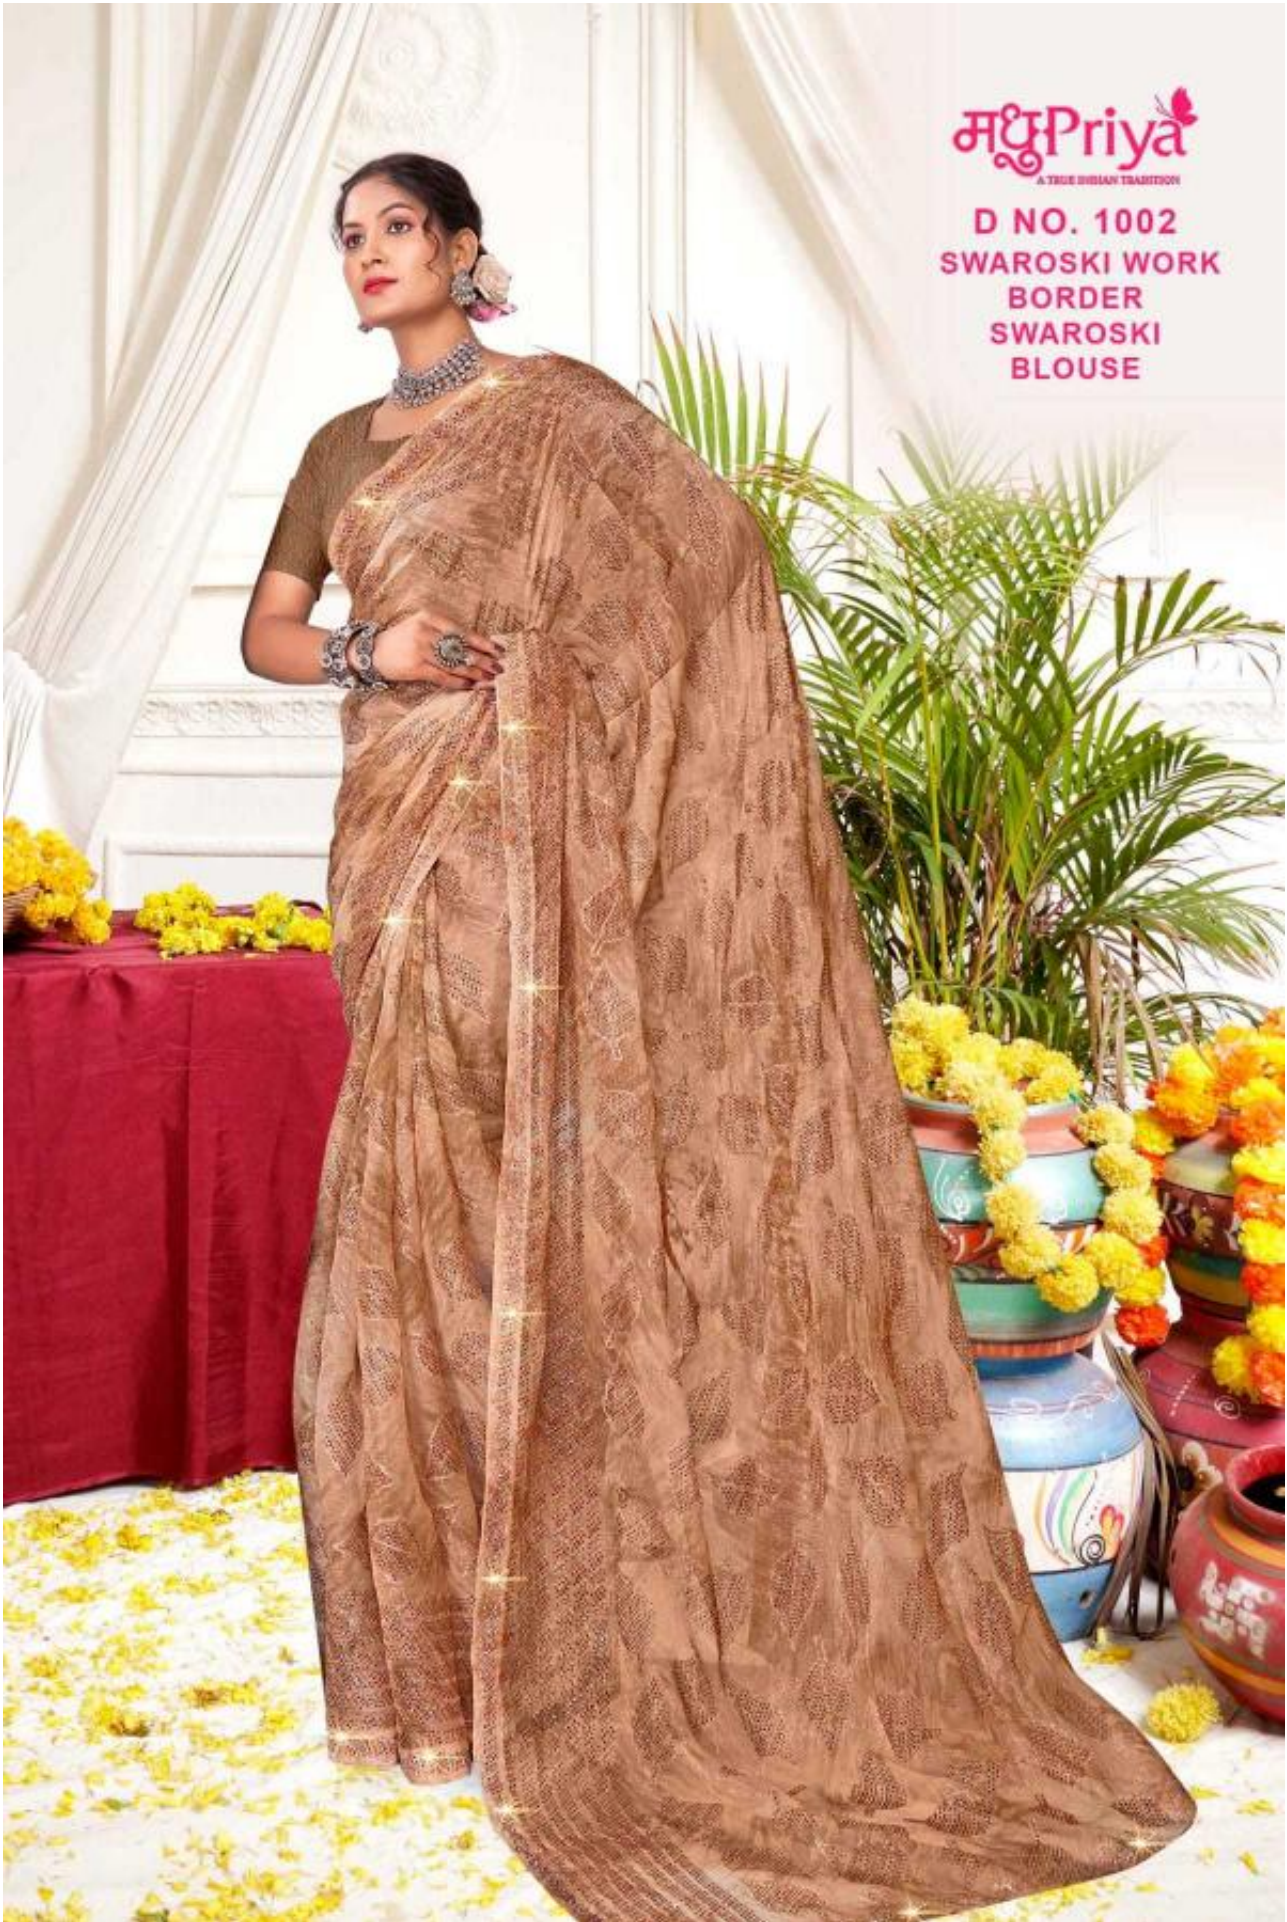

मधुPriya
A TRUE INDIAN TRADITION

**D NO. 1002
SWAROSKI WORK
BORDER
SWAROSKI
BLOUSE**

मधुPriya
A TRUE BHILAN TRADITION

**D NO. 1005
SWAROSKI WORK
BORDER
SWAROSKI
BLOUSE**

मधुPriya
A TRUE BHILAN TRADITION

**D NO. 1001
SWAROSKI WORK
BORDER
SWAROSKI
BLOUSE**

मधुPriya
A TRUE BHILAN TRADITION

**D NO. 1003
SWAROSKI WORK
BORDER
SWAROSKI
BLOUSE**

मधुPriya
A TRUE BHILAN TRADITION

**D NO. 1004
SWAROSKI WORK
BORDER
SWAROSKI
BLOUSE**

मधुPriya
A TRUE BHILAN TRADITION

**D NO. 1006
SWAROSKI WORK
BORDER
SWAROSKI
BLOUSE**

मधुPriya

Visual Effect - curious

Your journey may fill with many... your enduring passion to see yourself...

NIVYA VOL-5
(SWAROSKI WORK BORDER) | SWAROSKI BLOUSE

1001

1002

1003

1004