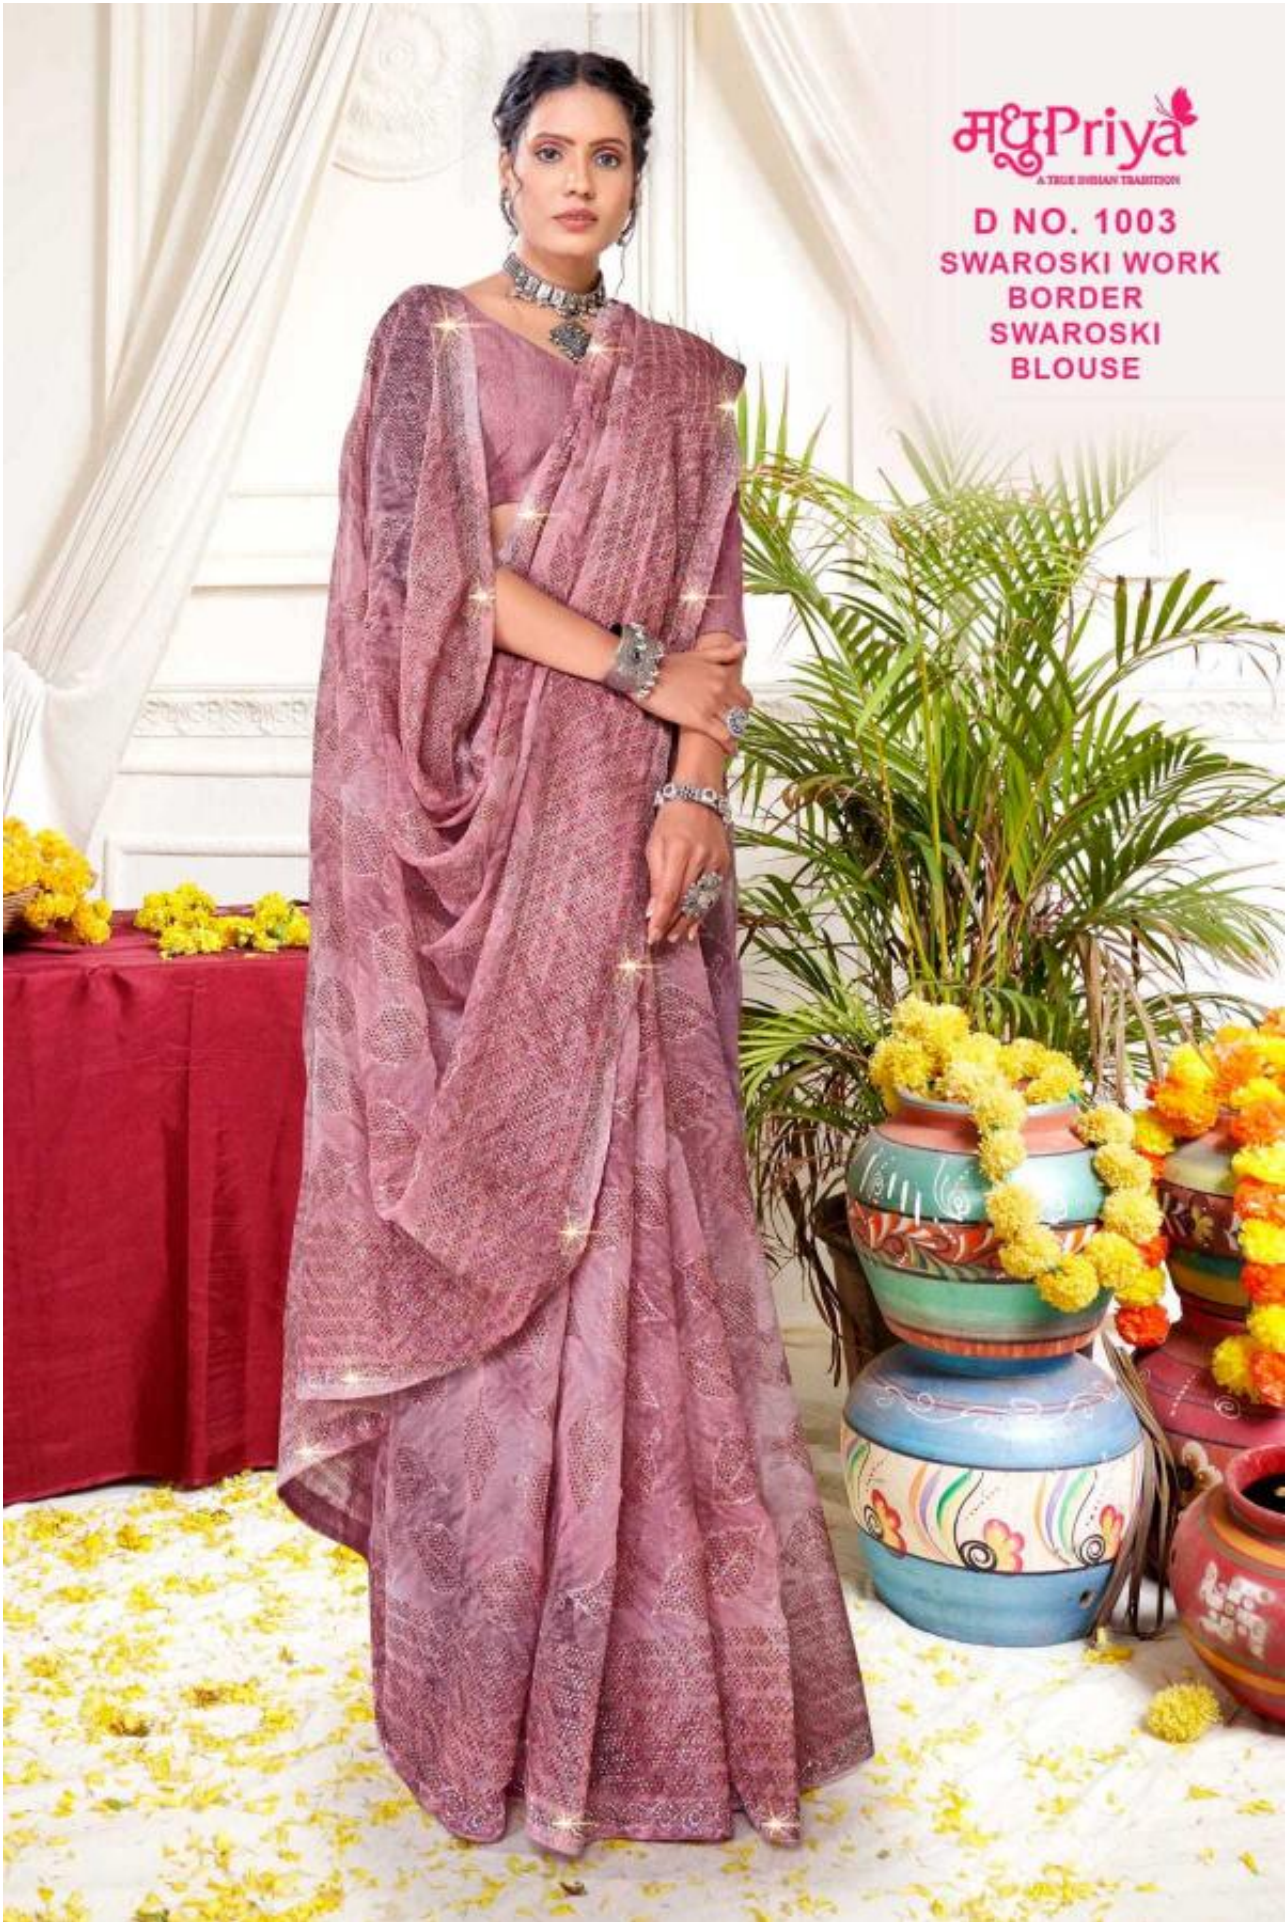

मधुPriya  
A TRUE INDIAN TRADITION

D NO. 1002  
SWAROSKI WORK  
BORDER  
SWAROSKI  
BLOUSE

**मधुPriya**  
A TRUE BHILAN TRADITION

**D NO. 1005  
SWAROSKI WORK  
BORDER  
SWAROSKI  
BLOUSE**

**मधुPriya**  
A TRUE BHILAN TRADITION

**D NO. 1001  
SWAROSKI WORK  
BORDER  
SWAROSKI  
BLOUSE**

**मधुPriya**  
A TRUE BHILAN TRADITION

**D NO. 1003  
SWAROSKI WORK  
BORDER  
SWAROSKI  
BLOUSE**

**मधुPriya**  
A TRUE BHILAN TRADITION

**D NO. 1004  
SWAROSKI WORK  
BORDER  
SWAROSKI  
BLOUSE**

**मधुPriya**  
A TRUE BHILAN TRADITION

**D NO. 1006  
SWAROSKI WORK  
BORDER  
SWAROSKI  
BLOUSE**

मधुPriya

Visual Effect - curious

Your journey may fill with many... your enduring passion to see yourself...