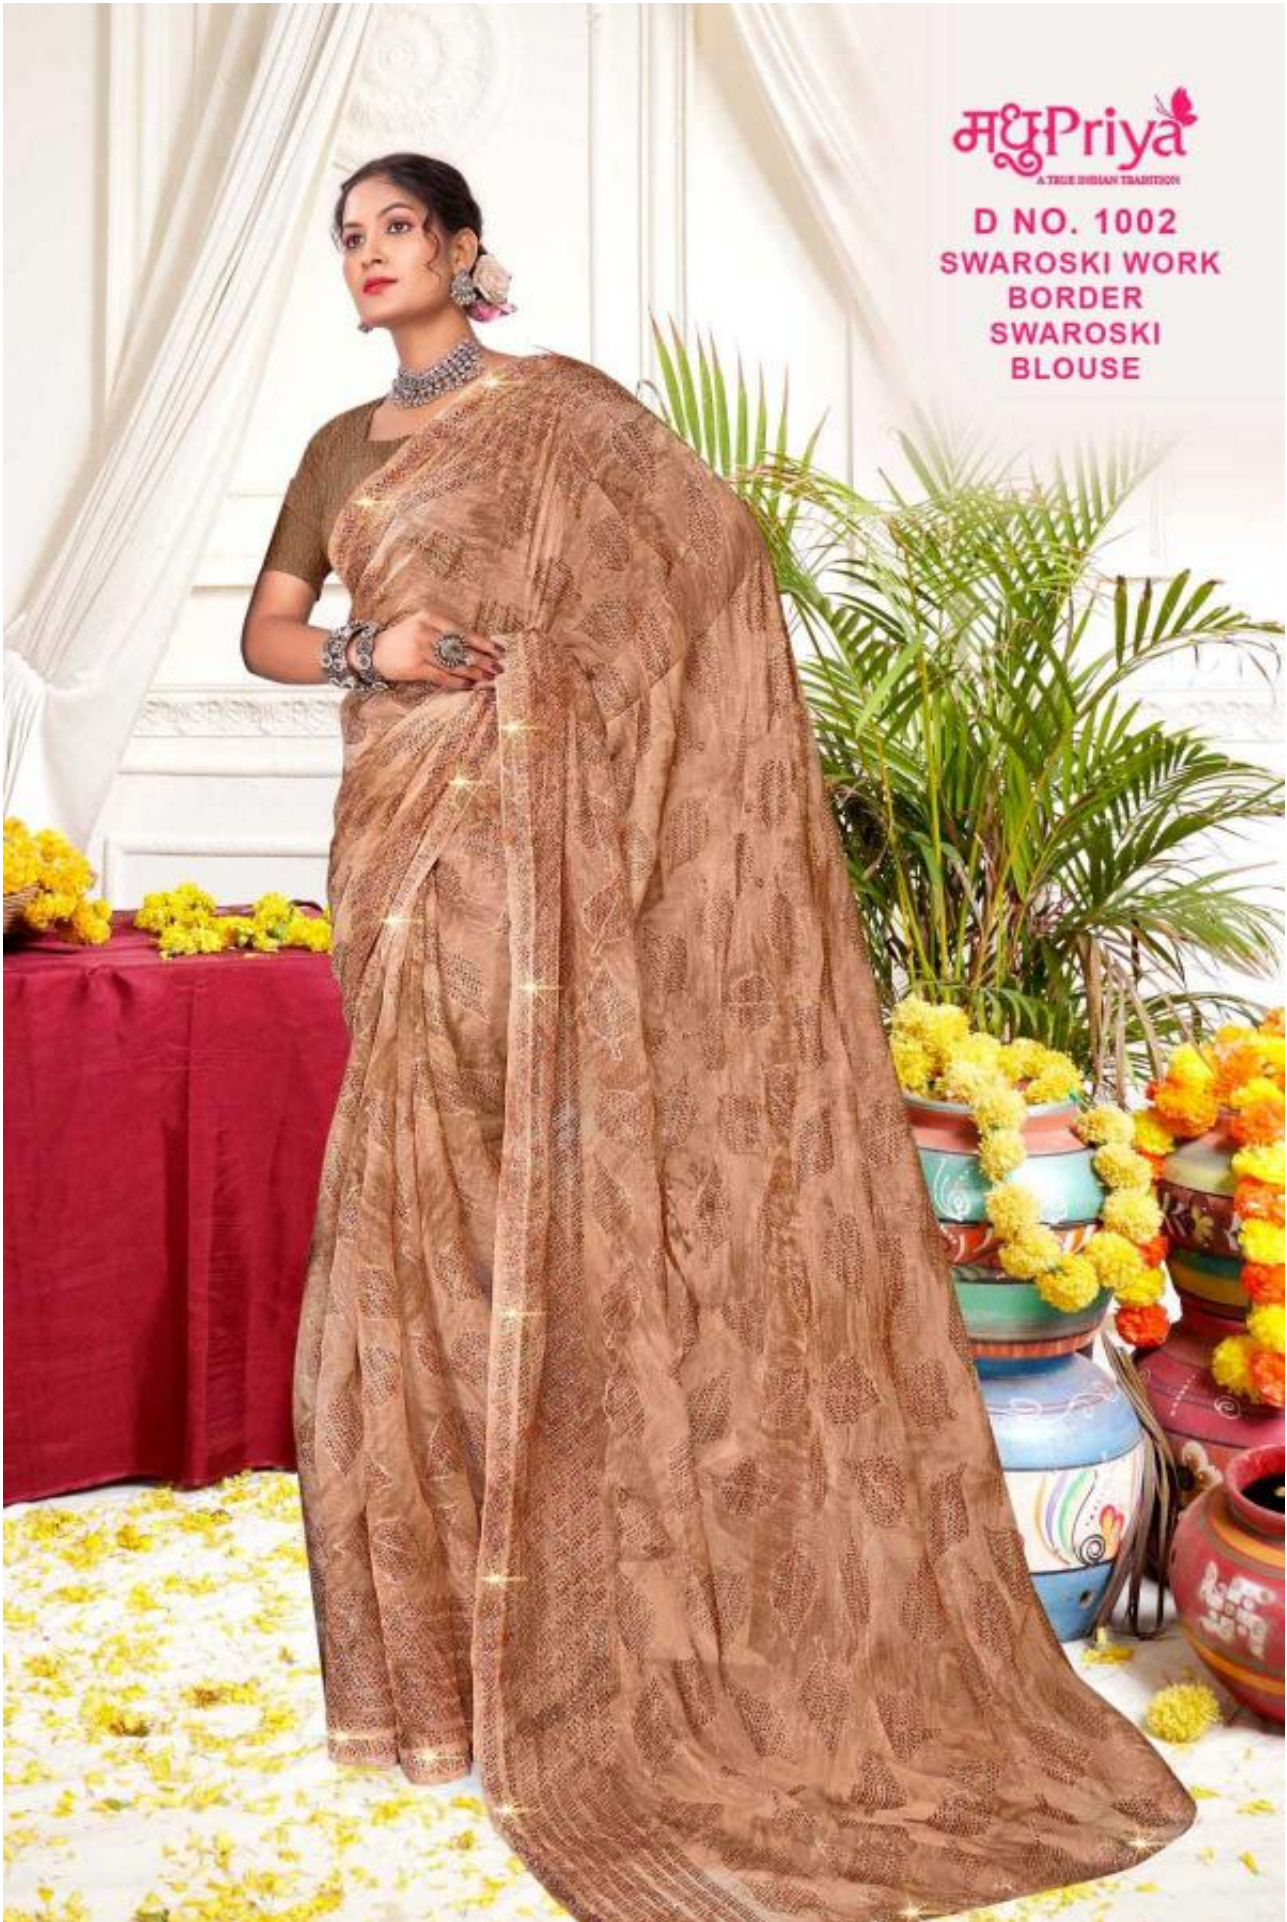

मधुPriya  
A TRUE INDIAN TRADITION

D NO. 1002  
SWAROSKI WORK  
BORDER  
SWAROSKI  
BLOUSE

**मधुPriya**  
A TRUE BHILAN TRADITION

**D NO. 1005  
SWAROSKI WORK  
BORDER  
SWAROSKI  
BLOUSE**

**मधुPriya**  
A TRUE BHILAN TRADITION

**D NO. 1001  
SWAROSKI WORK  
BORDER  
SWAROSKI  
BLOUSE**

**मधुPriya**  
A TRUE BHILAN TRADITION

**D NO. 1003  
SWAROSKI WORK  
BORDER  
SWAROSKI  
BLOUSE**

**मधुPriya**  
A TRUE BHILAN TRADITION

**D NO. 1004  
SWAROSKI WORK  
BORDER  
SWAROSKI  
BLOUSE**

**मधुPriya**  
A TRUE BHILAN TRADITION

**D NO. 1006  
SWAROSKI WORK  
BORDER  
SWAROSKI  
BLOUSE**

मधुPriya

Visual Effect - curious

Your journey may fill with many... your enduring passion to see yourself...