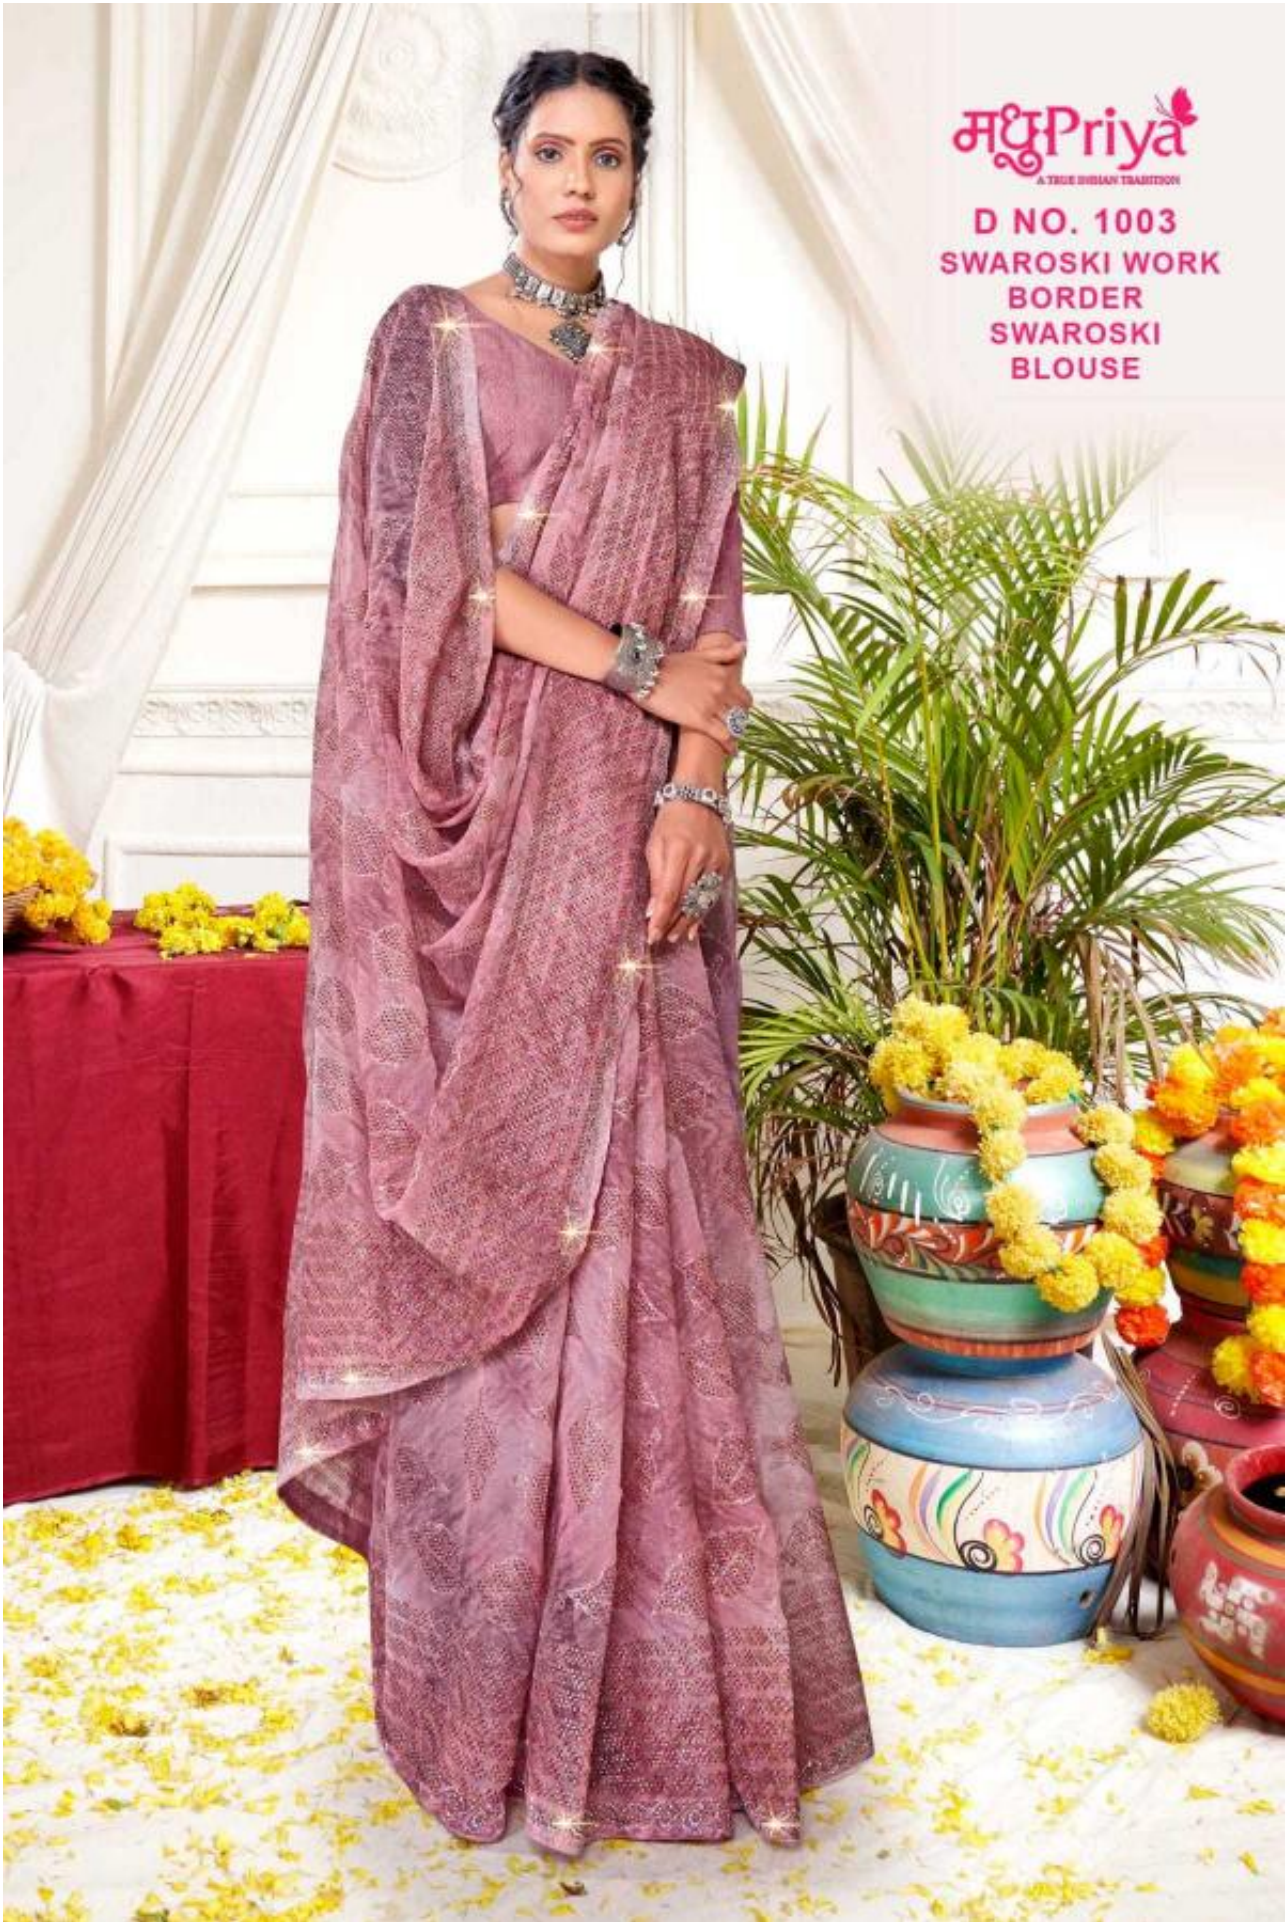

मधुPriya
A TRUE INDIAN TRADITION

**D NO. 1002
SWAROSKI WORK
BORDER
SWAROSKI
BLOUSE**

मधुPriya
A TRUE BHILAN TRADITION

**D NO. 1005
SWAROSKI WORK
BORDER
SWAROSKI
BLOUSE**

मधुPriya
A TRUE BHILAN TRADITION

**D NO. 1001
SWAROSKI WORK
BORDER
SWAROSKI
BLOUSE**

मधुPriya
A TRUE BHILAN TRADITION

**D NO. 1003
SWAROSKI WORK
BORDER
SWAROSKI
BLOUSE**

मधुPriya
A TRUE BHILAN TRADITION

**D NO. 1004
SWAROSKI WORK
BORDER
SWAROSKI
BLOUSE**

मधुPriya
A TRUE BHILAN TRADITION

**D NO. 1006
SWAROSKI WORK
BORDER
SWAROSKI
BLOUSE**

मधुPriya

Visual Effect - curious

Your journey may fill with many... your enduring passion to see yourself...

NIVYA VOL-5
(SWAROSKI WORK BORDER) | SWAROSKI BLOUSE

1001

1002

1003

1004