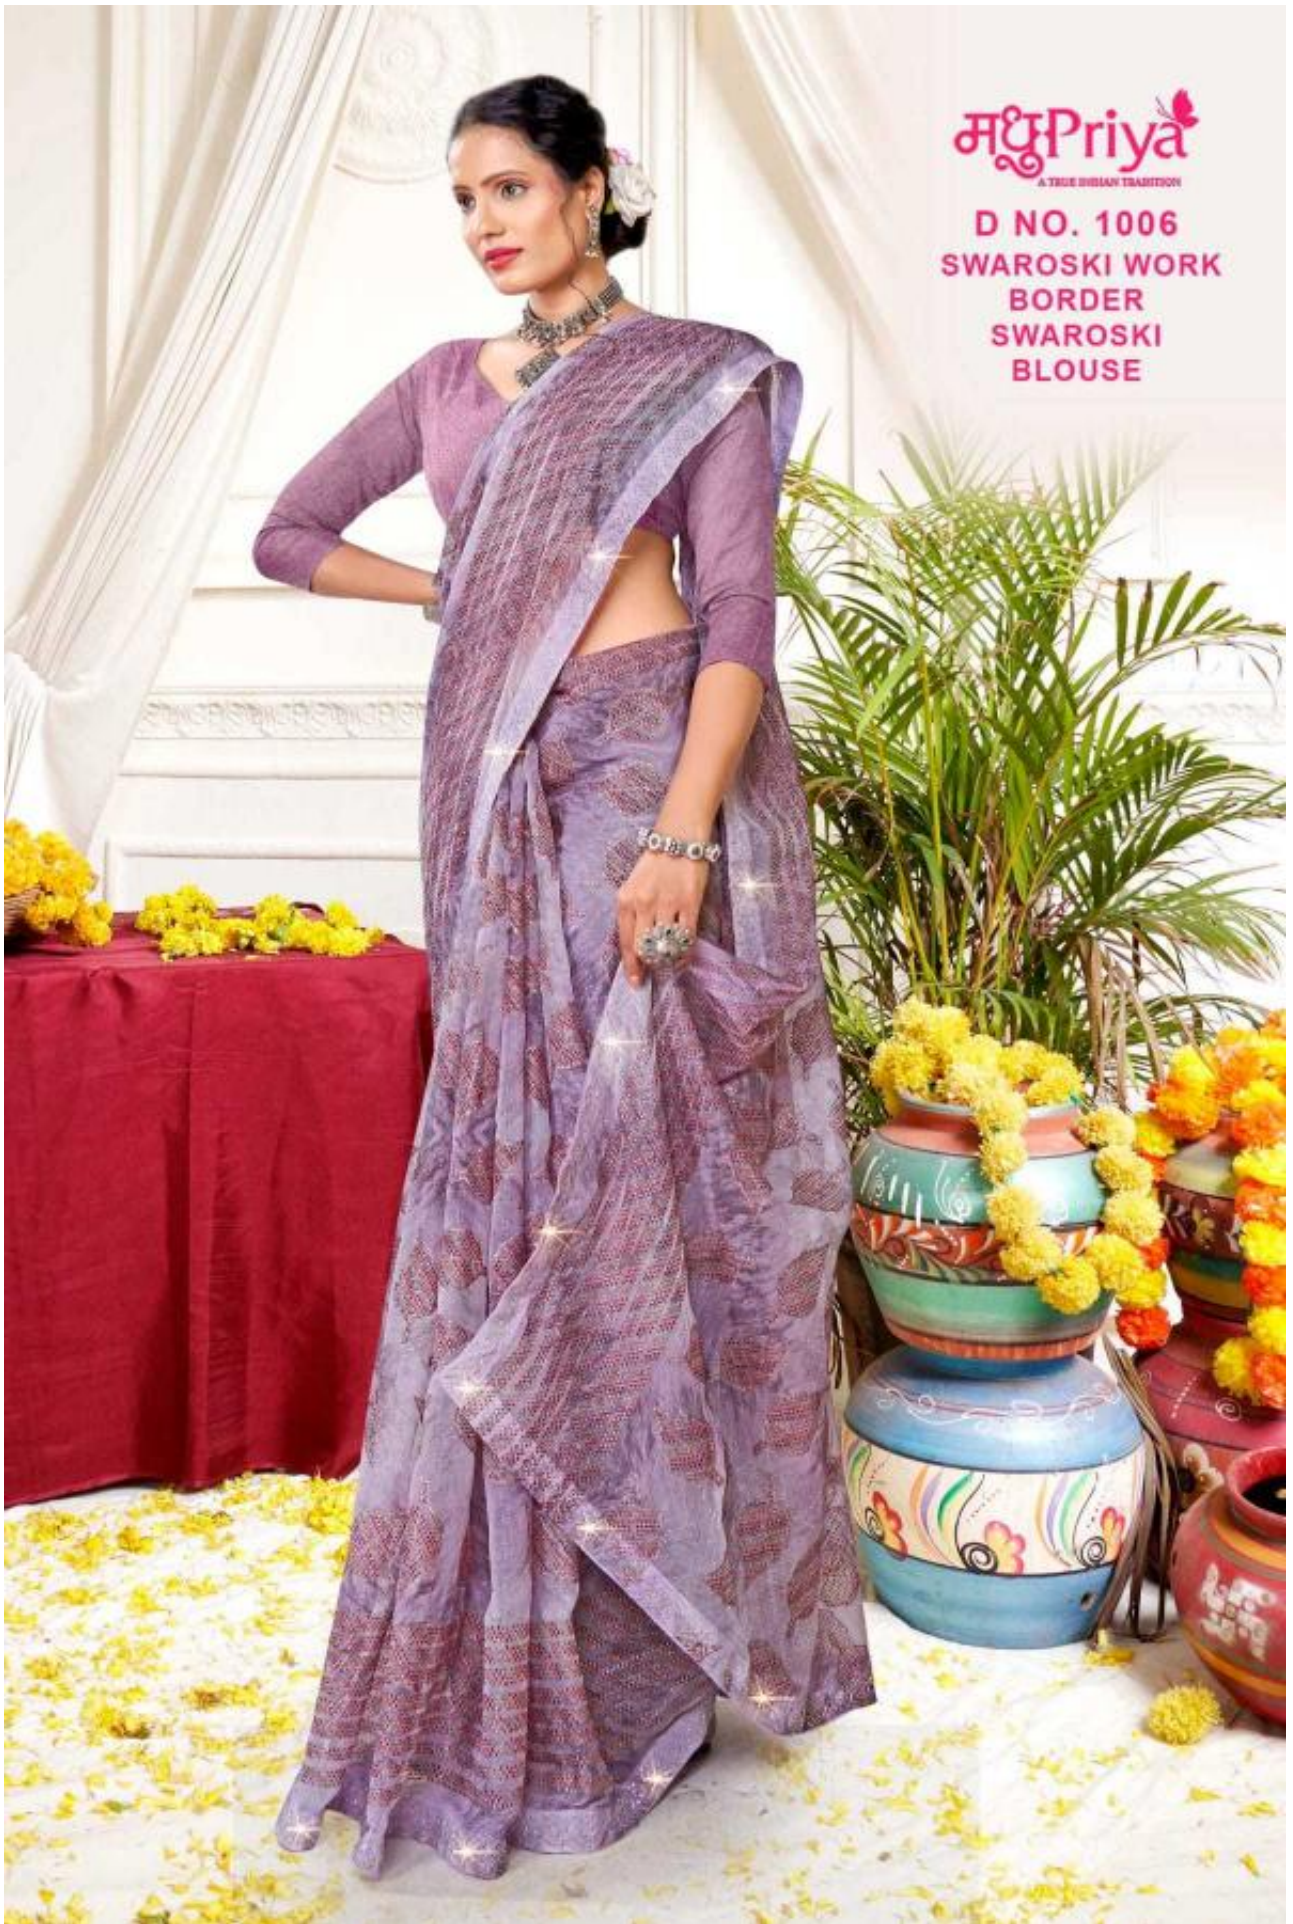

मधुPriya
A TRUE INDIAN TRADITION

**D NO. 1002
SWAROSKI WORK
BORDER
SWAROSKI
BLOUSE**

मधुPriya
A TRUE BHILAN TRADITION

**D NO. 1005
SWAROSKI WORK
BORDER
SWAROSKI
BLOUSE**

मधुPriya
A TRUE BHILAN TRADITION

**D NO. 1001
SWAROSKI WORK
BORDER
SWAROSKI
BLOUSE**

मधुPriya
A TRUE BHILAN TRADITION

**D NO. 1003
SWAROSKI WORK
BORDER
SWAROSKI
BLOUSE**

मधुPriya
A TRUE BHILAN TRADITION

**D NO. 1004
SWAROSKI WORK
BORDER
SWAROSKI
BLOUSE**

मधुPriya
A TRUE BHILAN TRADITION

**D NO. 1006
SWAROSKI WORK
BORDER
SWAROSKI
BLOUSE**

मधुPriya

Visual Effect - curious

Your journey may fill with many... your enduring passion to see yourself...

NIVYA VOL-5
(SWAROSKI WORK BORDER) | SWAROSKI BLOUSE

1001

1002

1003

1004