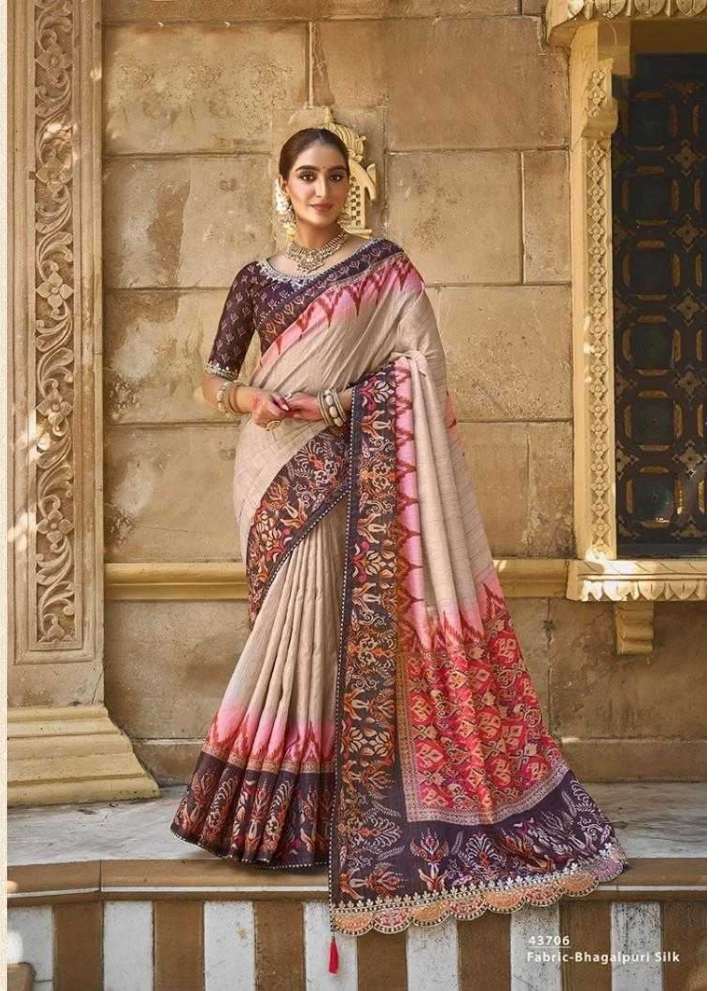

43711
Fabric - Gajji Silk

43716
Fabric - Gajji Silk

43717
Fabric - Gajji Silk

43718
Fabric - Gajji Silk

NORITA
गजरी

Fabric : Gujji Silk
43717

गजरी

Our collection is designed for women who appreciate the elegance and tradition of these beautiful garments. Each saree is crafted with care, combining rich heritage with timeless style. We aim to offer sarees that enhance your beauty and tell a story of tradition and grace. For the woman who loves classic charm and modern elegance, our **गजरी** collection is the perfect choice.

Fabric : Gujji Silk
43718

Fabric : Gujji Silk
43714

DID YOU KNOW ? The gajra was first mentioned in the Vedas around 1500 BCE. It served as the final touch in the 16-step bridal adornment process known as Solah Shringaar.

Elegantly draped in stories of tradition and style.

43708
Fabric-Gajji Silk

Gajras are popular for their pleasant fragrance, which is believed to have a calming effect on the mind.

43706
Fabric-Bhagalpuri Silk