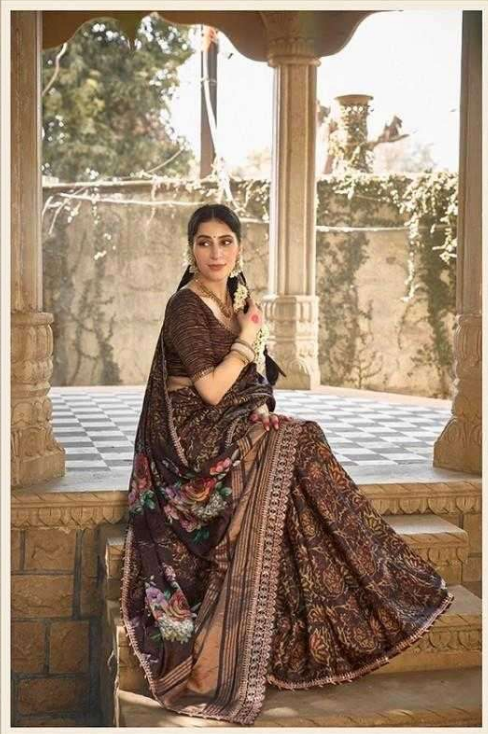

Fabric : Gujji Silk
43718

Fabric : Gujji Silk
43714

DID YOU KNOW ? The gajra was first mentioned in the Vedas around 1500 BCE. It served as the final touch in the 16-step bridal adornment process known as Solah Shringaar.

Elegantly draped in stories of tradition and style.

43708
Fabric-Gajji Silk

Gajras are popular for their pleasant fragrance, which is believed to have a calming effect on the mind.

43706
Fabric-Bhagalpuri Silk