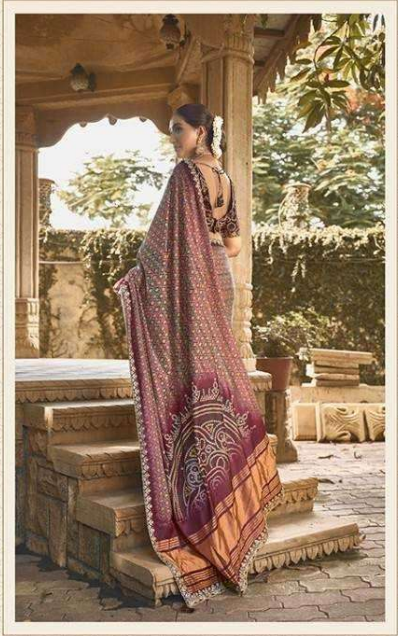

43711
Fabric - Gajji Silk

43716
Fabric - Gajji Silk

43717
Fabric - Gajji Silk

43718
Fabric - Gajji Silk

NORITA
गजरी

Fabric : Gujji Silk
43717

गजरी

Our collection is designed for women who appreciate the elegance and tradition of these beautiful garments. Each saree is crafted with care, combining rich heritage with timeless style. We aim to offer sarees that enhance your beauty and tell a story of tradition and grace. For the woman who loves classic charm and modern elegance, our **गजरी** collection is the perfect choice.

Fabric : Gujji Silk
43718

Fabric : Gujji Silk
43714

DID YOU KNOW ? The gajra was first mentioned in the Vedas around 1500 BCE. It served as the final touch in the 16-step bridal adornment process known as Solah Shringaar.

Elegantly draped in stories of tradition and style.

43708
Fabric-Gajji Silk

Gajras are popular for their pleasant fragrance, which is believed to have a calming effect on the mind.

43706
Fabric-Bhagalpuri Silk