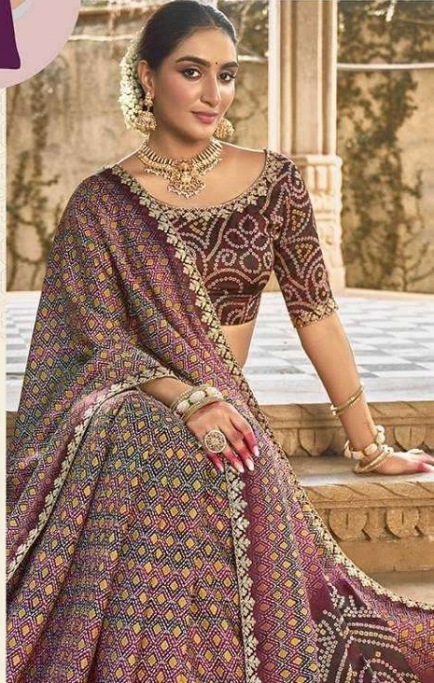

43711
Fabric - Gajji Silk

43716
Fabric - Gajji Silk

43717
Fabric - Gajji Silk

43718
Fabric - Gajji Silk

NORITA
गजरी

Fabric : Gujji Silk
43717

गजरी

Our collection is designed for women who appreciate the elegance and tradition of these beautiful garments. Each saree is crafted with care, combining rich heritage with timeless style. We aim to offer sarees that enhance your beauty and tell a story of tradition and grace. For the woman who loves classic charm and modern elegance, our **गजरी** collection is the perfect choice.

Fabric : Gujji Silk
43718

Fabric : Gujji Silk
43714

DID YOU KNOW ? The gajra was first mentioned in the Vedas around 1500 BCE. It served as the final touch in the 16-step bridal adornment process known as Solah Shringaar.

Elegantly draped in stories of tradition and style.

43708
Fabric-Gajji Silk

Gajras are popular for their pleasant fragrance, which is believed to have a calming effect on the mind.

43706
Fabric-Bhagalpuri Silk