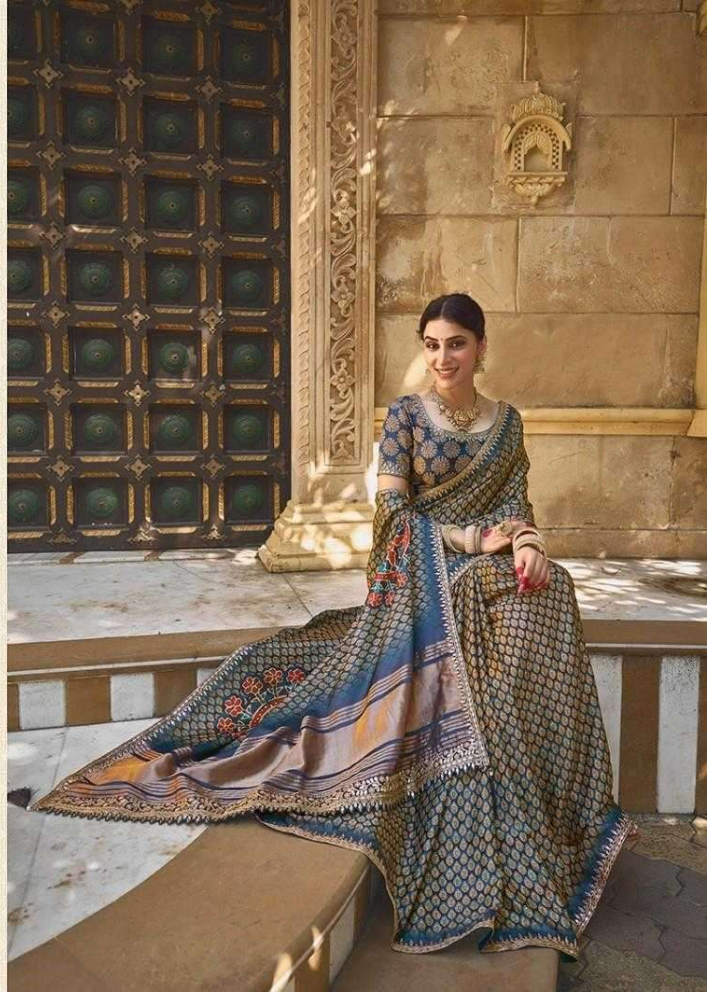

Fabric : Gujji Silk
43718

Fabric : Gujji Silk
43714

DID YOU KNOW ? The gajra was first mentioned in the Vedas around 1500 BCE. It served as the final touch in the 16-step bridal adornment process known as Solah Shringaar.

Elegantly draped in stories of tradition and style.

43708
Fabric-Gajji Silk

Gajras are popular for their pleasant fragrance, which is believed to have a calming effect on the mind.

43706
Fabric-Bhagalpuri Silk

Gajra flowers are considered a symbol of love and are often gifted to loved ones as a gesture of affection.

43707
Fabric-Gajji Silk

Fabric : Gujji Silk
43715

Fabric : Gujji Silk
43716

Weaving stories of womanhood
with the beauty of gajra