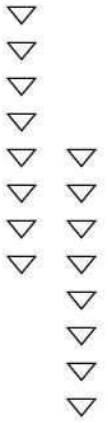

D No-5551

DESIGNER

D No-5549

D No-5550

D No-5551

SAYURI[®]
Designer

SUHANI

SILHOUETTE