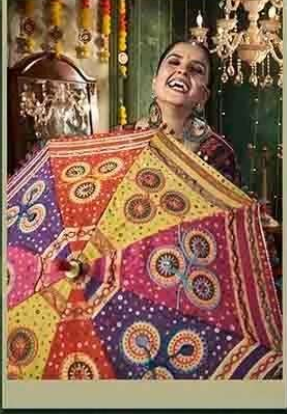

शुभकला

RASS - 2413