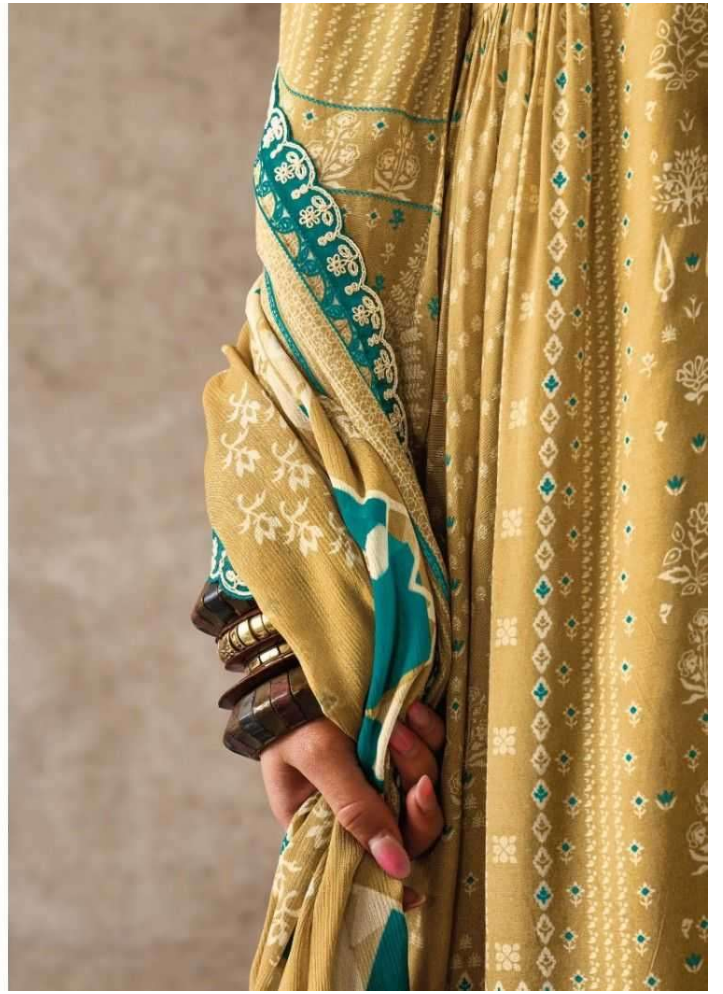

9385

HEER
BY KIMORA

HEER
BY KIMORA

9381

9382

9383

9384

9385

9386

Mehbooba
 "Where there is love there is life"
Heer
 BY KIMORA

HEER
BY KIMORA

Heer

BY KIMORA

Mehbooba

"Where there is love there is life"

TOP

PURE MUSLIN DIGITAL PRINT WITH DORI EMBROIDERY ON NECKLINE
ORGANZA SCALLOPED DORI EMBROIDERY ON SLEEVES

DUPATTA

PURE CHINNON WITH DIGITAL PRINT AND ORGANZA
SCALLOPED DORI EMBROIDERY BORDER

BOTTOM

PURE MUSLIN HEAVY WITH ORGANZA
SCALLOPED DORI EMBROIDERY