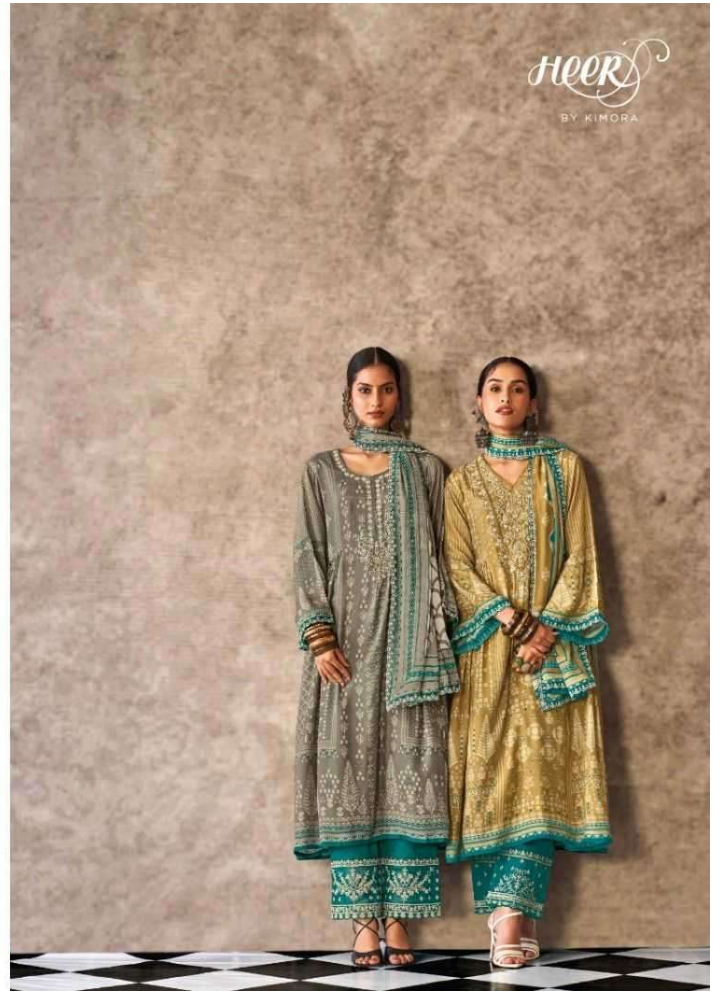

"Where there is love there is life"