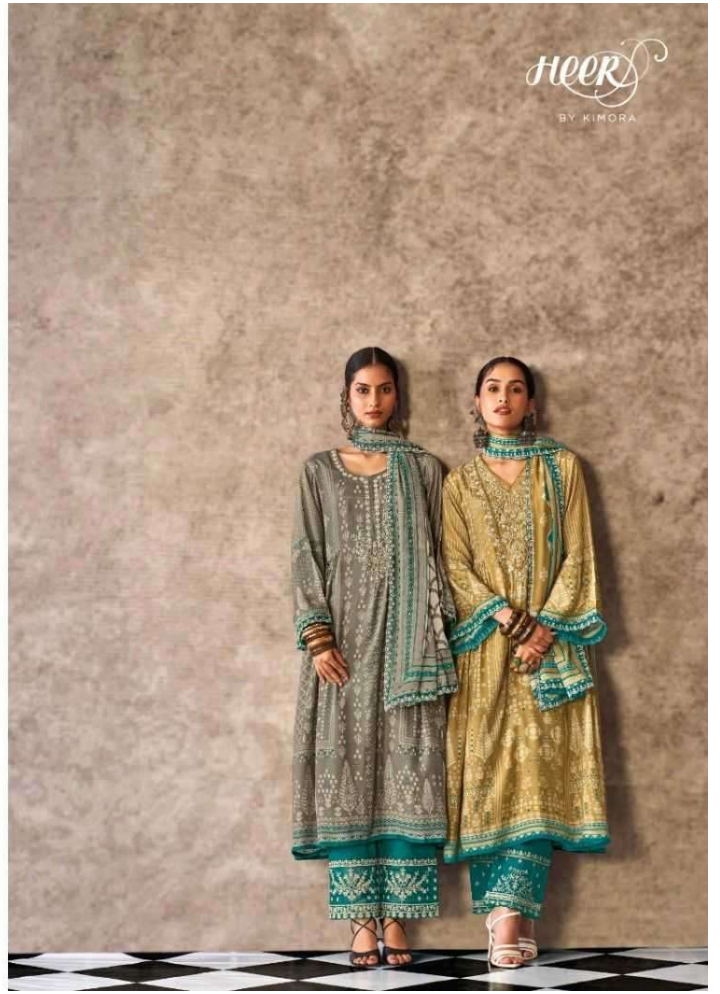

"Where there is love there is life"