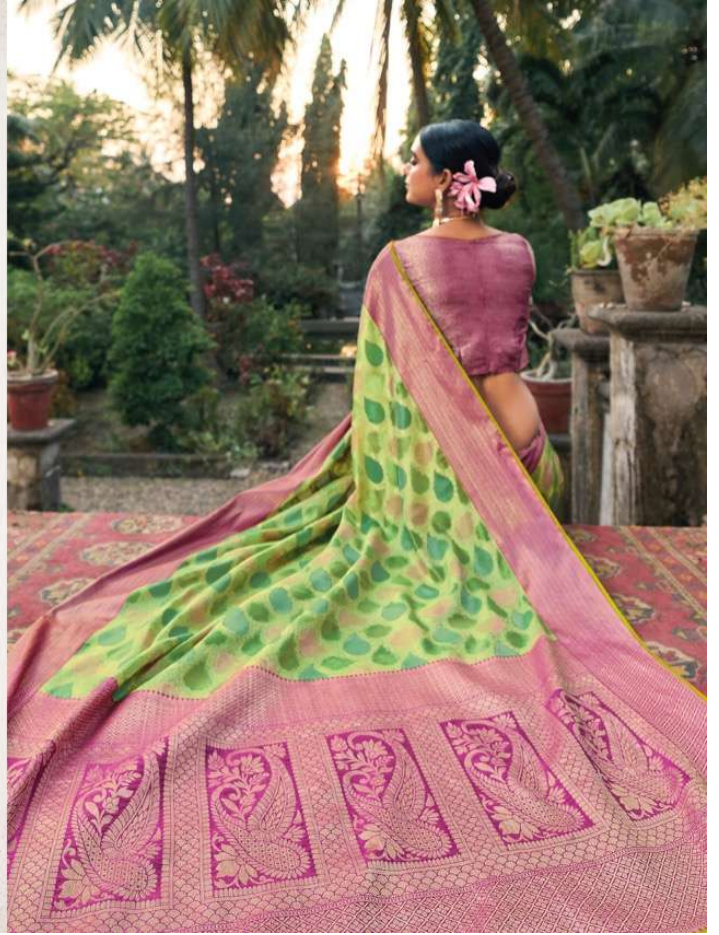

**Sanjana Designer**

**D.NO. 1003**

**Sanjana Designer**

**D.NO. 1003**

|| Tattva'stu ||

TN030

anaara

5802

|| Tattastu™ ||

*Amidst the pretty colors  
and exquisite designs coupled  
with quality and freshness.*

4306

|| Tathastu™ ||

*new of beauty,  
and always  
with this attire.*

4302