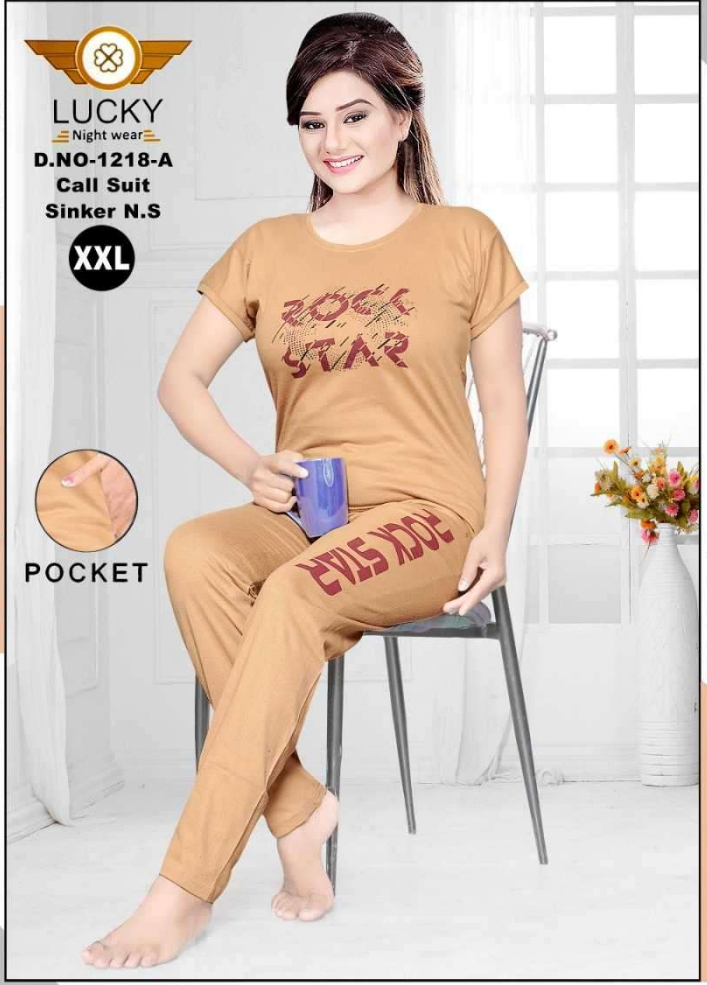

P R E M I U M

LUCKY

Night wear

D.NO-1218-A

**Call Suit
Sinker N.S**

XXL

POCKET

NIGHT WEAR

P R E M I U M

LUCKY
Night wear

D.NO-1218-A

Call Suit
Sinker N.S

XXL

POCKET

NIGHT WEAR

P R E M I U M

LUCKY
Night wear

D.NO-1218-A
Call Suit
Sinker N.S

XL

POCKET

NIGHT WEAR

P R E M I U M

LUCKY
Night wear

D.NO-1218-A
Call Suit
Sinker N.S