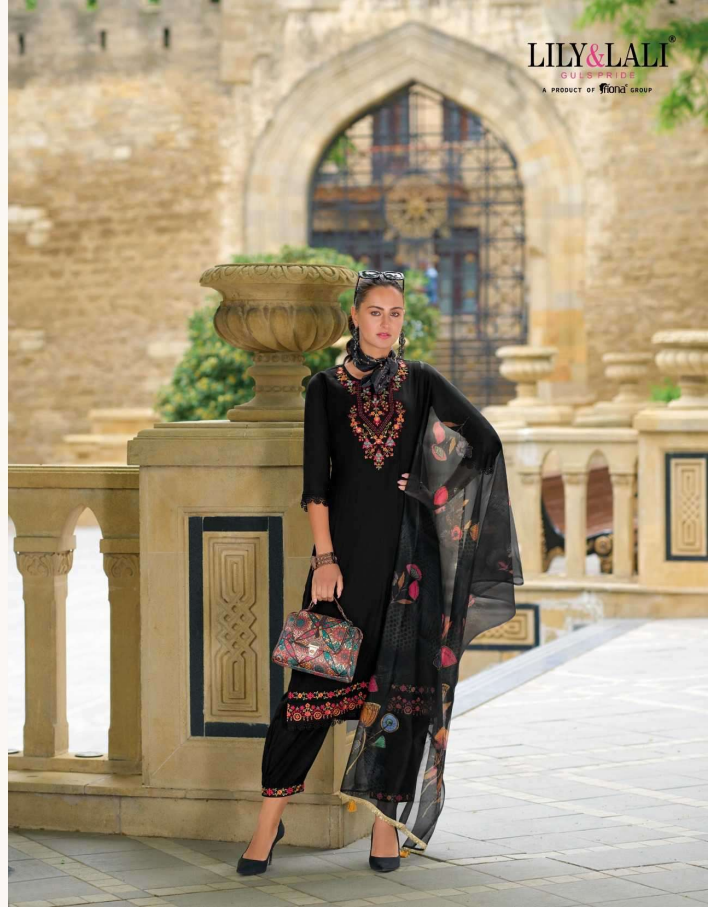

Exotic FLORAL

She is not just a style icon, but an icon in every sense of the word

20001