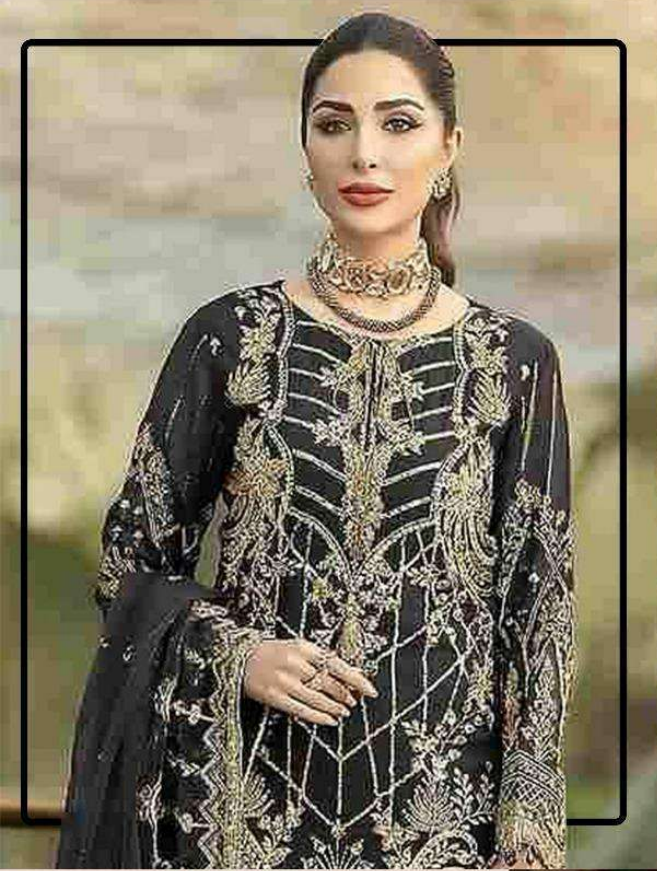

Top:-Georgette
Bottom/Inner:-Santoon
Dupatta:-Heavy Net

 [®]
HOOR TEX

H-200 B

Top:-Georgette
Bottom/Inner:-Santoon
Dupatta:-Heavy Net

 [®]
HOOR TEX

H-200 B

Top:-Georgette
Bottom/Inner:-Santoon
Dupatta:-Heavy Net

 [®]
HOOR TEX

H-200 A

Top:-Georgette
Bottom/Inner:-Santoon
Dupatta:-Heavy Net

 [®]
HOOR TEX

H-200 C

Top:-Georgette
Bottom/Inner:-Santoon
Dupatta:-Heavy Net

 [®]
HOOR TEX

H-200 D