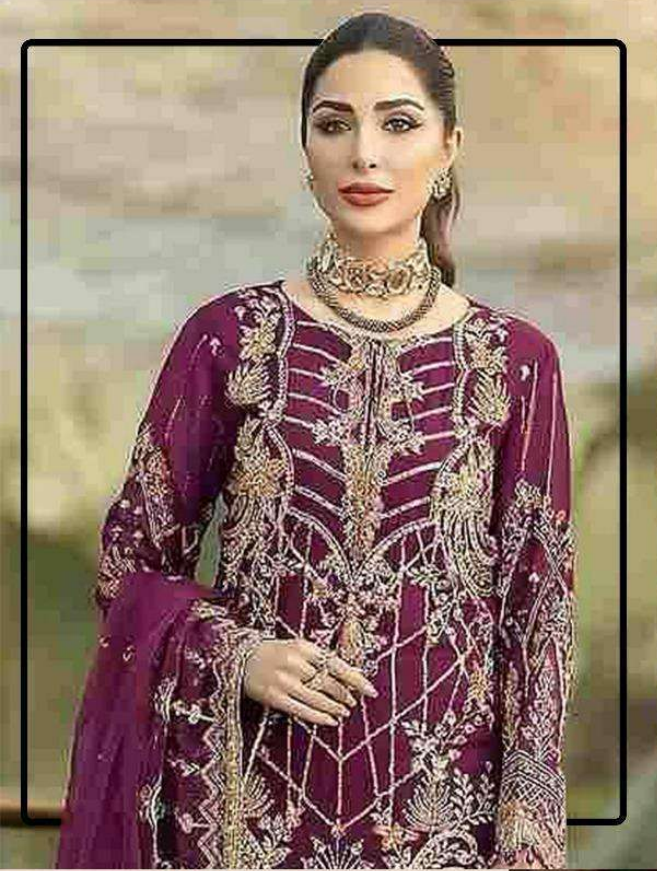

Top:-Georgette
Bottom/Inner:-Santoon
Dupatta:-Heavy Net

 [®]
HOOR TEX

H-200 B

Top:-Georgette
Bottom/Inner:-Santoon
Dupatta:-Heavy Net

 [®]
HOOR TEX

H-200 B

Top:-Georgette
Bottom/Inner:-Santoon
Dupatta:-Heavy Net

 [®]
HOOR TEX

H-200 A

Top:-Georgette
Bottom/Inner:-Santoon
Dupatta:-Heavy Net

 [®]
HOOR TEX

H-200 C

Top:-Georgette
Bottom/Inner:-Santoon
Dupatta:-Heavy Net

[®]
HOOR TEX

H-200 D