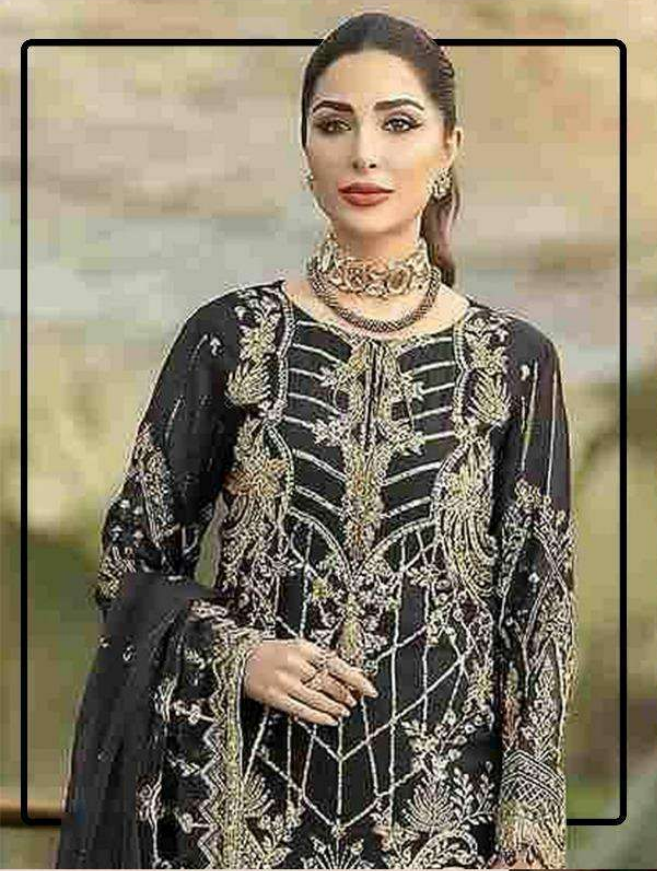

Top:-Georgette
Bottom/Inner:-Santoon
Dupatta:-Heavy Net

®
HOOR TEX

H-200 D