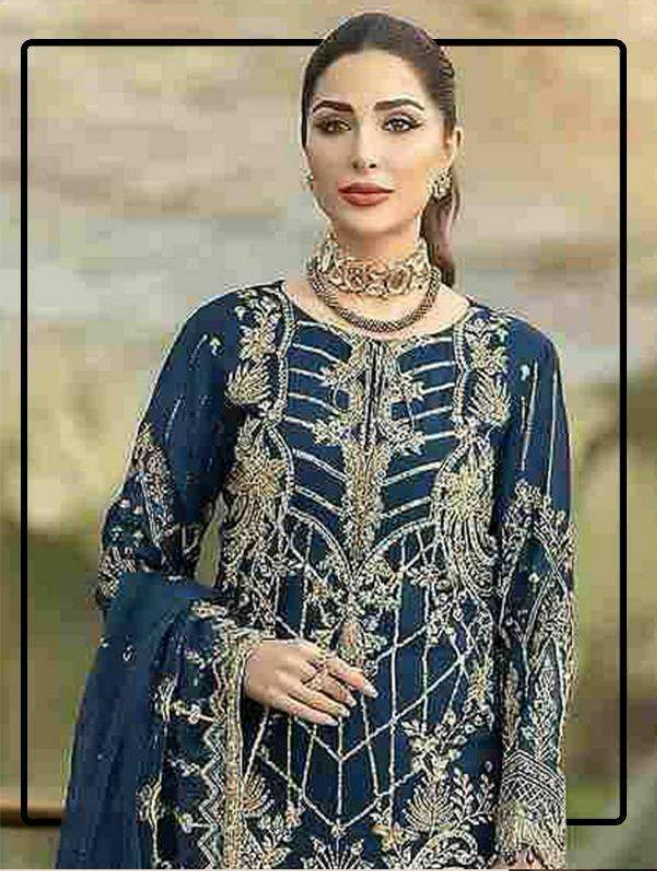

Top:-Georgette
Bottom/Inner:-Santoon
Dupatta:-Heavy Net

 [®]
HOOR TEX

H-200 B

Top:-Georgette
Bottom/Inner:-Santoon
Dupatta:-Heavy Net

 [®]
HOOR TEX

H-200 B

Top:-Georgette
Bottom/Inner:-Santoon
Dupatta:-Heavy Net

 [®]
HOOR TEX

H-200 A

Top:-Georgette
Bottom/Inner:-Santoon
Dupatta:-Heavy Net

 [®]
HOOR TEX

H-200 C

Top:-Georgette
Bottom/Inner:-Santoon
Dupatta:-Heavy Net

[®]
HOOR TEX

H-200 D