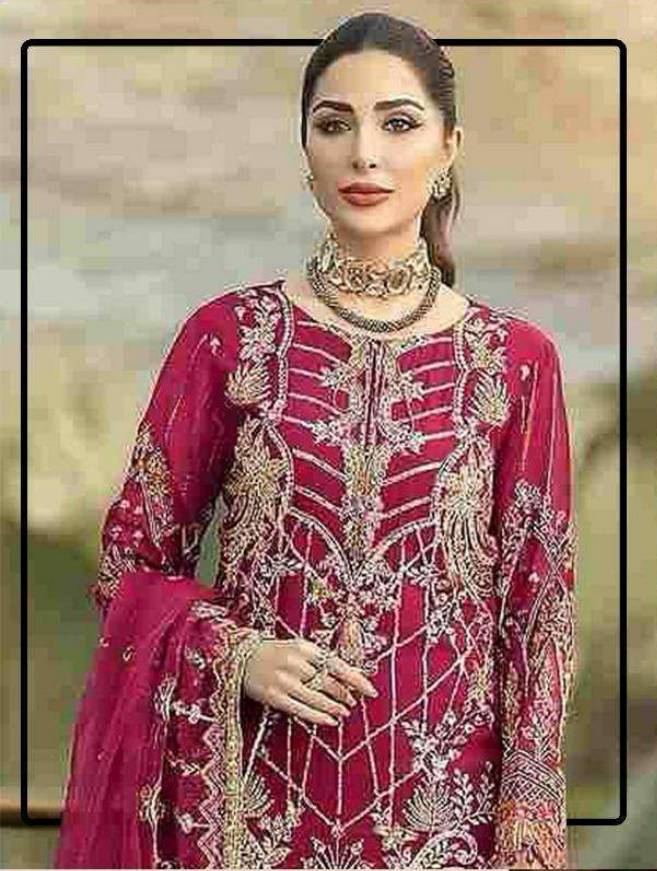

Top:-Georgette
Bottom/Inner:-Santoon
Dupatta:-Heavy Net

 [®]
HOOR TEX

H-200 B

Top:-Georgette
Bottom/Inner:-Santoon
Dupatta:-Heavy Net

 [®]
HOOR TEX

H-200 B

Top:-Georgette
Bottom/Inner:-Santoon
Dupatta:-Heavy Net

 [®]
HOOR TEX

H-200 A

Top:-Georgette
Bottom/Inner:-Santoon
Dupatta:-Heavy Net

 [®]
HOOR TEX

H-200 C

Top:-Georgette
Bottom/Inner:-Santoon
Dupatta:-Heavy Net

[®]
HOOR TEX

H-200 D