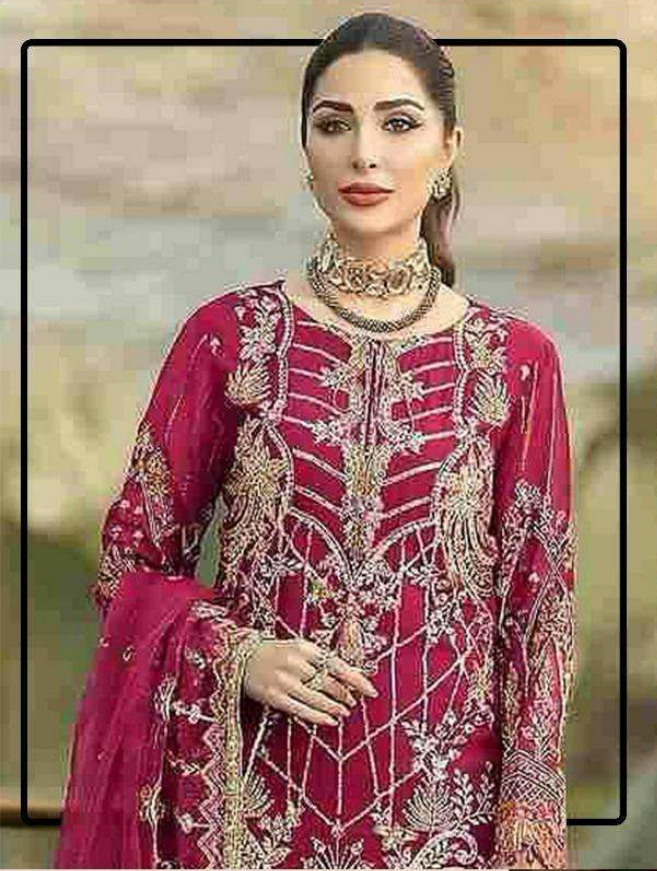

Top:-Georgette
Bottom/Inner:-Santoon
Dupatta:-Heavy Net

 [®]
HOOR TEX

H-200 B

Top:-Georgette
Bottom/Inner:-Santoon
Dupatta:-Heavy Net

 [®]
HOOR TEX

H-200 B

Top:-Georgette
Bottom/Inner:-Santoon
Dupatta:-Heavy Net

 [®]
HOOR TEX

H-200 A

Top:-Georgette
Bottom/Inner:-Santoon
Dupatta:-Heavy Net

 [®]
HOOR TEX

H-200 C

Top:-Georgette
Bottom/Inner:-Santoon
Dupatta:-Heavy Net

 [®]
HOOR TEX

H-200 D