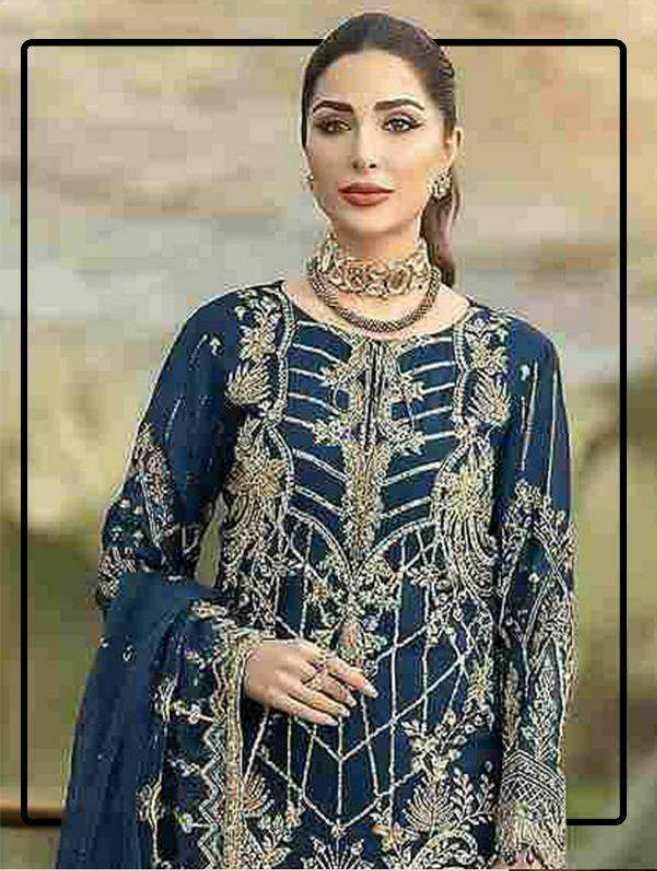

Top:-Georgette
Bottom/Inner:-Santoon
Dupatta:-Heavy Net

 [®]
HOOR TEX

H-200 B

Top:-Georgette
Bottom/Inner:-Santoon
Dupatta:-Heavy Net

 [®]
HOOR TEX

H-200 B

Top:-Georgette
Bottom/Inner:-Santoon
Dupatta:-Heavy Net

 [®]
HOOR TEX

H-200 A

Top:-Georgette
Bottom/Inner:-Santoon
Dupatta:-Heavy Net

 [®]
HOOR TEX

H-200 C

Top:-Georgette
Bottom/Inner:-Santoon
Dupatta:-Heavy Net

 [®]
HOOR TEX

H-200 D