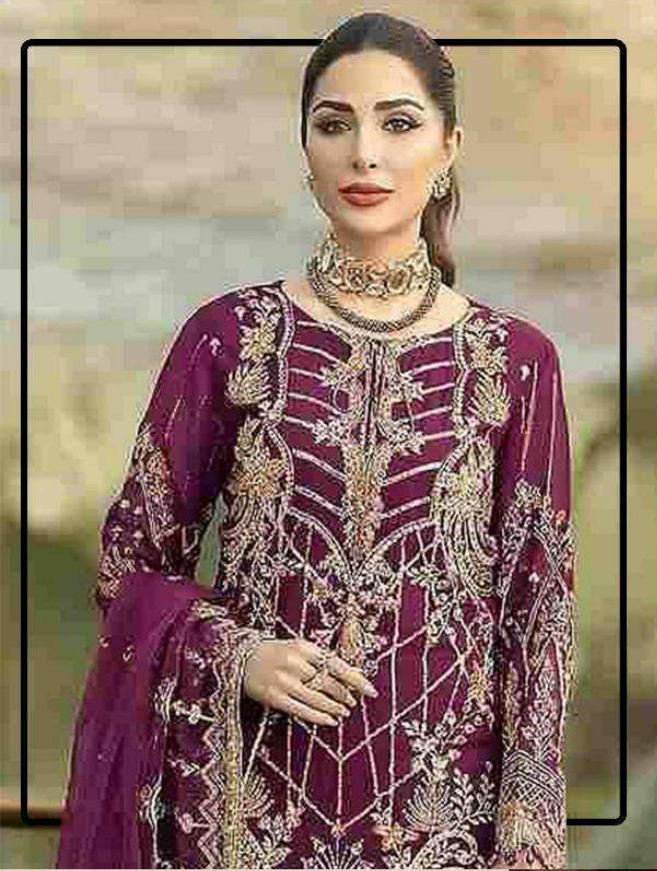

Top:-Georgette
Bottom/Inner:-Santoon
Dupatta:-Heavy Net

 [®]
HOOR TEX

H-200 B

Top:-Georgette
Bottom/Inner:-Santoon
Dupatta:-Heavy Net

 [®]
HOOR TEX

H-200 B

Top:-Georgette
Bottom/Inner:-Santoon
Dupatta:-Heavy Net

 [®]
HOOR TEX

H-200 A

Top:-Georgette
Bottom/Inner:-Santoon
Dupatta:-Heavy Net

 [®]
HOOR TEX

H-200 C

Top:-Georgette
Bottom/Inner:-Santoon
Dupatta:-Heavy Net

 [®]
HOOR TEX

H-200 D