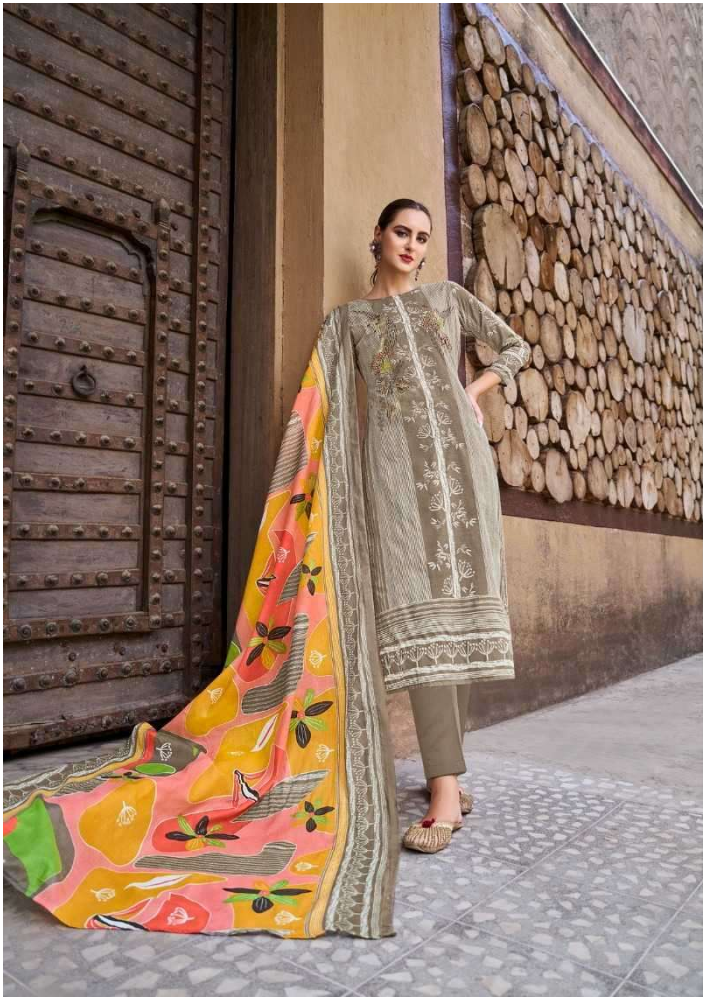

Zulfat[®]
Designer Suits

ZOHRA

VOL-03

Zulfat®
Designer Suits
ZOHRA
VOL-03

560-001

560-002

560-003

560-004

E T E R N A L

FASHION IS THE ARMOR TO SURVIVE
THE REALITY OF EVERYDAY LIFE.
560-007

Zulfat[®]
Designer Suits

ZOHRA

VOL-03

Zulfat®
DESIGNER SALS

FEARLESS

PERFECT COMBINATION OF SENSE SENSIBILITY.
560 - 008