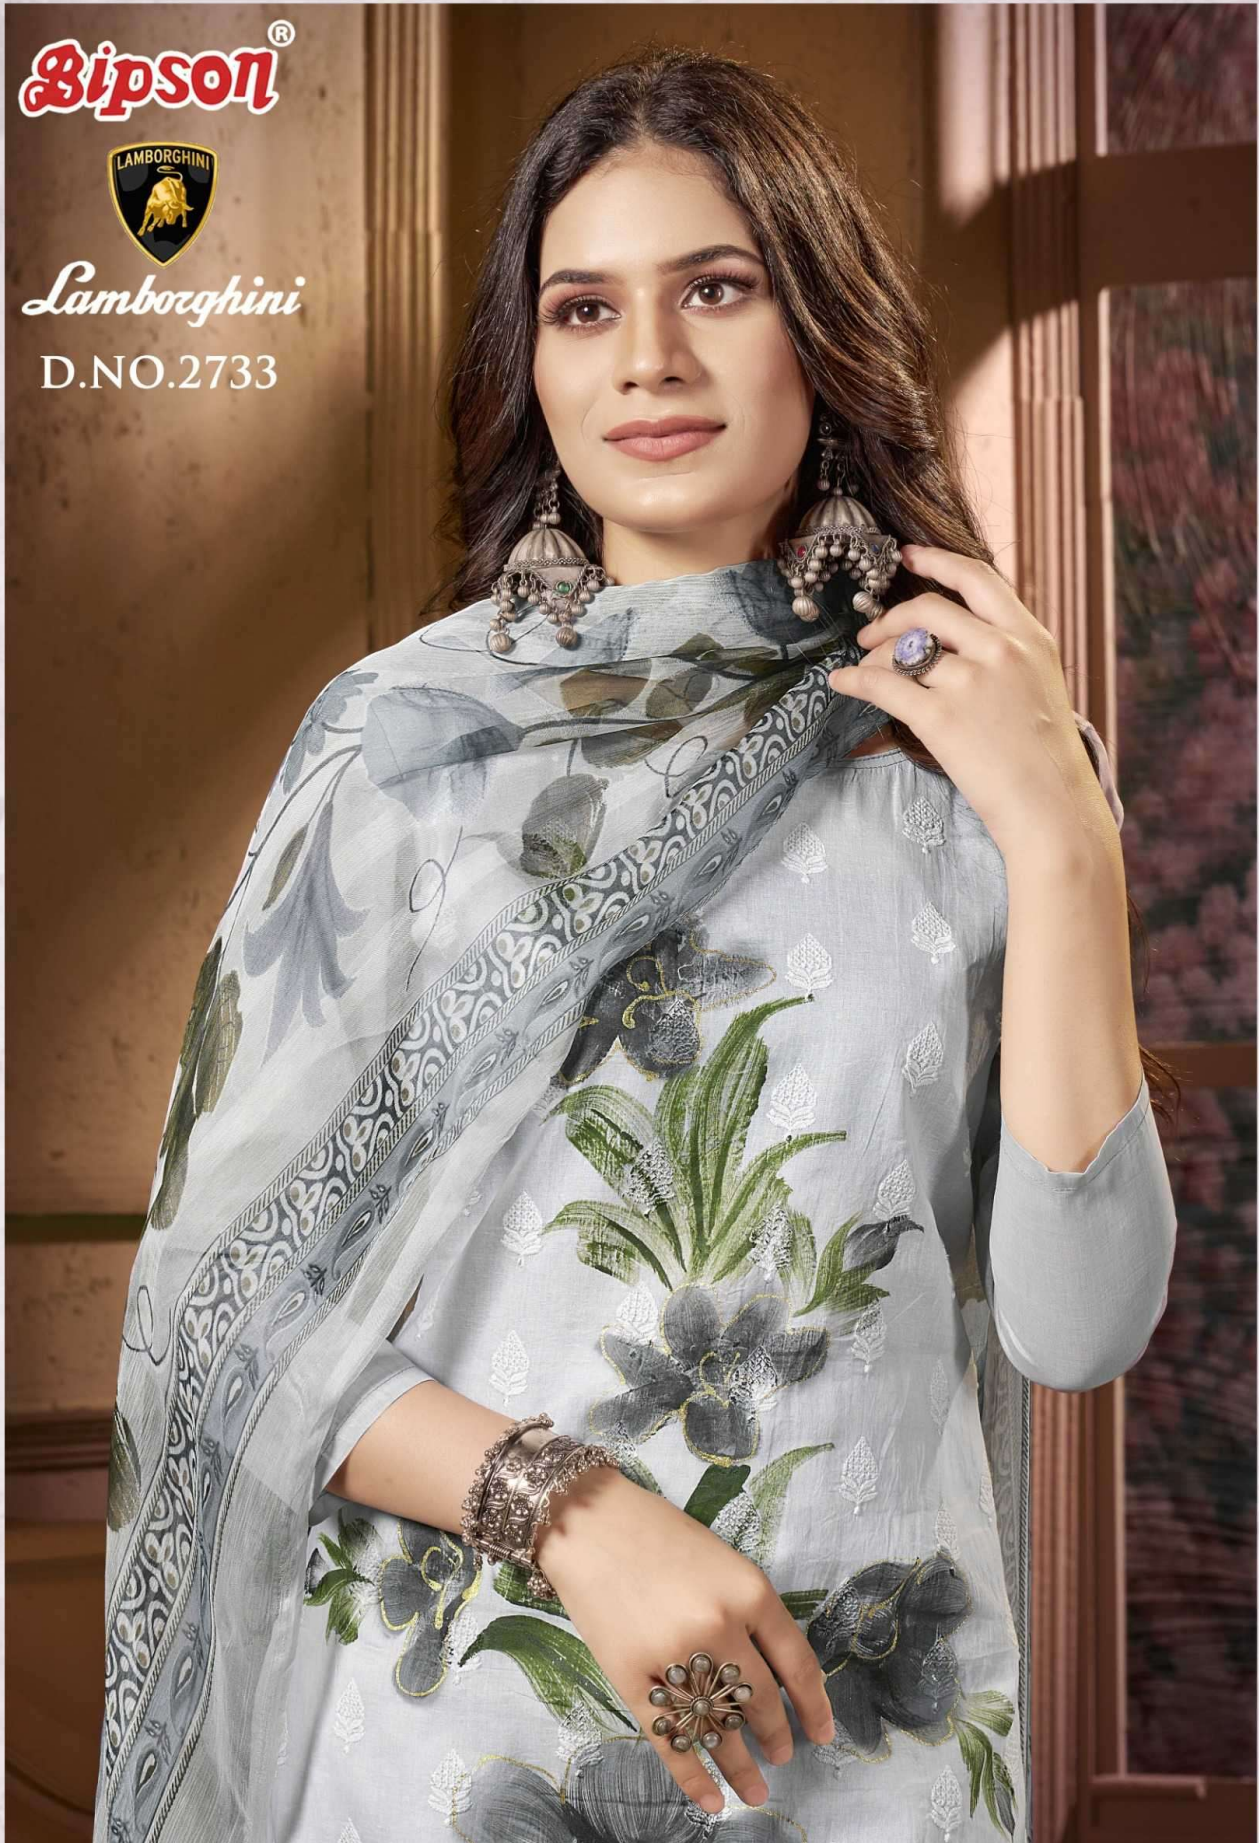

Gipson[®]

Lamborghini

D.NO.2733

Gipson[®]

Lamborghini

TOP :- PURE COTTON ORGANDY
SCHIFFLI WITH HANDPRINT

INNER & BOTTOM :- PURE COTTON
SOLID DYED

DUPATTA :- PURE BEMBERG PRINT

D.NO.2733-A

Gipson[®]

Lamborghini

**TOP :- PURE COTTON ORGANDY
SCHIFFLI WITH HANDPRINT**

**INNER & BOTTOM :- PURE COTTON
SOLID DYED**

DUPATTA :- PURE BEMBERG PRINT

D.NO.2733-B

Gipson[®]

Lamborghini

D.NO. :- 2733

**TOP :- PURE COTTON ORGANDY
SCHIFFLI WITH HANDPRINT**

**INNER & BOTTOM :- PURE COTTON
SOLID DYED**

DUPATTA :- PURE BEMBERG PRINT

Gipson[®]

Lamborghini

D.NO.2733

Gipson[®]

Lamborghini

TOP :- PURE COTTON ORGANDY
SCHIFFLI WITH HANDPRINT

INNER & BOTTOM :- PURE COTTON
SOLID DYED

DUPATTA :- PURE BEMBERG PRINT

D.NO.2733-C

Gipson®

Lamborghini