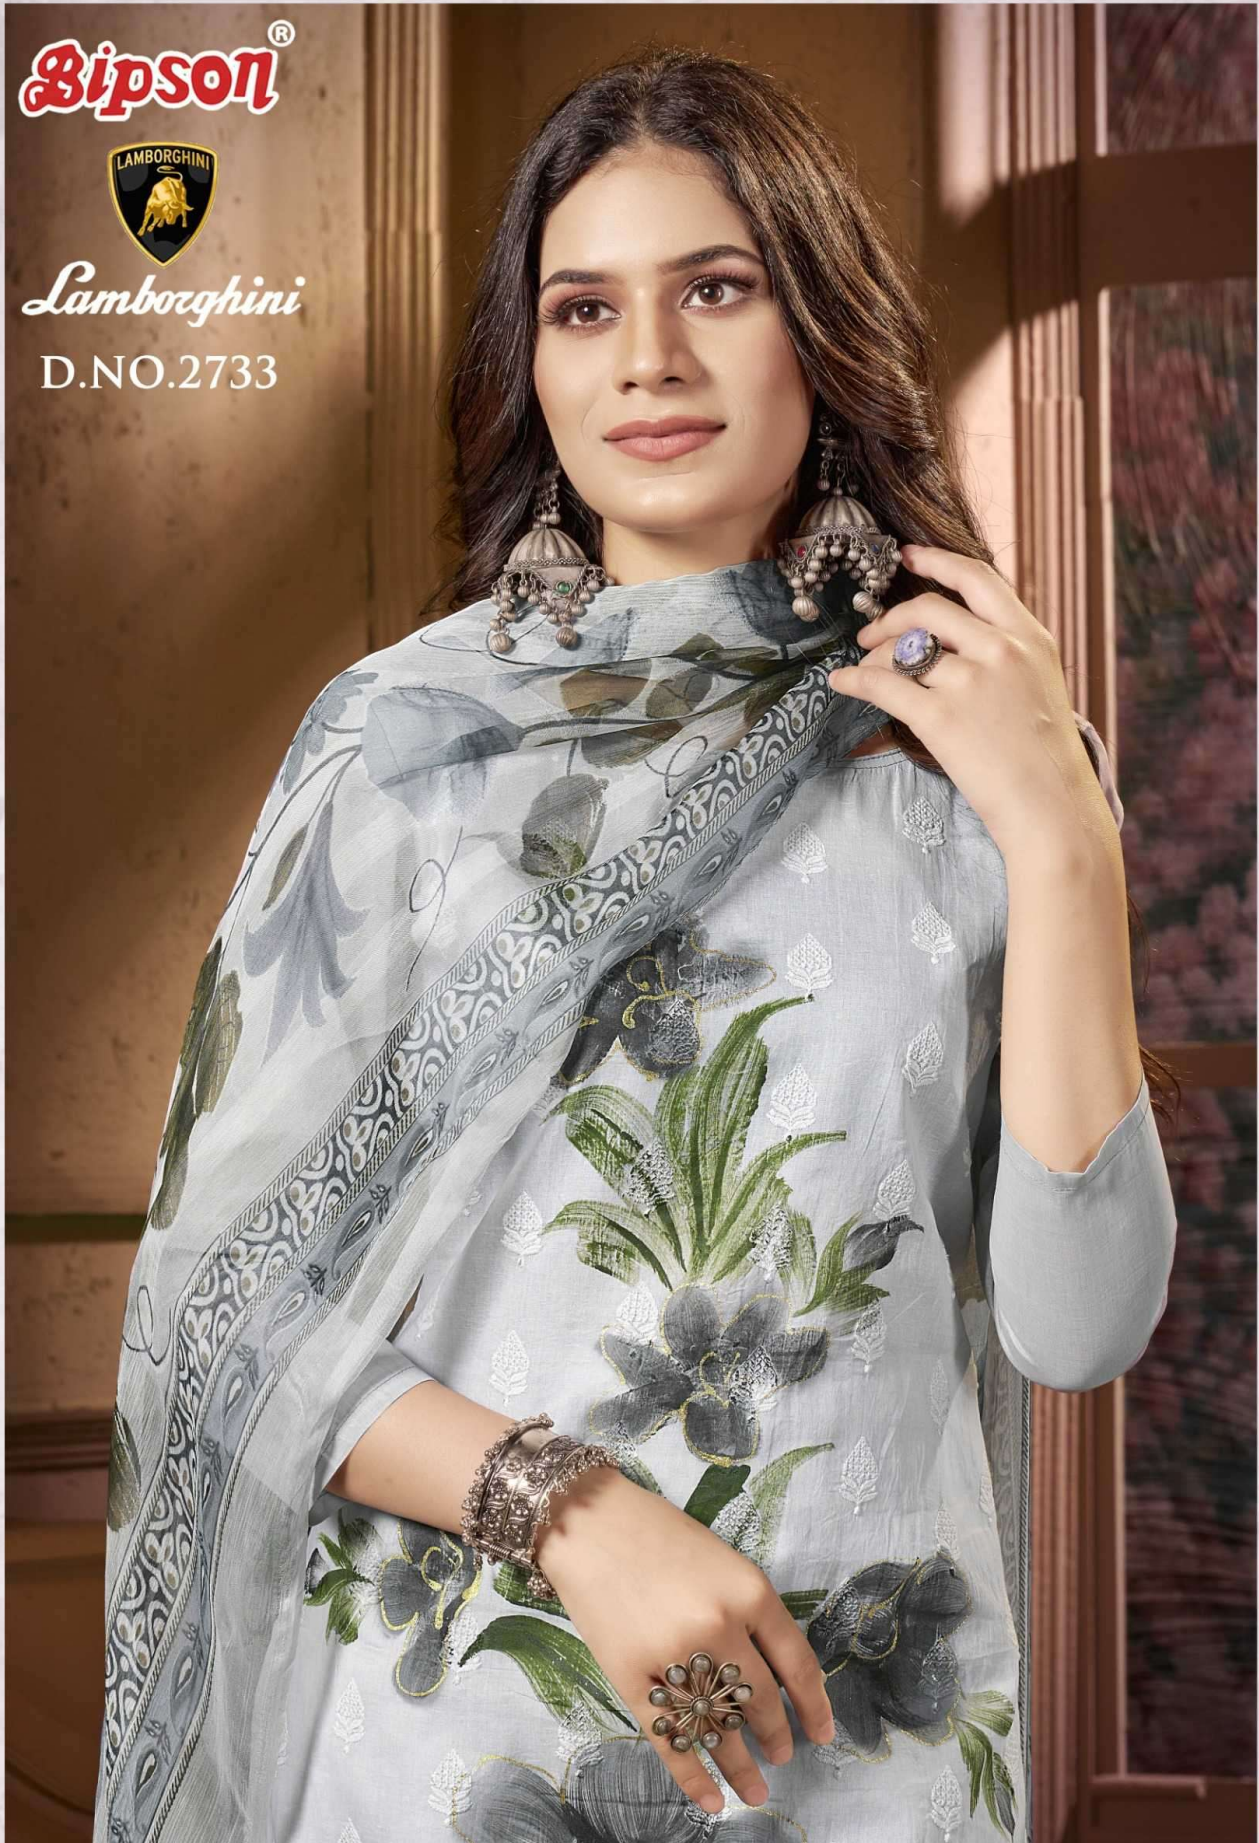

Gipson[®]

Lamborghini

D.NO.2733

Gipson[®]

Lamborghini

TOP :- PURE COTTON ORGANDY
SCHIFFLI WITH HANDPRINT

INNER & BOTTOM :- PURE COTTON
SOLID DYED

DUPATTA :- PURE BEMBERG PRINT

D.NO.2733-A

Gipson[®]

Lamborghini

**TOP :- PURE COTTON ORGANDY
SCHIFFLI WITH HANDPRINT**

**INNER & BOTTOM :- PURE COTTON
SOLID DYED**

DUPATTA :- PURE BEMBERG PRINT

D.NO.2733-B

Gipson[®]

Lamborghini

D.NO. :- 2733

**TOP :- PURE COTTON ORGANDY
SCHIFFLI WITH HANDPRINT**

**INNER & BOTTOM :- PURE COTTON
SOLID DYED**

DUPATTA :- PURE BEMBERG PRINT

Gipson[®]

Lamborghini

D.NO.2733