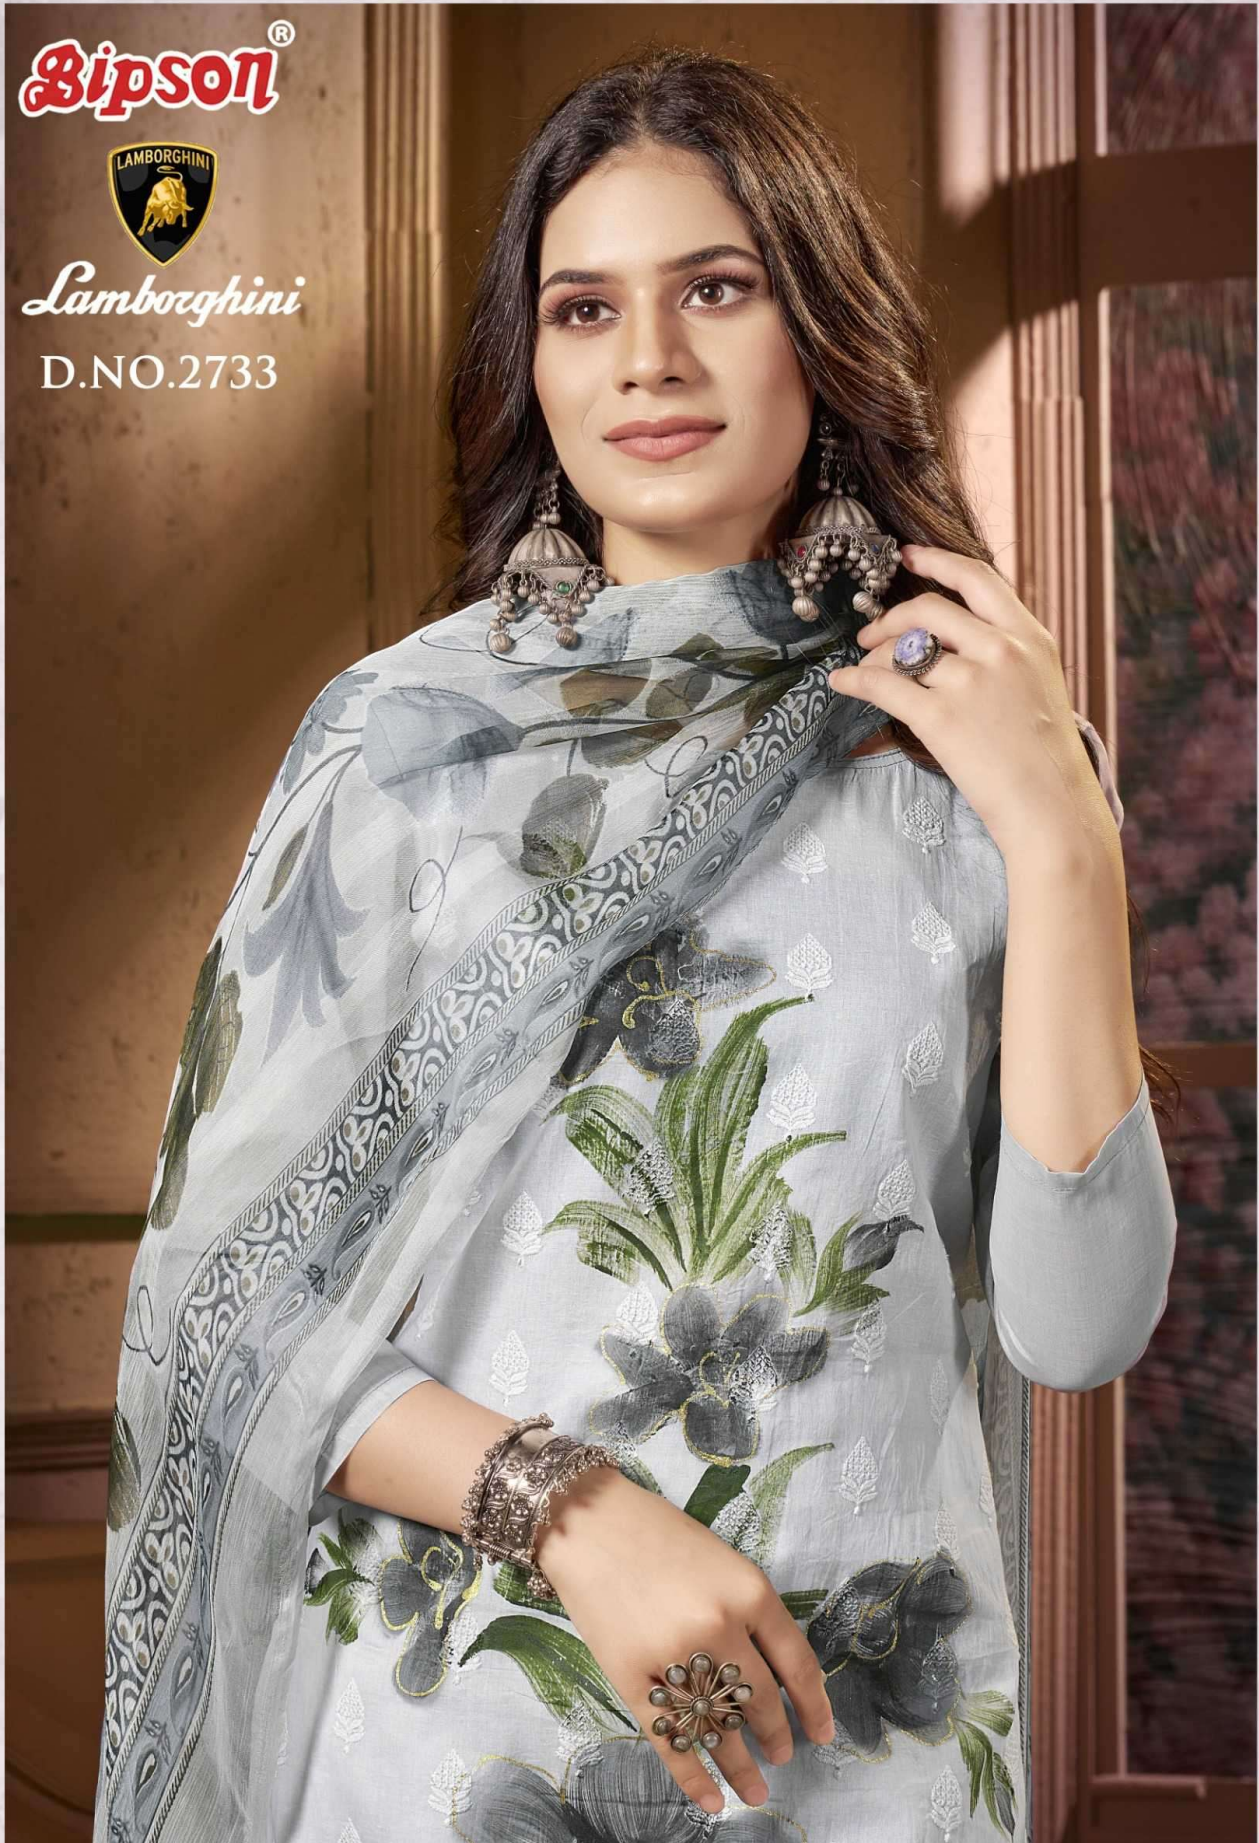

Gipson[®]

Lamborghini

D.NO.2733

Gipson[®]

Lamborghini

TOP :- PURE COTTON ORGANDY
SCHIFFLI WITH HANDPRINT

INNER & BOTTOM :- PURE COTTON
SOLID DYED

DUPATTA :- PURE BEMBERG PRINT

D.NO.2733-A

Gipson[®]

Lamborghini

**TOP :- PURE COTTON ORGANDY
SCHIFFLI WITH HANDPRINT**

**INNER & BOTTOM :- PURE COTTON
SOLID DYED**

DUPATTA :- PURE BEMBERG PRINT

D.NO.2733-B

Gipson[®]

Lamborghini

D.NO. :- 2733

**TOP :- PURE COTTON ORGANDY
SCHIFFLI WITH HANDPRINT**

**INNER & BOTTOM :- PURE COTTON
SOLID DYED**

DUPATTA :- PURE BEMBERG PRINT

Gipson[®]

Lamborghini

D.NO.2733

Gipson[®]

Lamborghini

**TOP :- PURE COTTON ORGANDY
SCHIFFLI WITH HANDPRINT**

**INNER & BOTTOM :- PURE COTTON
SOLID DYED**

DUPATTA :- PURE BEMBERG PRINT

D.NO.2733-C

Gipson[®]

Lamborghini