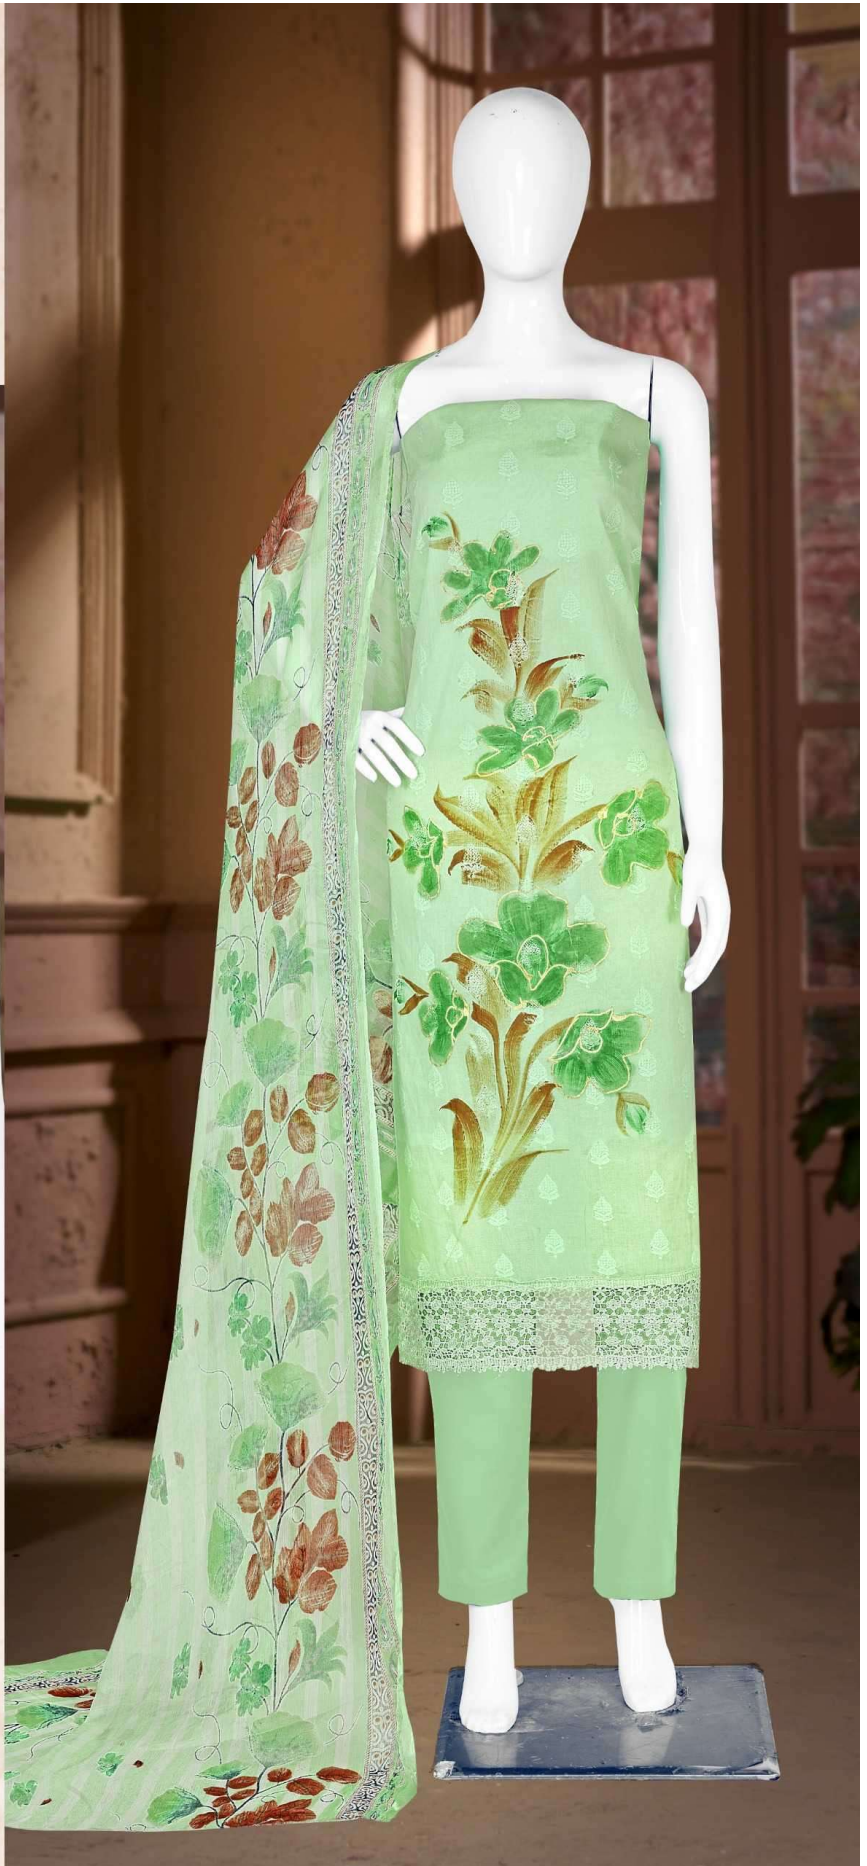

Gipson®

Lamborghini

**TOP :- PURE COTTON ORGANDY
SCHIFFLI WITH HANDPRINT**

**INNER & BOTTOM :- PURE COTTON
SOLID DYED**

DUPATTA :- PURE BEMBERG PRINT

D.NO.2733-D