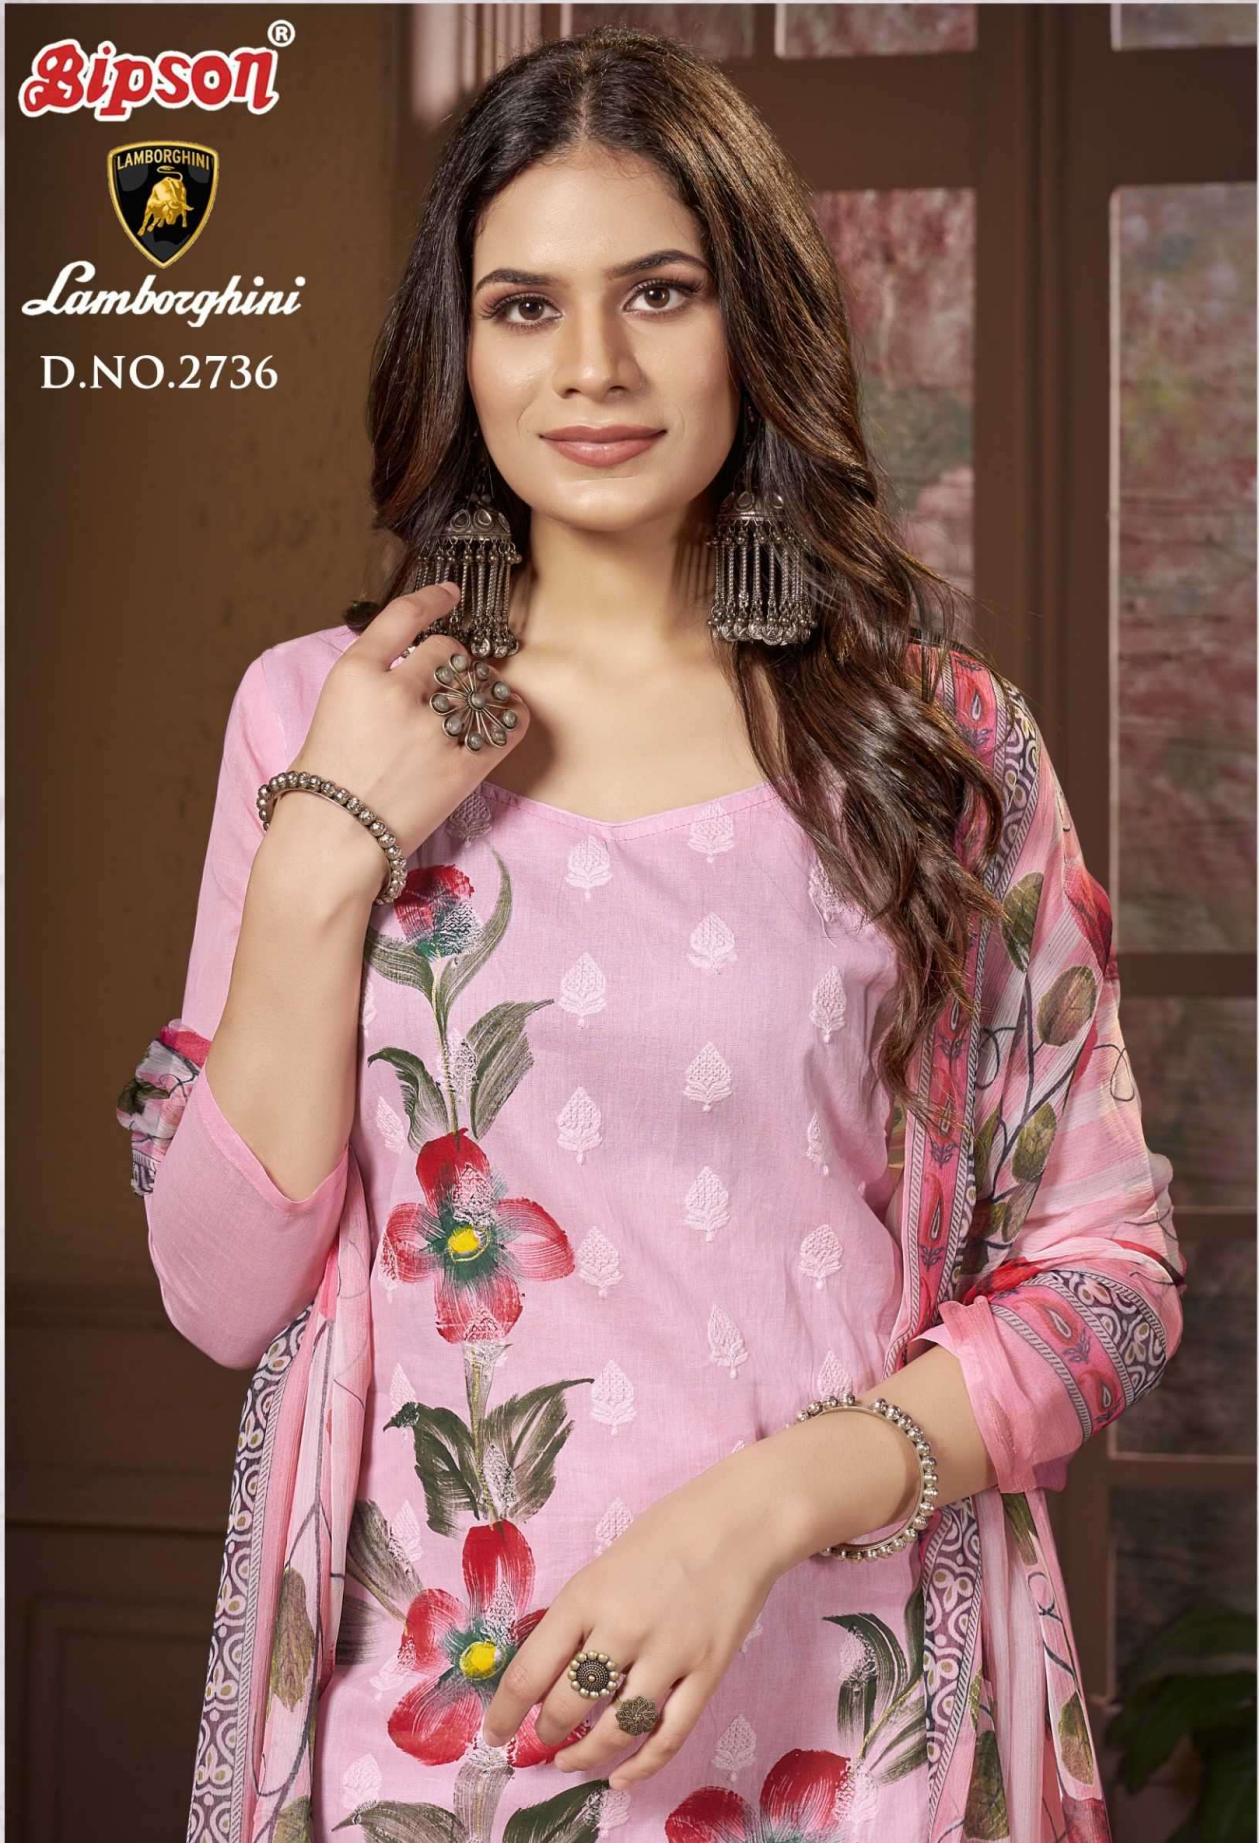

Gipson[®]

Lamborghini

D.NO.2736

**TOP :- PURE COTTON ORGANDY
SCHIFFLI WITH HANDPRINT**

**INNER & BOTTOM :- PURE COTTON
SOLID DYED**

DUPATTA :- PURE BEMBERG PRINT

D.NO.2736-A

Gipson[®]

Lamborghini

**TOP :- PURE COTTON ORGANDY
SCHIFFLI WITH HANDPRINT**

**INNER & BOTTOM :- PURE COTTON
SOLID DYED**

DUPATTA :- PURE BEMBERG PRINT

D.NO.2736-B

Gipson[®]

Lamborghini

D.NO. :- 2736

**TOP :- PURE COTTON ORGANDY
SCHIFFLI WITH HANDPRINT**

**INNER & BOTTOM :- PURE COTTON
SOLID DYED**

DUPATTA :- PURE BEMBERG PRINT

Gipson[®]

Lamborghini

**TOP :- PURE COTTON ORGANDY
SCHIFFLI WITH HANDPRINT**