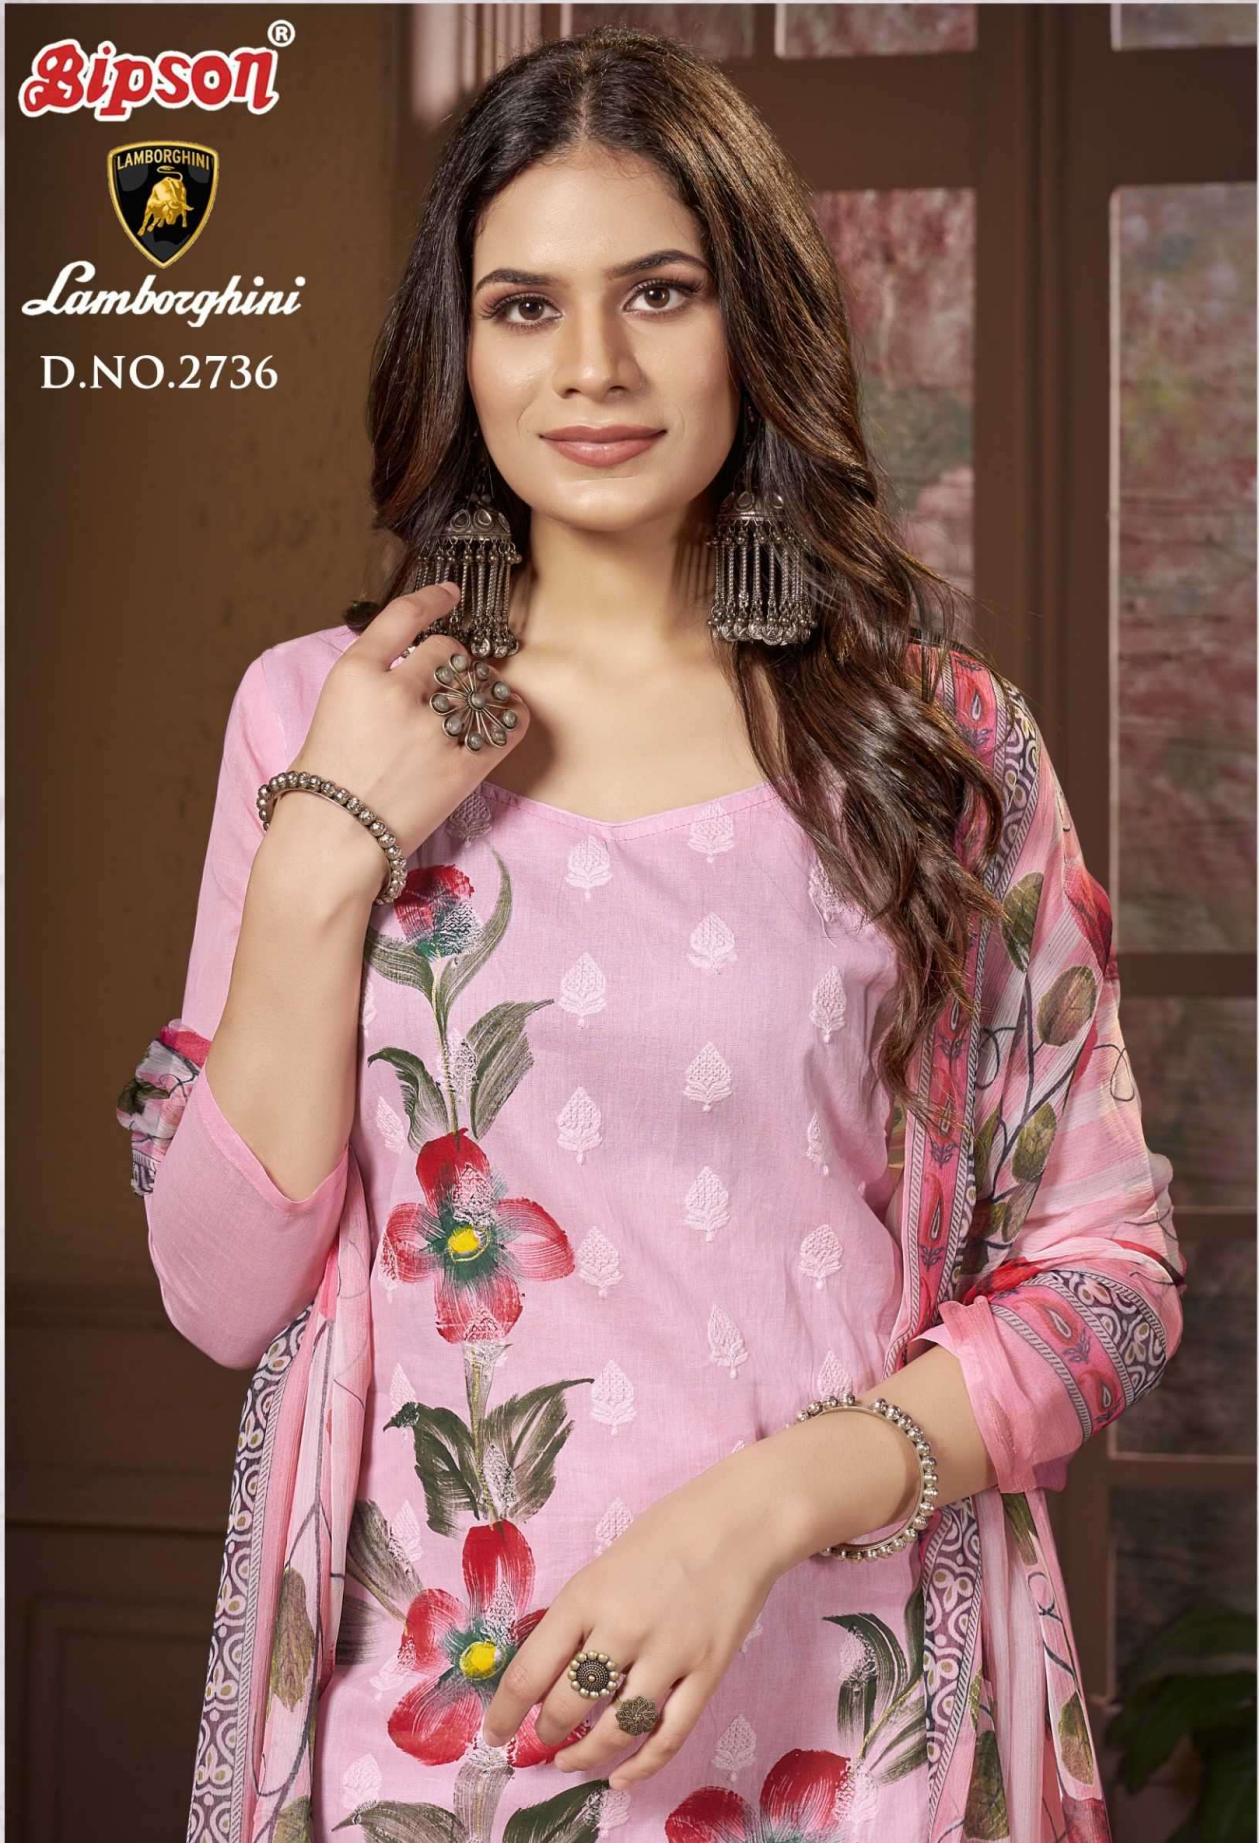

Gipson[®]

Lamborghini

D.NO.2736

**TOP :- PURE COTTON ORGANDY
SCHIFFLI WITH HANDPRINT**

**INNER & BOTTOM :- PURE COTTON
SOLID DYED**

DUPATTA :- PURE BEMBERG PRINT

D.NO.2736-A

Gipson[®]

Lamborghini

TOP :- PURE COTTON ORGANDY
SCHIFFLI WITH HANDPRINT

INNER & BOTTOM :- PURE COTTON
SOLID DYED

DUPATTA :- PURE BEMBERG PRINT

D.NO.2736-B

Gipson[®]

Lamborghini

D.NO. :- 2736

**TOP :- PURE COTTON ORGANDY
SCHIFFLI WITH HANDPRINT**

**INNER & BOTTOM :- PURE COTTON
SOLID DYED**

DUPATTA :- PURE BEMBERG PRINT

Gipson[®]

Lamborghini

TOP :- PURE COTTON ORGANDY
SCHIFFLI WITH HANDPRINT

INNER & BOTTOM :- PURE COTTON
SOLID DYED