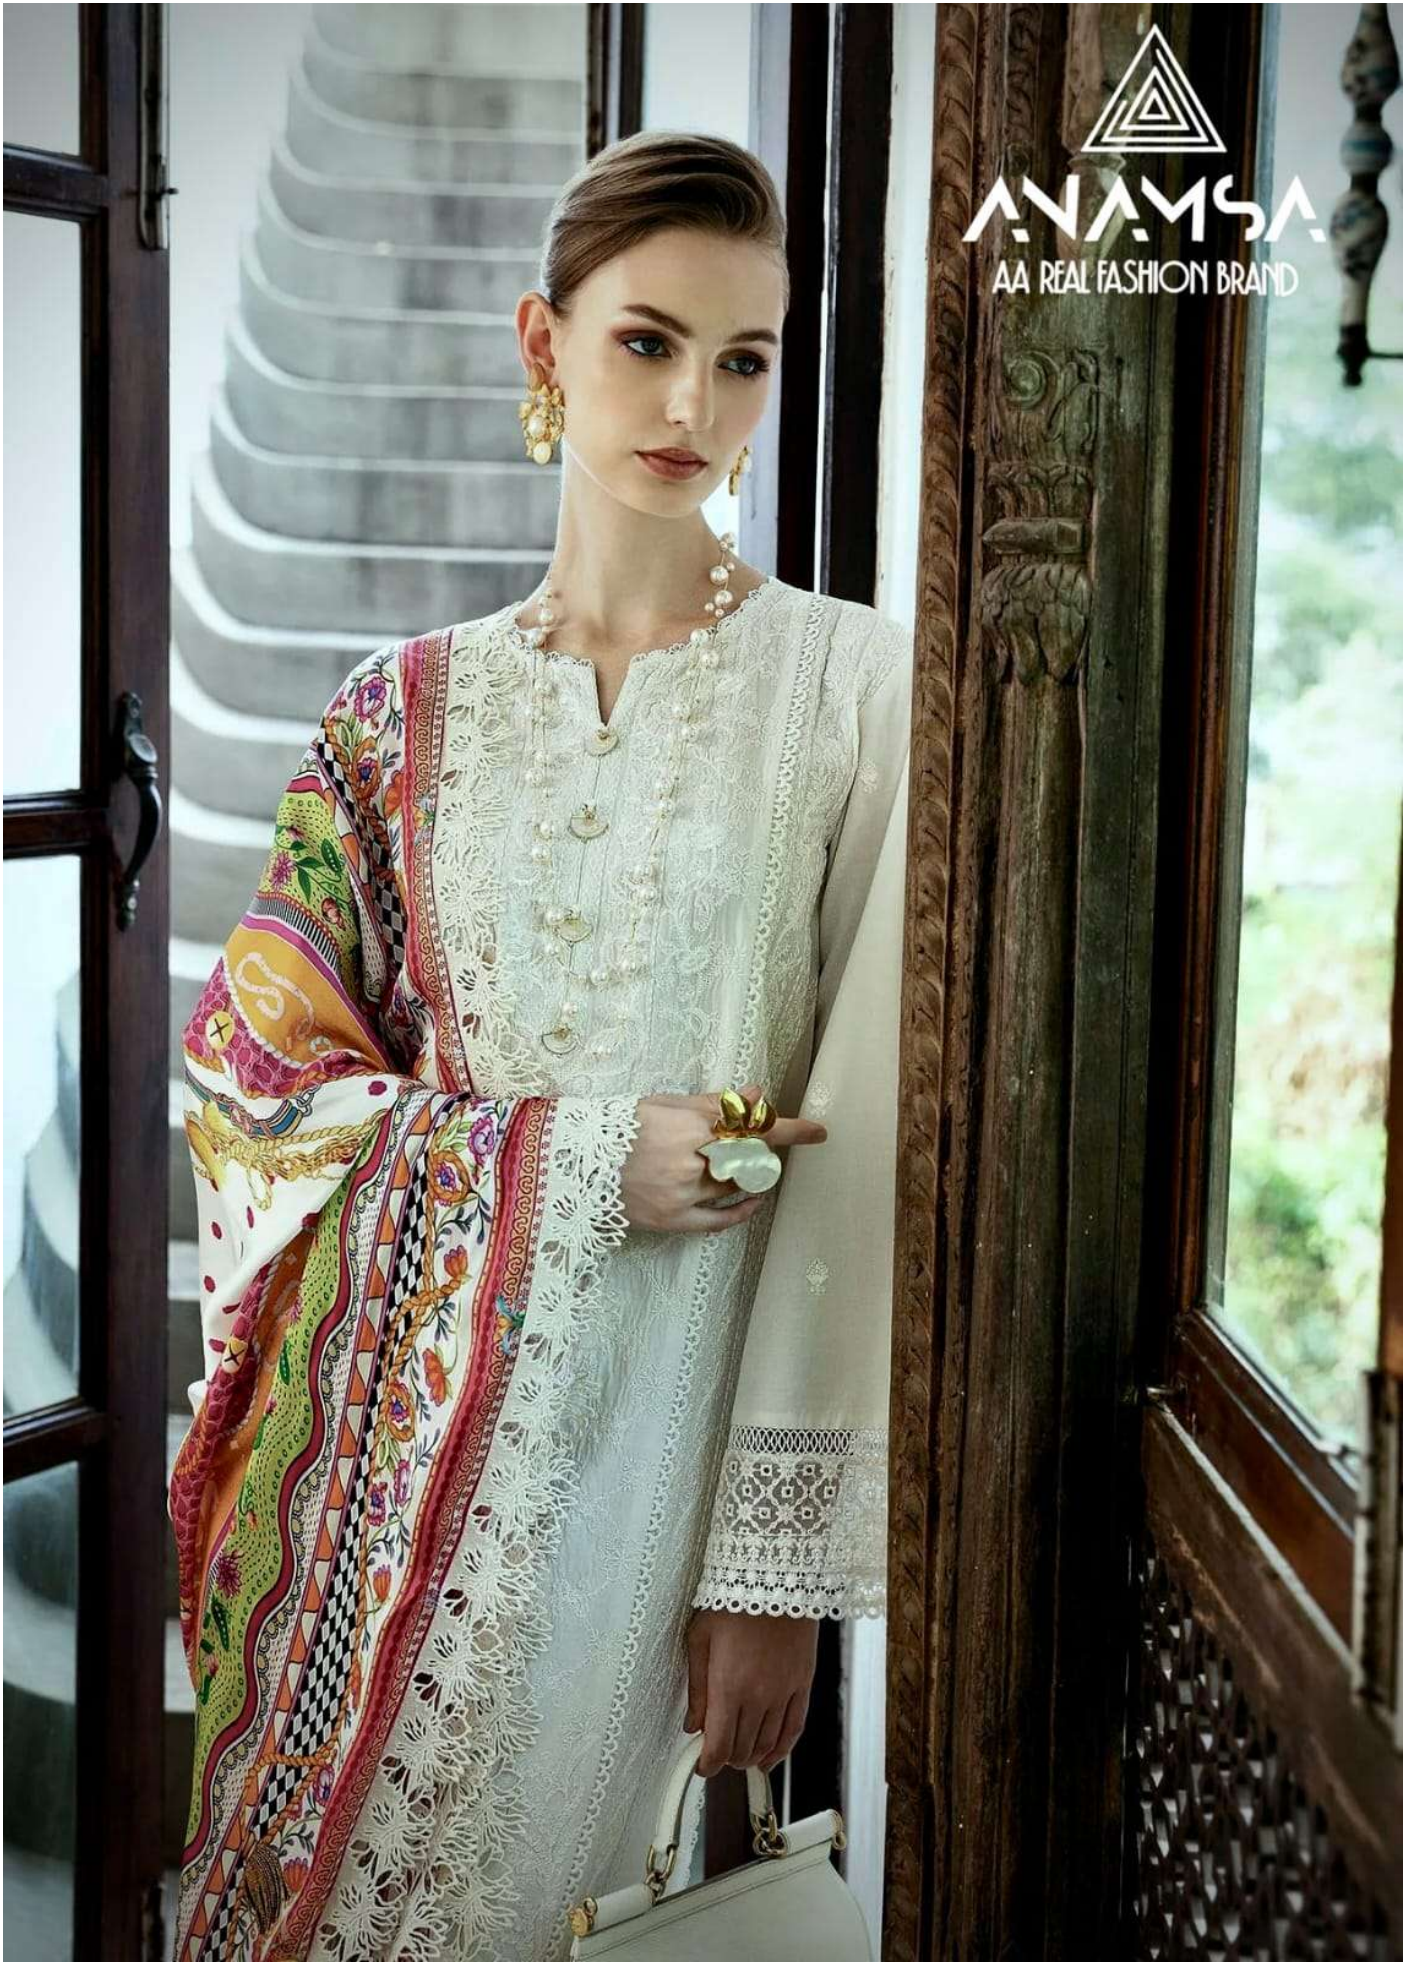

ANAMSA
AA REAL FASHION BRAND