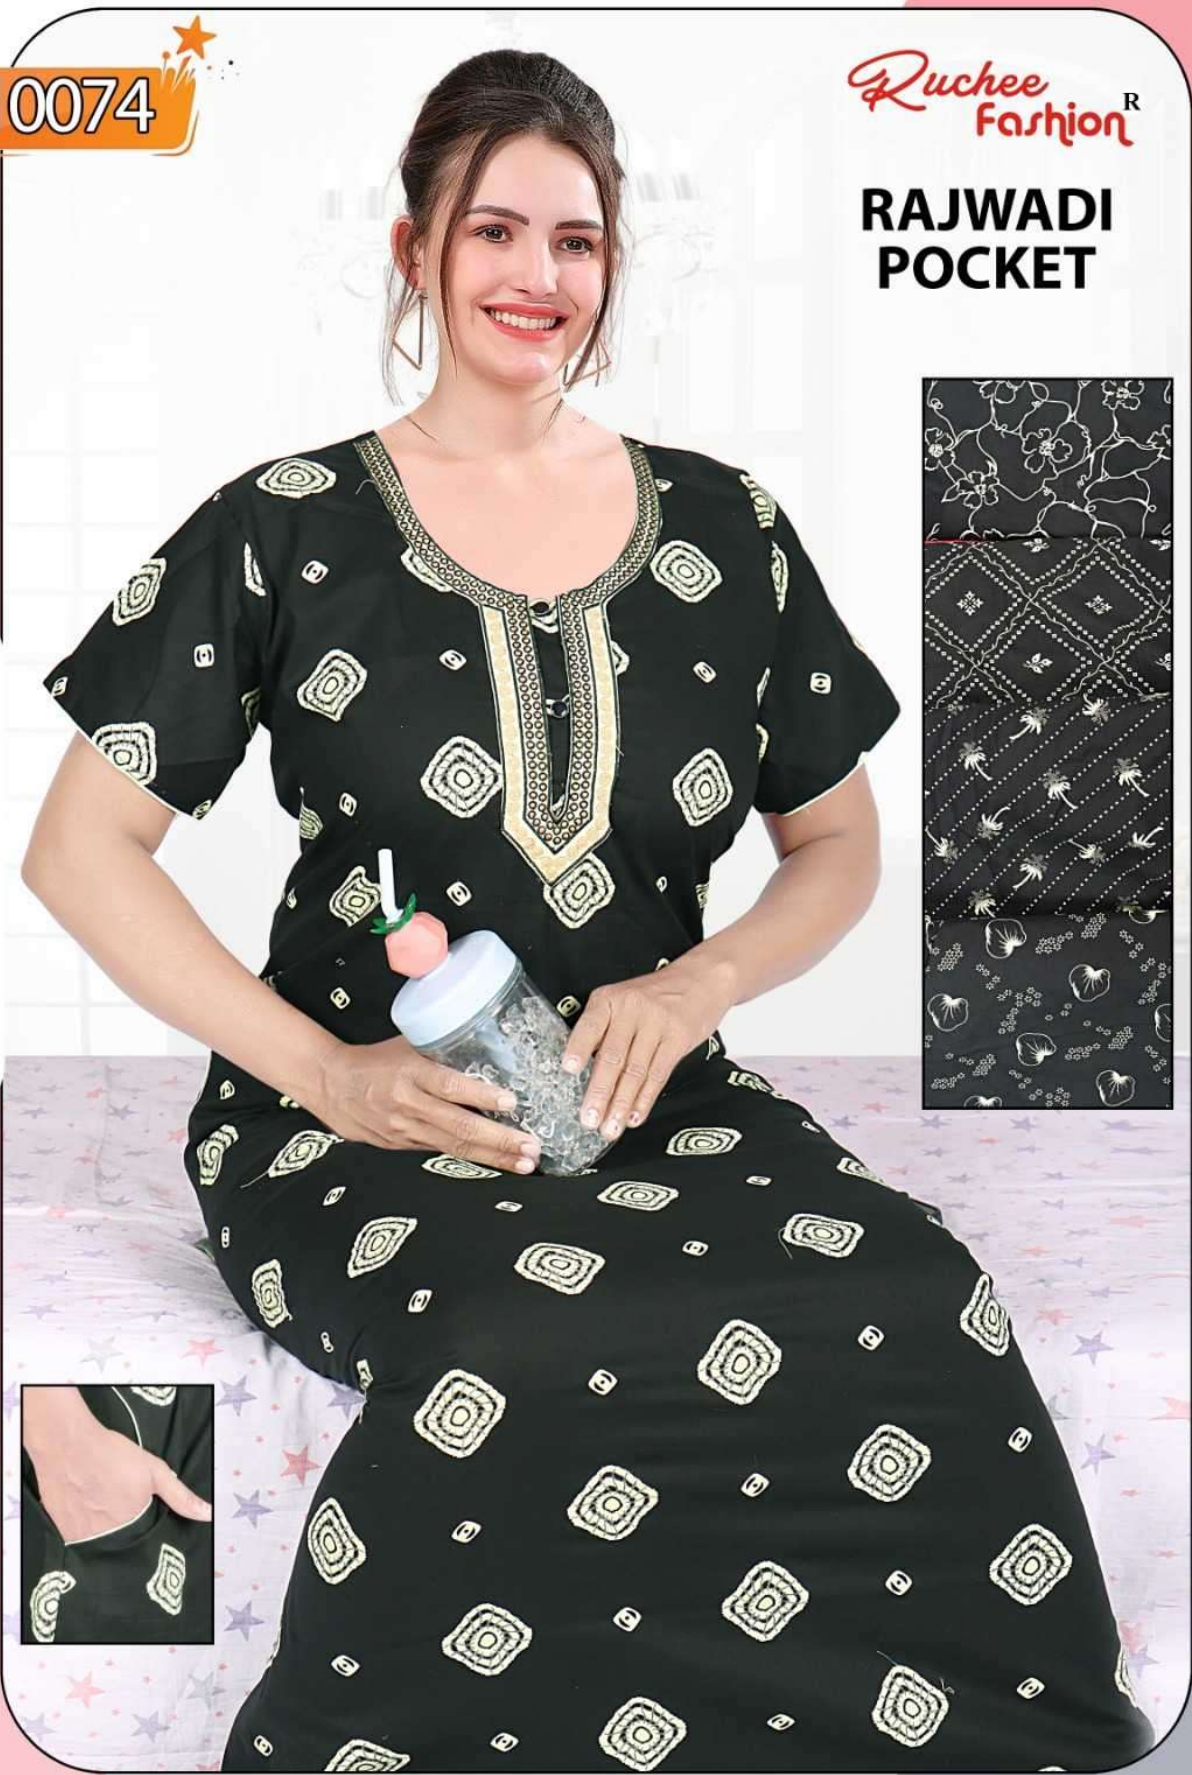

10074

Ruchee Fashion®

**RAJWADI
POCKET**

PREMIUM LOUNGE WEAR