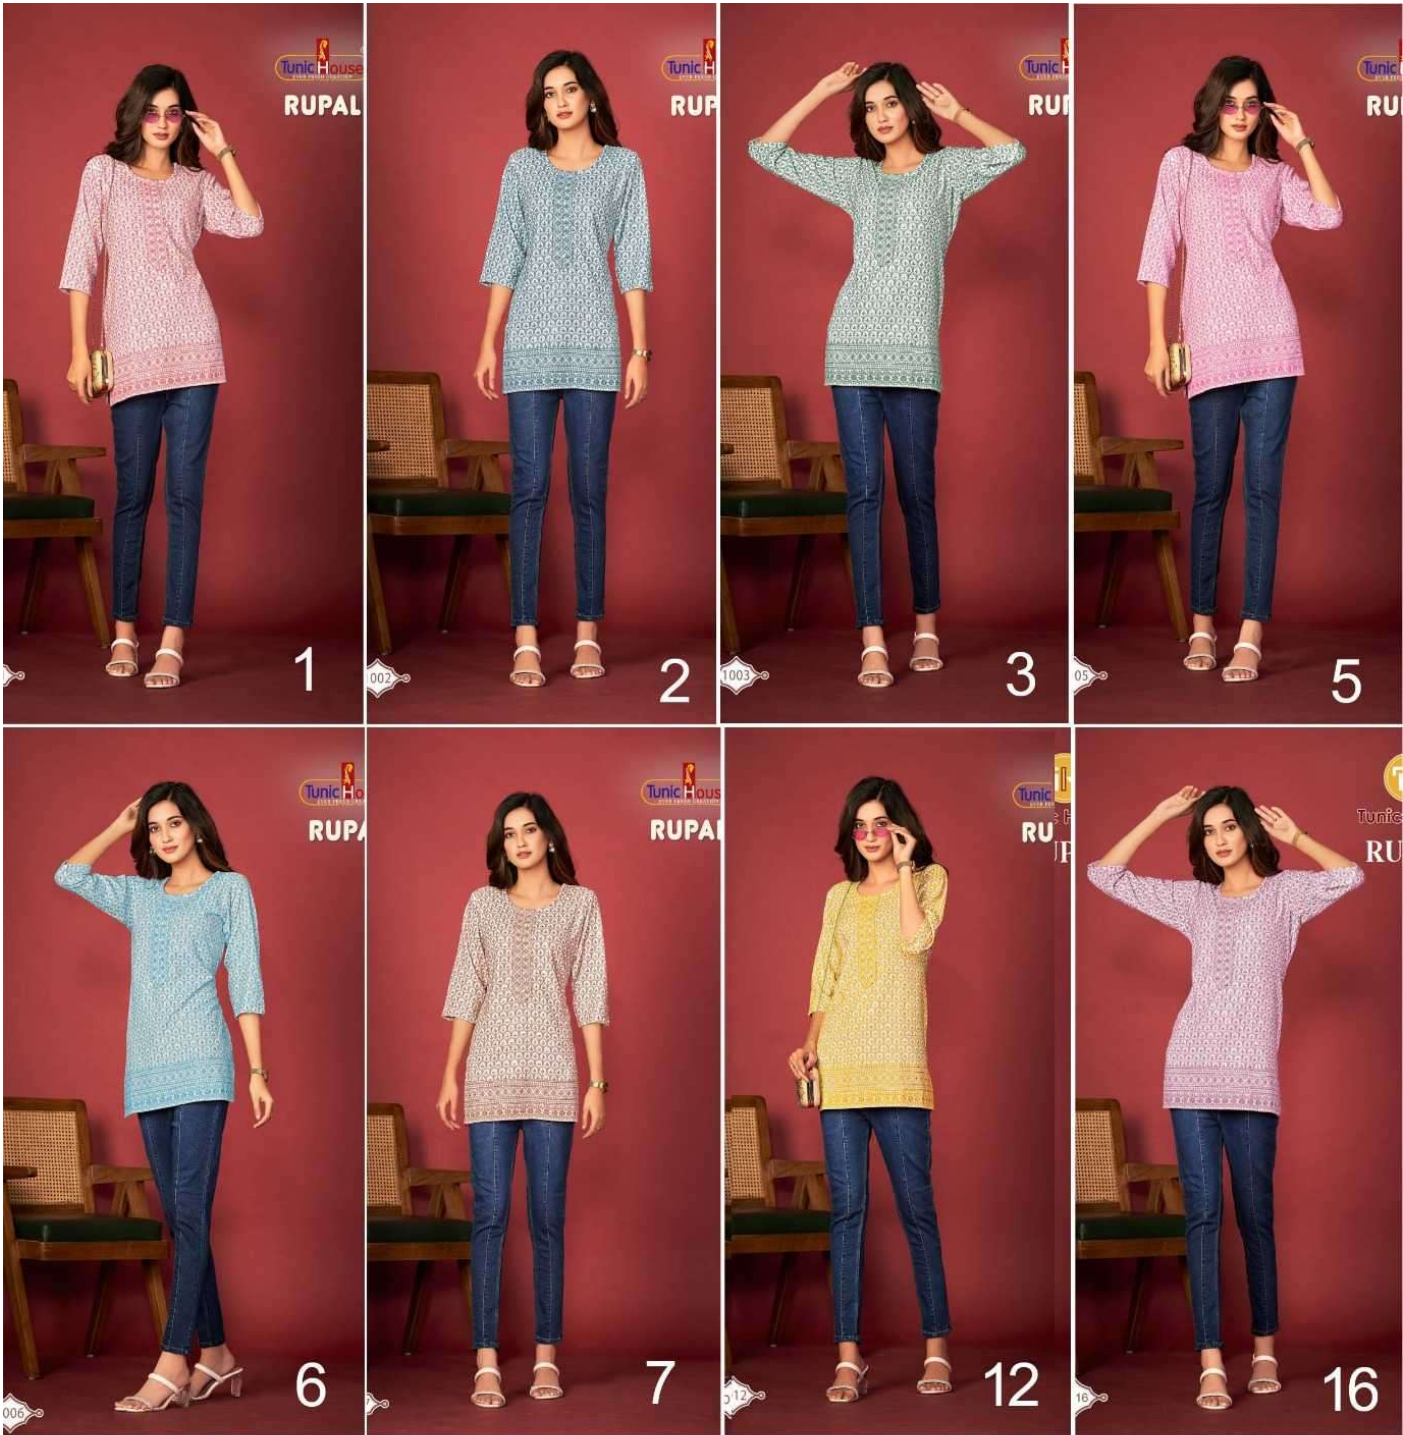

Tunic House

RUPAL

1016

**RUPAL**

SIZE SET COMBO  
S.M.L.XL.2XL

Tunic House<sup>®</sup>  
EVER FRESH CREATION

RUPAL

1002