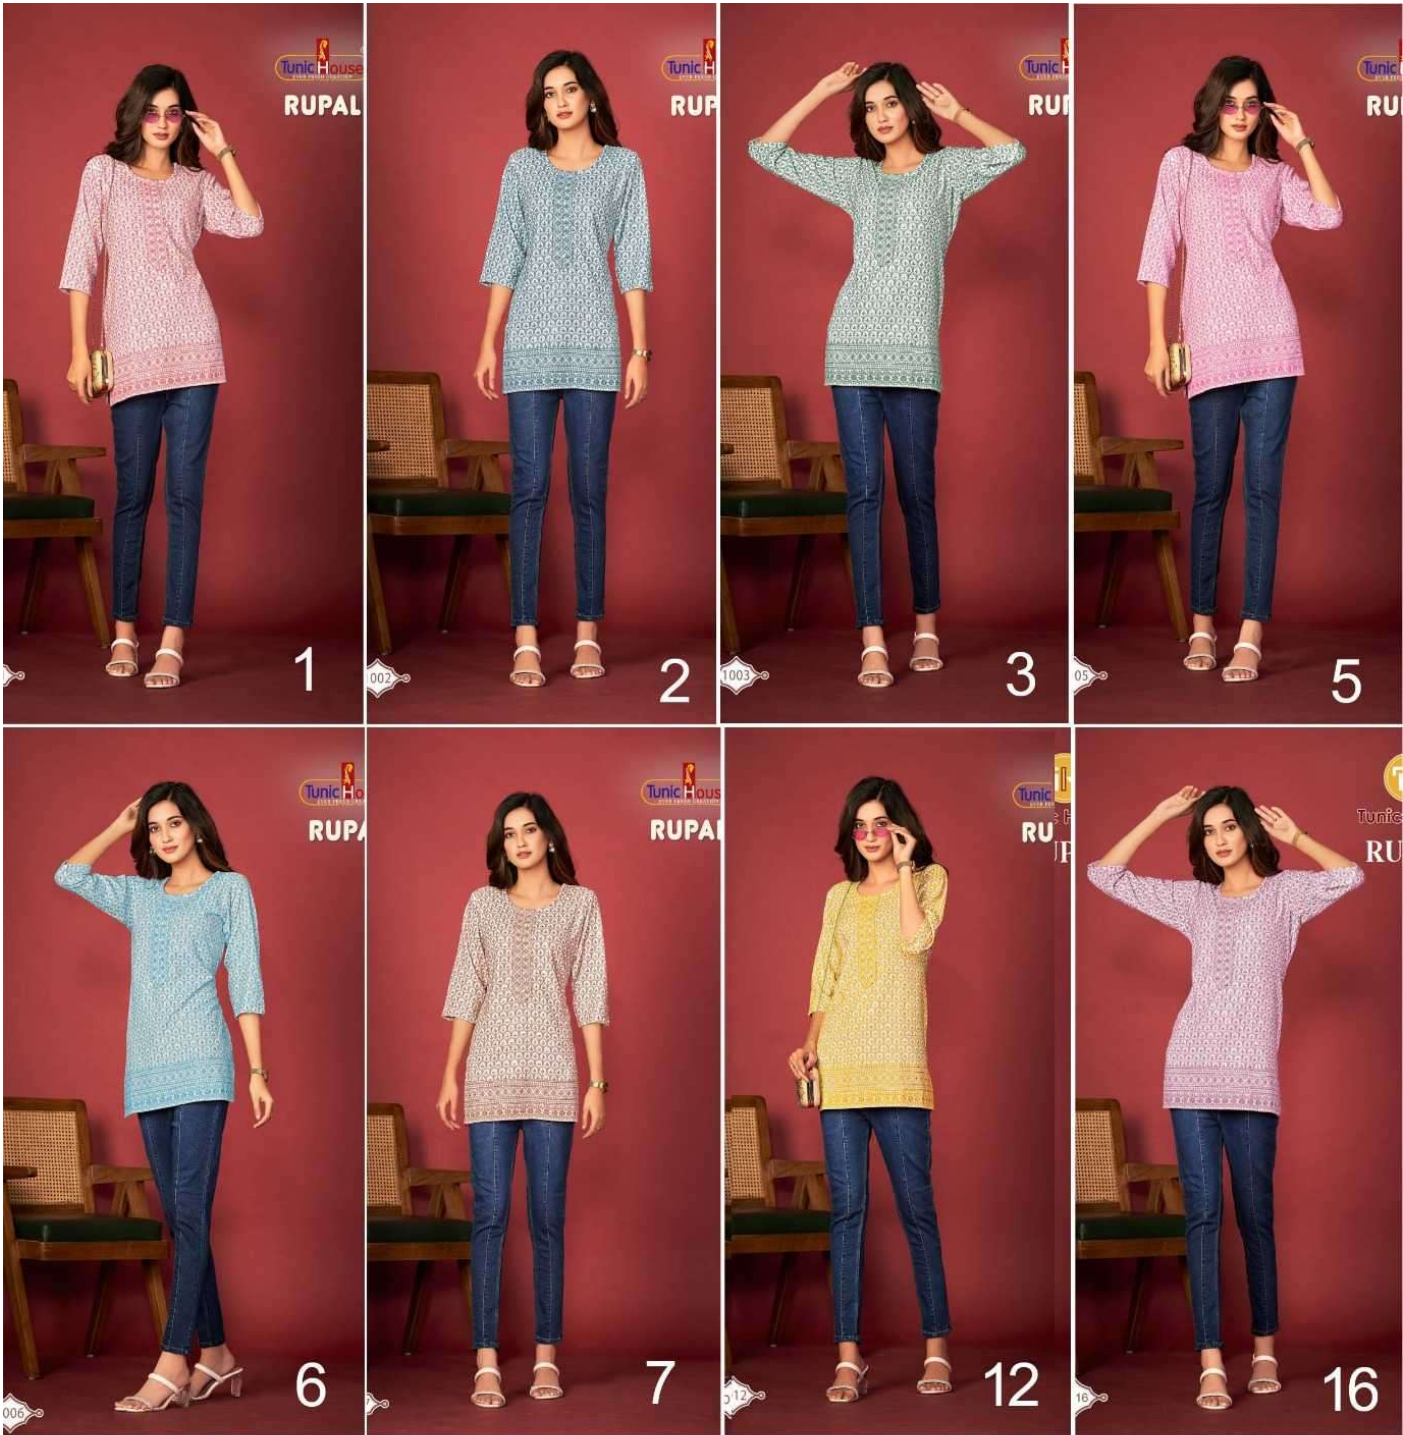

Tunic House

RUPAL

1016

RUPAL

SIZE SET COMBO
S.M.L.XL.2XL

Tunic House[®]
EVER FRESH CREATION

RUPAL

1002