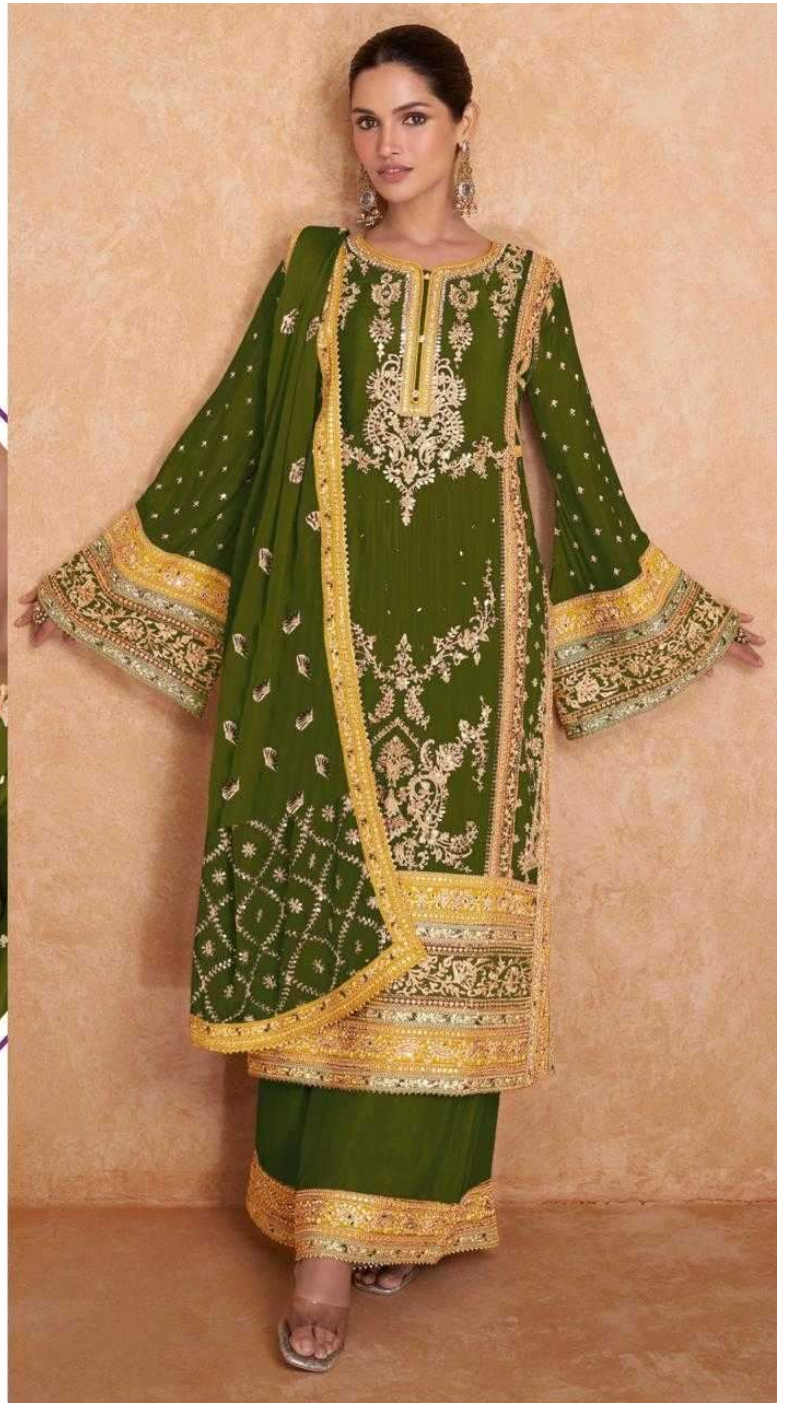

TOP - CHINON EMBROIDERY
BOTTOM - CHINON PALZO WORK
DUPATTA - CHINON

Ⓟ DRY CLEAN ONLY.
ⓧ DO NOT USE ANY BLEACH OR STAIN REMOVING CHEMICAL.
Ⓜ IRON THE FABRIC AT MODERATE TEMPERATURE.