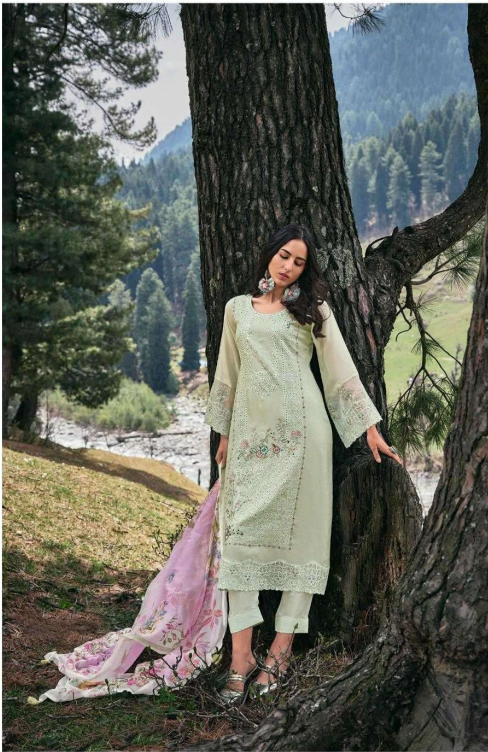

FASHION Saga